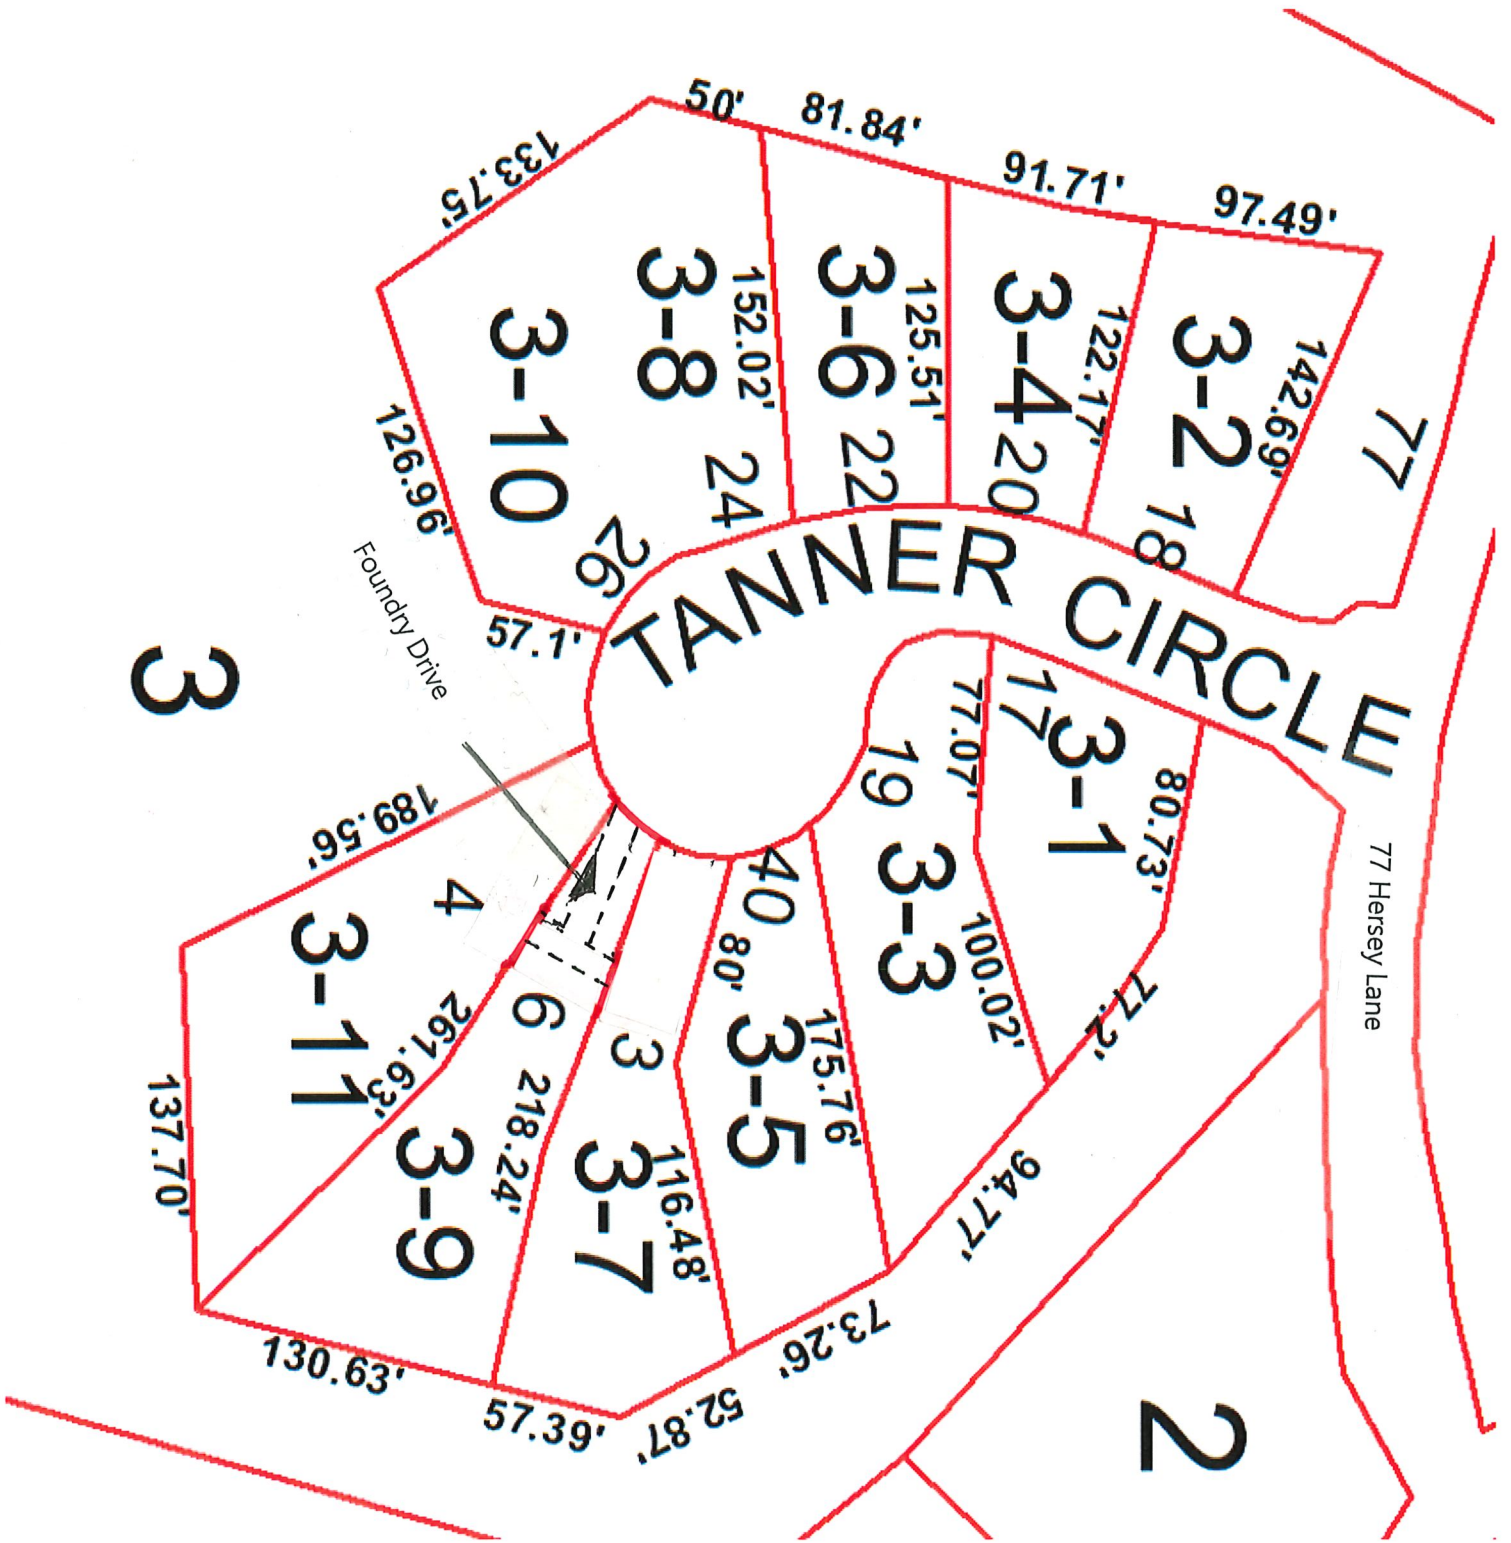

3

2

77 Hersey Lane

Foundry Drive

TANNER CIRCLE

PROJECT NAME	LOT	ADDR1	CITY	STATE	ZIP
Milltown	01	17 Tanner Circle	Newmarket	NH	03857
Milltown	02	18 Tanner Circle	Newmarket	NH	03857
Milltown	03	19 Tanner Circle	Newmarket	NH	03857
Milltown	04	20 Tanner Circle	Newmarket	NH	03857
Milltown	05	40 Tanner Circle	Newmarket	NH	03857
Milltown	06	22 Tanner Circle	Newmarket	NH	03857
Milltown	07	3 Foundry Drive	Newmarket	NH	03857
Milltown	08	24 Tanner Circle	Newmarket	NH	03857
Milltown	09	6 Foundry Drive	Newmarket	NH	03857
Milltown	10	26 Tanner Circle	Newmarket	NH	03857
Milltown	11	4 Foundry Drive	Newmarket	NH	03857
Milltown	Dev	77 Hersey Lane	Newmarket	NH	03857