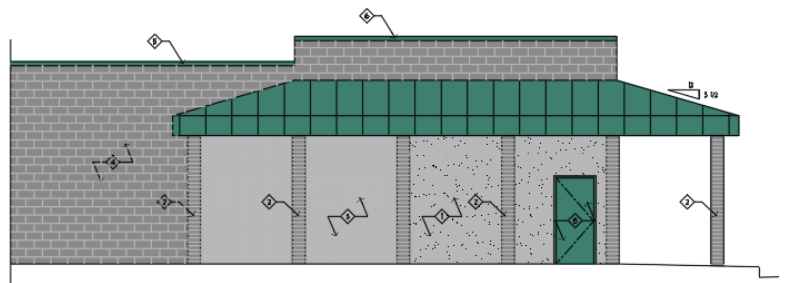

REMODELED
WEST ELEVATION
3/16"=1'-0"

REMODELED
EAST ELEVATION
3/16"=1'-0"

Selection 2

Light Gray
Shade
Building –
Terra Cotta
Metal Roof

REMODELED NORTH ELEVATION

REMODELED WEST ELEVATION

REMODELED EAST ELEVATION

Selection 3

Light Gray
Shade
Building –
Marina Green
Metal Roof

REMODELED
NORTH ELEVATION
2/16/17-07

REMODELED
WEST ELEVATION
2/16/17-07

REMODELED
EAST ELEVATION
2/16/17-07

Selection 4

Light Gray
Shade
Building –
Storm Gray
Metal Roof

Selection 5

Dark Gray Shade
Building –
Terra Cotta
Metal Roof

REMODELED NORTH ELEVATION
3/16"=1'-0"

REMODELED WEST ELEVATION
3/16"=1'-0"

- ◇ 250 CAD - Terra Cotta
- ◇ 251 CAD - Storm Drain
- ◇ 252 CAD - Terra Cotta
- ◇ 253 CAD - Terra Cotta
- ◇ 254 CAD - Terra Cotta
- ◇ 255 CAD - Terra Cotta
- ◇ 256 CAD - Terra Cotta