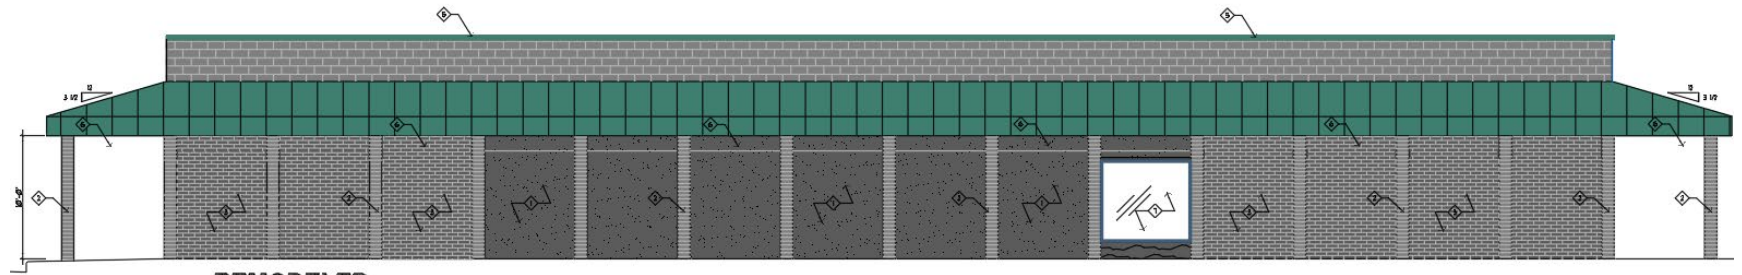

Selection 6

Dark Gray
Shade
Building –
Marina Green
Metal Roof

REMODELED NORTH ELEVATION
3/16"=1'-0"