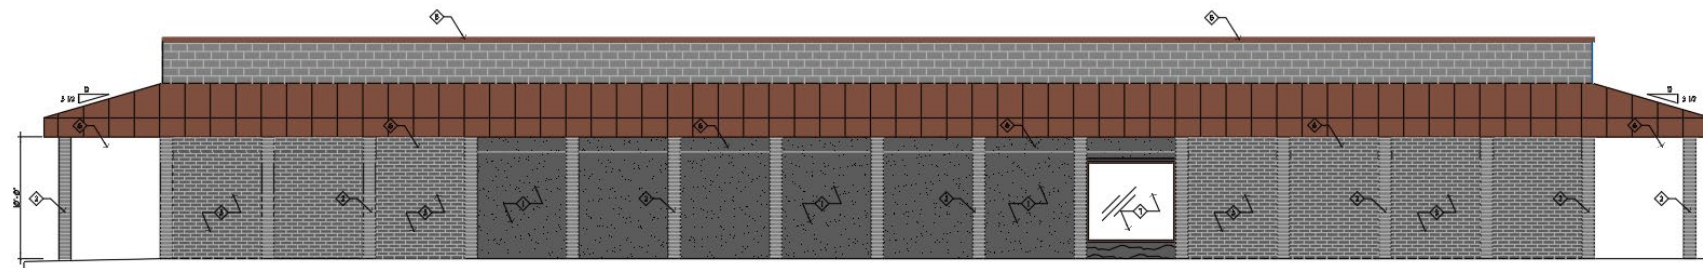

Selection 5

Dark Gray Shade
Building –
Terra Cotta
Metal Roof

REMODELED NORTH ELEVATION
3/16"=1'-0"