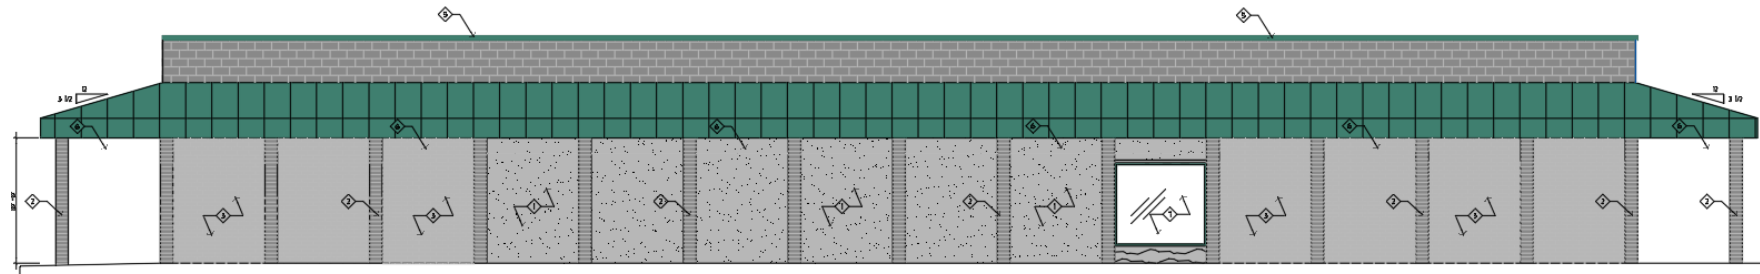

Selection 3

Light Gray
Shade
Building –
Marina Green
Metal Roof

REMODELED
NORTH ELEVATION
2/16/17-07