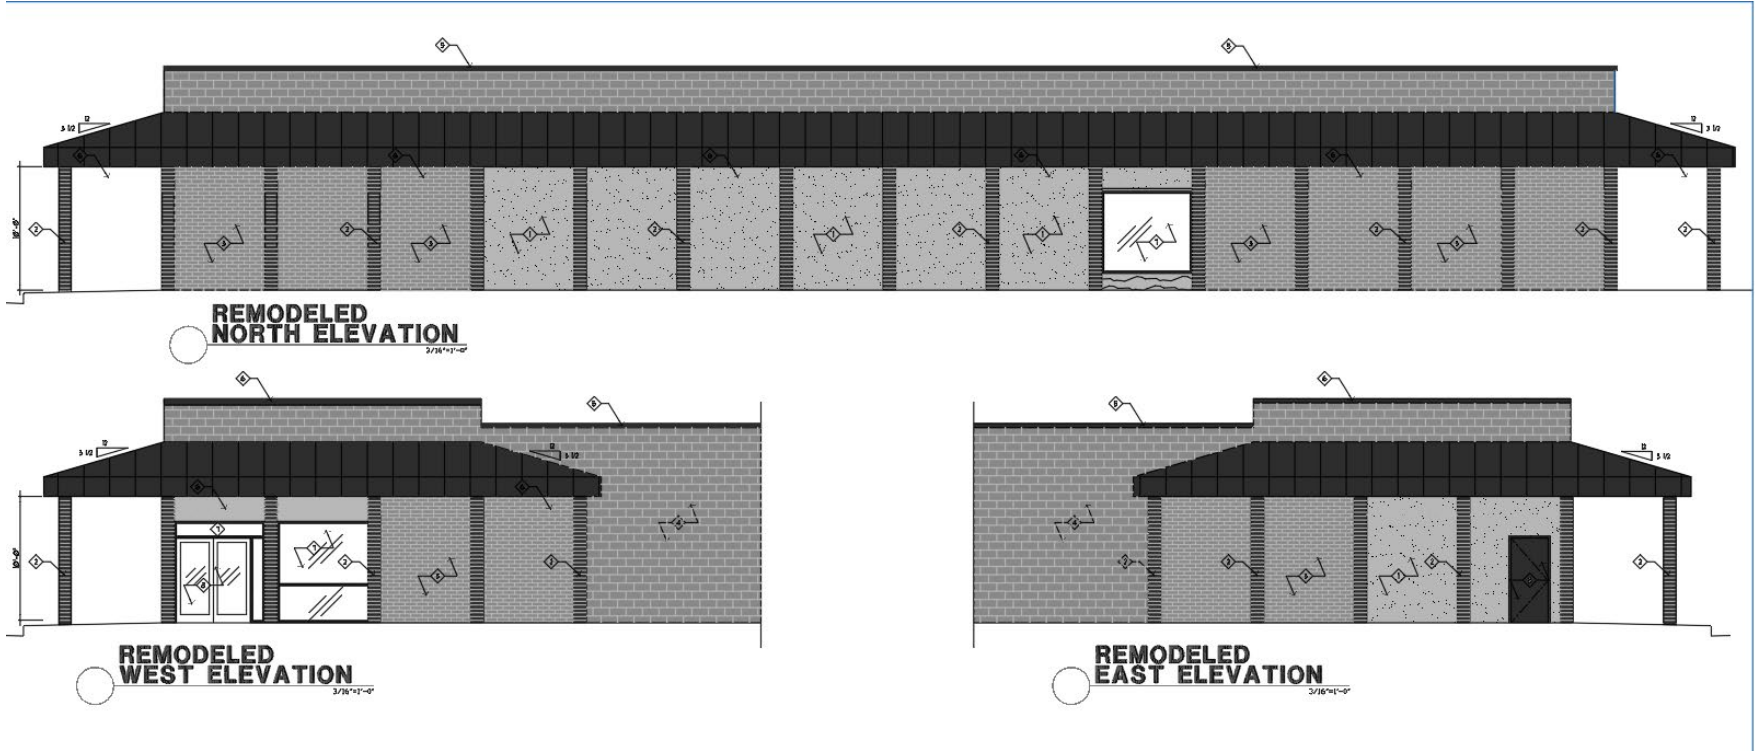

REMODELED
WEST ELEVATION
3/16"=1'-0"

REMODELED
EAST ELEVATION
3/16"=1'-0"

Selection 2

Light Gray
Shade
Building –
Terra Cotta
Metal Roof

REMODELED NORTH ELEVATION

REMODELED WEST ELEVATION

REMODELED EAST ELEVATION

Selection 3

Light Gray
Shade
Building –
Marina Green
Metal Roof

REMODELED
NORTH ELEVATION
2/16/17-07

REMODELED
WEST ELEVATION
2/16/17-07

REMODELED
EAST ELEVATION
2/16/17-07

Selection 4

Light Gray
Shade
Building –
Storm Gray
Metal Roof

Selection 5

Dark Gray Shade
Building –
Terra Cotta
Metal Roof

REMODELED NORTH ELEVATION
3/16"=1'-0"

REMODELED WEST ELEVATION
3/16"=1'-0"

- ◇ 250 CAD - Terra Cotta
- ◇ 251 CAD - Storm Drain
- ◇ 252 CAD - Terra Cotta
- ◇ 253 CAD - Terra Cotta
- ◇ 254 CAD - Terra Cotta
- ◇ 255 CAD - Terra Cotta
- ◇ 256 CAD - Terra Cotta

REMODELED EAST ELEVATION
3/16"=1'-0"

Dark Gray Shade
 Building –
 Tahoe Blue
 Metal Roof

REMODELED NORTH ELEVATION
 3/16"=1'-0"

REMODELED WEST ELEVATION
 3/16"=1'-0"

- ◇ 192 C&G - Zinc Gray
- ◇ 192 C&G - Char. Brown Gray
- ◇ 192 C&G - Zinc Gray
- ◇ 192 C&G - Zinc Gray
- ◇ 195 C&G - Tahoe Blue
- ◇ 195 C&G - Tahoe Blue
- ◇ 195 C&G - Tahoe Blue
- ◇ 195 C&G - Tahoe Blue