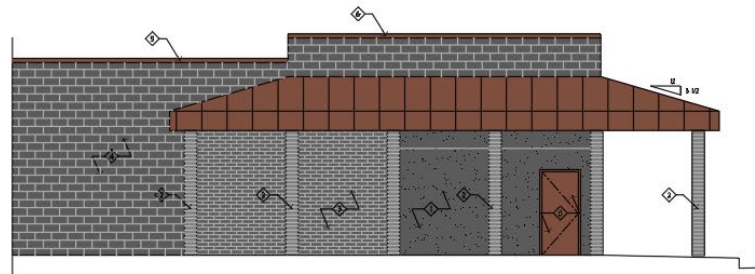

REMODELED EAST ELEVATION
3/16"=1'-0"