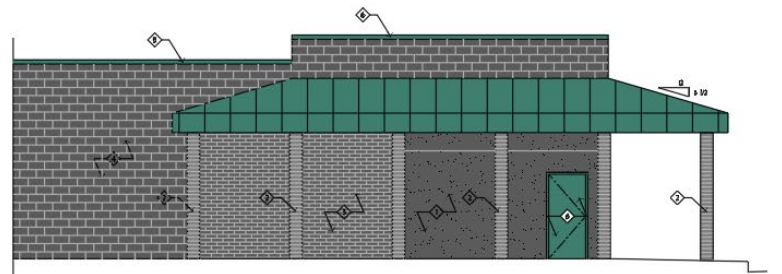

REMODELED EAST ELEVATION
3/16"=1'-0"