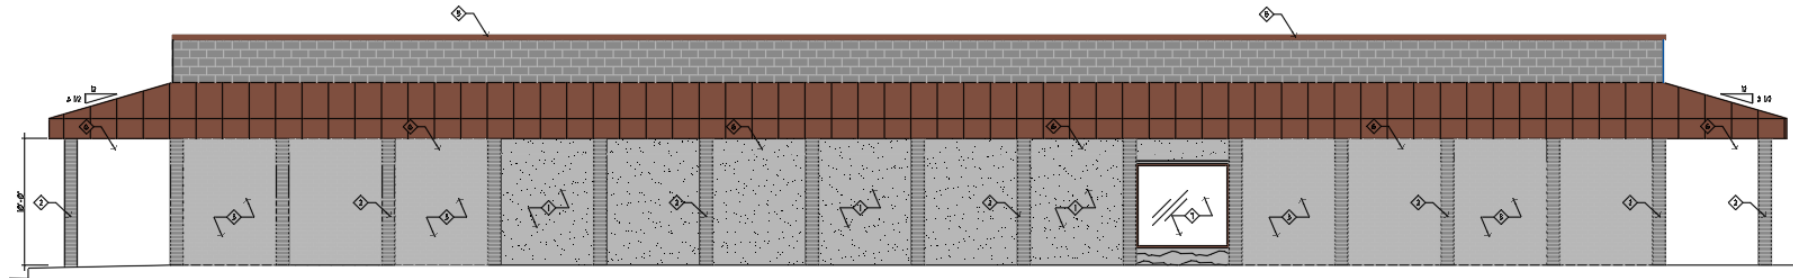

PREMIUM OFFERINGS

Company
Color
Selection

CUSTOM-BILT METALS
Brand Products

**Metal Roofing,
Siding, and
Trim Guide**

Selection 1

Light Gray Shade
Building –
Tahoe Blue
Metal Roof

REMODELED
NORTH ELEVATION
3/16"=1'-0"

REMODELED
WEST ELEVATION
3/16"=1'-0"

REMODELED
EAST ELEVATION
3/16"=1'-0"

Selection 2

Light Gray
Shade
Building –
Terra Cotta
Metal Roof

REMODELED NORTH ELEVATION

REMODELED WEST ELEVATION

REMODELED EAST ELEVATION