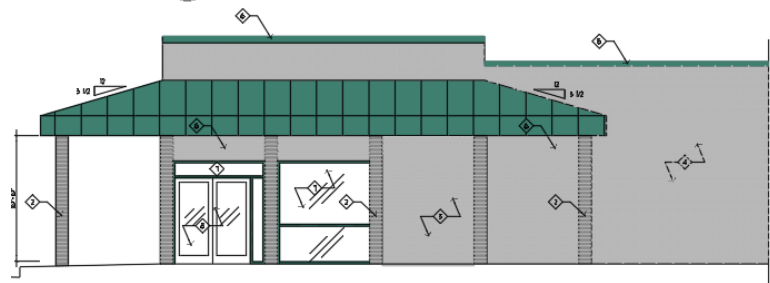

REMODELED
WEST ELEVATION
2/16/17-07