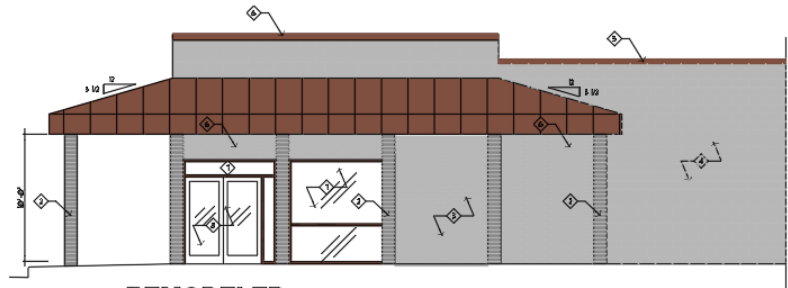

REMODELED
WEST ELEVATION
3/16"=1'-0"

REMODELED
EAST ELEVATION
3/16"=1'-0"

Selection 2

Light Gray
Shade
Building –
Terra Cotta
Metal Roof

REMODELED NORTH ELEVATION

REMODELED WEST ELEVATION

REMODELED EAST ELEVATION

Selection 5

Dark Gray Shade
Building –
Terra Cotta
Metal Roof

REMODELED NORTH ELEVATION
3/16"=1'-0"

REMODELED WEST ELEVATION
3/16"=1'-0"

- ◇ 250 CAD - Terra Cotta
- ◇ 251 CAD - Storm Drain
- ◇ 252 CAD - Terra Cotta
- ◇ 253 CAD - Terra Cotta
- ◇ 254 CAD - Terra Cotta
- ◇ 255 CAD - Terra Cotta
- ◇ 256 CAD - Terra Cotta