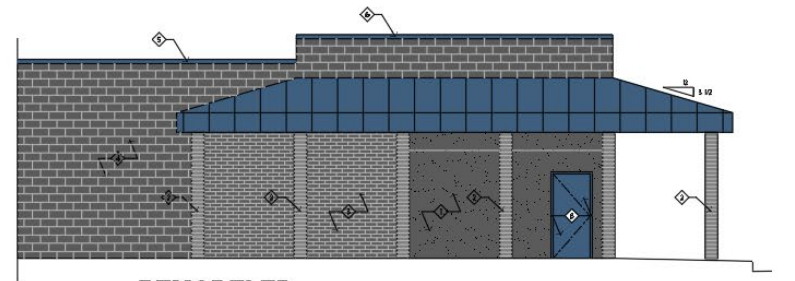

REMODELED EAST ELEVATION
3/16"=1'-0"