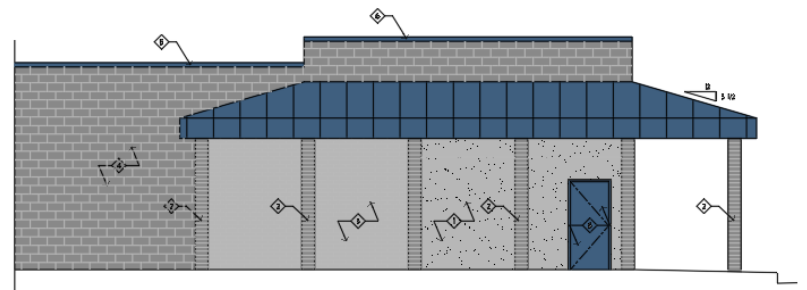

PREMIUM OFFERINGS

Company
Color
Selection

CUSTOM-BILT METALS
Brand Products

**Metal Roofing,
Siding, and
Trim Guide**

Selection 1

Light Gray Shade
Building –
Tahoe Blue
Metal Roof

REMODELED
NORTH ELEVATION
3/16"=1'-0"

REMODELED
WEST ELEVATION
3/16"=1'-0"

REMODELED
EAST ELEVATION
3/16"=1'-0"

Selection 2

Light Gray
Shade
Building –
Terra Cotta
Metal Roof

REMODELED NORTH ELEVATION

REMODELED WEST ELEVATION

REMODELED EAST ELEVATION