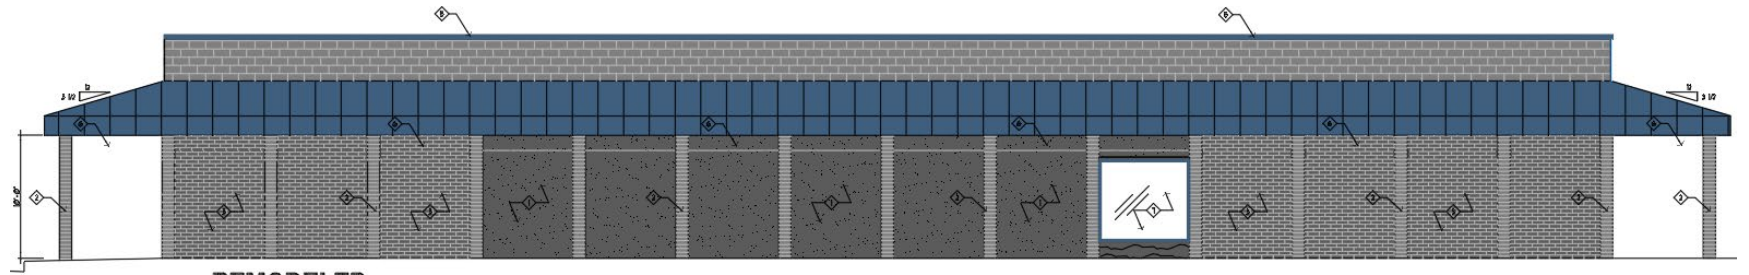

Dark Gray Shade
Building –
Tahoe Blue
Metal Roof

REMODELED NORTH ELEVATION
3/16"=1'-0"