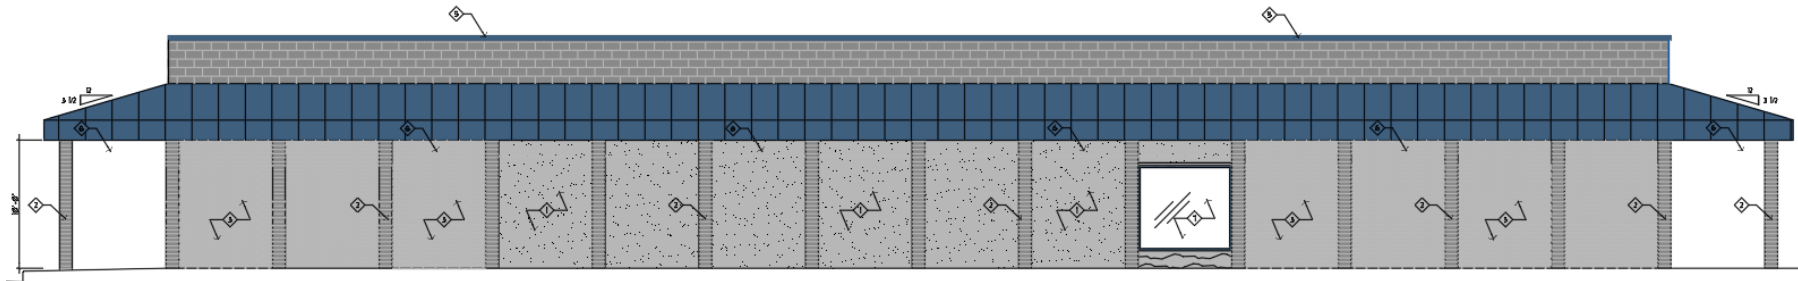

PREMIUM OFFERINGS

Company
Color
Selection

CUSTOM-BILT METALS
Brand Products

**Metal Roofing,
Siding, and
Trim Guide**

Selection 1

Light Gray Shade
Building –
Tahoe Blue
Metal Roof

REMODELED
NORTH ELEVATION
3/16"=1'-0"

REMODELED
WEST ELEVATION
3/16"=1'-0"

REMODELED
EAST ELEVATION
3/16"=1'-0"

Selection 2

Light Gray
Shade
Building –
Terra Cotta
Metal Roof

REMODELED NORTH ELEVATION

REMODELED WEST ELEVATION

REMODELED EAST ELEVATION

Selection 5

Dark Gray Shade
Building –
Terra Cotta
Metal Roof

REMODELED NORTH ELEVATION
3/16"=1'-0"

REMODELED WEST ELEVATION
3/16"=1'-0"

- ◇ 250 CAD - Terra Cotta
- ◇ 251 CAD - Storm Drain
- ◇ 252 CAD - Terra Cotta
- ◇ 253 CAD - Terra Cotta
- ◇ 254 CAD - Terra Cotta
- ◇ 255 CAD - Terra Cotta
- ◇ 256 CAD - Terra Cotta