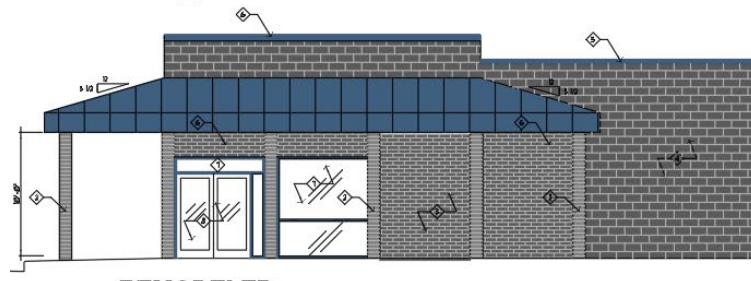

REMODELED WEST ELEVATION
3/16"=1'-0"