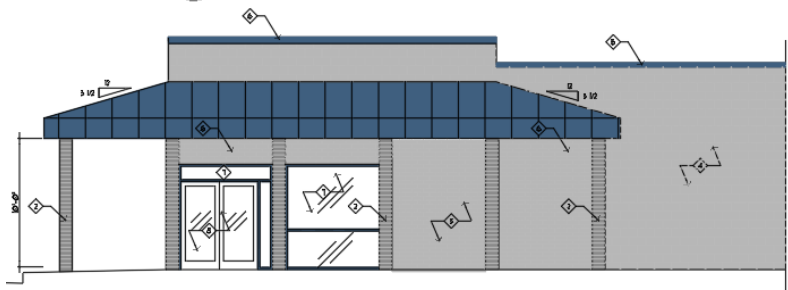

REMODELED
WEST ELEVATION
3/16"=1'-0"

REMODELED
EAST ELEVATION
3/16"=1'-0"

Selection 2

Light Gray
Shade
Building –
Terra Cotta
Metal Roof

REMODELED NORTH ELEVATION

REMODELED WEST ELEVATION

REMODELED EAST ELEVATION