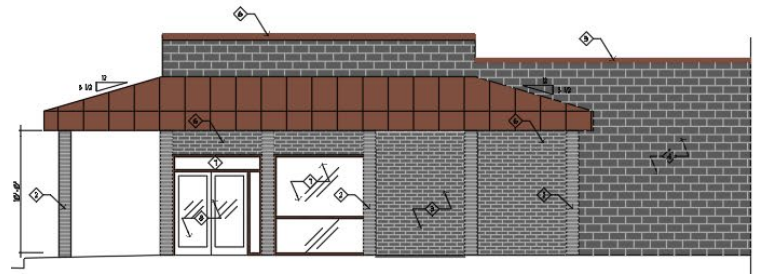

REMODELED WEST ELEVATION
3/16"=1'-0"