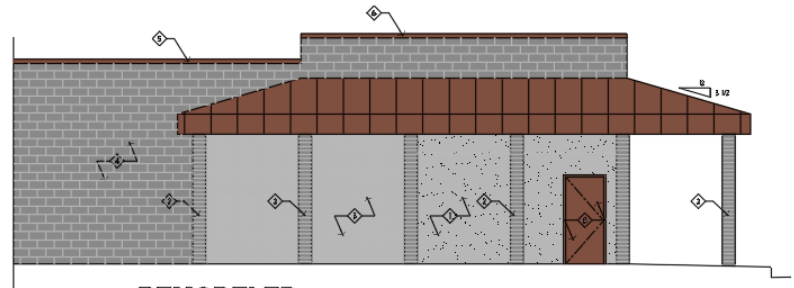

REMODELED
WEST ELEVATION
3/16"=1'-0"

REMODELED
EAST ELEVATION
3/16"=1'-0"

Selection 2

Light Gray
Shade
Building –
Terra Cotta
Metal Roof

REMODELED NORTH ELEVATION

REMODELED WEST ELEVATION

REMODELED EAST ELEVATION

Selection 5

Dark Gray Shade
Building –
Terra Cotta
Metal Roof

REMODELED NORTH ELEVATION
3/16"=1'-0"

REMODELED WEST ELEVATION
3/16"=1'-0"

- ◇ 250 CAD - Terra Cotta
- ◇ 251 CAD - Storm Drain
- ◇ 252 CAD - Terra Cotta
- ◇ 253 CAD - Terra Cotta
- ◇ 254 CAD - Terra Cotta
- ◇ 255 CAD - Terra Cotta
- ◇ 256 CAD - Terra Cotta