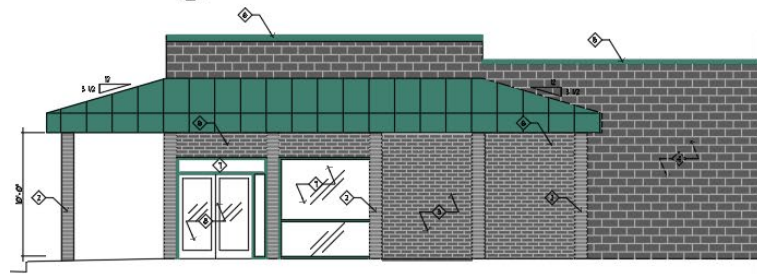

REMODELED WEST ELEVATION
3/16"=1'-0"