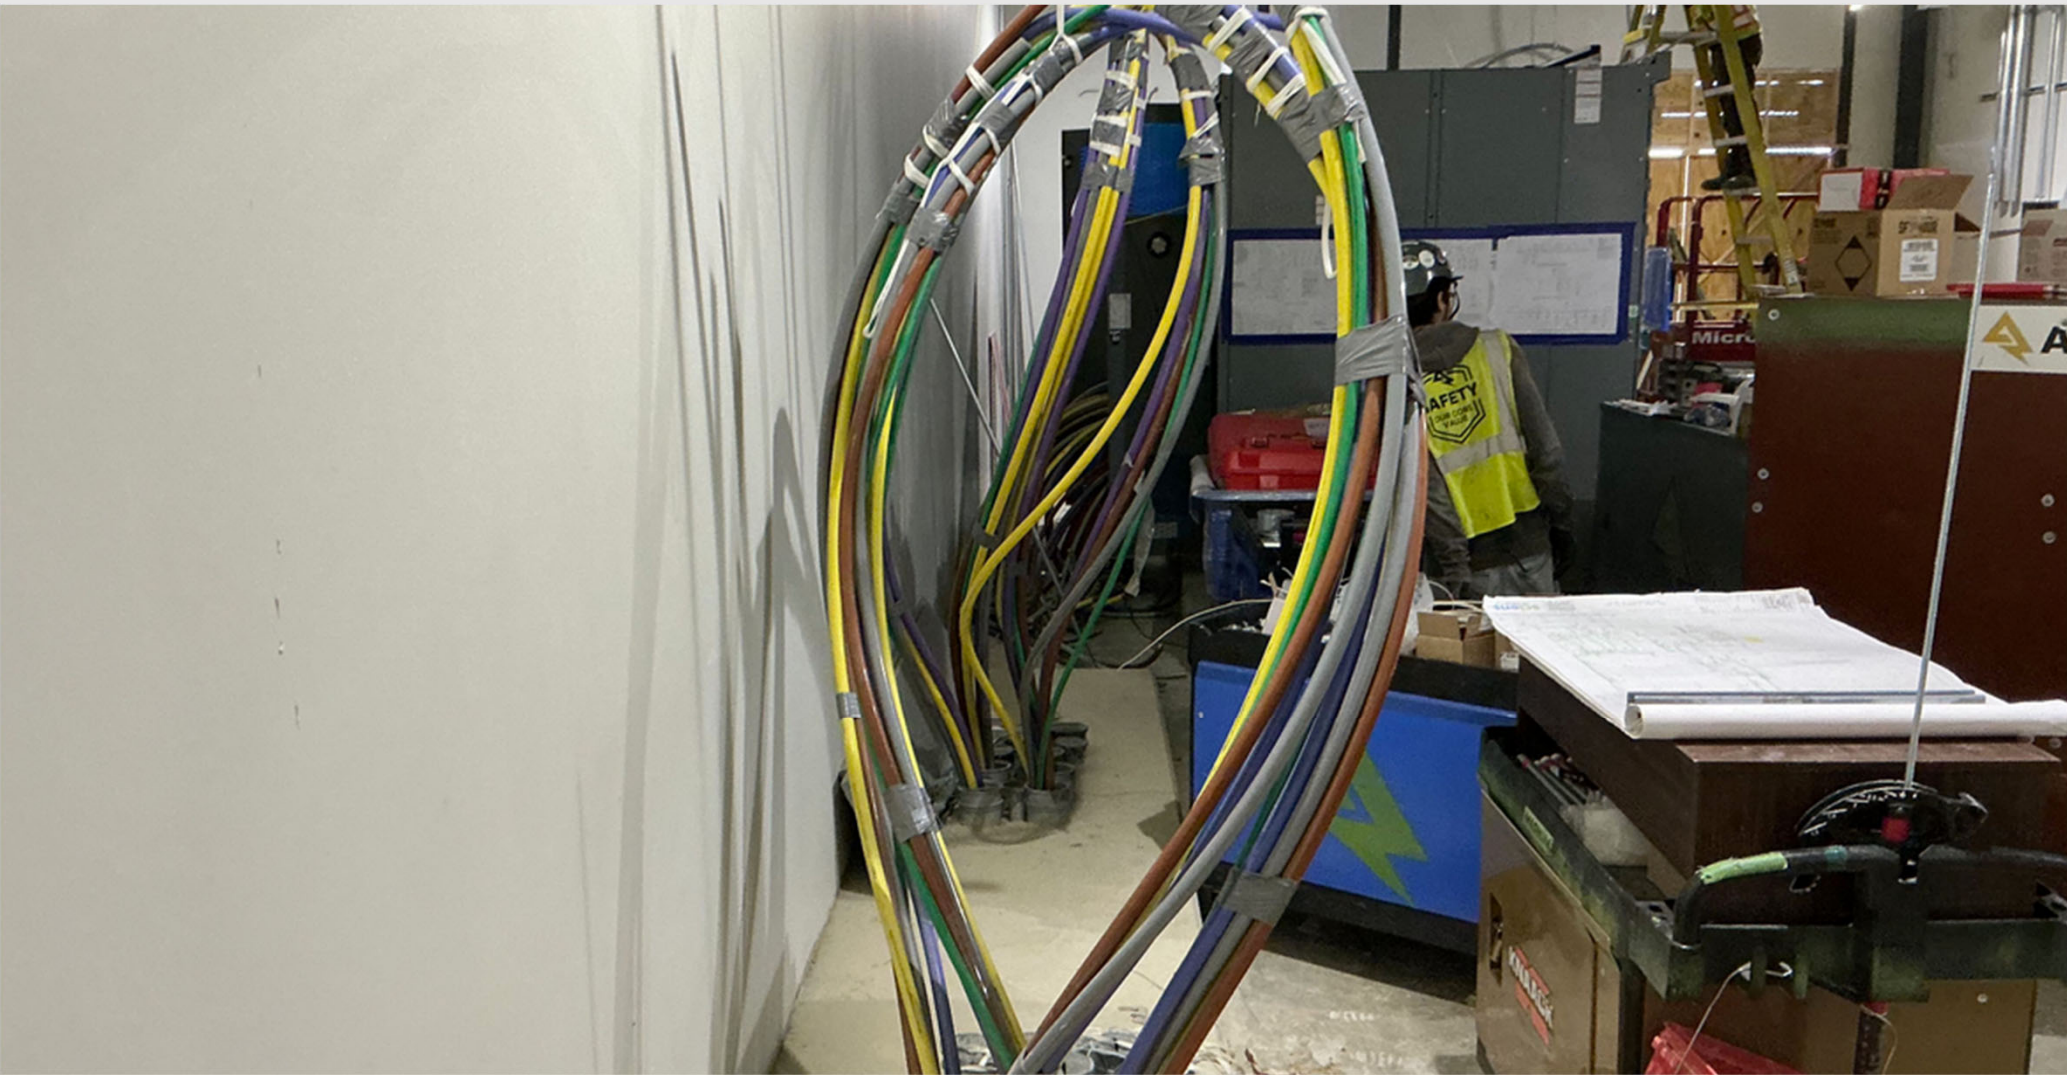

Mission

Strengthening our community by providing resilient essential services

+

Vision

Be a trusted community partner dedicated to excellence in service

+

Core Values

Safety, Team, Integrity, Culture, and Stewardship

NBU NEW BRAUNFELS
UTILITIES