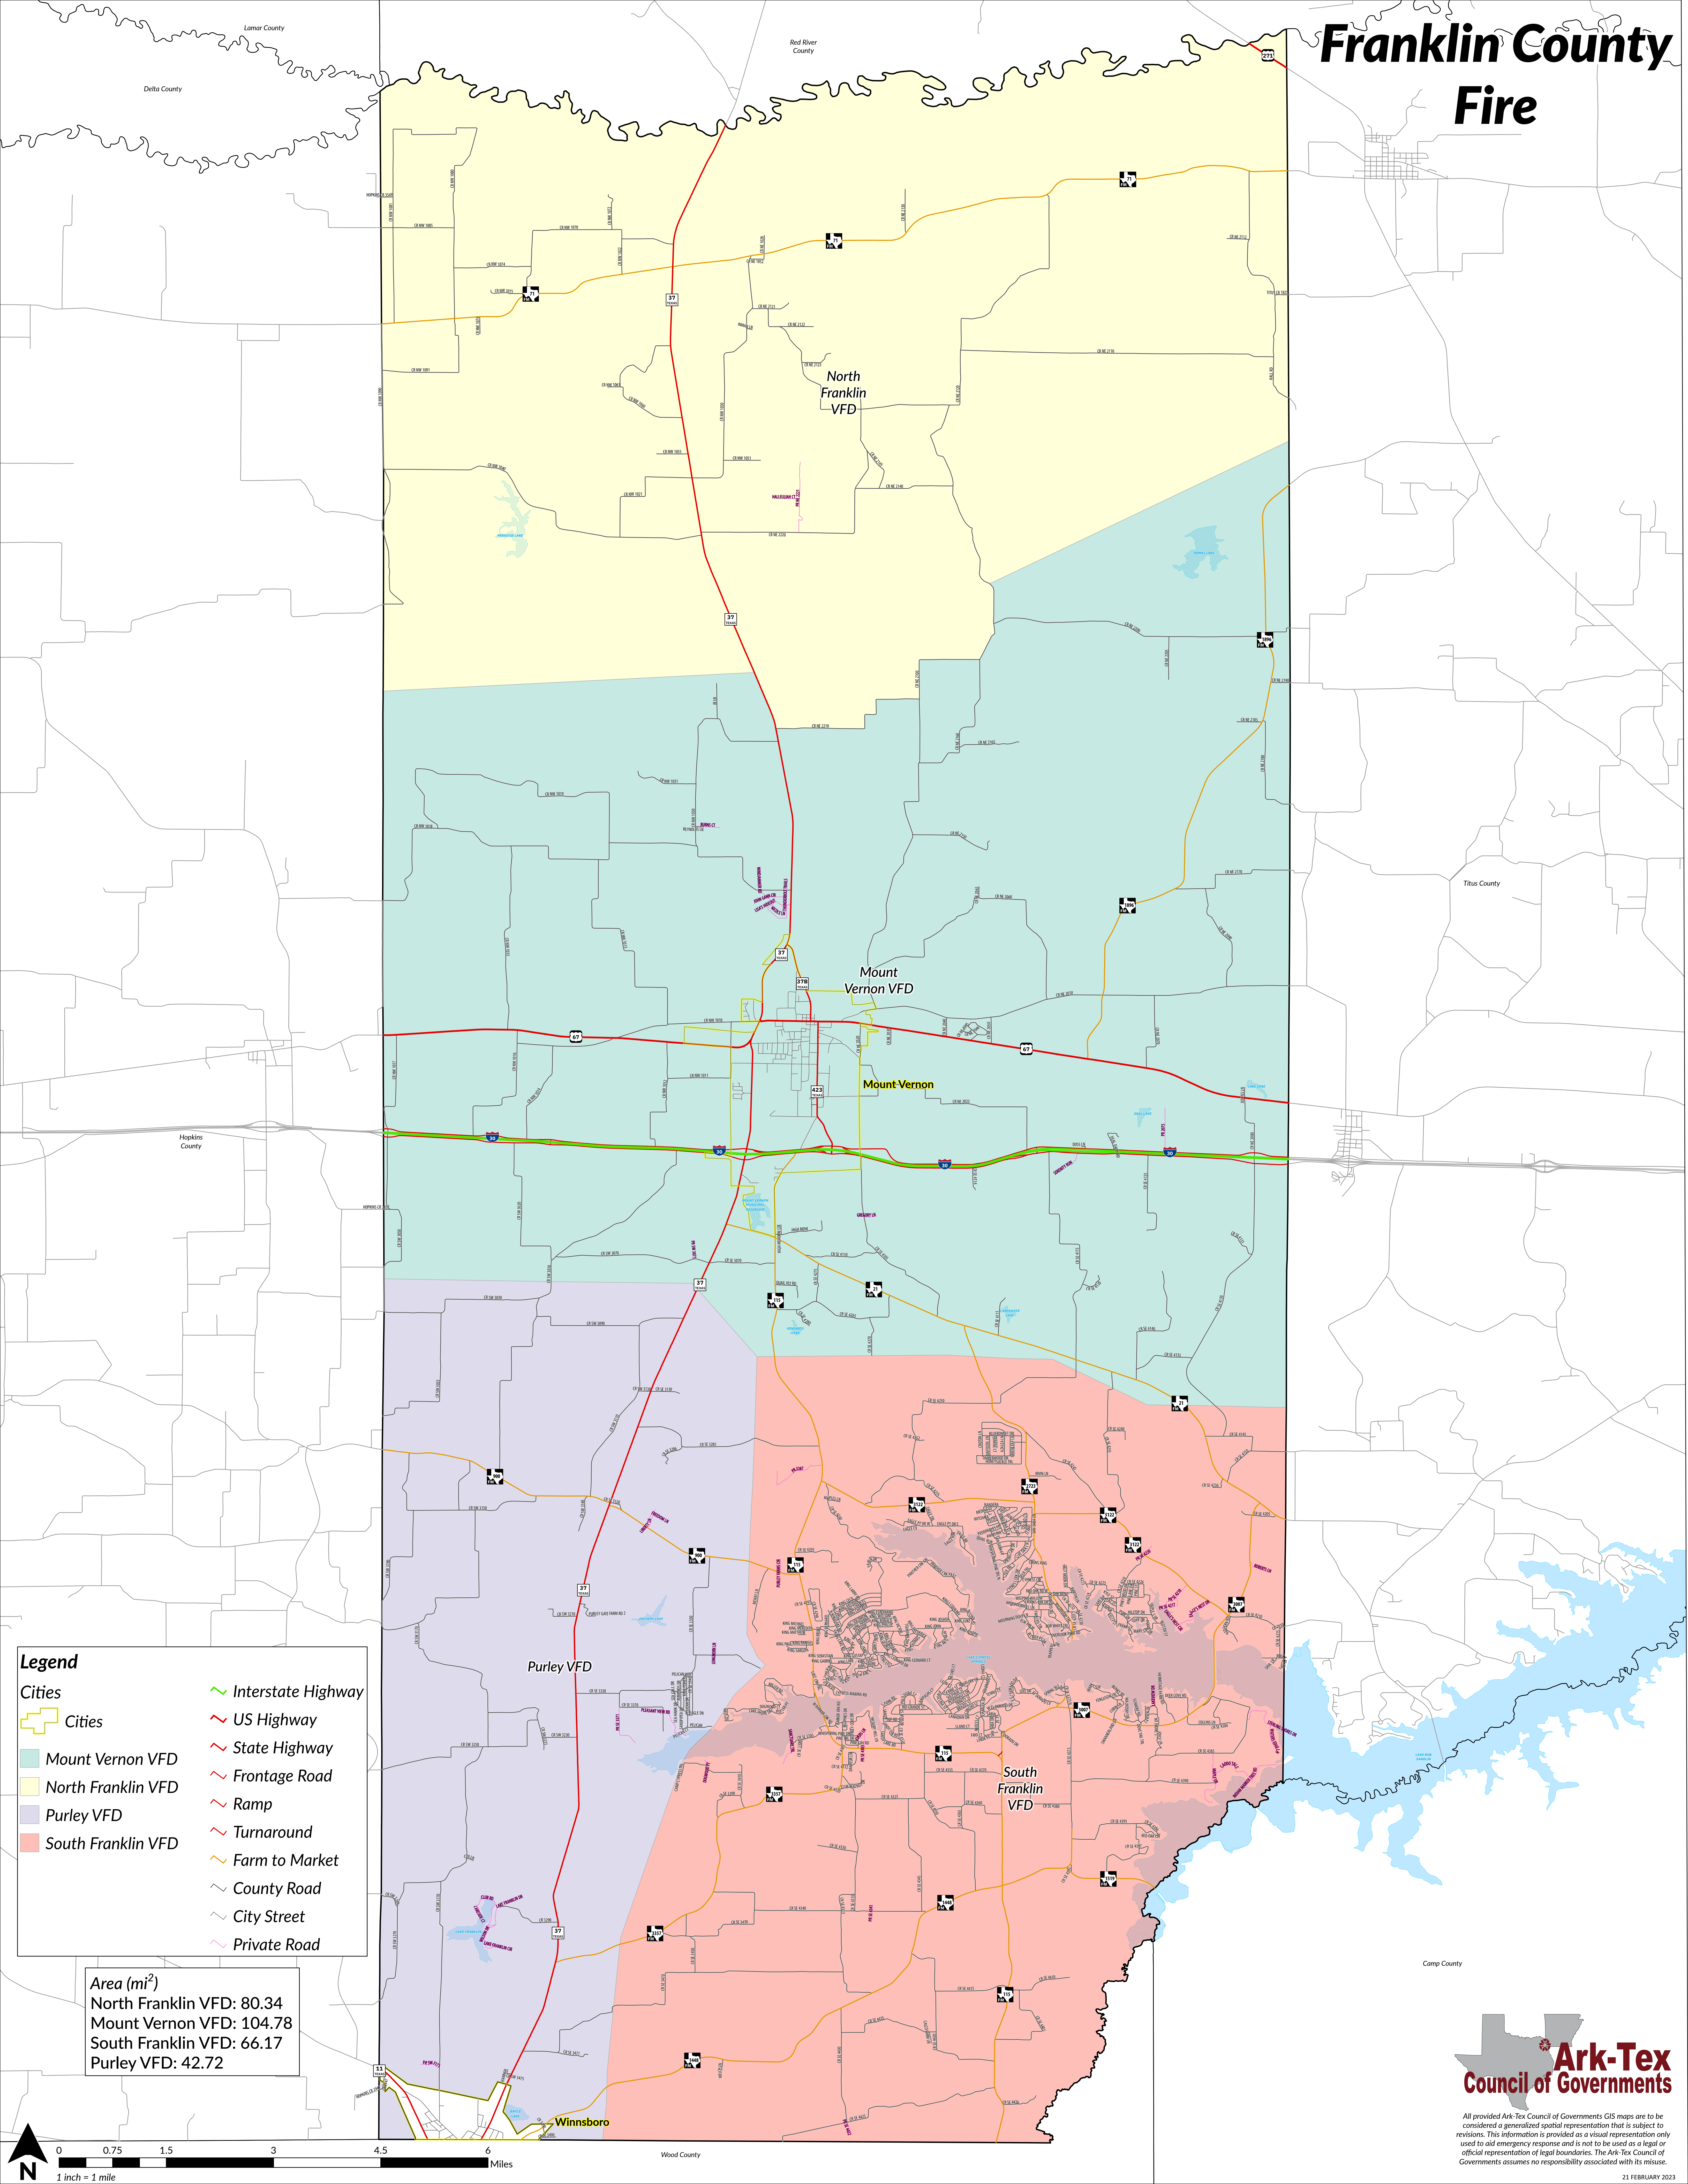

Franklin County Fire

Legend

Cities	Interstate Highway
Mount Vernon VFD	US Highway
North Franklin VFD	State Highway
Purley VFD	Frontage Road
South Franklin VFD	Ramp
	Turnaround
	Farm to Market
	County Road
	City Street
	Private Road

Area (mi²)

North Franklin VFD:	80.34
Mount Vernon VFD:	104.78
South Franklin VFD:	66.17
Purley VFD:	42.72