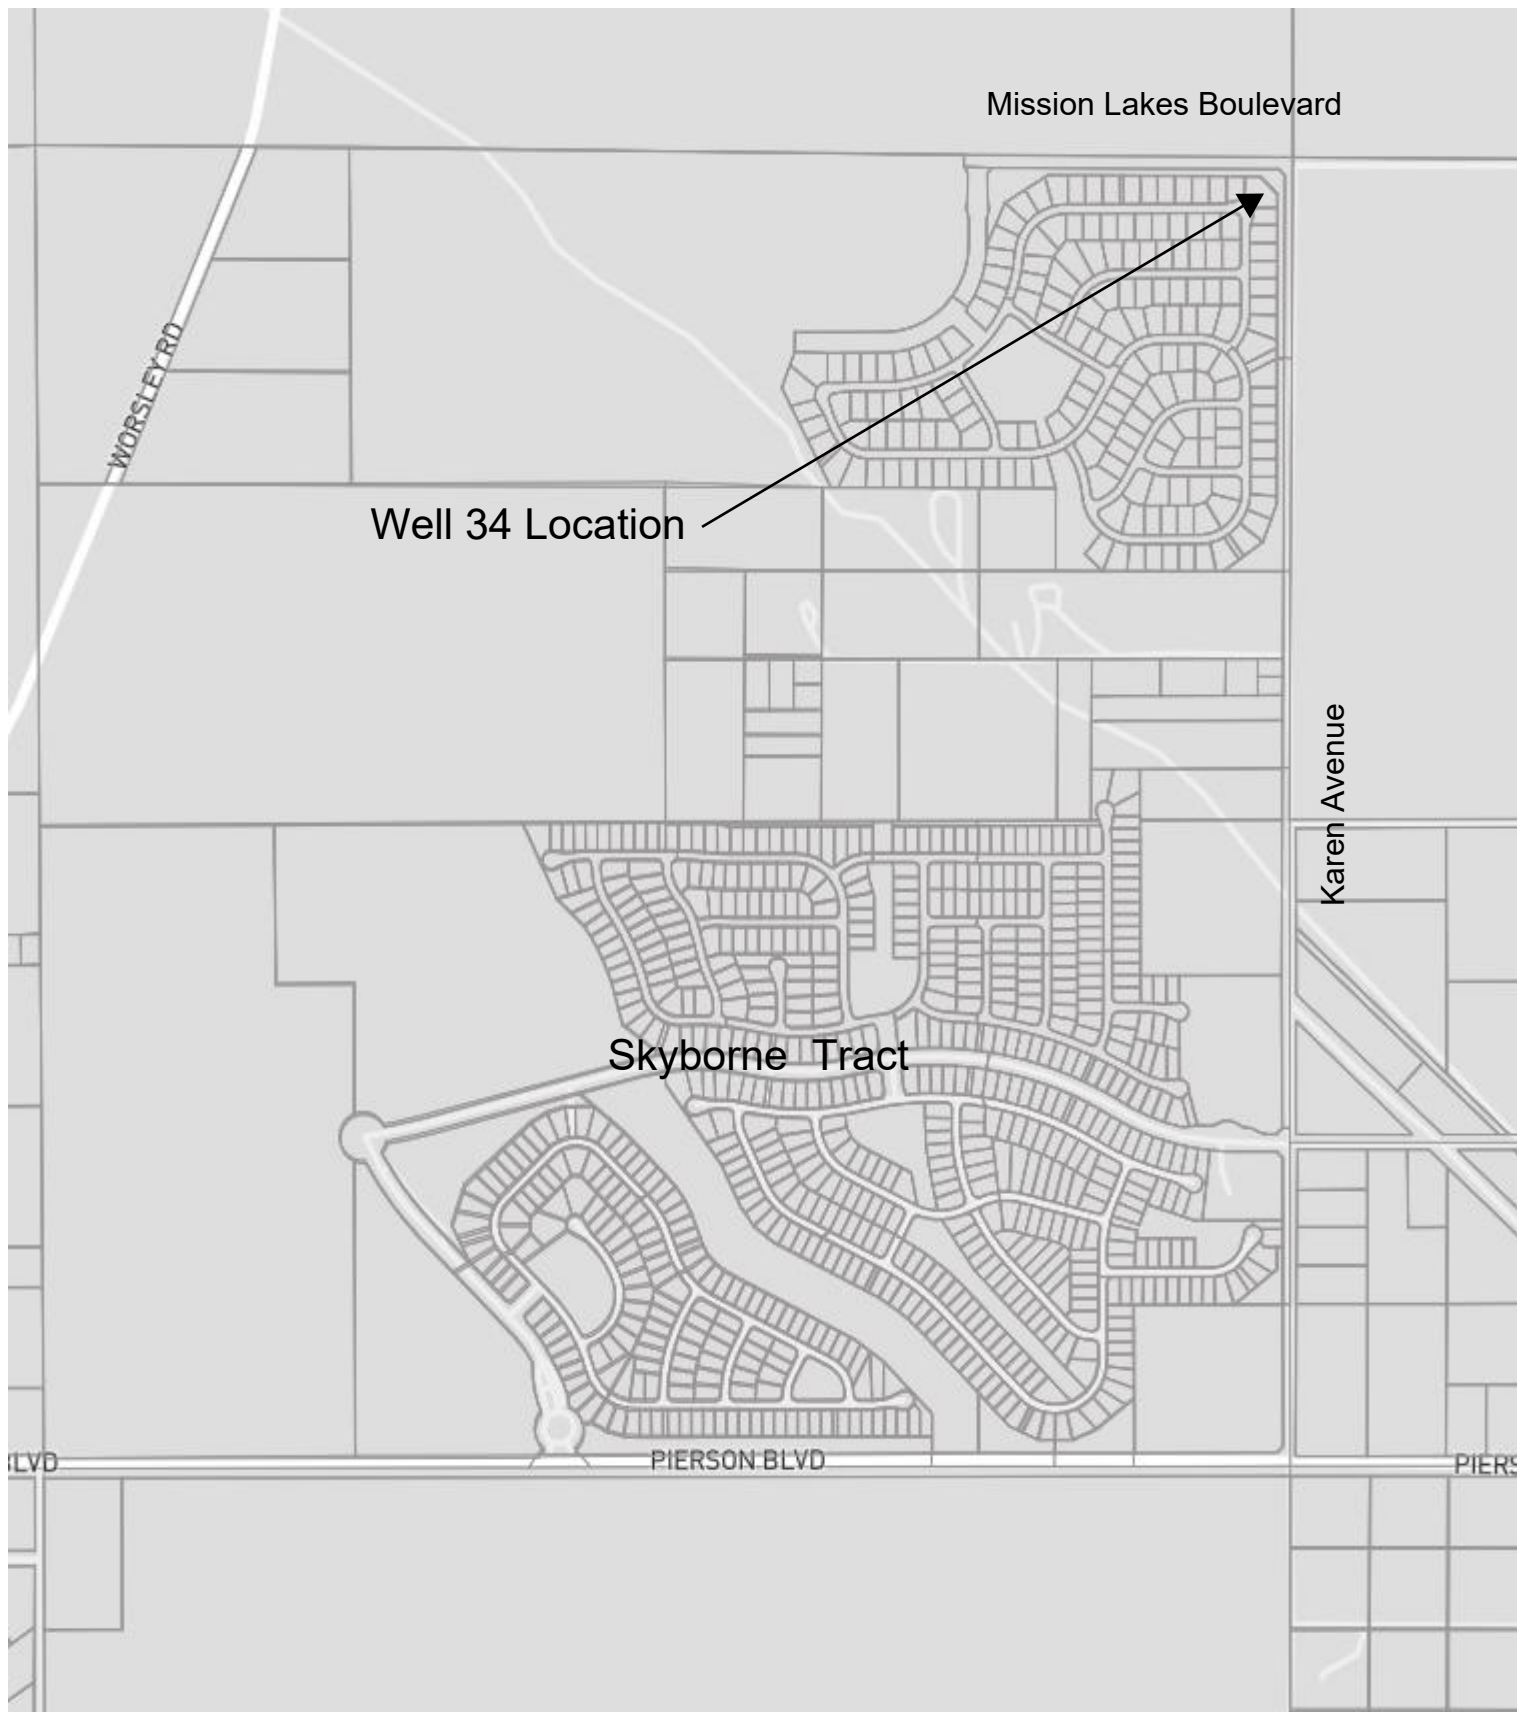

LOCATION MAP

1" = 982 ft

**WELL 34
REHABILITATION**

09/26/2023

This map may represent a visual display of related geographic information. Data provided here on is not guarantee of actual field conditions. To be sure of complete accuracy, please contact the responsible staff for most up-to-date information.