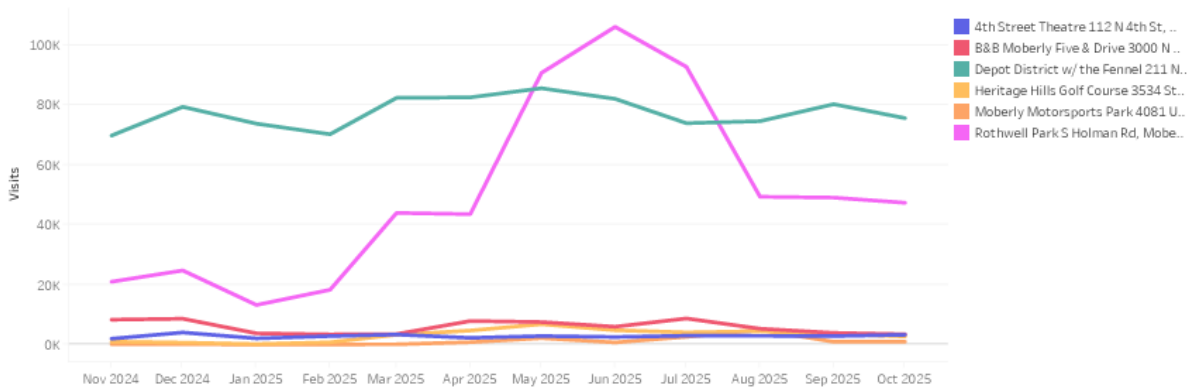

Placer.ai Report

Visitors
Oct 2025

Visits	415.7K
MoM	4.4%
YoY	4.4%
Yo3Y	7.8%

Employees
Oct 2025

Visits	216.0K
MoM	3.2%
YoY	0.0%
Yo3Y	5.5%

Top Website Pages Visited

1. Moberly Missouri Convention & Visitors Bureau 2.0 - Visit Moberly, Missouri	1,222
2. Clark Amish Community - Visit Moberly, Missouri	952
3. Boots Farms Pumpkins - Visit Moberly, Missouri	358
4. Mid-Missouri Christmas Festival - Visit Moberly, Missouri	307
5. Events Calendar - Visit Moberly, Missouri	284
6. Attractions - Visit Moberly, Missouri	186
7. Moberly Five & Drive - Visit Moberly, Missouri	140
8. Junk Junktion - Visit Moberly, Missouri	123
9. Shopping - Visit Moberly, Missouri	113
10. Annual Festivals & Events - Visit Moberly, Missouri	106