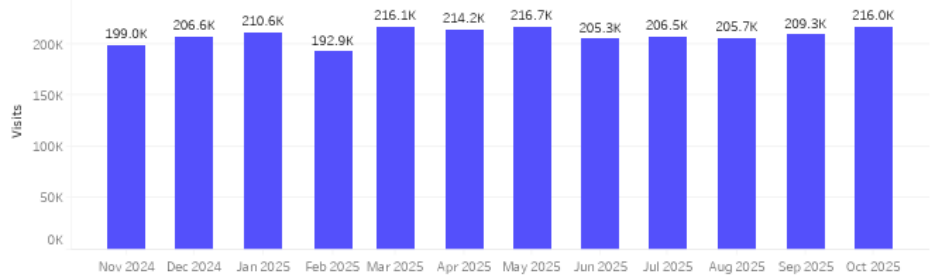

Placer.ai Report

Visitors
Oct 2025

Visits	415.7K
MoM	4.4%
YoY	4.4%
Yo3Y	7.8%

Employees
Oct 2025

Visits	216.0K
MoM	3.2%
YoY	0.0%
Yo3Y	5.5%

Top Website Pages Visited

1. Moberly Missouri Convention & Visitors Bureau 2.0 - Visit Moberly, Missouri	1,222
2. Clark Amish Community - Visit Moberly, Missouri	952
3. Boots Farms Pumpkins - Visit Moberly, Missouri	358
4. Mid-Missouri Christmas Festival - Visit Moberly, Missouri	307
5. Events Calendar - Visit Moberly, Missouri	284
6. Attractions - Visit Moberly, Missouri	186
7. Moberly Five & Drive - Visit Moberly, Missouri	140
8. Junk Junktion - Visit Moberly, Missouri	123
9. Shopping - Visit Moberly, Missouri	113
10. Annual Festivals & Events - Visit Moberly, Missouri	106