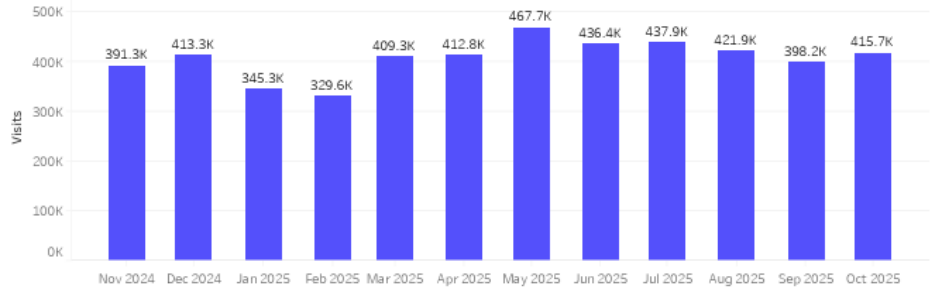

Placer.ai Report

Visitors
Oct 2025

Visits	415.7K
MoM	4.4%
YoY	4.4%
Yo3Y	7.8%