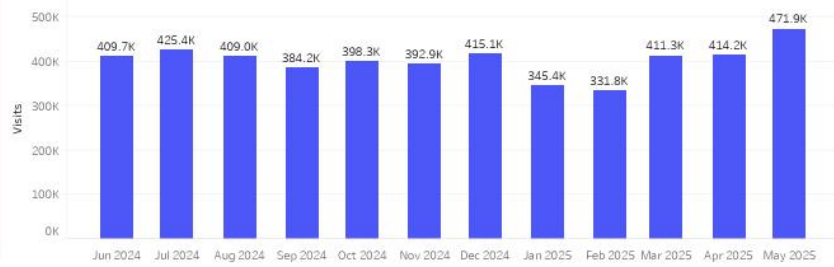

Visitors	
May 2025	
Visits	471.9K
MoM	13.9%
YoY	9.1%
Yo3Y	11.4%