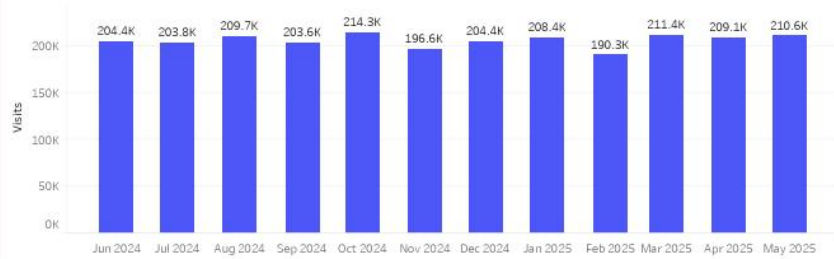

Employees	
May 2025	
Visits	210.6K
MoM	0.7%
YoY	-3.1%
Yo3Y	6.4%