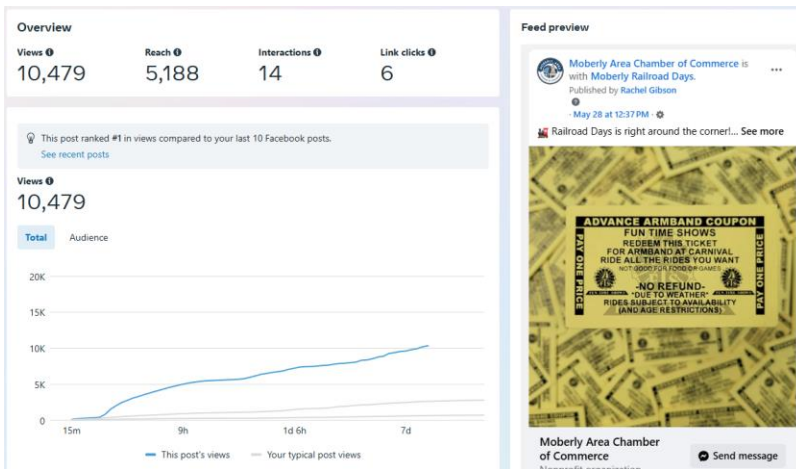

Also we have posted Railroad Days early bird tickets. I believe that boosted interactions as well.