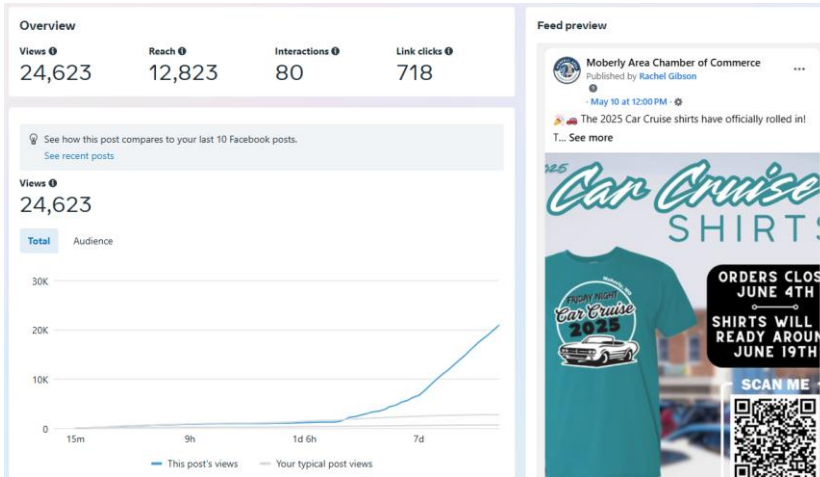

Moberly Area Chamber of Commerce
211 West Reed Street | Moberly, MO 65270
phone 660.263.6070 | fax 660.263.9443
www.MoberlyChamber.com

I believe we had so many reaches on Facebook is between our Banquet posts, the Car Cruise event posts and the Car Cruise shirts. On one of the Car Cruise shirts post we had over 20,000 views with it.