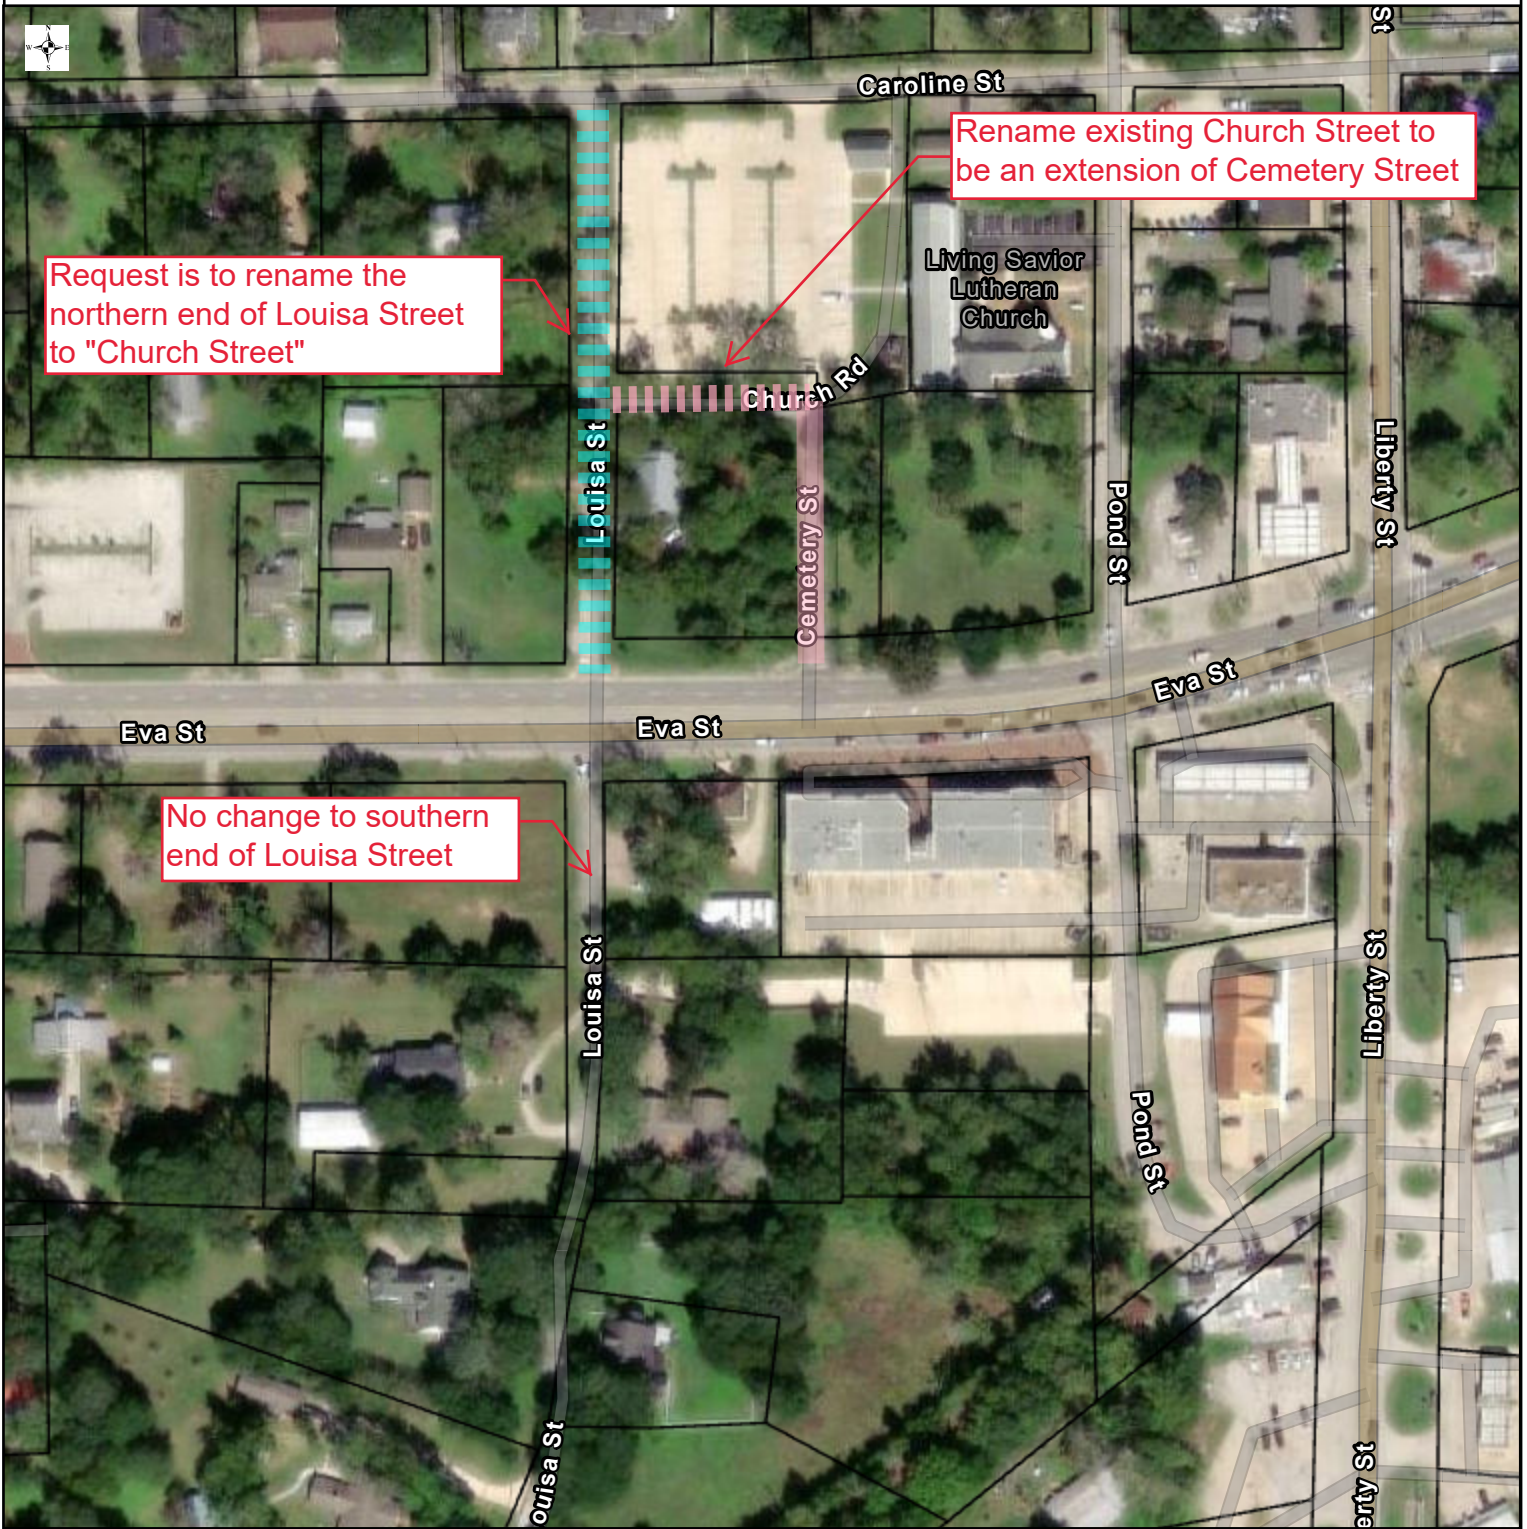

Louisa Street Map

1 inch equals 188 feet

LEGEND

- MCAD Property Info
- City ETJ
- City Limit