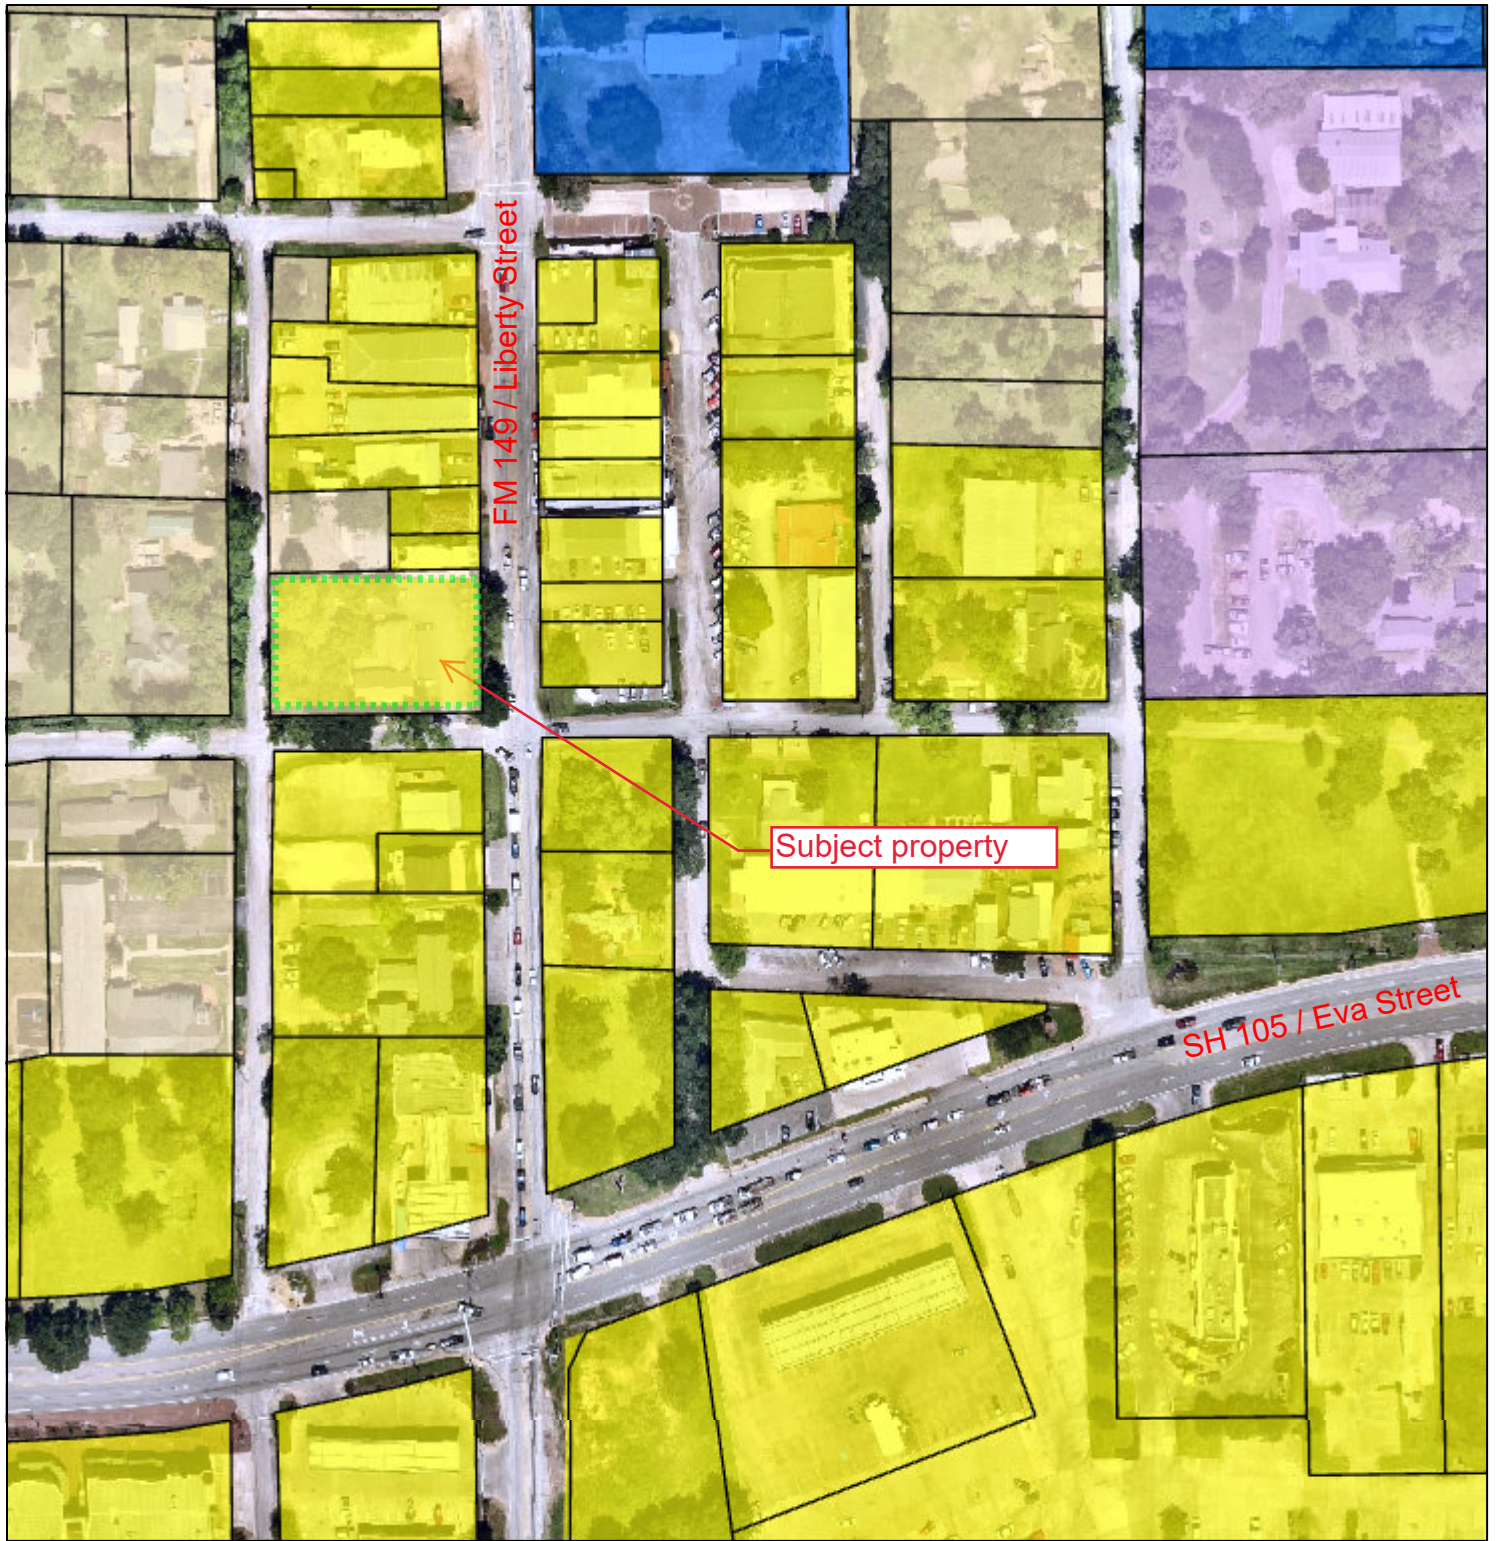

# 504 Caroline Zoning Exhibit

1 inch equals 188 feet

## Zoning Legend

-  Commercial (B)
-  Single-Family Residential (R-1)
-  Institutional (I)
-  Planned Development (PD)

Date: April 28, 2024