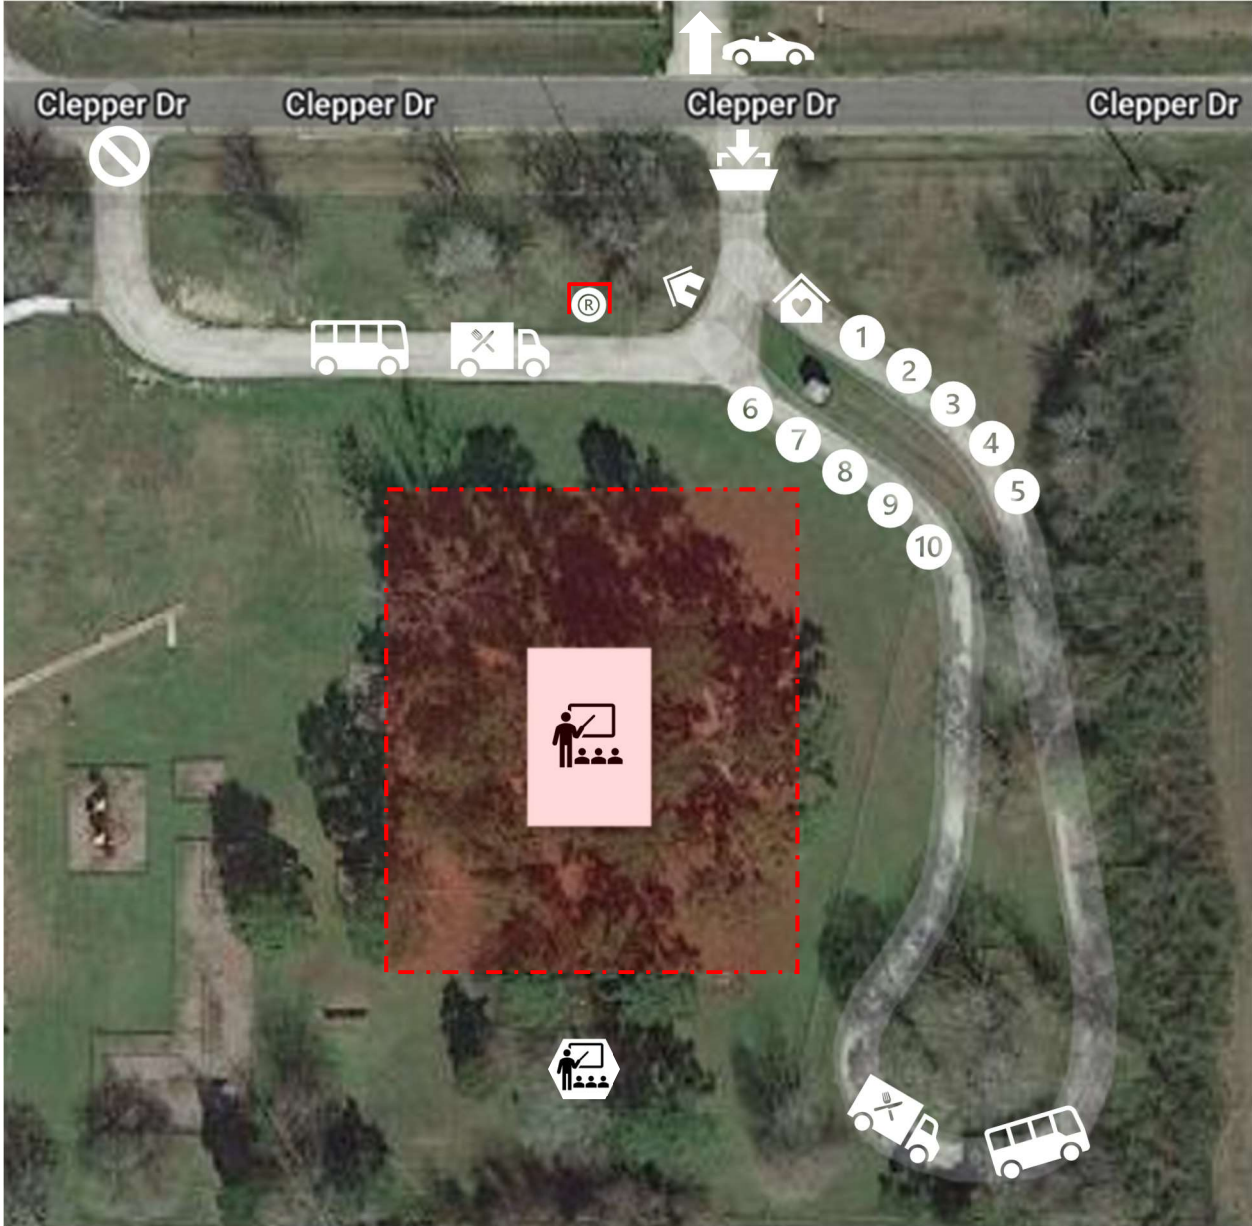

Montgomery Farmer's Market Site Plan & Vendor Map

Legend:

	Home Tent		Food Truck Area
	Shed		Art Bus
	Restroom		Parking
	Market Entrance		Class Area
	No Entry		Vendor Tents