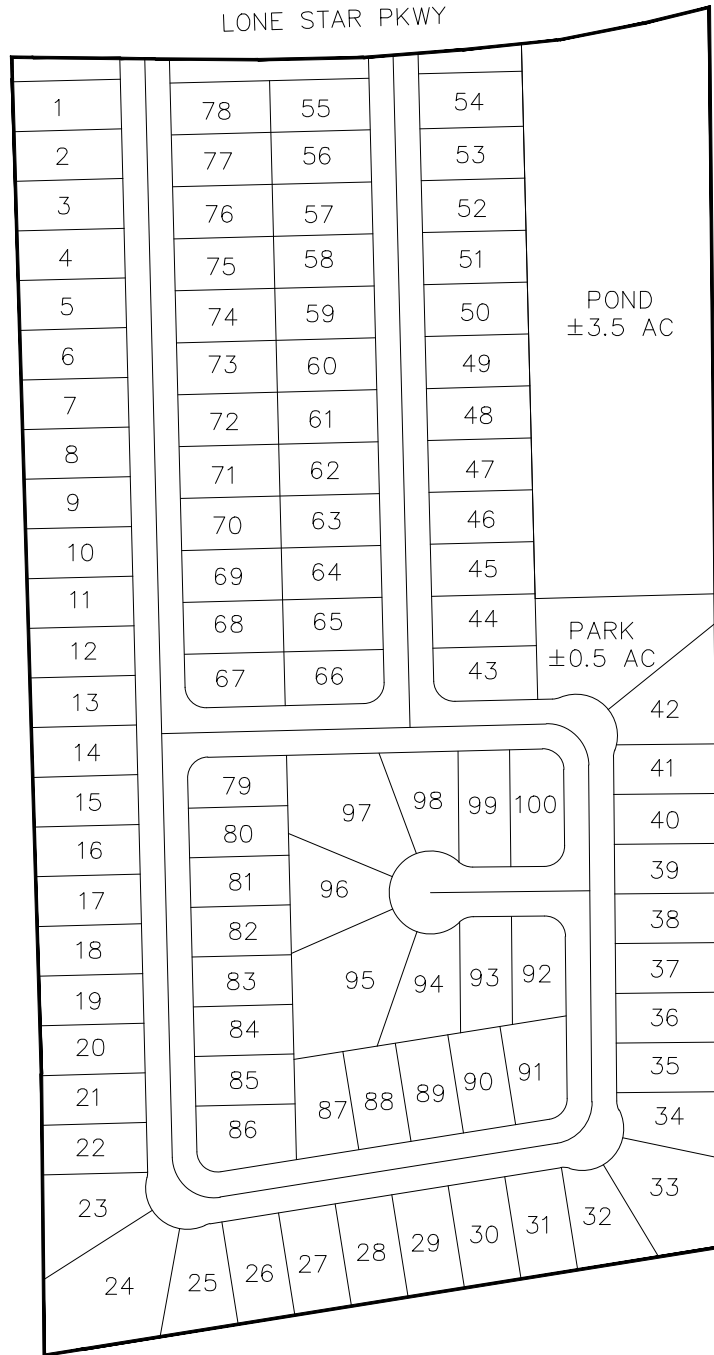

LONE STAR PKWY

PROPOSED STREETS ROW = 60'

MEADOW RIDGE SUBDIVISION

±28.8 AC (CITY OF MONTGOMERY)

100 LOTS (60'x120')

NOVEMBER 2022