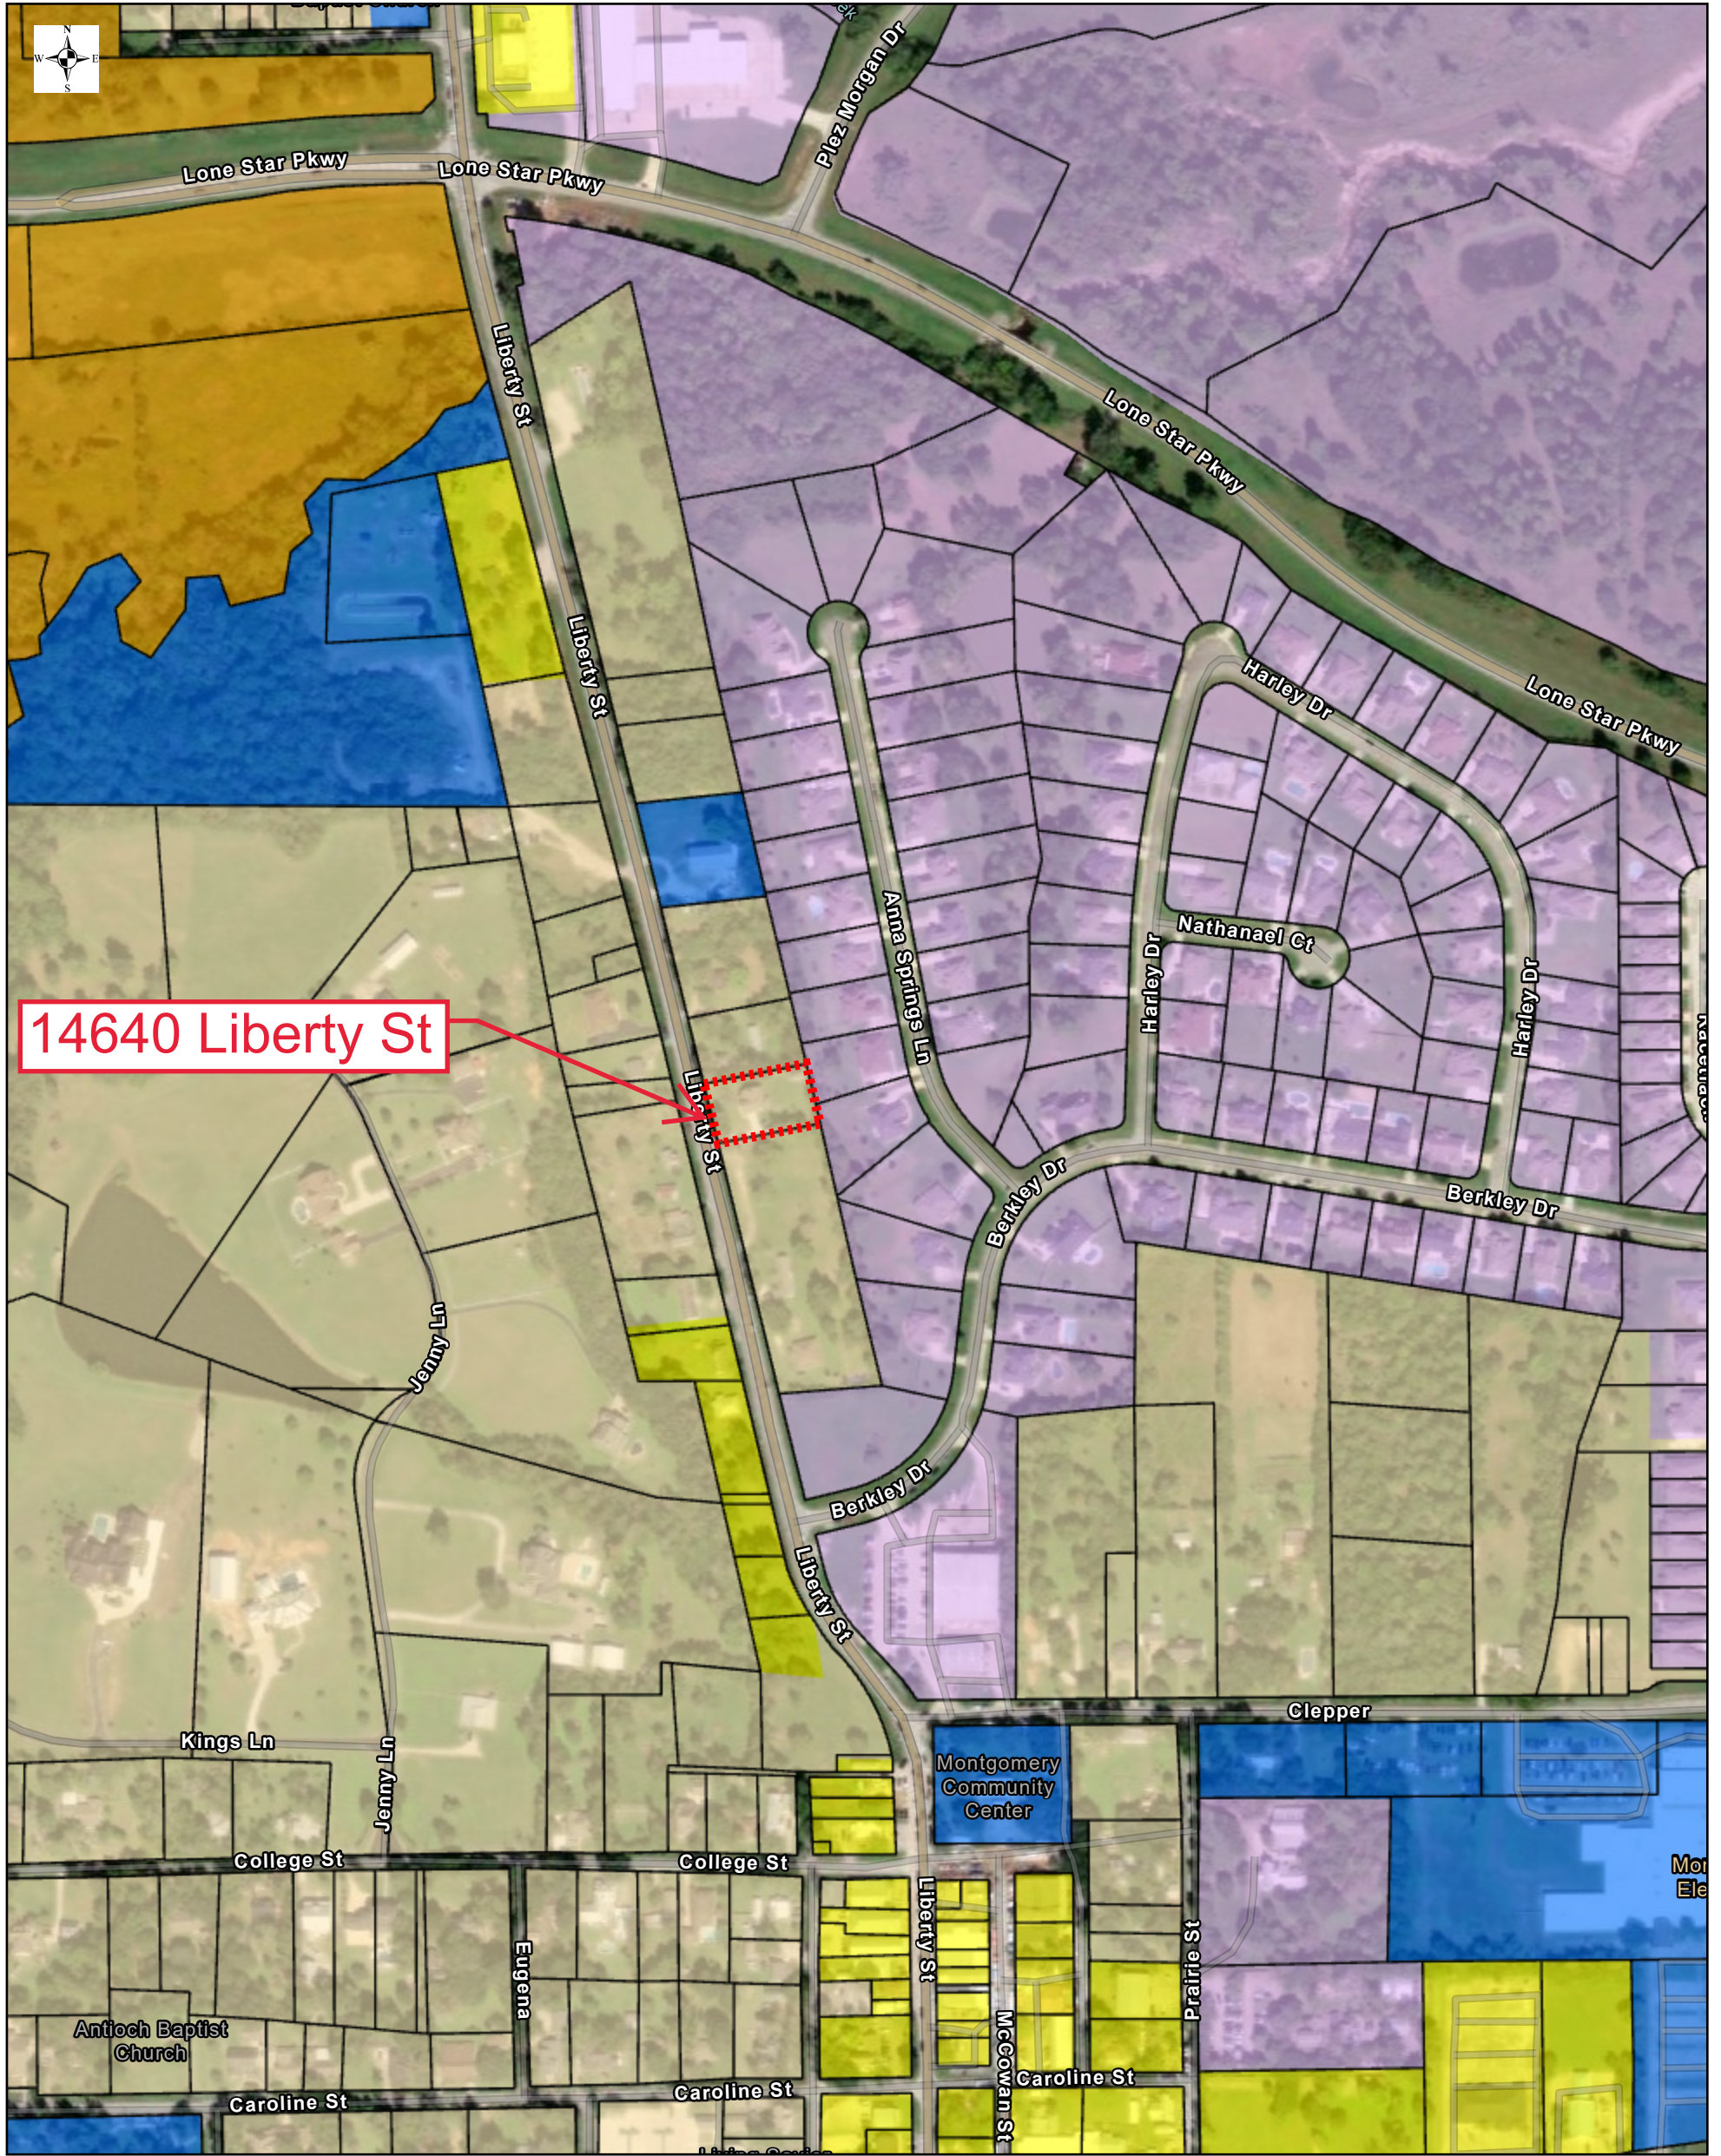

# 14640 Liberty Street Exhibit

# EXHIBIT "A"

14640 Liberty St

Disclaimer: This product is offered for informational purposes and may not have been prepared for or be suitable for legal, engineering, or surveying purposes. It does not represent an on-the-ground survey and represents only the approximate relative location of property, governmental and/or political boundaries or related facilities to said boundary. No express warranties are made by Quiddity Engineering, LLC concerning the accuracy, completeness, reliability, or usability of the information included within this exhibit.

LEGEND	
	MCAD Property Info
	City ETJ
	City Limit
<b>Zoning</b>	
<b>Zone Classification</b>	
	Commercial (B)
	Industrial (I)
	Institutional (I)
	Multi-Family (R-2)
	Planned Development (PD)
	Residential (R-1)