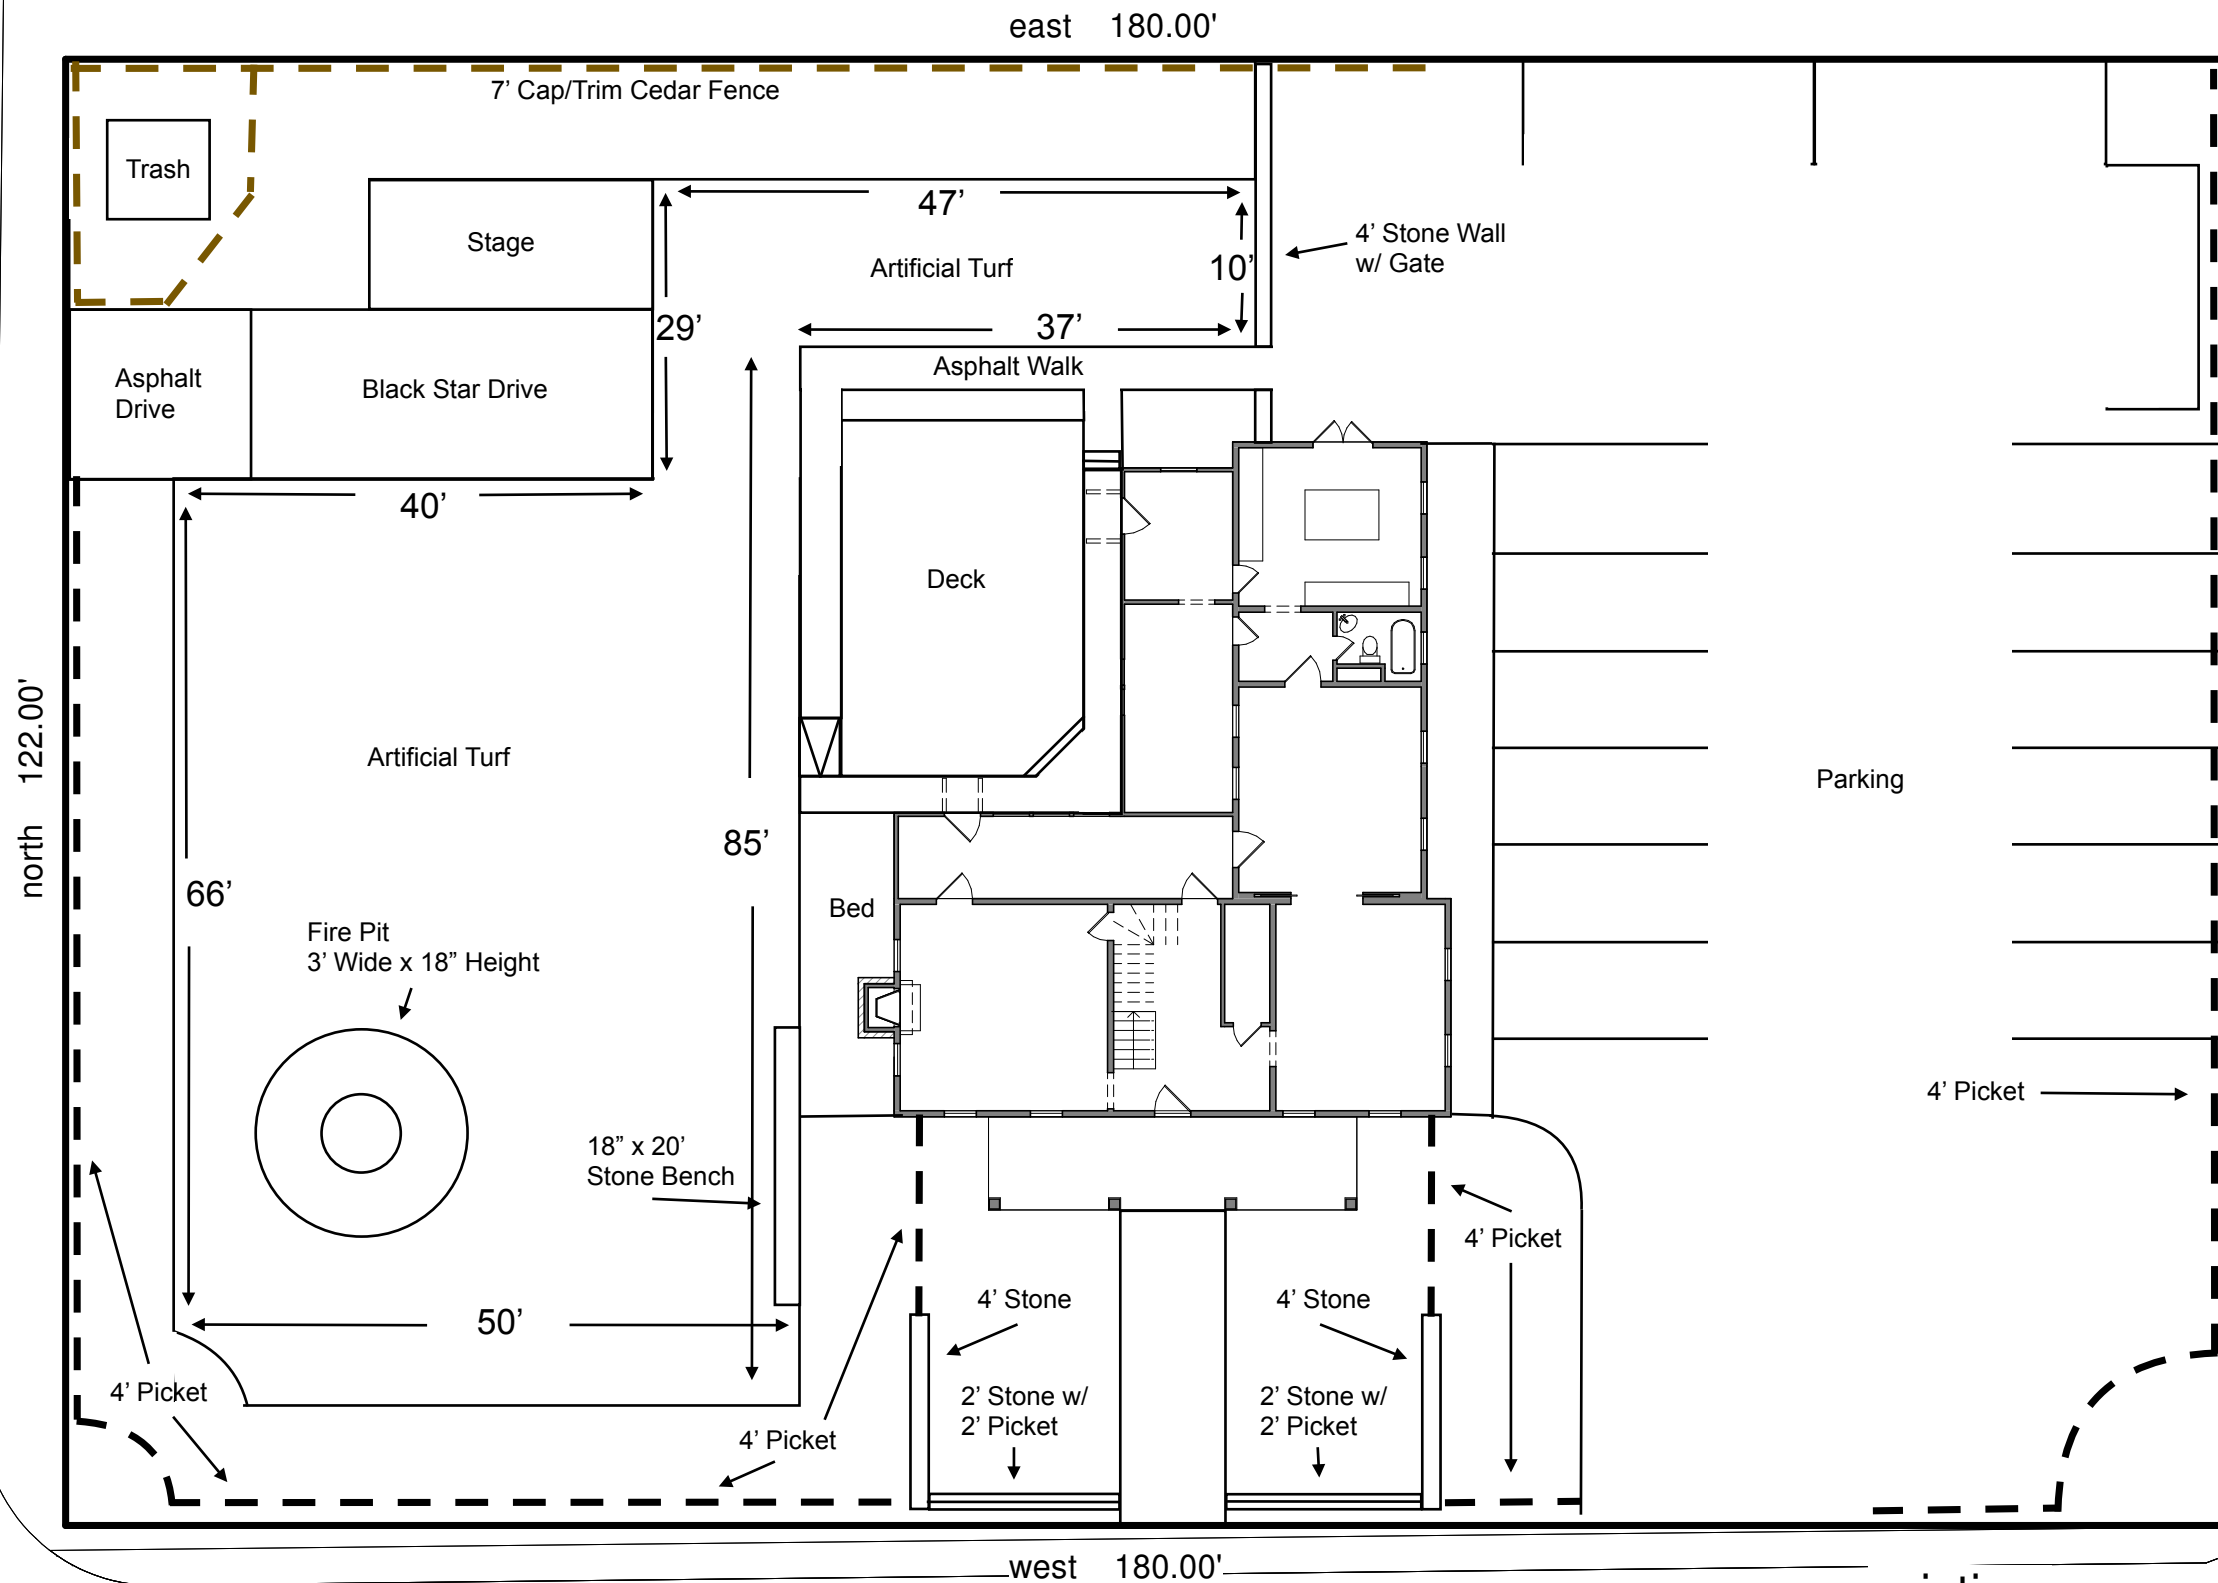

pond street

north 122.00'

east 180.00'

south 122.00'

liberty street

caroline street

existing
site plan
scale: 1/16" = 1'-0"