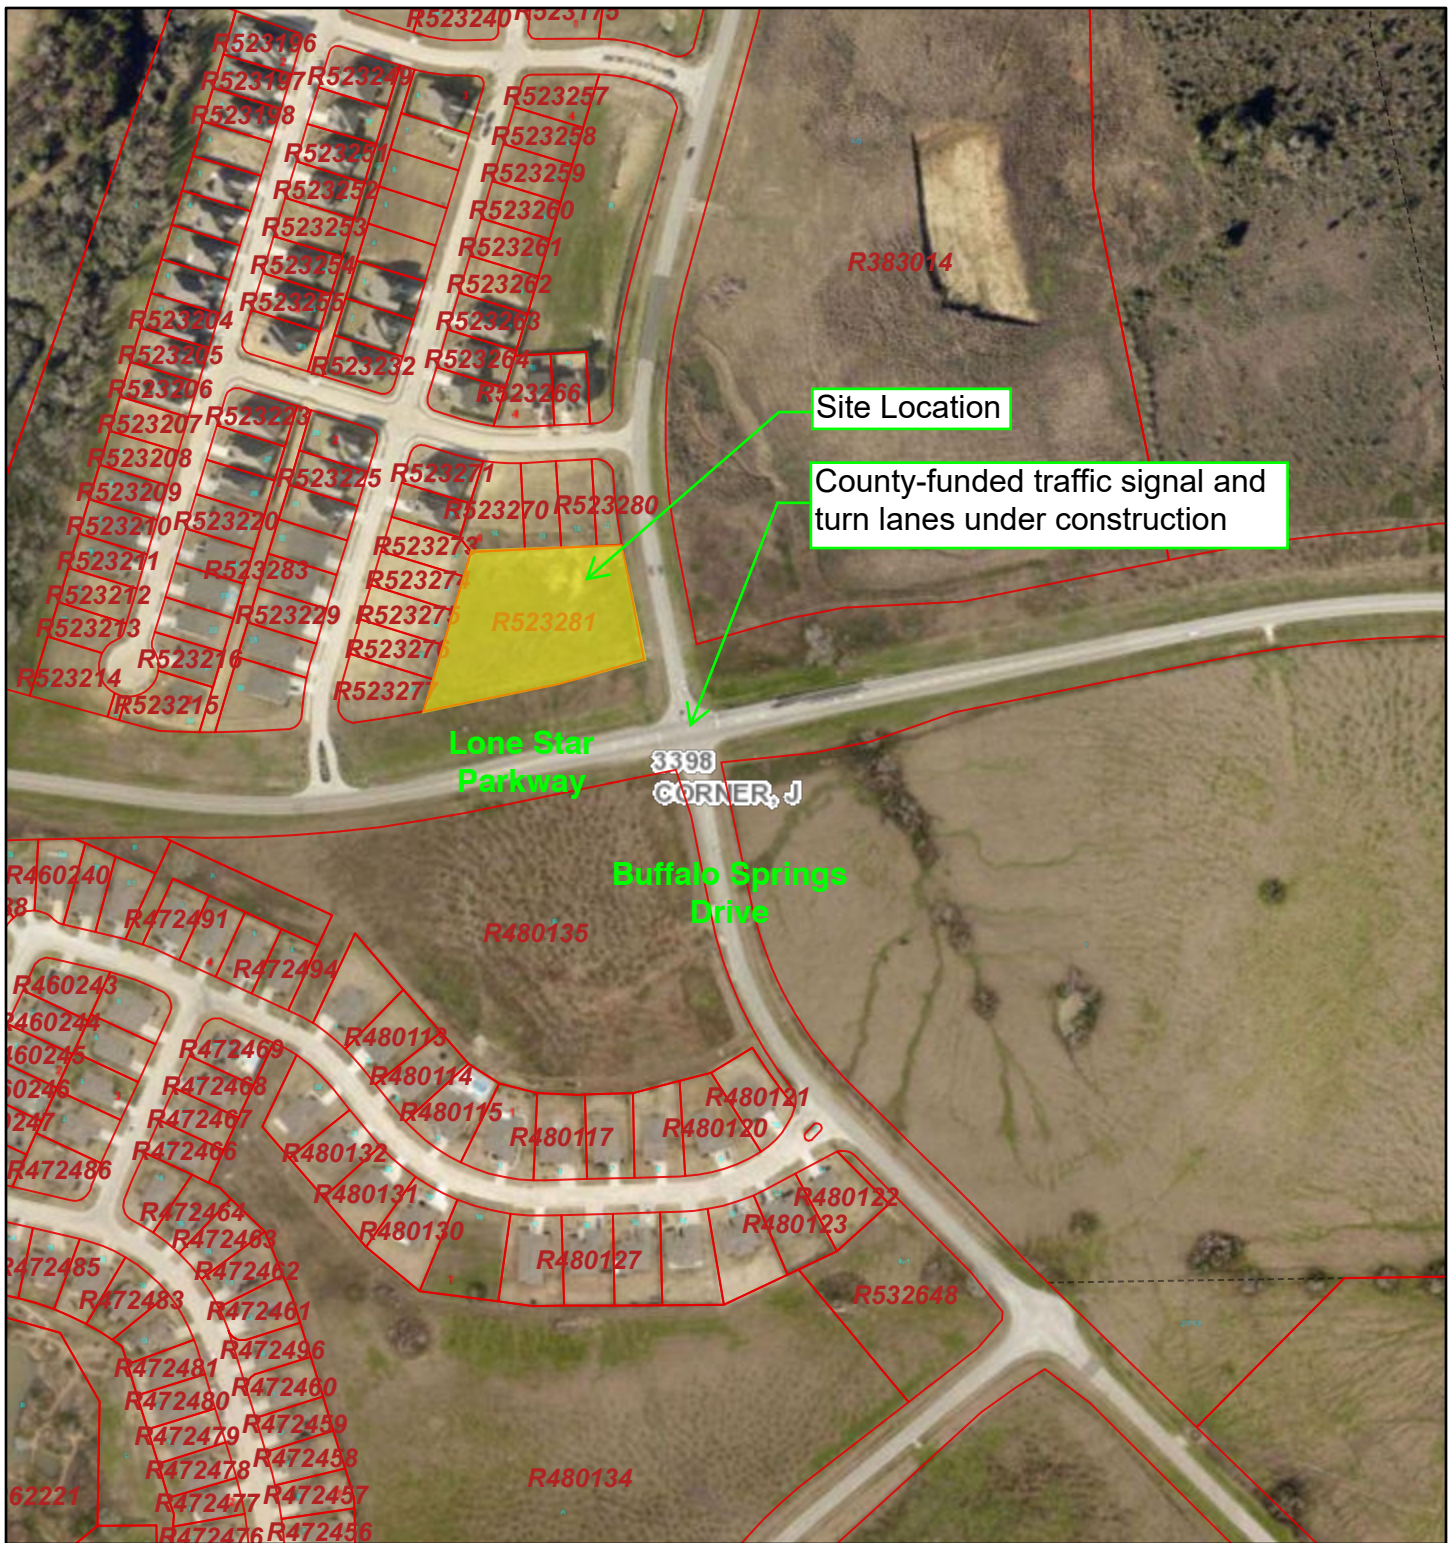

# Town Creek Crossing Commercial Reserve D Location Map

10/20/2023, 10:15:34 AM

1:4,514

- Abstracts
- Parcels
- Lot Lines
- Abstracts

© OpenStreetMap (and) contributors, CC-BY-SA