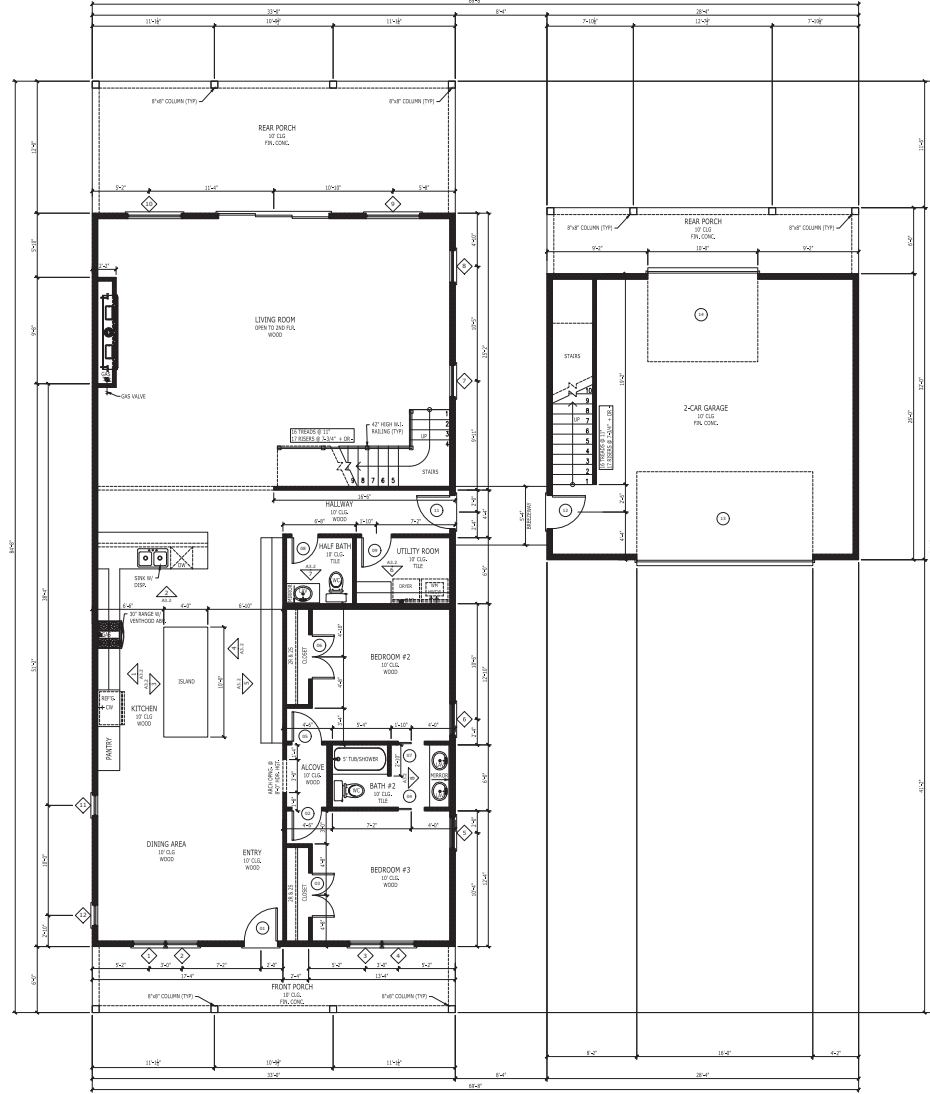

DOOR & WINDOW SCHEDULES

FOOTAGE SYNOPSIS:

FIRST FLOOR FINISH AREA (sq. ft.)	2,320 SF
SECOND FLOOR FINISH AREA (sq. ft.)	1,813 SF
TOTAL FINISH AREA (sq. ft.)	4,133 SF
FRONT PORCH (sq. ft.)	198 SF
BACK PORCH (sq. ft.)	396 SF
GARAGE (sq. ft.)	777 SF
GARAGE PORCH (sq. ft.)	178 SF
BALCONY	178 SF
TOTAL SF (approximate)	5,534 SF

REVISIONS

NO.	DATE	DESCRIPTION

Stud Pack Builders

JOB SITE ADDRESS:
704 Caroline St.
Montgomery, TX 77336

HERRIDGE & ASSOCIATES, INC.
COMMERCIAL ARCHITECTURAL
1100 W. WILSON ROAD, SUITE 100
MONTGOMERY, TEXAS 77103
WWW.HERRIDGE.COM

INTERIM REVIEW DOCUMENTS
NOT FOR CONSTRUCTION

SITE INFORMATION:
LOT: 100
BLK: 100
SEC: 100
SUBD: 100
CITY: Montgomery
STATE: TX
COUNTY: Montgomery

1ST FLOOR PLAN

SHEET
A2.1