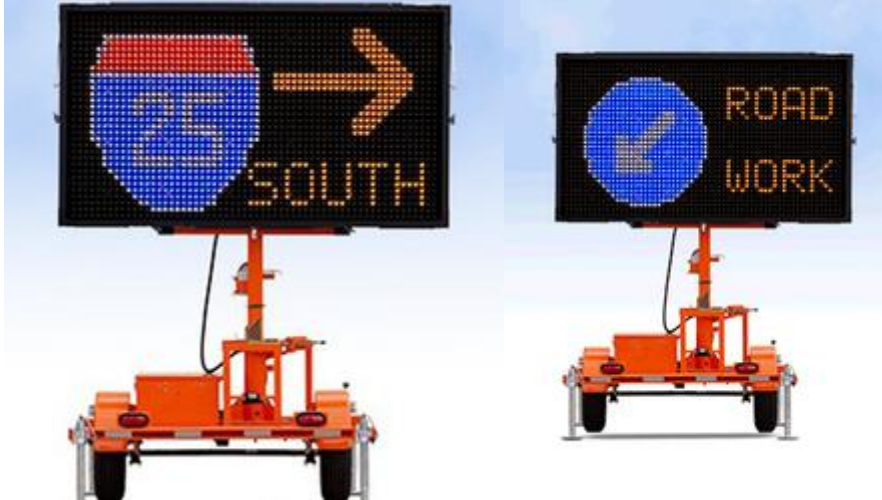

SEE OPTIONS

Solar Panel Kit

Decatur Electronics OnSite OS-300MX Radar Speed Sign Trailer with Matrix Messaging, Folding Speed Display for Easy Transport and Storage, Optional Solar Panel

\$8,384.00

[SEE OPTIONS](#)

Decatur Electronics OnSite OS-200MX Radar Speed Sign Dolly with Matrix Messaging

[SEE OPTIONS](#)

Wanco Metro Message Board Sign and Trailer WVTMM, Compact and Light, Battery Powered, Optional Color

SEE OPTIONS

Federal Signal LED Police and Emergency Vehicle Message Board and Traffic Advisor

SEE OPTIONS

Wanco Color Message Board Sign and Trailer WVTM-5C, Full Graphic Display, Solar and Battery Powered

[ADD TO CART](#)

Stalker Variable Message Board Sign And Trailer, Includes Traffic Data Collector, Rotates 360 Degrees, Raise - Lower - Pivot, Choose (In Feet) 3 X 6 Or 4 X 8 Display Panels, Battery And Solar Powered

[SEE OPTIONS](#)