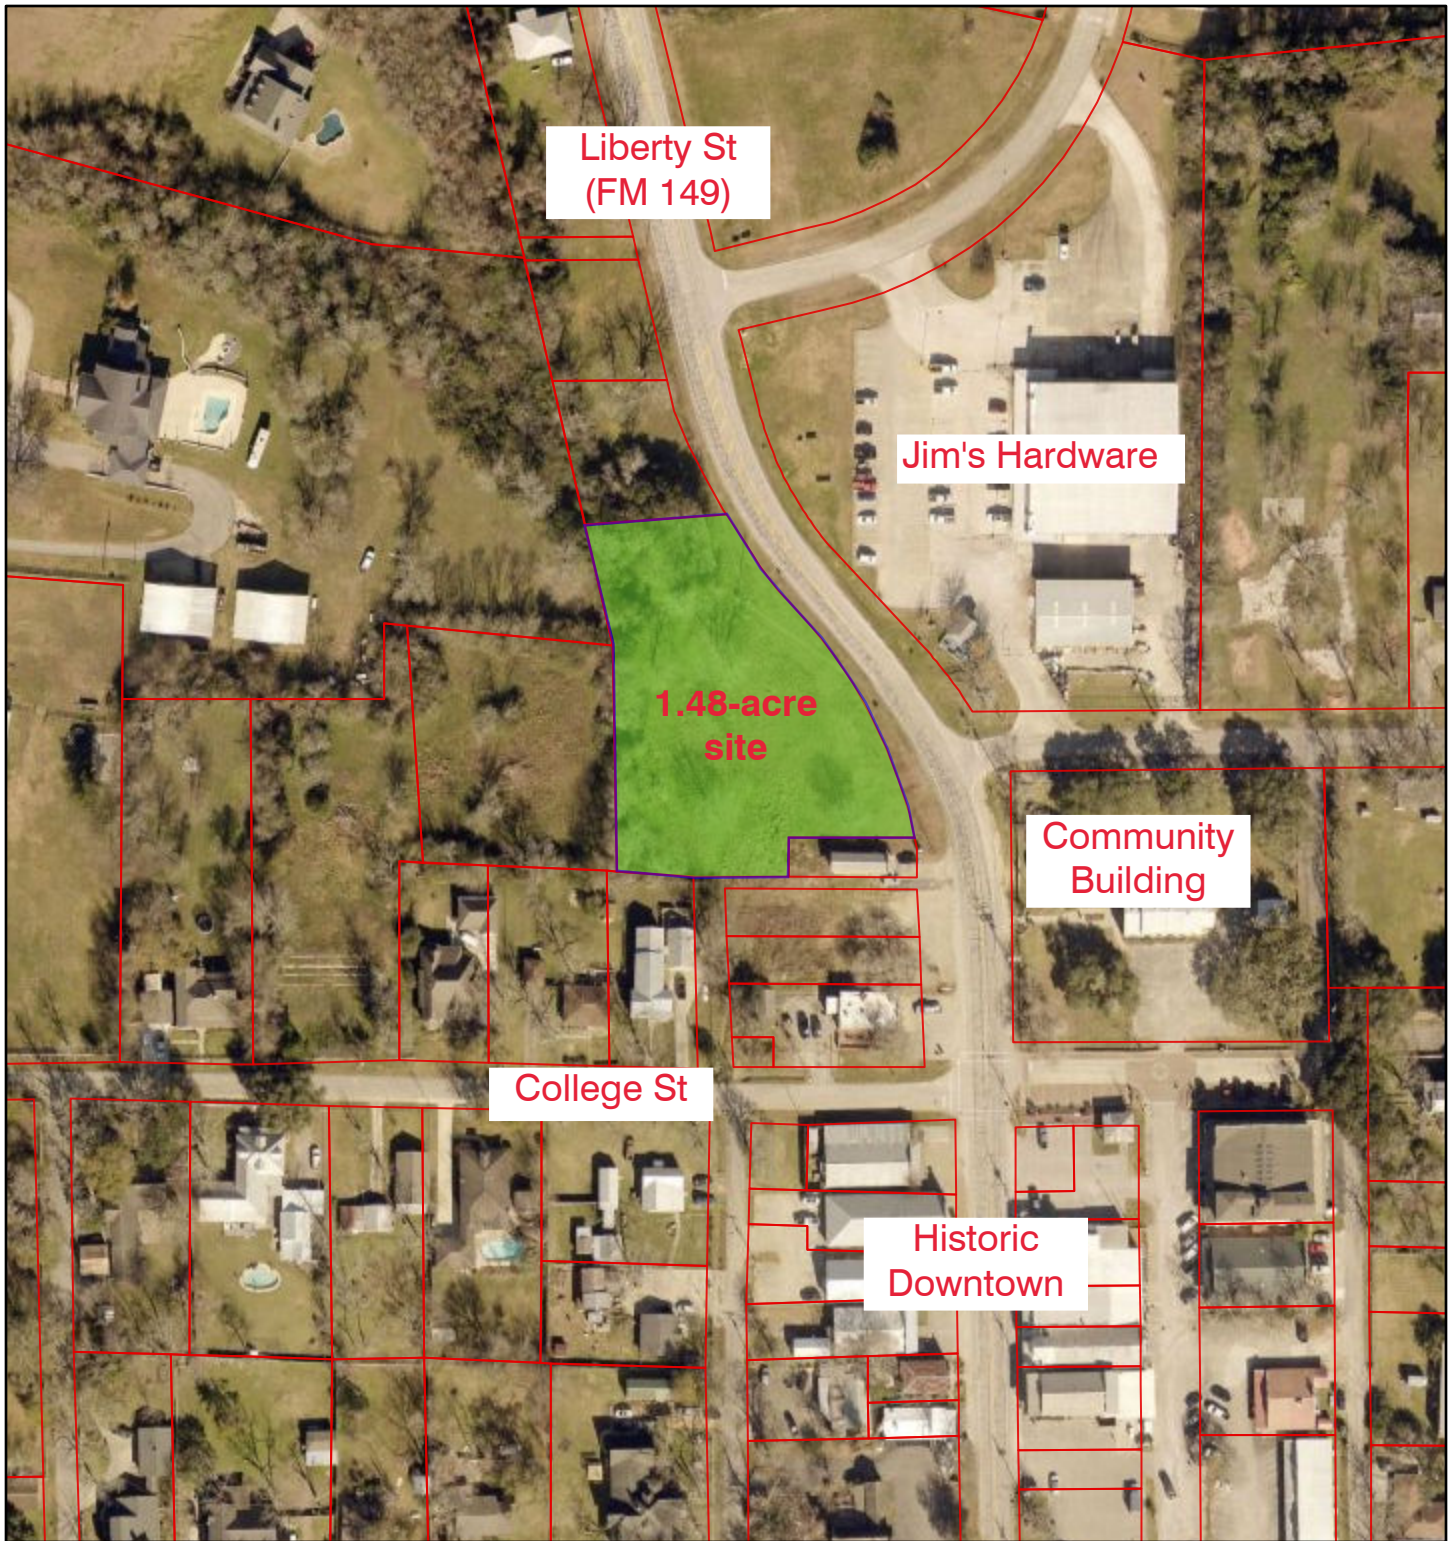

Food Gardens of Olde Montgomery Location Map

9/7/2022, 4:18:08 PM

1:2,257

 Parcels

© OpenStreetMap (and) contributors, CC-BY-SA