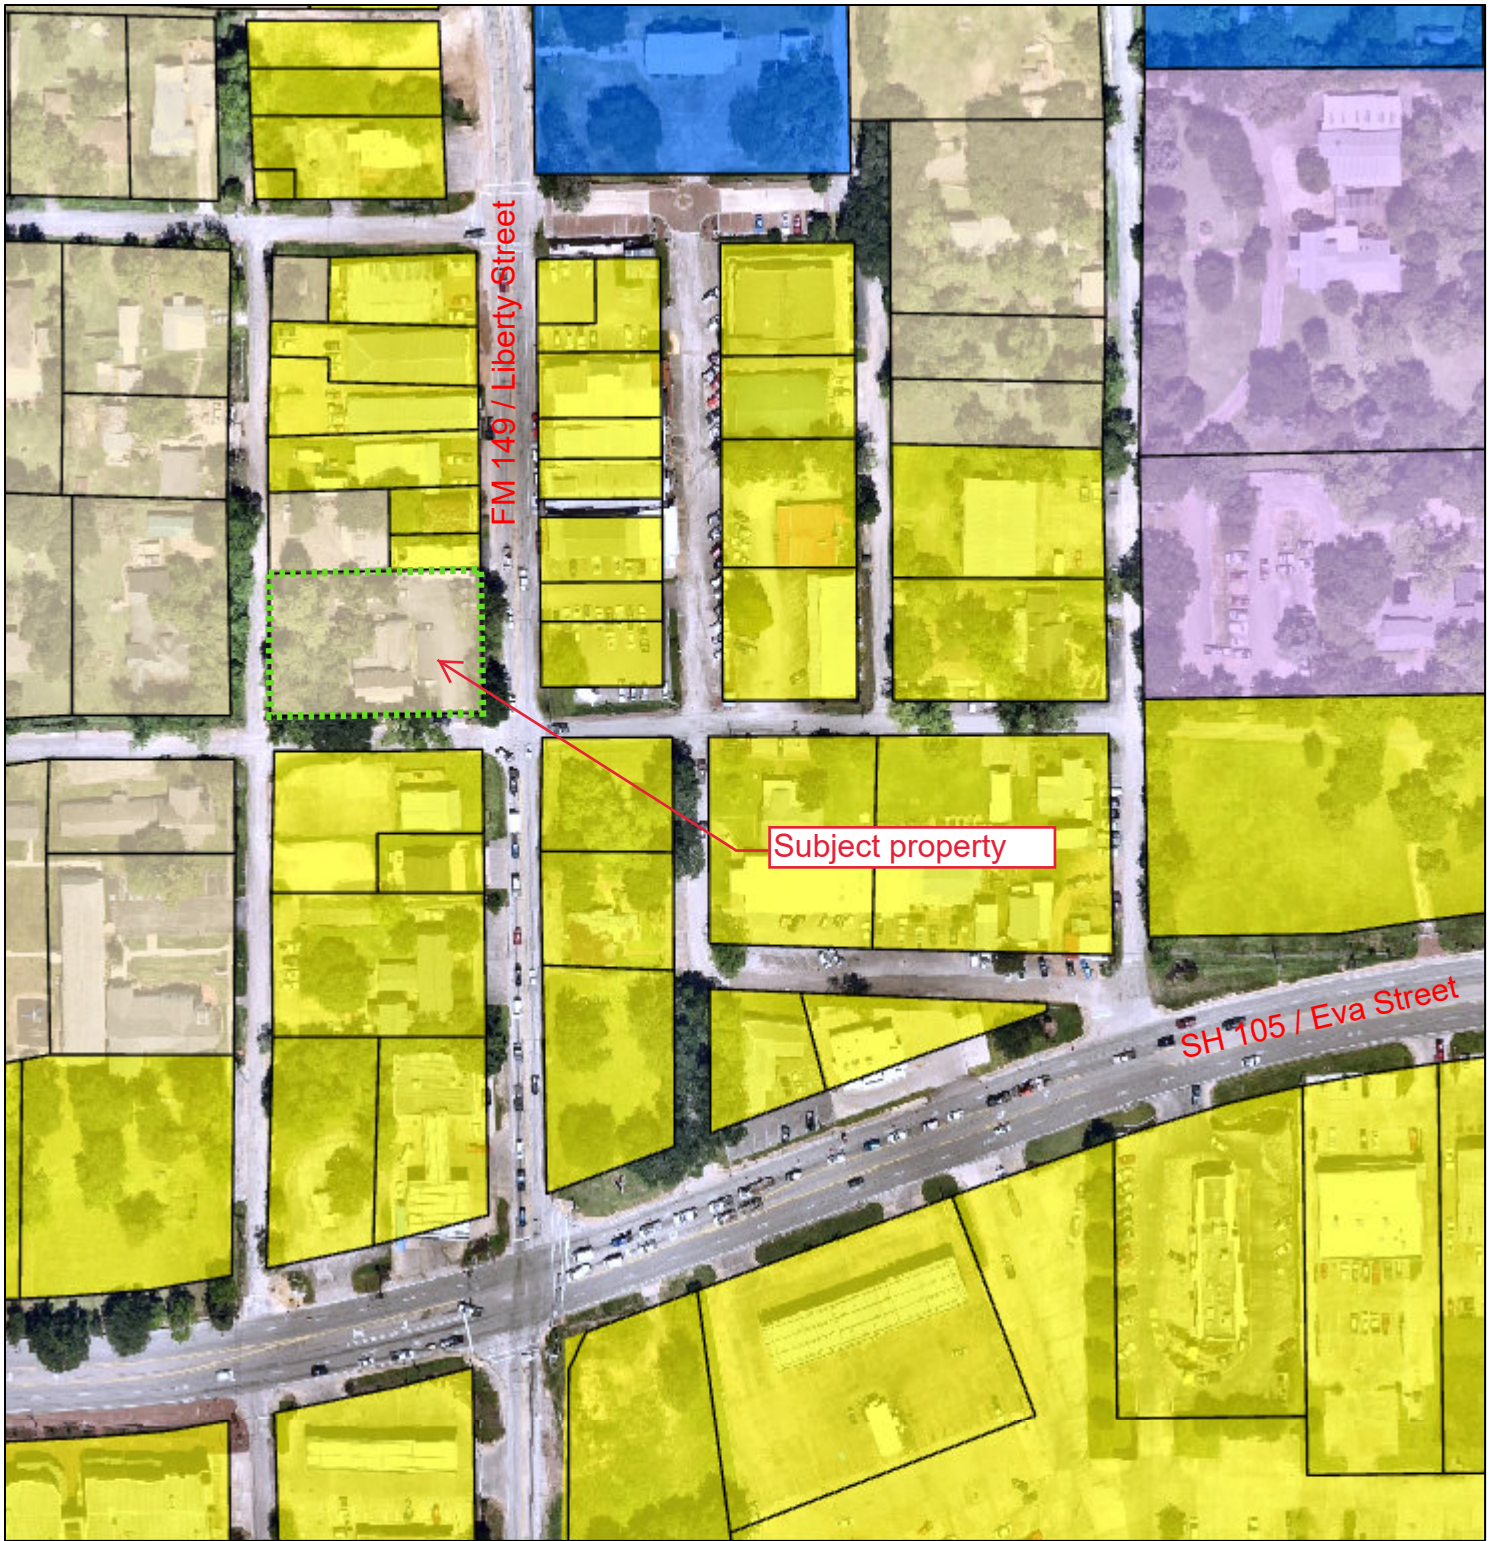

P&Z Final Report: 504 Caroline Rezoning Request Exhibit "A"

1 inch equals 188 feet

Zoning Legend

-  Commercial (B)
-  Single-Family Residential (R-1)
-  Institutional (I)
-  Planned Development (PD)

Date: June 3, 2022