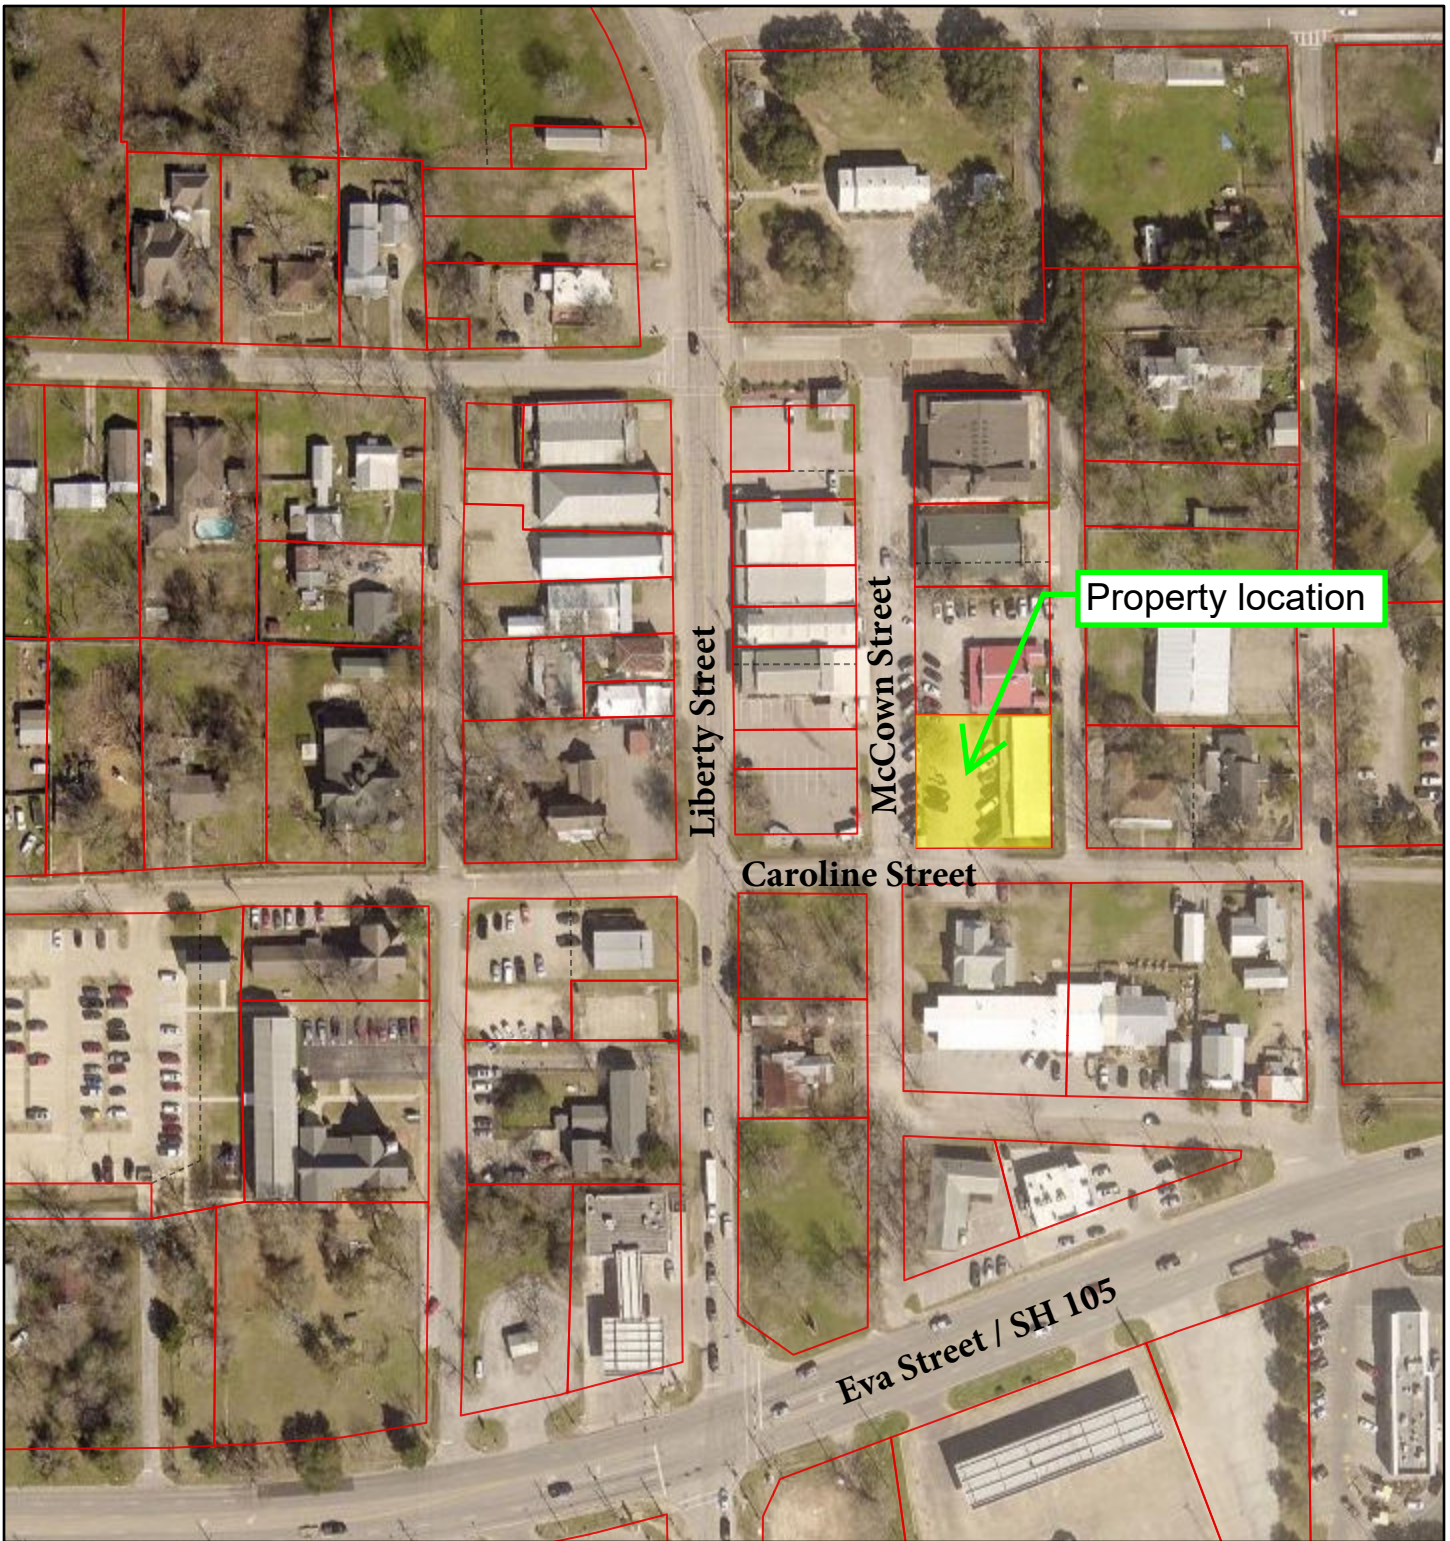

# 202 McCown St Location Map

11/3/2023, 2:12:12 PM

1:2,257

-  Abstracts
-  Parcels
-  Lot Lines

© OpenStreetMap (and) contributors, CC-BY-SA