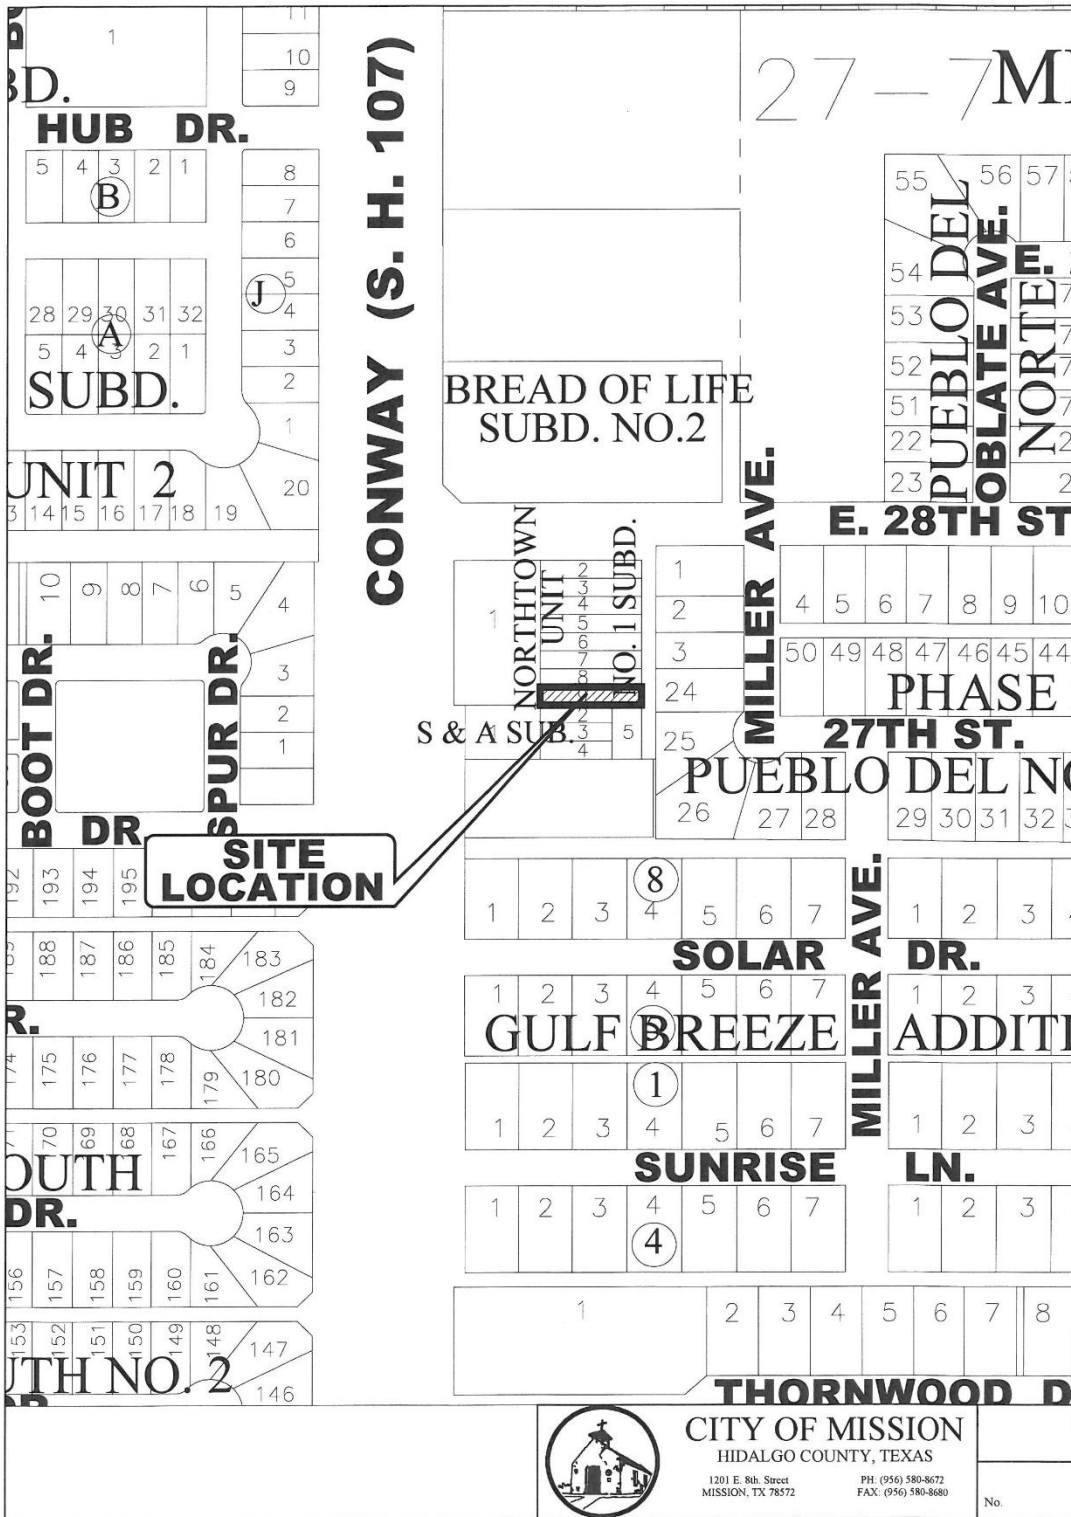

VICINITY MAP

CITY OF MISSION
 HIDALGO COUNTY, TEXAS
 1201 E. 8th Street
 MISSION, TX 78572
 PH: (956) 580-8672
 FAX: (956) 580-8680

No.

ARIEL MAP

ZONING MAP

ZONING LEGEND

- | | | |
|--|---|---|
| ■ A0-I AGRICULTURAL OPEN INTERIM | ■ R-3 MULTI-FAMILY RESIDENTIAL | ■ C-4 HEAVY COMMERCIAL |
| ■ AO-P AGRICULTURAL OPEN PERMANENT | ■ R-4 MOBILE & MODULAR HOME | ■ C-5 ADAPTIVE COMMERCIAL |
| ■ R-1A LARGE LOT SINGLE FAMILY | ■ R-5 HIGH DENSITY MFC'D HOUSING | ■ I-1 LIGHT INDUSTRIAL |
| ■ R-1T TOWNHOUSE RESIDENTIAL | ■ C-1 OFFICE BUILDING | ■ I-2 HEAVY INDUSTRIAL |
| ■ R-1 SINGLE FAMILY RESIDENTIAL | ■ C-2 NEIGHBORHOOD COMMERCIAL | ■ PUD PLANNED UNIT DEVELOPMENT |
| ■ R-2 DUPLEX-FOURPLEX RESIDENTIAL | ■ C-3 GENERAL BUSINESS | ■ P PUBLIC |