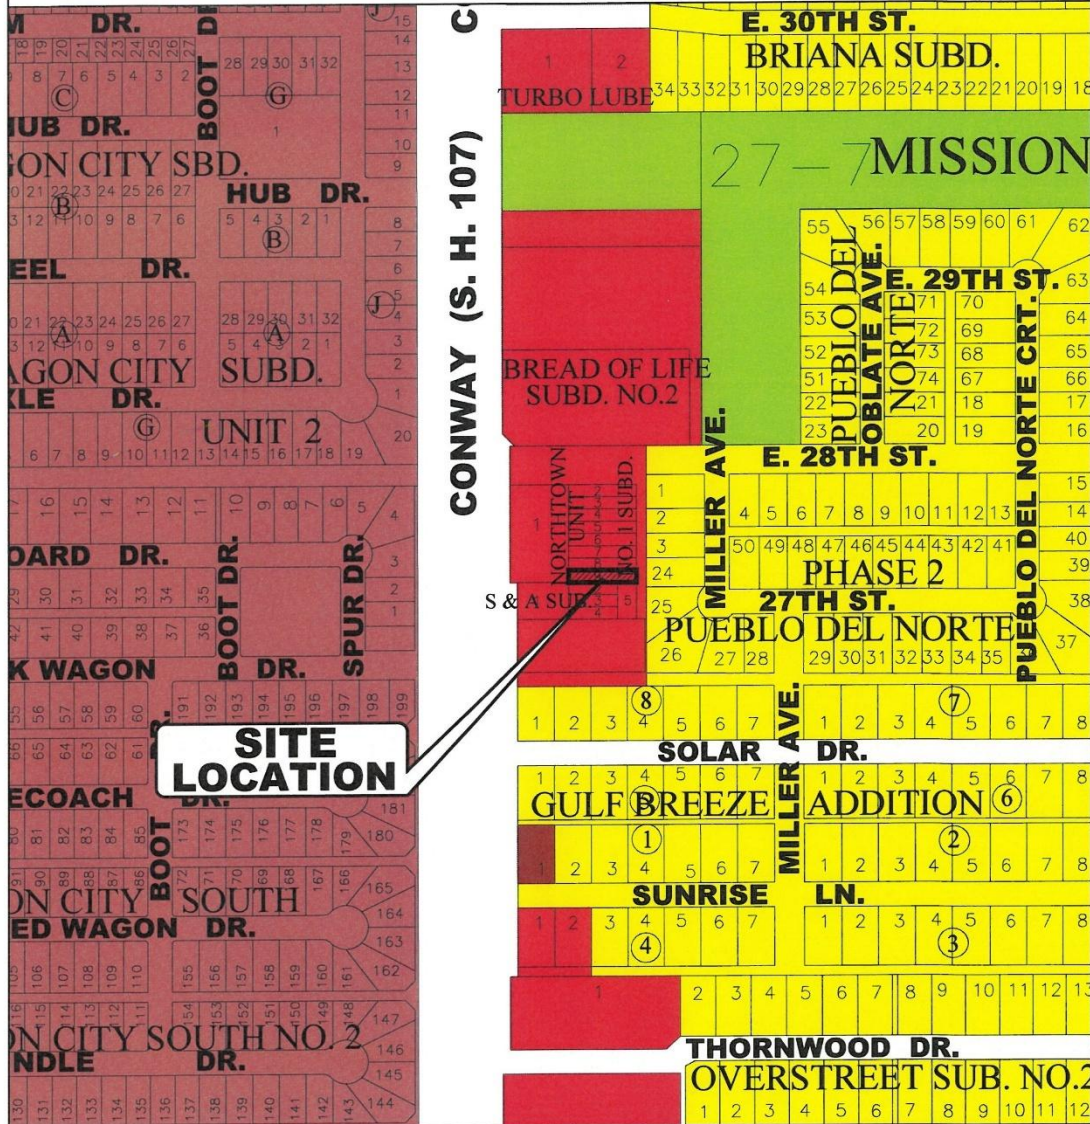

VICINITY MAP

CITY OF MISSION
 HIDALGO COUNTY, TEXAS
 1201 E. 8th Street
 MISSION, TX 78572
 PH: (956) 580-8672
 FAX: (956) 580-8680

No.

ARIEL MAP

ZONING MAP

ZONING LEGEND

- | | | |
|--|---|---|
| ■ A0-I AGRICULTURAL OPEN INTERIM | ■ R-3 MULTI-FAMILY RESIDENTIAL | ■ C-4 HEAVY COMMERCIAL |
| ■ AO-P AGRICULTURAL OPEN PERMANENT | ■ R-4 MOBILE & MODULAR HOME | ■ C-5 ADAPTIVE COMMERCIAL |
| ■ R-1A LARGE LOT SINGLE FAMILY | ■ R-5 HIGH DENSITY MFC'D HOUSING | ■ I-1 LIGHT INDUSTRIAL |
| ■ R-1T TOWNHOUSE RESIDENTIAL | ■ C-1 OFFICE BUILDING | ■ I-2 HEAVY INDUSTRIAL |
| ■ R-1 SINGLE FAMILY RESIDENTIAL | ■ C-2 NEIGHBORHOOD COMMERCIAL | ■ PUD PLANNED UNIT DEVELOPMENT |
| ■ R-2 DUPLEX-FOURPLEX RESIDENTIAL | ■ C-3 GENERAL BUSINESS | ■ P PUBLIC |