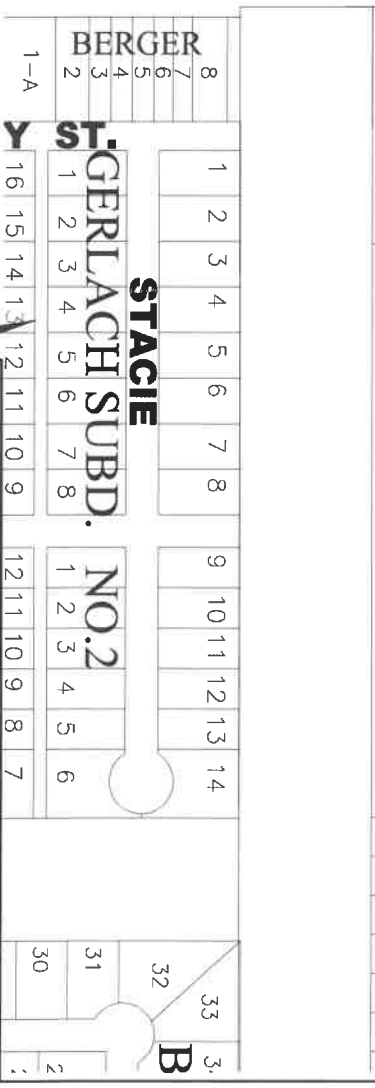

BURG MAIN CANAL R.O.W.

75-6

N. CONWAY AVE.

(107)

CITY OF MISSION
 PLANNING DEPARTMENT
 1201 E. 8th Street
 MISSION, TX 78572
 PH: (956) 580-8672
 FAX: (956) 580-8680

DATE: 08-19-24
 No.