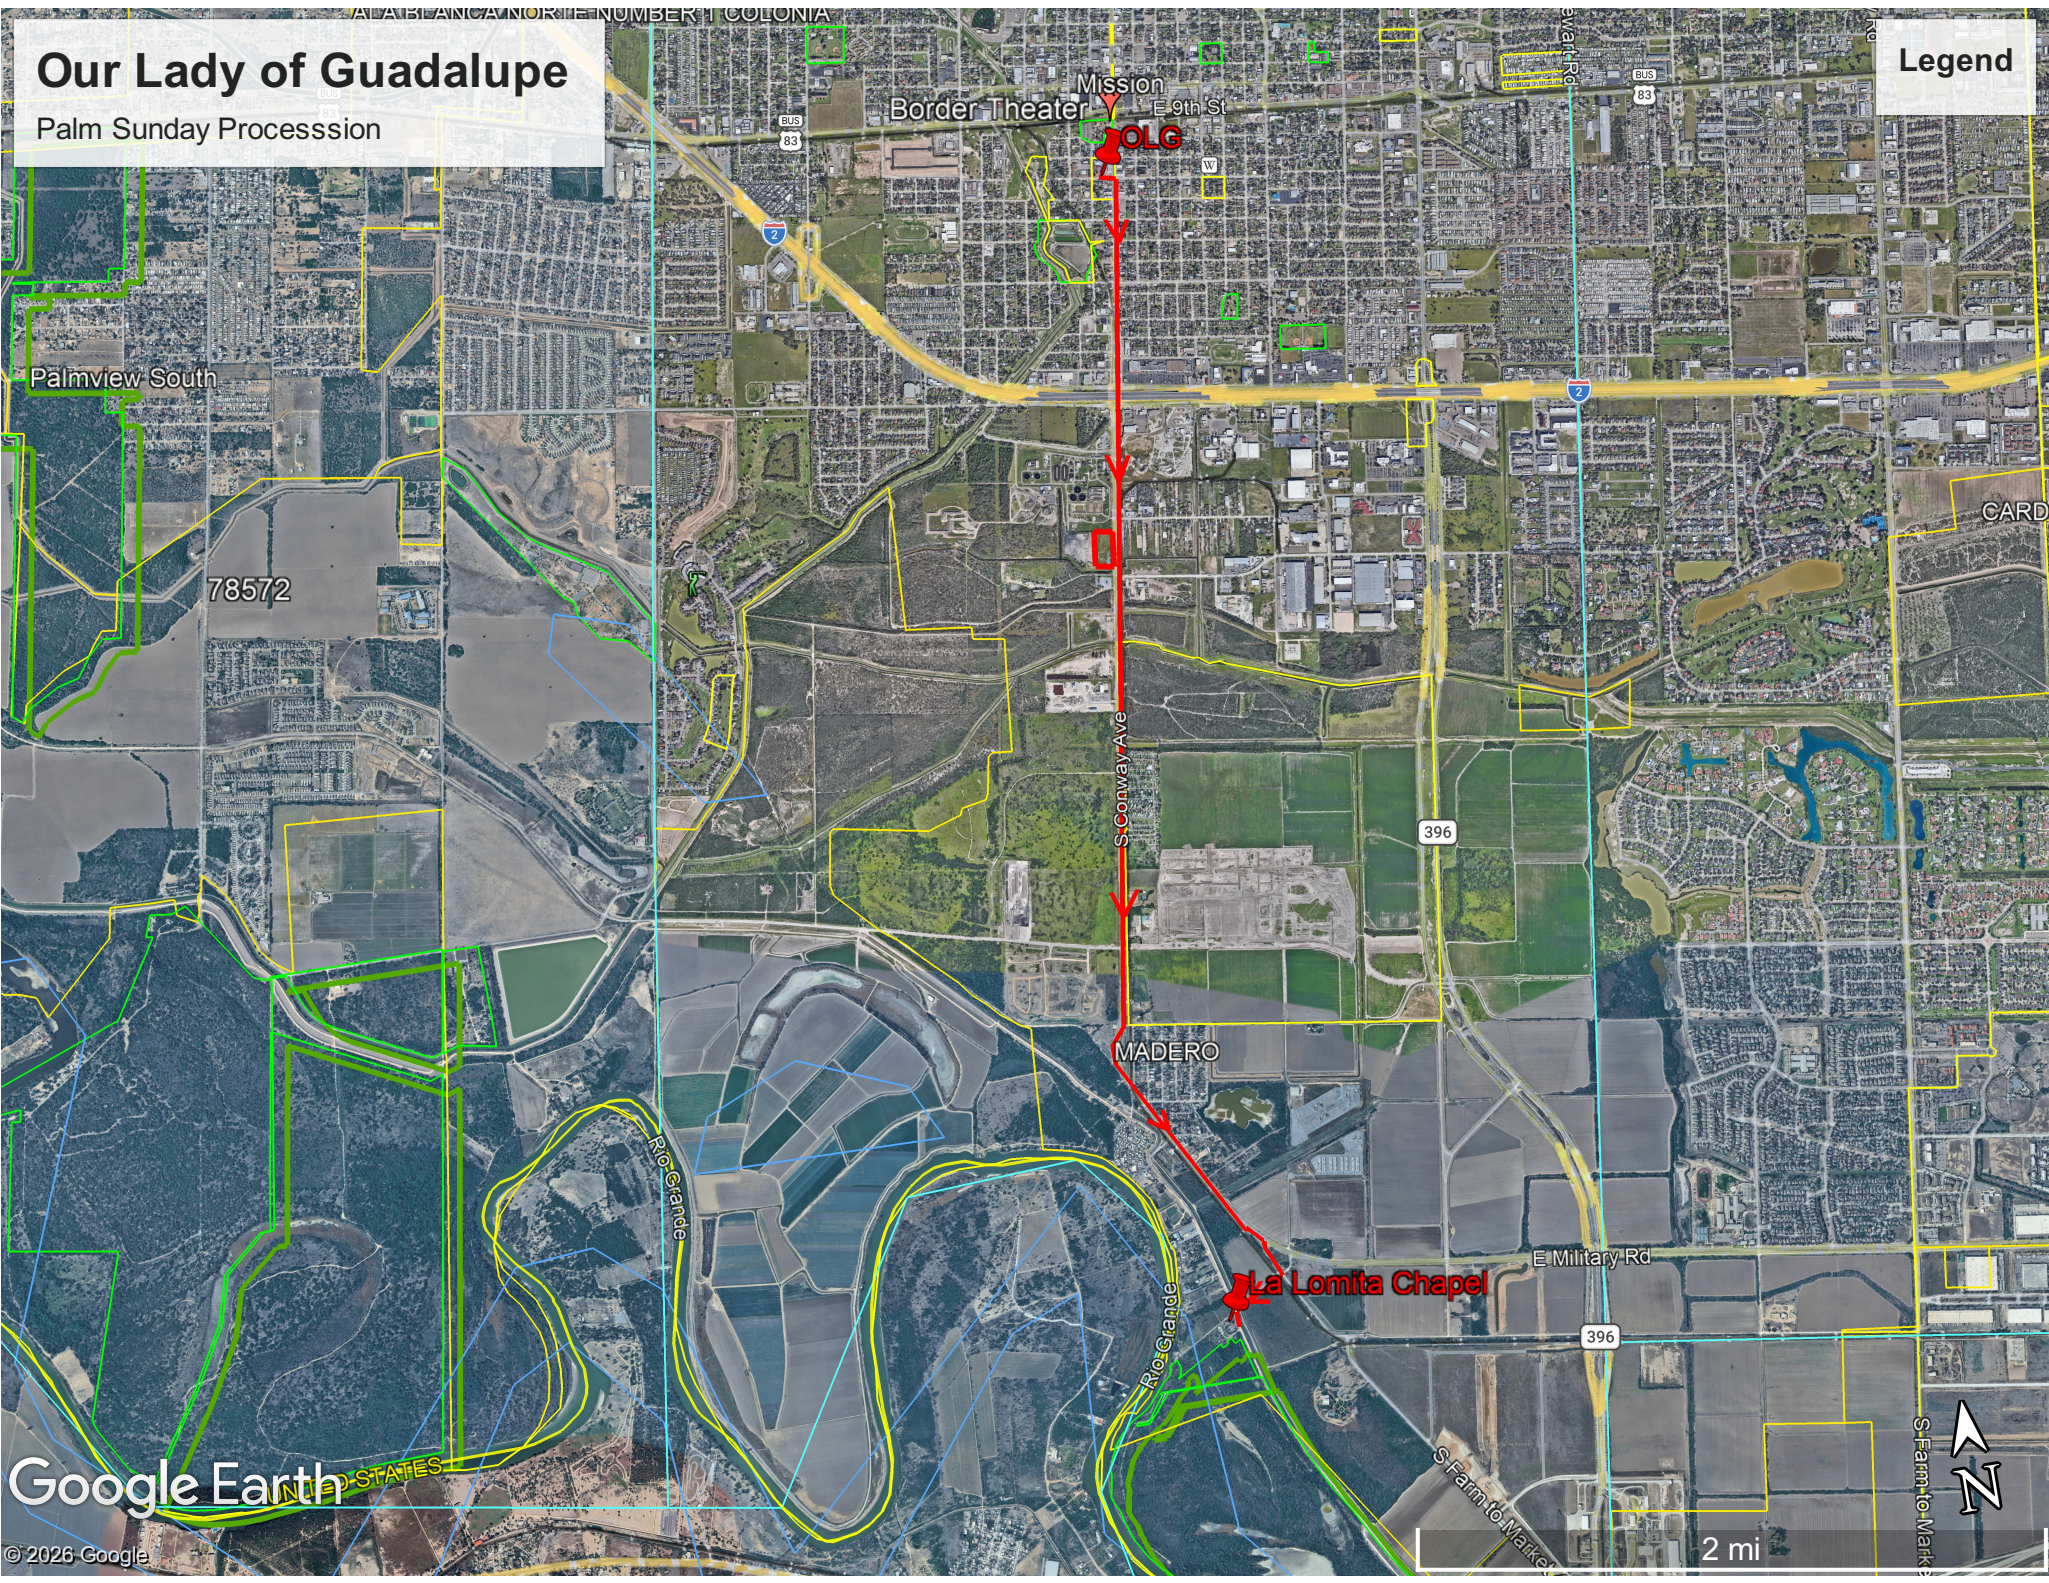

Our Lady of Guadalupe

Palm Sunday Procession

Legend

Google Earth

© 2026 Google

2 mi