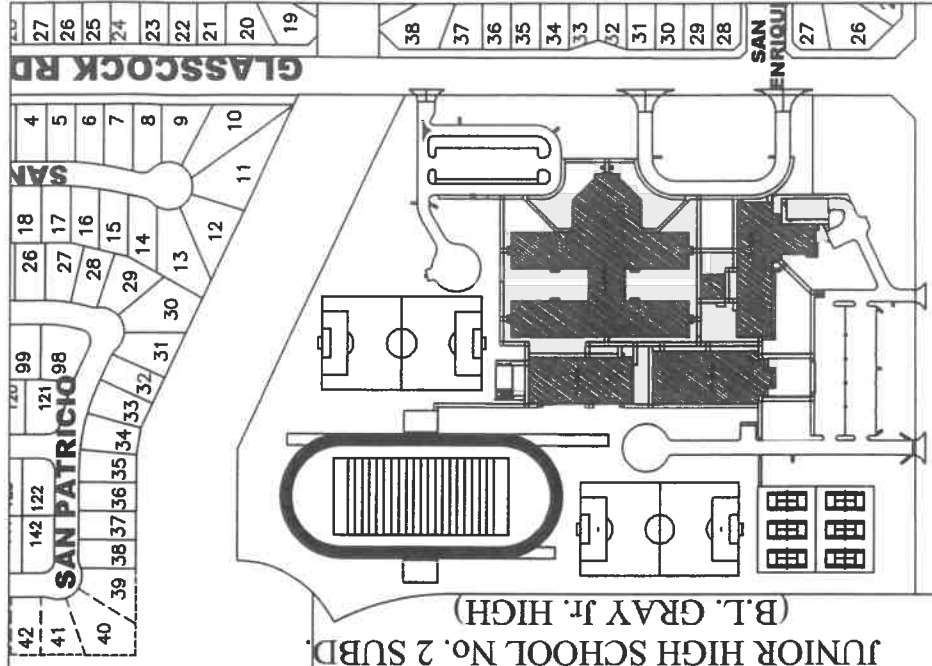

**SITE
LOCATION**

ANZALDUAS HWY.

6-12

61

MILITARY (F.M. 1016)

SHARYLAND I.S.D.
JUNIOR HIGH SCHOOL No. 2 SUBD.
(B.L. GRAY Jr. HIGH)

SITE LOCATION MAP

CITY OF MISSION
HIDALGO COUNTY, TEXAS