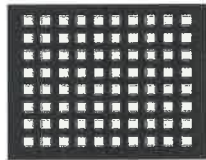

Wine Red
(RAL 3005)

Graphite Grey
(RAL 7024)

Gun Metal Grey
(RAL 9006)

Jet Black

Medium Bronze

Window Grey
(RAL 7040)

Moss Green
(RAL 6005)

Moss Grey
(RAL 7003)

Signal Blue
(RAL 5005)

Sky White
(RAL 9010)

PATTERNS

"B"
Basket Weave

"S"
Squares

"C"
Circles

"M"
Moroccan

"H"
Horizontal Slots

"D"
Diamond Mesh

REGENCY PATTERNS

"A"
Arcadia

"PA"
Palisade

MATERIALS

IPE Wood Planks

Recycled Plastic Planks
(Cedar)

Recycled Plastic Planks
(Grey)