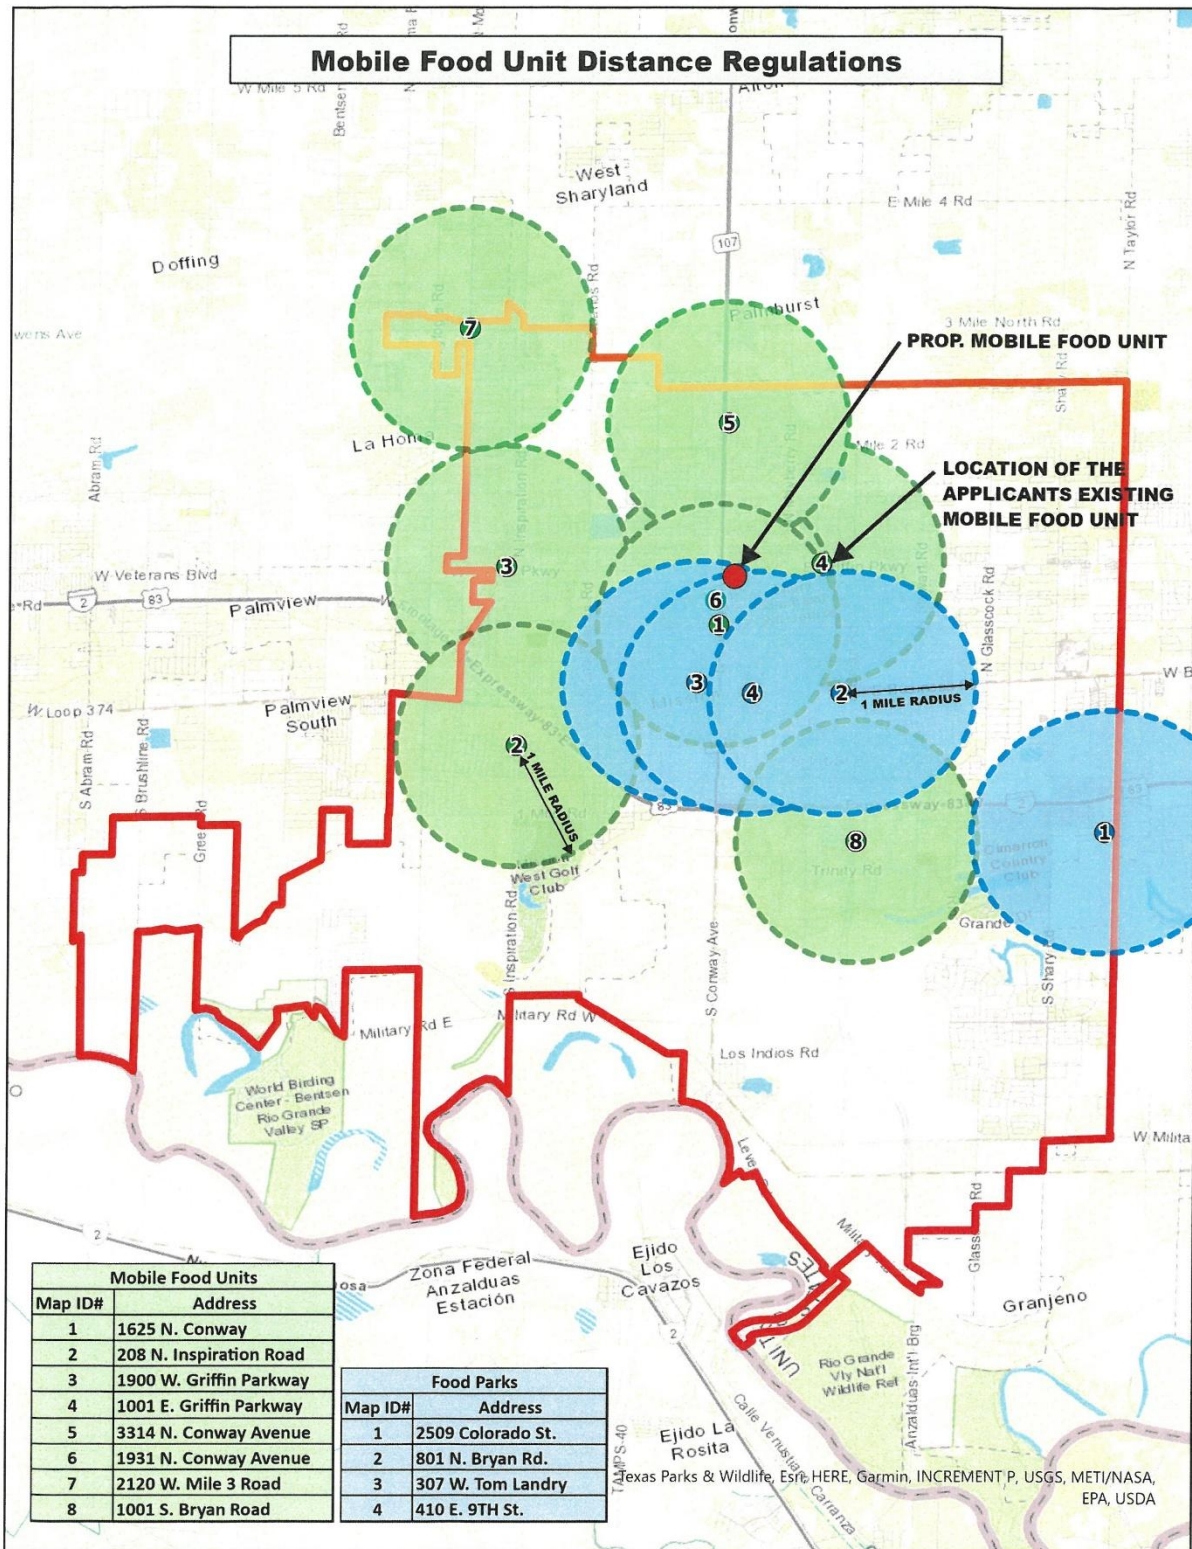

ATTACHMENTS