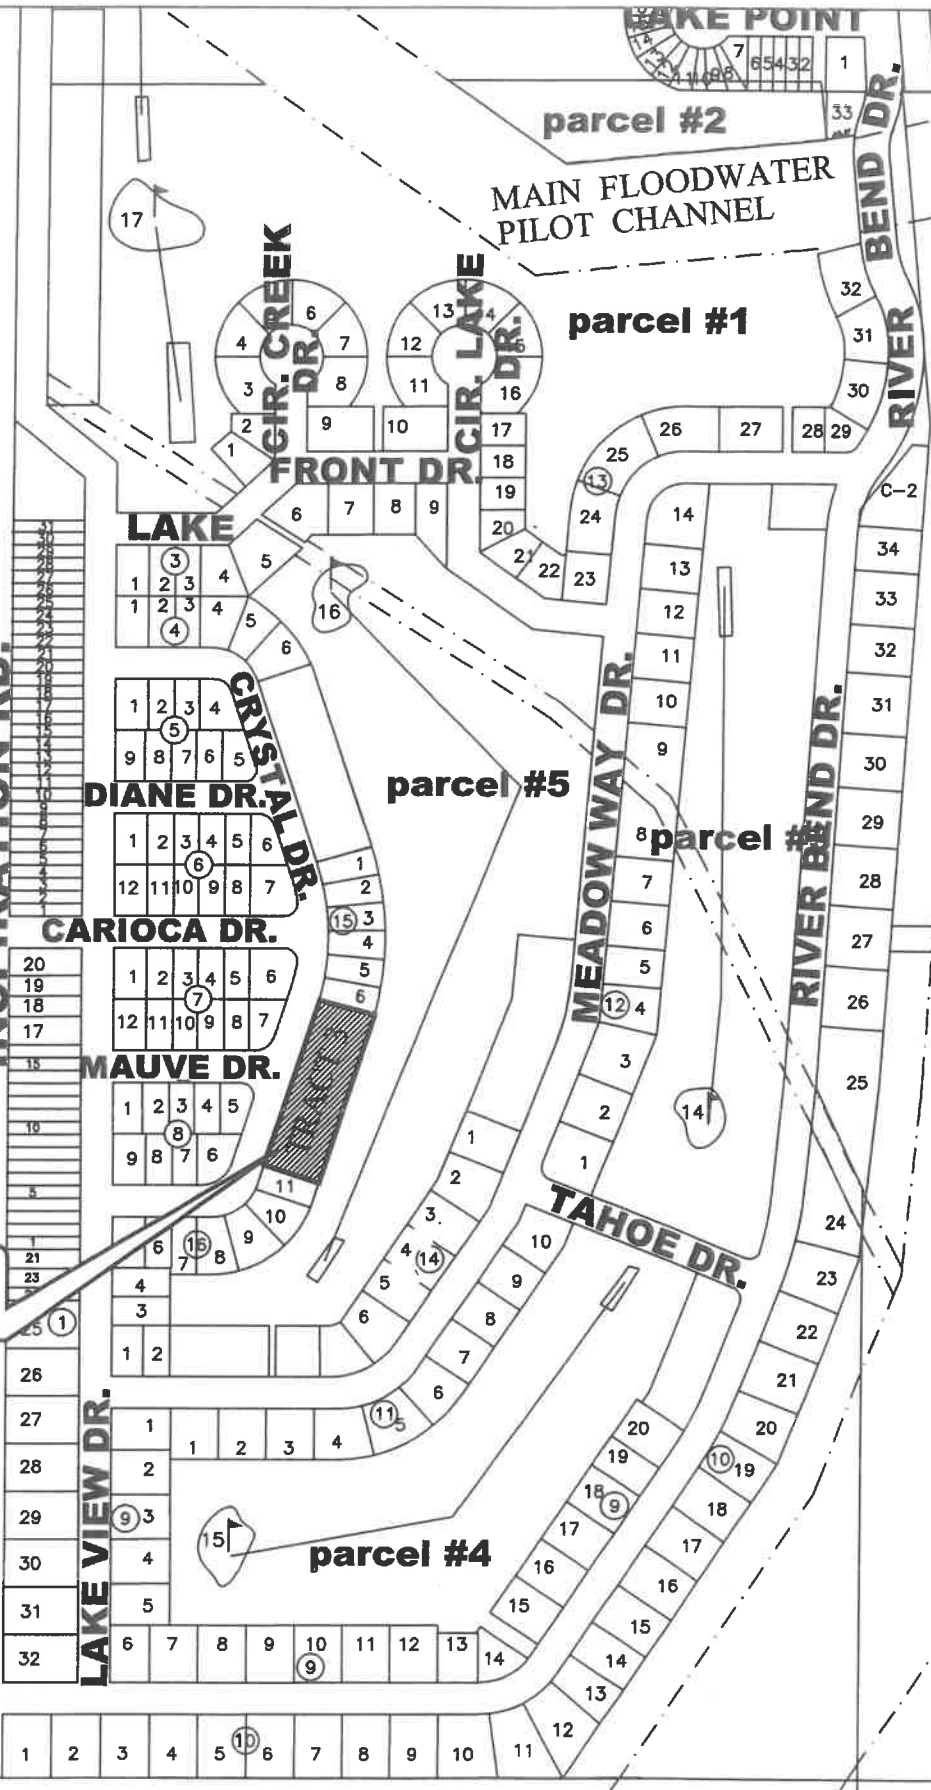

MISSION MUNICIPAL PARK

LAKE POINT

parcel #2

MAIN FLOODWATER PILOT CHANNEL

parcel #1

GIR. CREEK DR.

GIR. LAKE DR.

FRONT DR.

LAKE

parcel #5

parcel #4

INSPIRATION RD.

CRYSTAL DR.

DIANE DR.

CARIOCA DR.

MAUVE DR.

MEADOW WAY DR.

RIVER BEND DR.

MISSION MAIN CANAL

LOCATION SITE

RIO GRANDE VALLEY STATE VETERANS CEMETERY

CITY OF MISSION
HIDALGO COUNTY, TEXAS

1201 E. 8th Street
MISSION, TX 78572

PH: (956) 580-8672
FAX: (956) 580-8680

No.