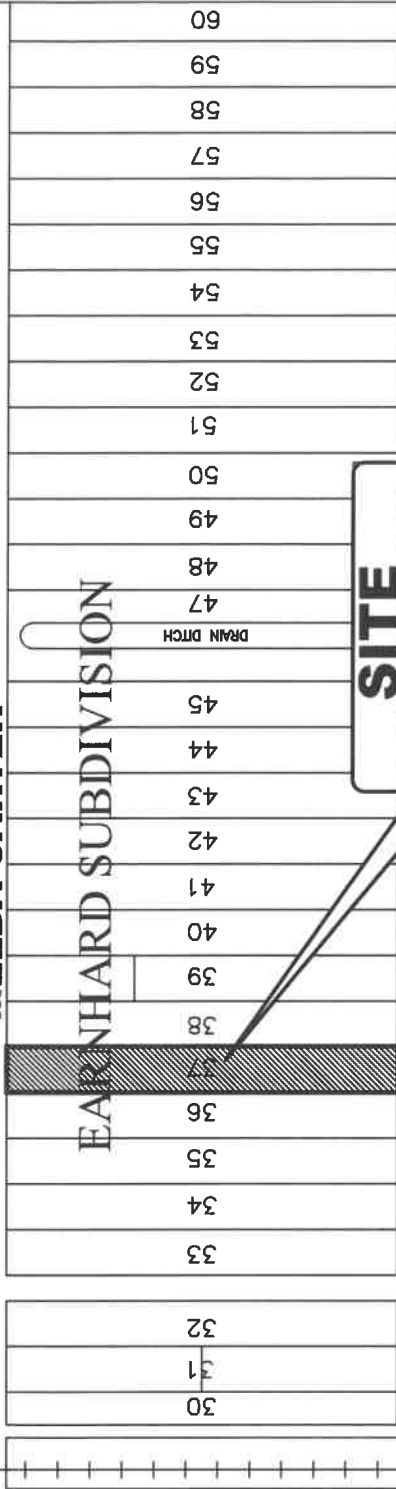

ITEM# 1.5

REZONING:

A tract of land being tract 37,
Resubdivision of M.L. Woods CO., Inc.
(aka Lot 37, Earnhard Subdivision U/R)
C-3 to R-1
Rosbel Avila

REVIEW DATA

The subject site is located approximately 700' east of Conway Blvd. along the south side of Melba Carter – see vicinity map.

SURROUNDING ZONES:

N:	R-1	– Single Family Residential
E:	R-1	– Single Family Residential
W:	C-3	– General Business
S:	I-1	– Light Industrial

EXISTING LAND USES:

N:	Residential
E:	Vacant Lot
W:	Commercial Building
S:	Open Acreage
Site:	Residential

RECOMMENDATION: Staff recommends approval.

Sewer Plant

S. CONWAY BLVD. (F.M.1016)

Railroad Spur

MELBA CARTER

HEARNHARD SUBDIVISION

TONEY TRANSPORT

LOT 1