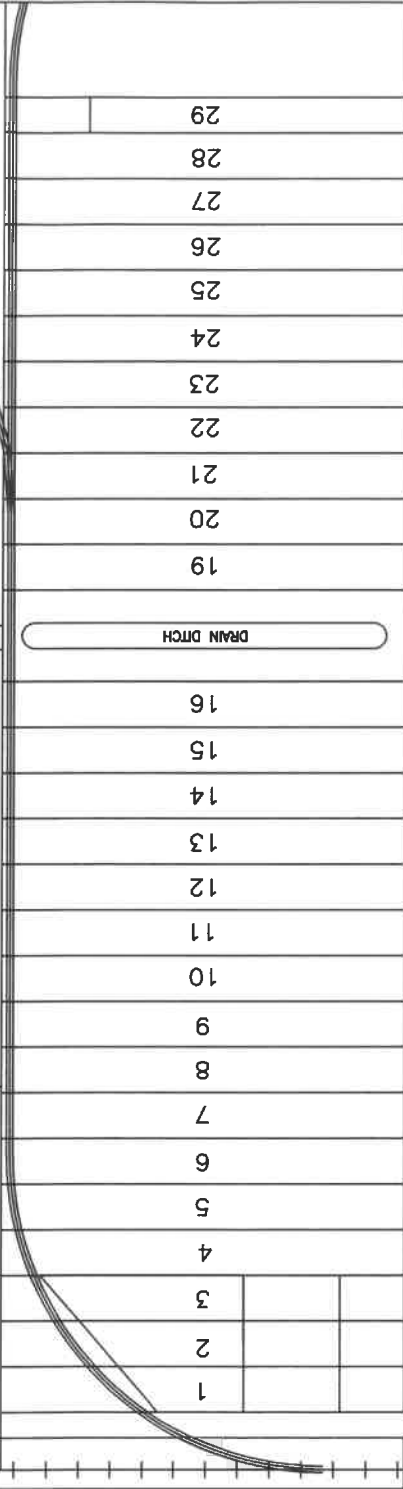

Sewer Plant

S. CONWAY BLVD. (F.M.1016)

Railroad Spur

MELBA CARTER

HEARNHARD SUBDIVISION