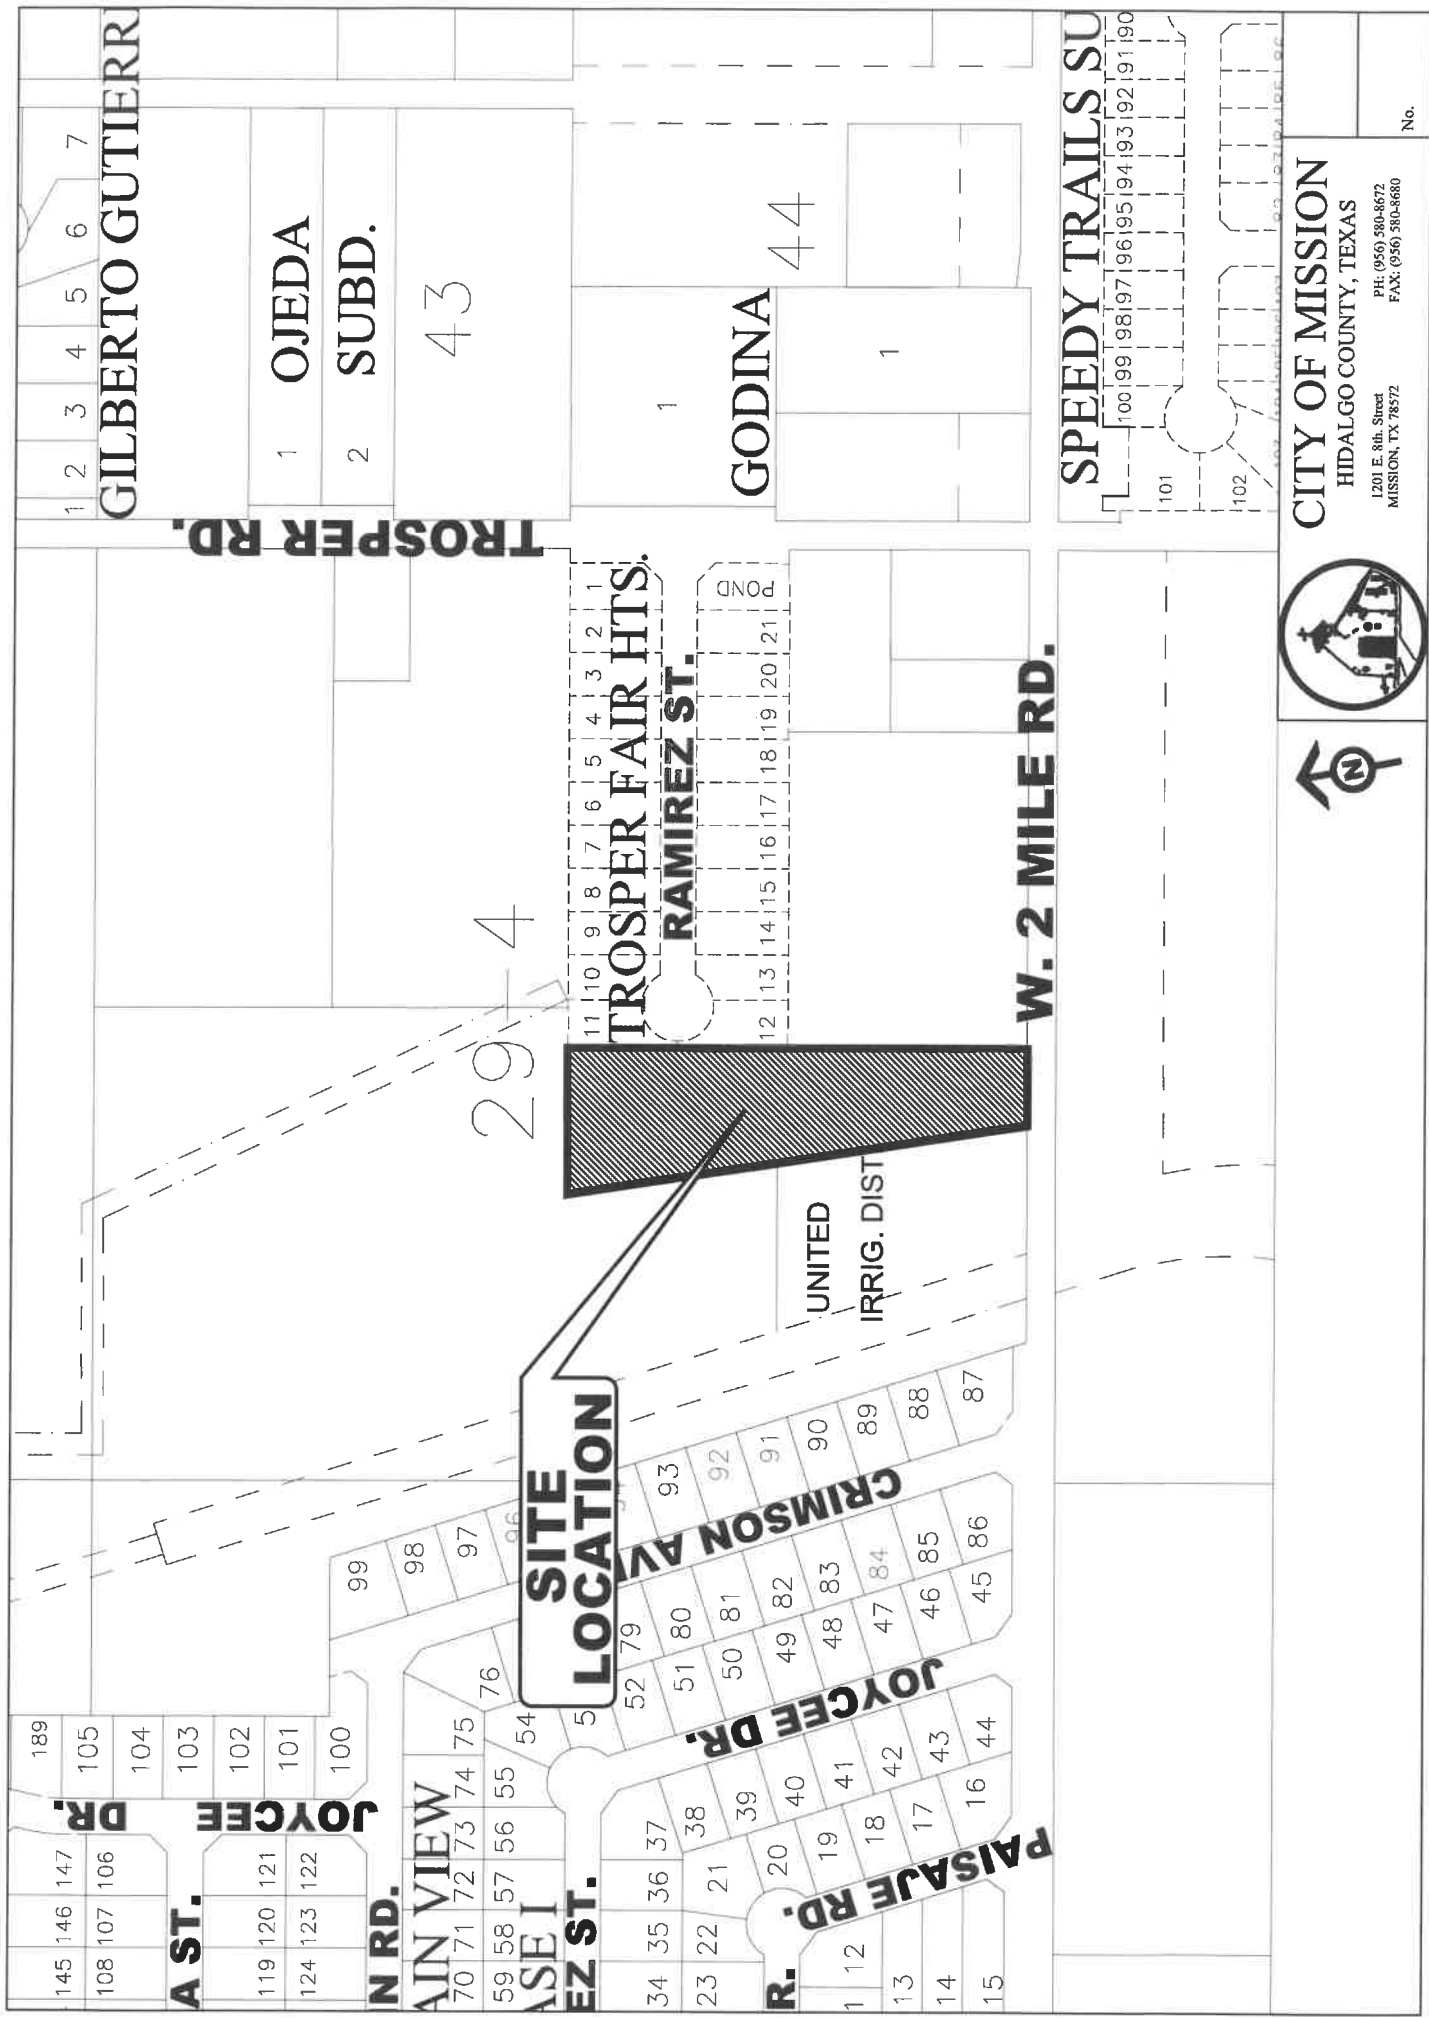

CITY OF MISSION
HIDALGO COUNTY, TEXAS
1201 E. 8th Street
MISSION, TX 78572
PH: (956) 580-8672
FAX: (956) 580-5680

No.