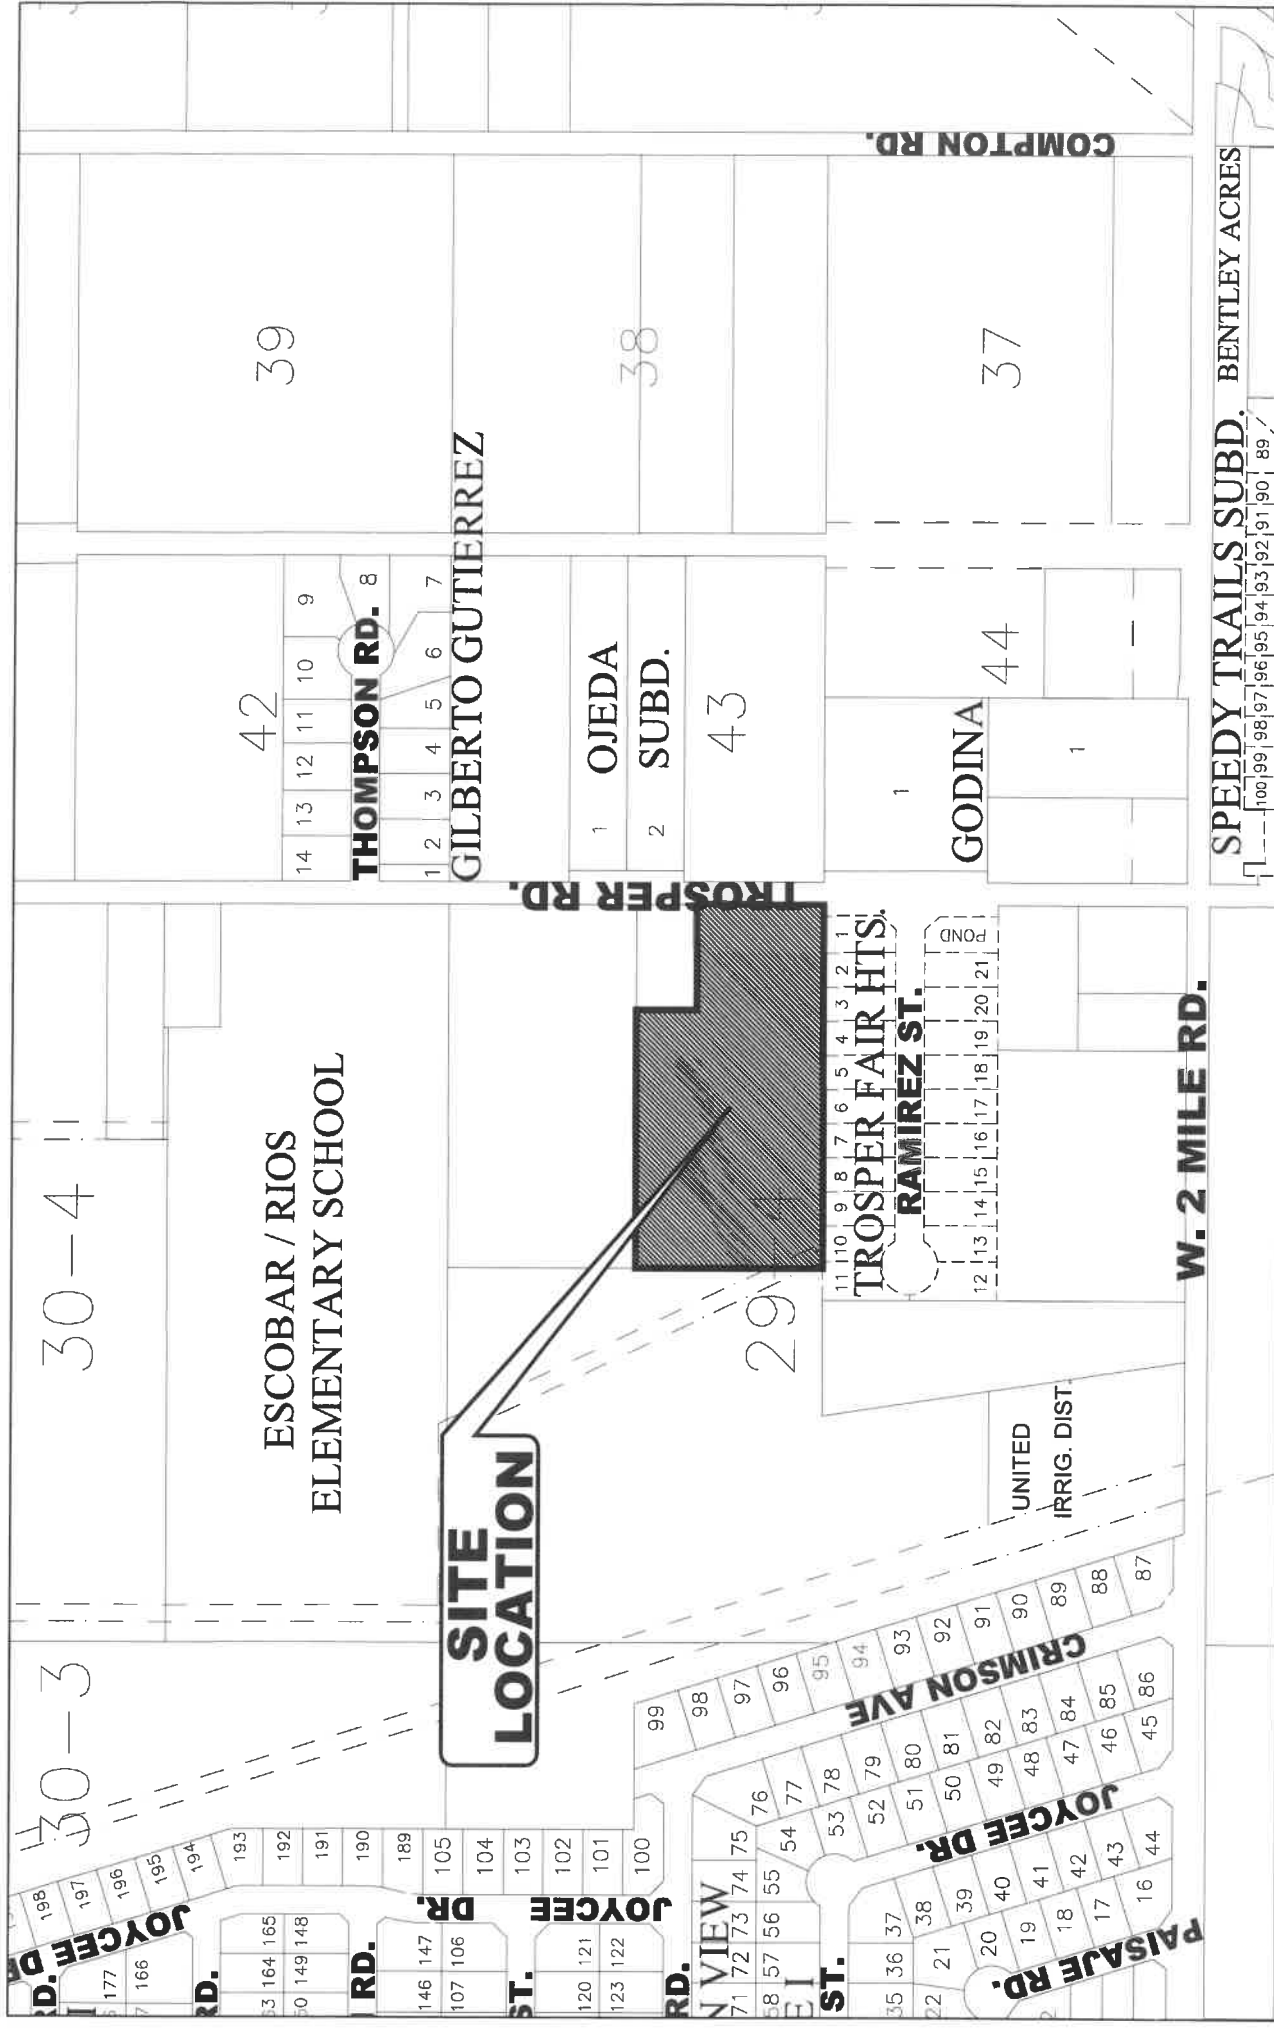

SPEEDY TRAILS SUBD. BENTLEY ACRES
100, 99, 98, 97, 96, 95, 94, 93, 92, 91, 90, 89

CITY OF MISSION
HIDALGO COUNTY, TEXAS
1201 E. 8th Street
MISSION, TX 78572
PH: (956) 580-8672
FAX: (956) 580-8680

No.