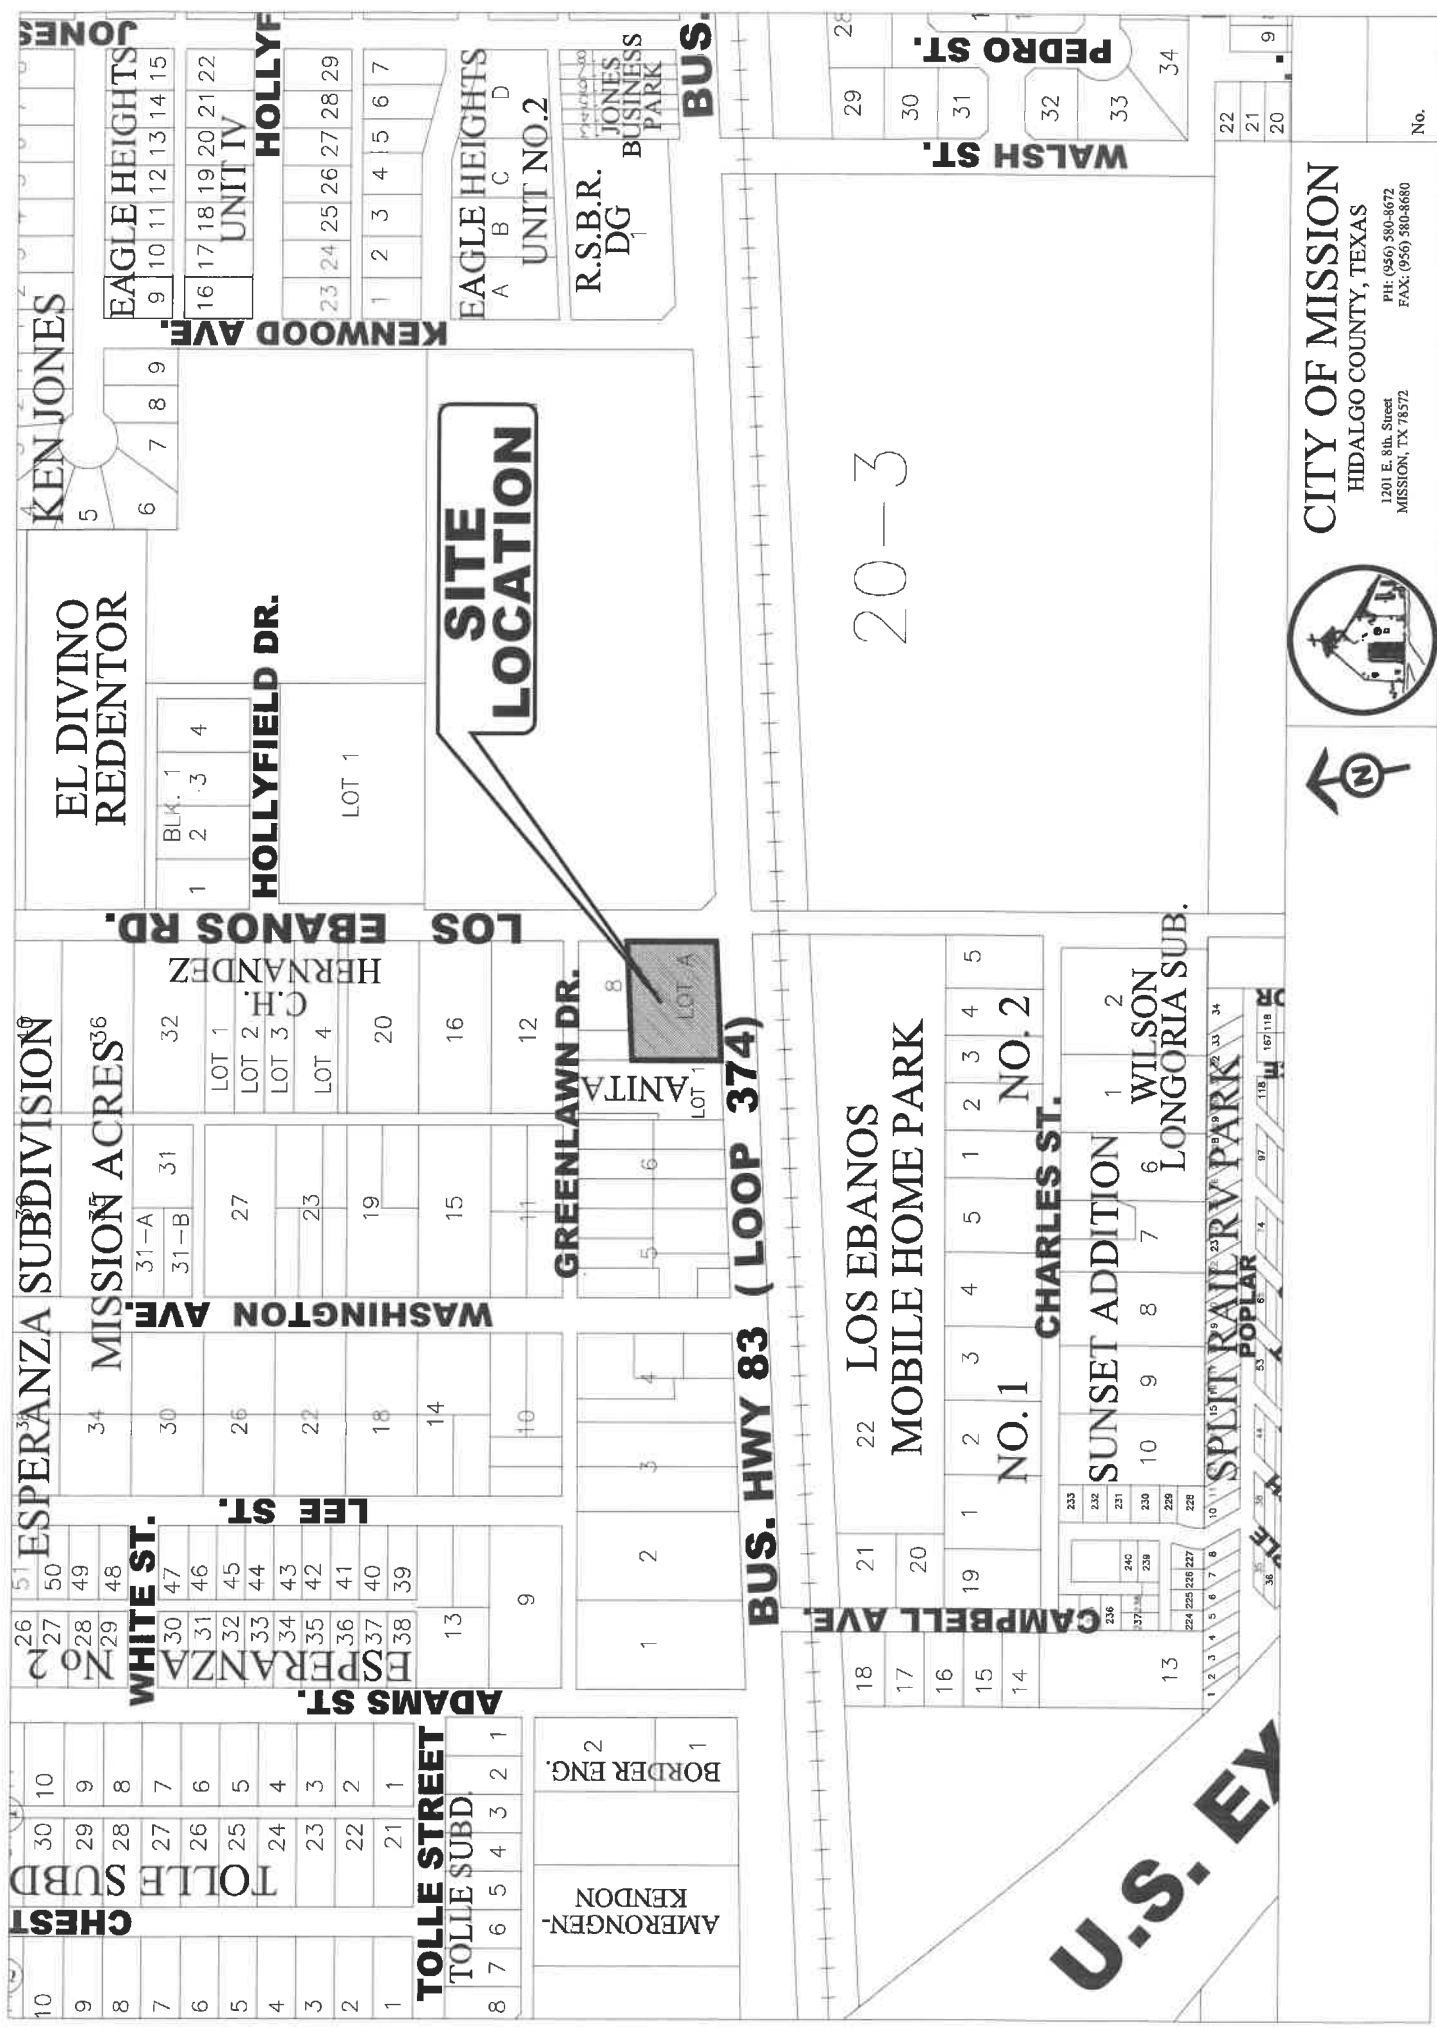

**SITE
LOCATION**

20-3

CITY OF MISSION
HIDALGO COUNTY, TEXAS
1201 E. 8th. Street
MISSION, TX 78572
PH: (956) 580-8672
FAX: (956) 580-8680

No.

U.S. EX