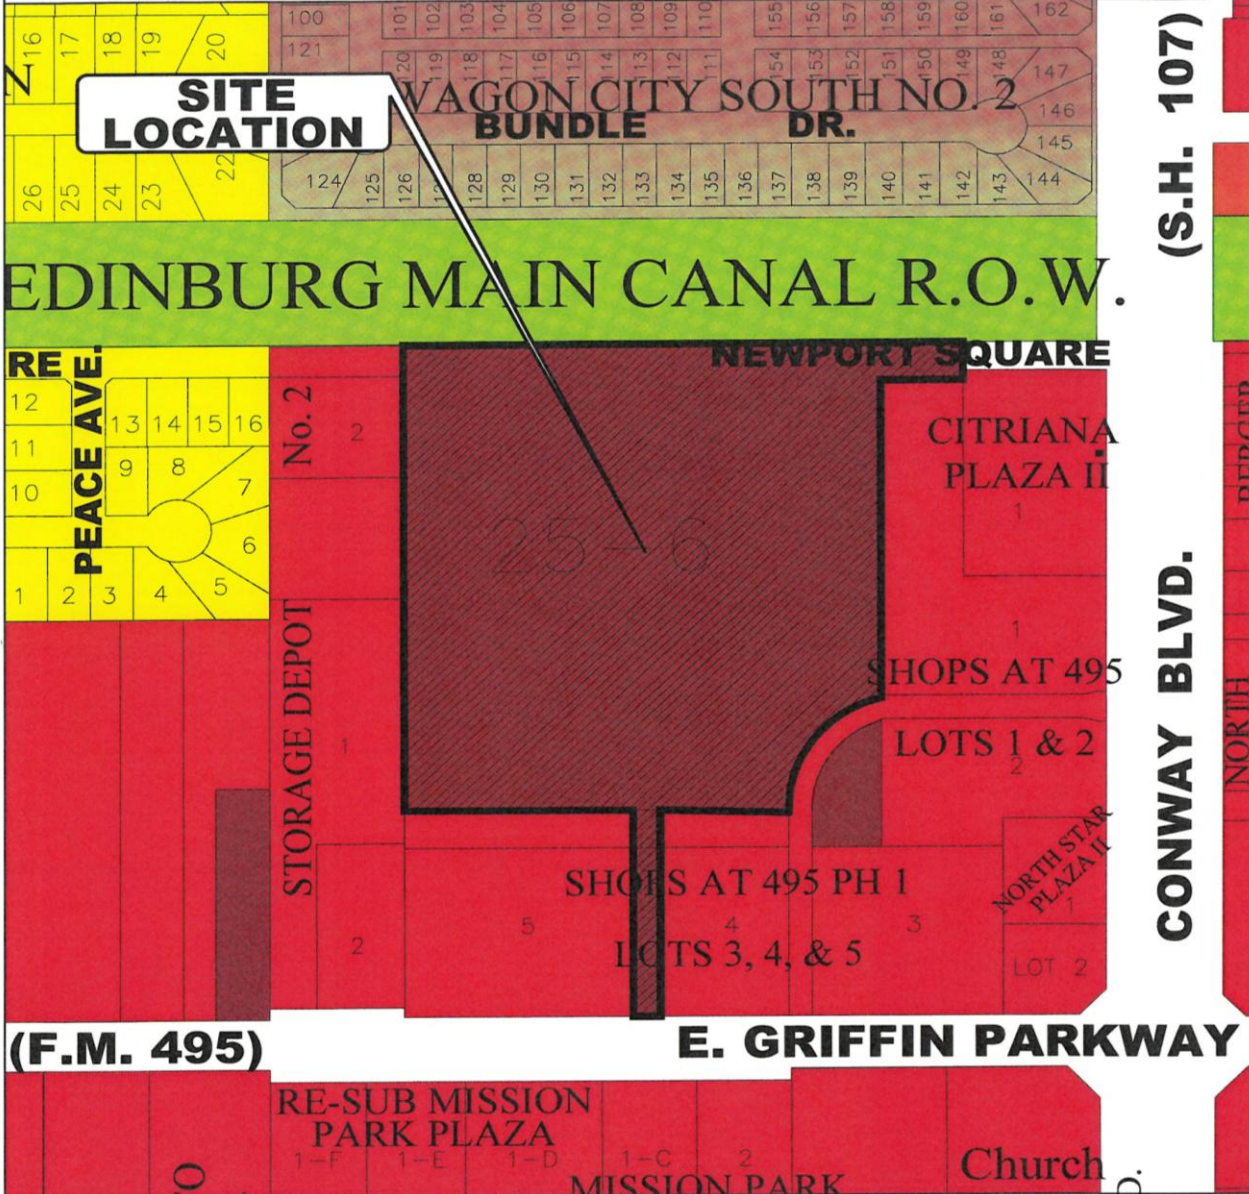

LEGAL NOTICE MAP

SITE LOCATION

CONWAY BLVD. (S.H. 107)

200' RADIUS MAILOUT

CITY OF MISSION
 HIDALGO COUNTY, TEXAS
 1201 E. 8th Street
 MISSION, TX 78572
 PH: (956) 580-8672
 FAX: (956) 580-8680

No.

ZONING MAP

SITE LOCATION

ZONING LEGEND

- | | | | | | |
|--|----------------------------------|--|--------------------------------|--|------------------------------|
| | A0-I AGRICULTURAL OPEN INTERIM | | R-3 MULTI-FAMILY RESIDENTIAL | | C-4 HEAVY COMMERCIAL |
| | AO-P AGRICULTURAL OPEN PERMANENT | | R-4 MOBILE & MODULAR HOME | | C-5 ADAPTIVE COMMERCIAL |
| | R-1A LARGE LOT SINGLE FAMILY | | R-5 HIGH DENSITY MFCTD HOUSING | | I-1 LIGHT INDUSTRIAL |
| | R-1T TOWNHOUSE RESIDENTIAL | | C-1 OFFICE BUILDING | | I-2 HEAVY INDUSTRIAL |
| | R-1 SINGLE FAMILY RESIDENTIAL | | C-2 NEIGHBORHOOD COMMERCIAL | | PUD PLANNED UNIT DEVELOPMENT |
| | R-2 DUPLEX-FOURPLEX RESIDENTIAL | | C-3 GENERAL BUSINESS | | P PUBLIC |