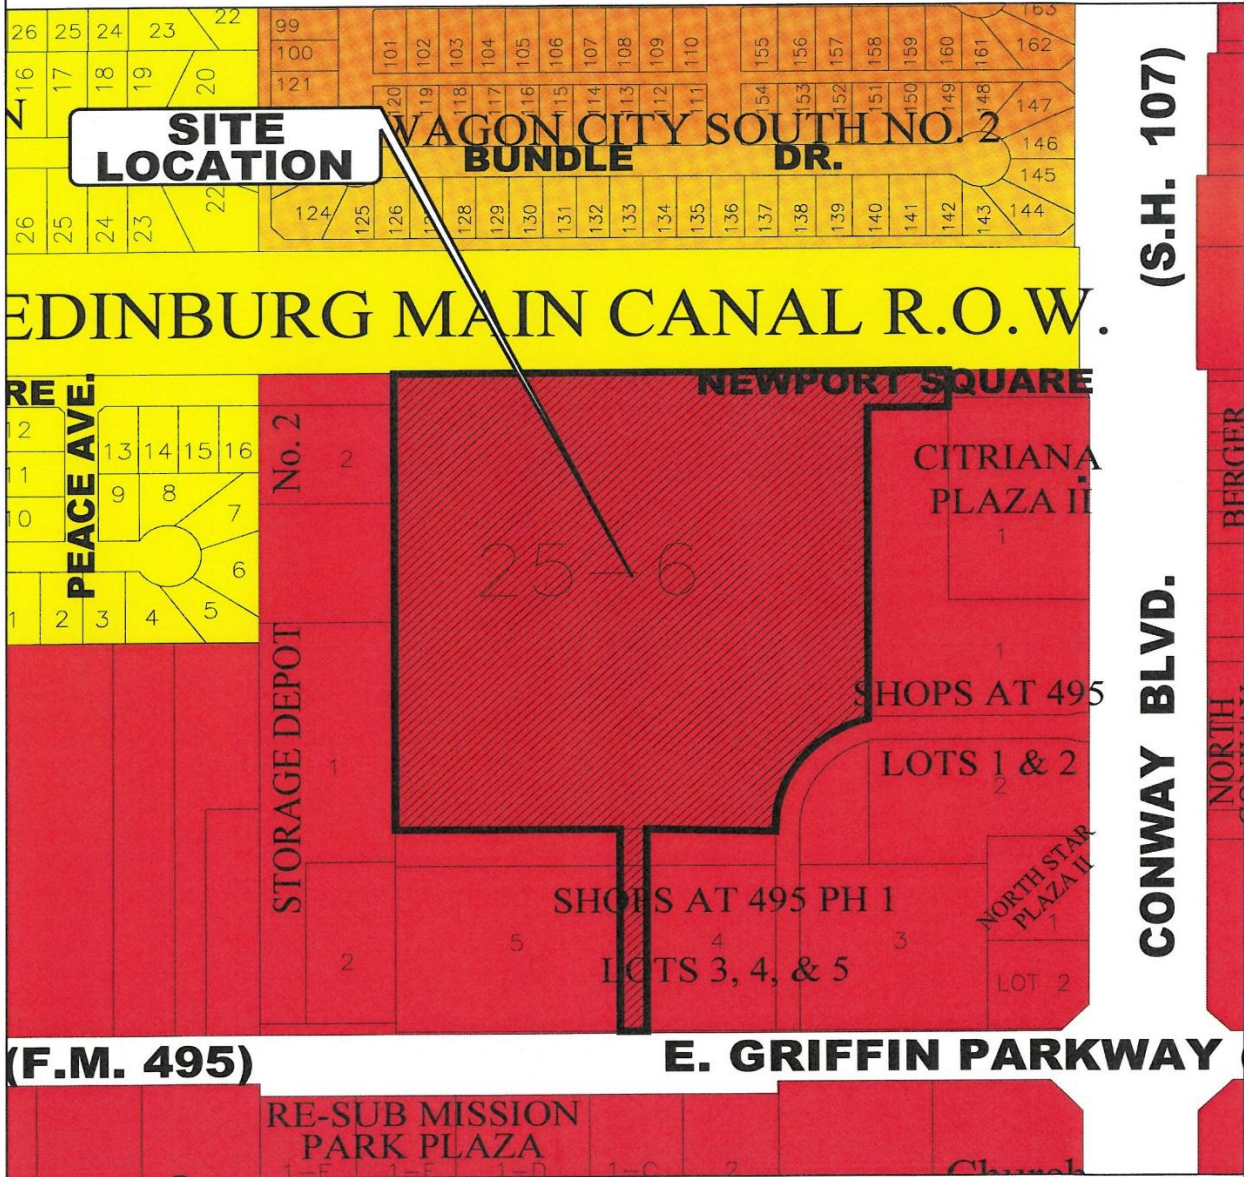

FUTURE LAND USE MAP

(F.M. 495)

E. GRIFFIN PARKWAY

FUTURE LAND USE MAP

- LD - Low Density Res.	- GC - General Commercial
- LDA - Lower Density Res.	- HC - Heavy Commercial
- MD - Moderate Density Res.	- I - Industrial
- HD - High Density Res.	- P - Public
- Neighborhood Commercial	- PUD - Planned Unit Development