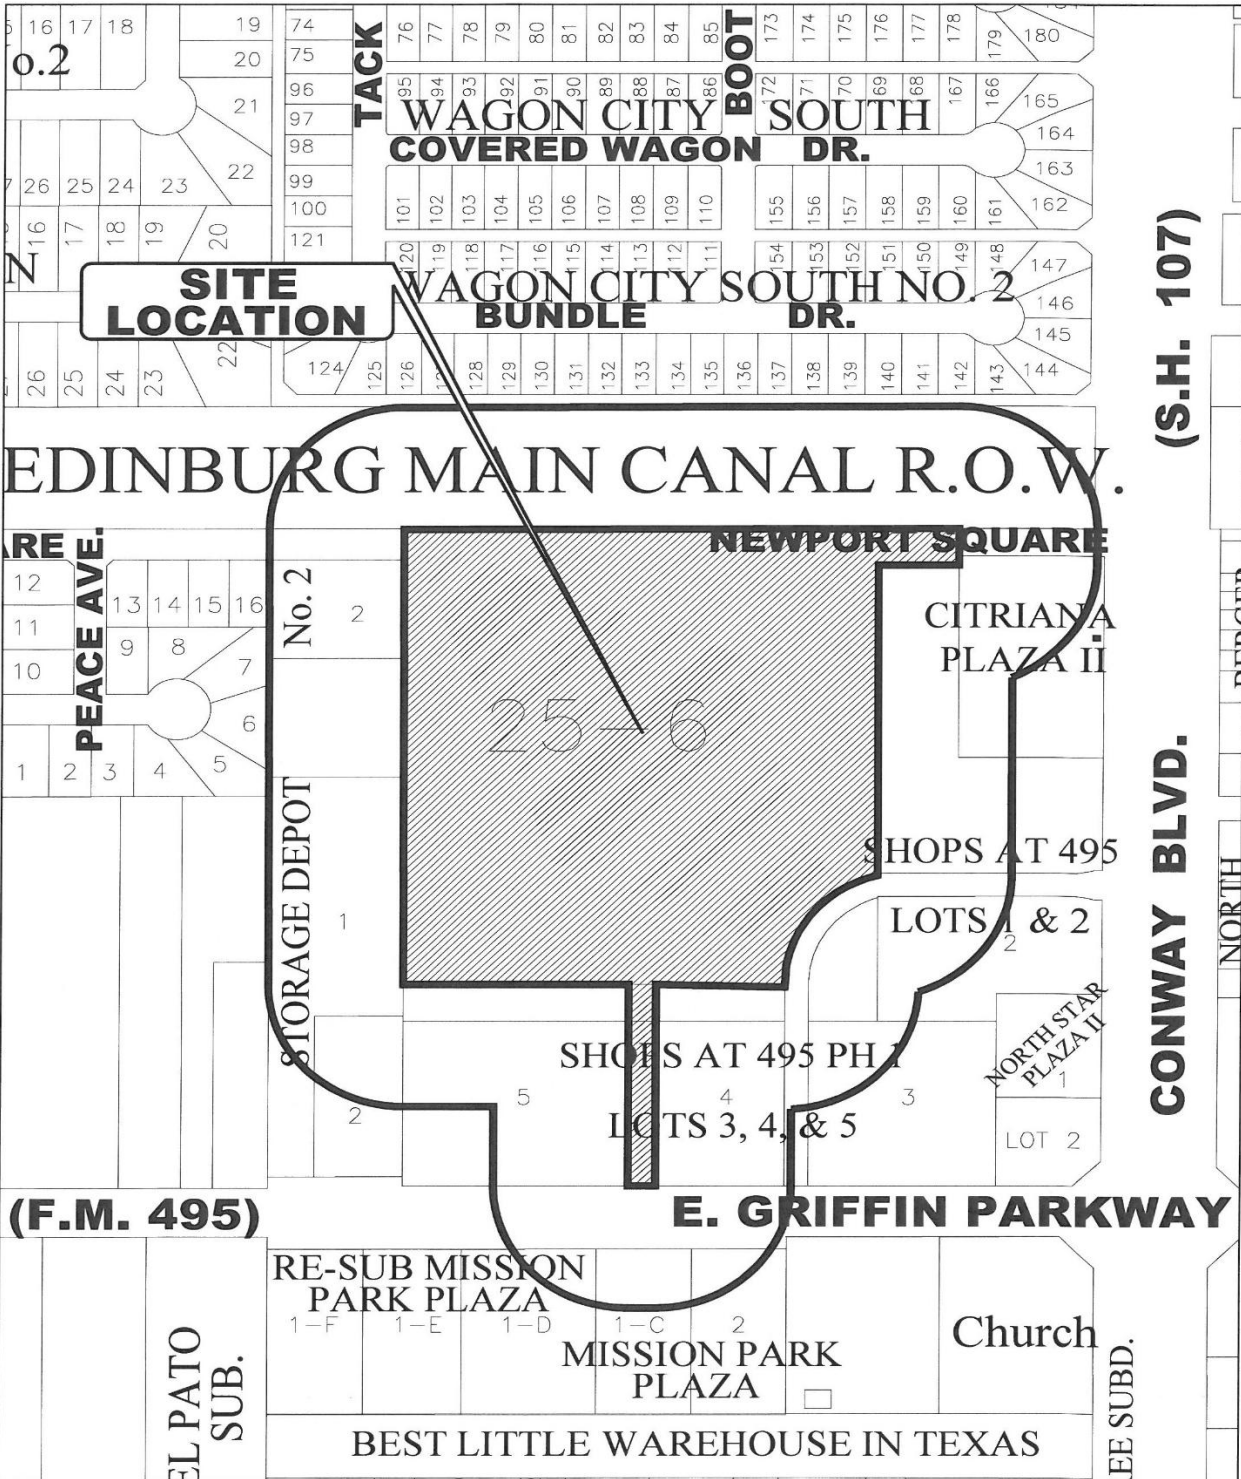

LEGAL NOTICE MAP

SITE LOCATION

CONWAY BLVD. (S.H. 107)

200' RADIUS MAILOUT

CITY OF MISSION
 HIDALGO COUNTY, TEXAS
 1201 E. 8th Street
 MISSION, TX 78572
 PH: (956) 580-8672
 FAX: (956) 580-8680

No.

ZONING MAP

SITE LOCATION

ZONING LEGEND

- | | | | | | |
|--|----------------------------------|--|--------------------------------|--|------------------------------|
| | A0-I AGRICULTURAL OPEN INTERIM | | R-3 MULTI-FAMILY RESIDENTIAL | | C-4 HEAVY COMMERCIAL |
| | AO-P AGRICULTURAL OPEN PERMANENT | | R-4 MOBILE & MODULAR HOME | | C-5 ADAPTIVE COMMERCIAL |
| | R-1A LARGE LOT SINGLE FAMILY | | R-5 HIGH DENSITY MFCTD HOUSING | | I-1 LIGHT INDUSTRIAL |
| | R-1T TOWNHOUSE RESIDENTIAL | | C-1 OFFICE BUILDING | | I-2 HEAVY INDUSTRIAL |
| | R-1 SINGLE FAMILY RESIDENTIAL | | C-2 NEIGHBORHOOD COMMERCIAL | | PUD PLANNED UNIT DEVELOPMENT |
| | R-2 DUPLEX-FOURPLEX RESIDENTIAL | | C-3 GENERAL BUSINESS | | P PUBLIC |