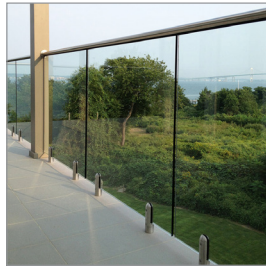

Terraces & Walkways
Stained Concrete

Exterior Stone
Colorado Buff

Beams, Fascia & Deck
Color: Custom Stain

Siding & Soffits
Sutcco
Color: Custom Stain

Wood Columns per Plan
Color: Custom Stain

Railing
Glass Panels with Metal Posts

Roofing
Mfg: Davinci Multi-Width Shake
Color: Black Oak

Roofing
Standing Seam Metal
Color: Dark Gray

Garage Door
9'-0" x 18'-0" Insulated Wood
Color: Custom Stain

Windows and Doors
Mfg: Sierra Pacific
Color: Black

Exterior Lighting
Mfg: Hinkley Mist 22" Sconce
Color: Black

Entry Door
Solid Wood
Color: Custom Stain

Entry Door Hardware
Ashley Norton Full Plate with
Helios Interior Lever
Color: Black