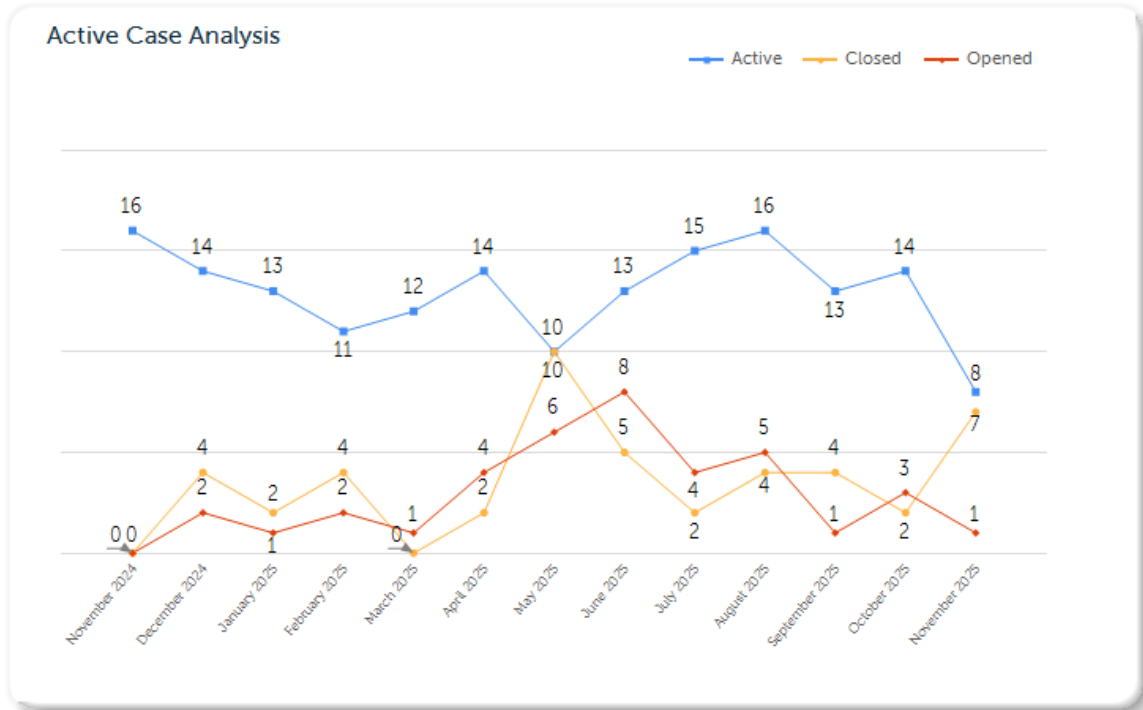

Winter weather conditions impacted parking throughout the village. The village implemented a targeted messaging campaign, and officers delivered warning notices to residents, both of which contributed positively to compliance. Additionally, the Nixle notification system was used to alert residents to the snow emergency, including a reminder to move vehicles, which further supported adherence to parking regulations. During the snow emergency, five cars were issued parking citations.

There were no other notable issues during December.

The following pages contain the vital statistics for police activity.

	DEC 2025	Previous Year	Difference
Traffic Stops	62	91	-29
Citations Issued	17	15	2
Police Reports	9	14	-5
Active Cases	14	38	-24
Calls for Service	308	264	44

CRIME REPORTS

TRAFFIC STOPS

For reports taken between 12/1/2025 and 12/31/2025 for all case types

Case Subtype	Cases	%
Complaint	6	50.00 %
Larceny/Theft	2	16.67 %
Person in Jeopardy	1	8.33 %
Suspicious Vehicle	1	8.33 %
Traffic Stop	1	8.33 %
Vehicle Crash	1	8.33 %
Total	12	100.00 %

12/31/2024 - 12/31/2025

Subtype	Active at Start	Opened Cases	Closed Cases	Active at End
Assault	5	9	14	0
Breaking and Entering	0	0	0	0
Burglary	1	0	1	0
Complaint	9	43	48	4
Counterfeiting/Forgery	0	0	0	0
Destruction/Damage/Vandalism	1	4	4	1
DOA - Unknown	0	0	0	0
DOA-Suicide	0	0	0	0
Domestic Violence	3	8	11	0
Extortion/Blackmail	0	0	0	0
Hit Skip	0	0	0	0
Larceny/Theft	6	22	23	5
Menacing	1	0	1	0
Motor Vehicle Theft	4	2	6	0
Person in Jeopardy	0	2	1	1
Pornography / Obscene Material	0	0	0	0
Property Damage	0	0	0	0
Property Impound	0	10	10	0
Property in Jeopardy	0	1	1	0
Protection Order	1	0	1	0
Rape	0	0	0	0
Request for Assistance	1	0	1	0
Robbery	1	0	1	0
Sexual Assault	0	2	1	1
Shooting	1	0	1	0
Traffic Stop	0	0	0	0
Unspecified Call	2	4	5	1
Warrant	2	1	2	1
Total	38	108	132	14