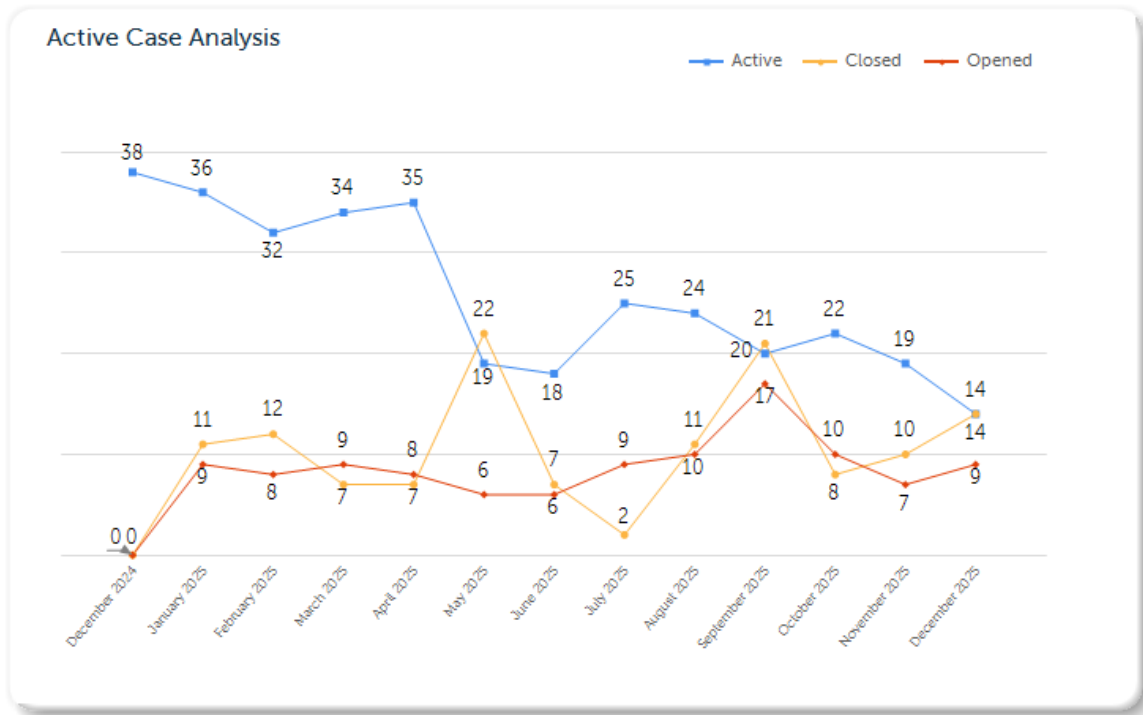

Winter weather conditions impacted parking throughout the village. The village implemented a targeted messaging campaign, and officers delivered warning notices to residents, both of which contributed positively to compliance. Additionally, the Nixle notification system was used to alert residents to the snow emergency, including a reminder to move vehicles, which further supported adherence to parking regulations. During the snow emergency, five cars were issued parking citations.

There were no other notable issues during December.

The following pages contain the vital statistics for police activity.

	DEC 2025	Previous Year	Difference
Traffic Stops	62	91	-29
Citations Issued	17	15	2
Police Reports	9	14	-5
Active Cases	14	38	-24
Calls for Service	308	264	44

CRIME REPORTS

TRAFFIC STOPS

For reports taken between 12/1/2025 and 12/31/2025 for all case types

Case Subtype	Cases	%
Complaint	6	50.00 %
Larceny/Theft	2	16.67 %
Person in Jeopardy	1	8.33 %
Suspicious Vehicle	1	8.33 %
Traffic Stop	1	8.33 %
Vehicle Crash	1	8.33 %
Total	12	100.00 %

12/31/2024 - 12/31/2025

Subtype	Active at Start	Opened Cases	Closed Cases	Active at End
Assault	5	9	14	0
Breaking and Entering	0	0	0	0
Burglary	1	0	1	0
Complaint	9	43	48	4
Counterfeiting/Forgery	0	0	0	0
Destruction/Damage/Vandalism	1	4	4	1
DOA - Unknown	0	0	0	0
DOA-Suicide	0	0	0	0
Domestic Violence	3	8	11	0
Extortion/Blackmail	0	0	0	0
Hit Skip	0	0	0	0
Larceny/Theft	6	22	23	5
Menacing	1	0	1	0
Motor Vehicle Theft	4	2	6	0
Person in Jeopardy	0	2	1	1
Pornography / Obscene Material	0	0	0	0
Property Damage	0	0	0	0
Property Impound	0	10	10	0
Property in Jeopardy	0	1	1	0
Protection Order	1	0	1	0
Rape	0	0	0	0
Request for Assistance	1	0	1	0
Robbery	1	0	1	0
Sexual Assault	0	2	1	1
Shooting	1	0	1	0
Traffic Stop	0	0	0	0
Unspecified Call	2	4	5	1
Warrant	2	1	2	1
Total	38	108	132	14