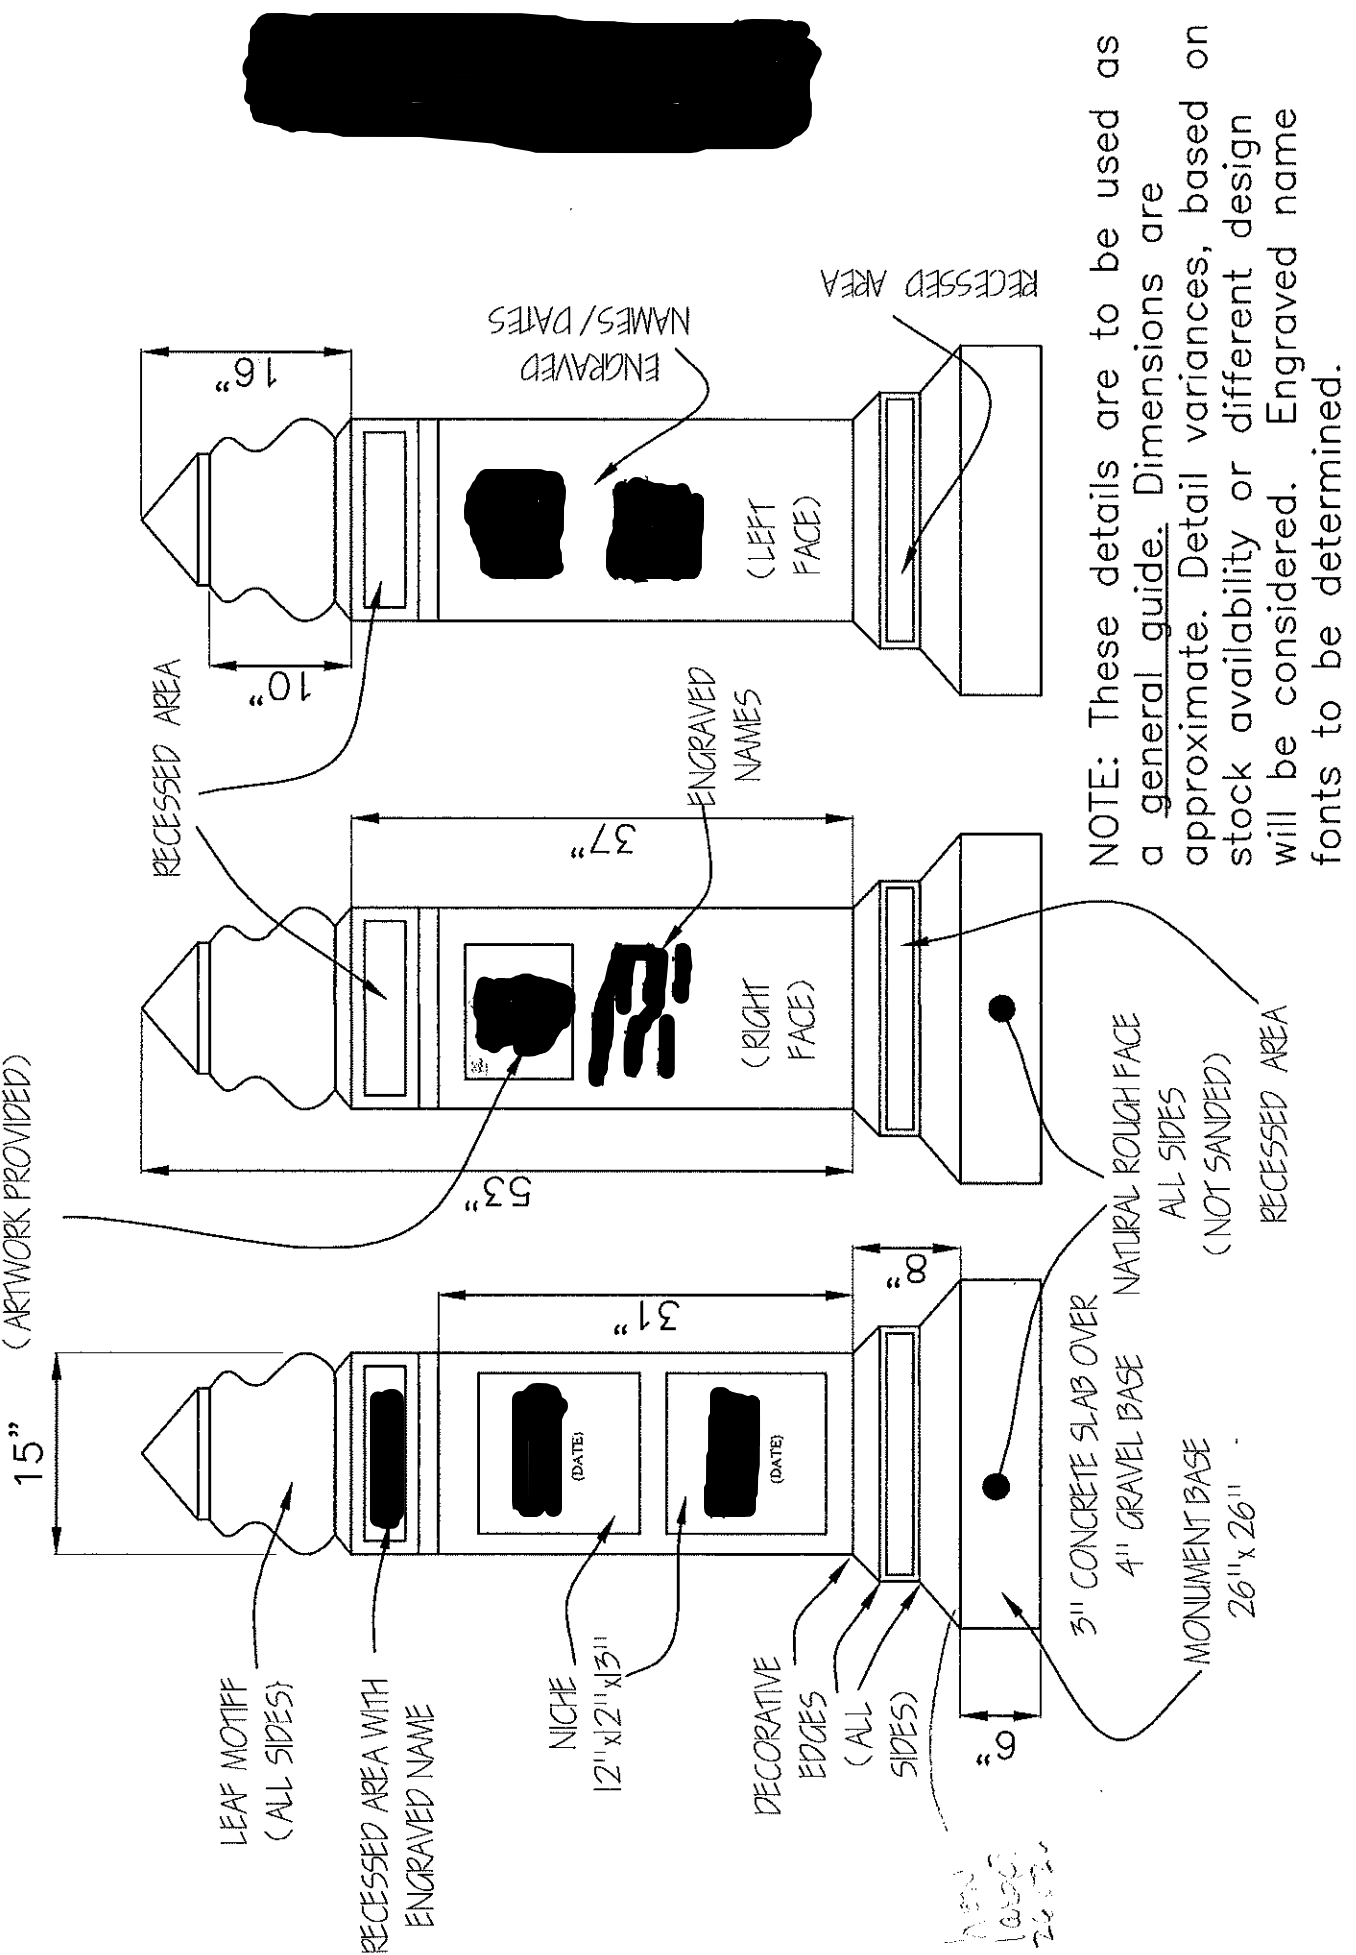

ENGRAVED
 FACE WITH
 LITHO DETAILS
 (ARTWORK PROVIDED)

NOTE: These details are to be used as a general guide. Dimensions are approximate. Detail variances, based on stock availability or different design will be considered. Engraved name fonts to be determined.

CAN WE MOVE FOOTING FURTHER TO CENTER OF PLOT?

SCHEMATIC (NO SCALE)