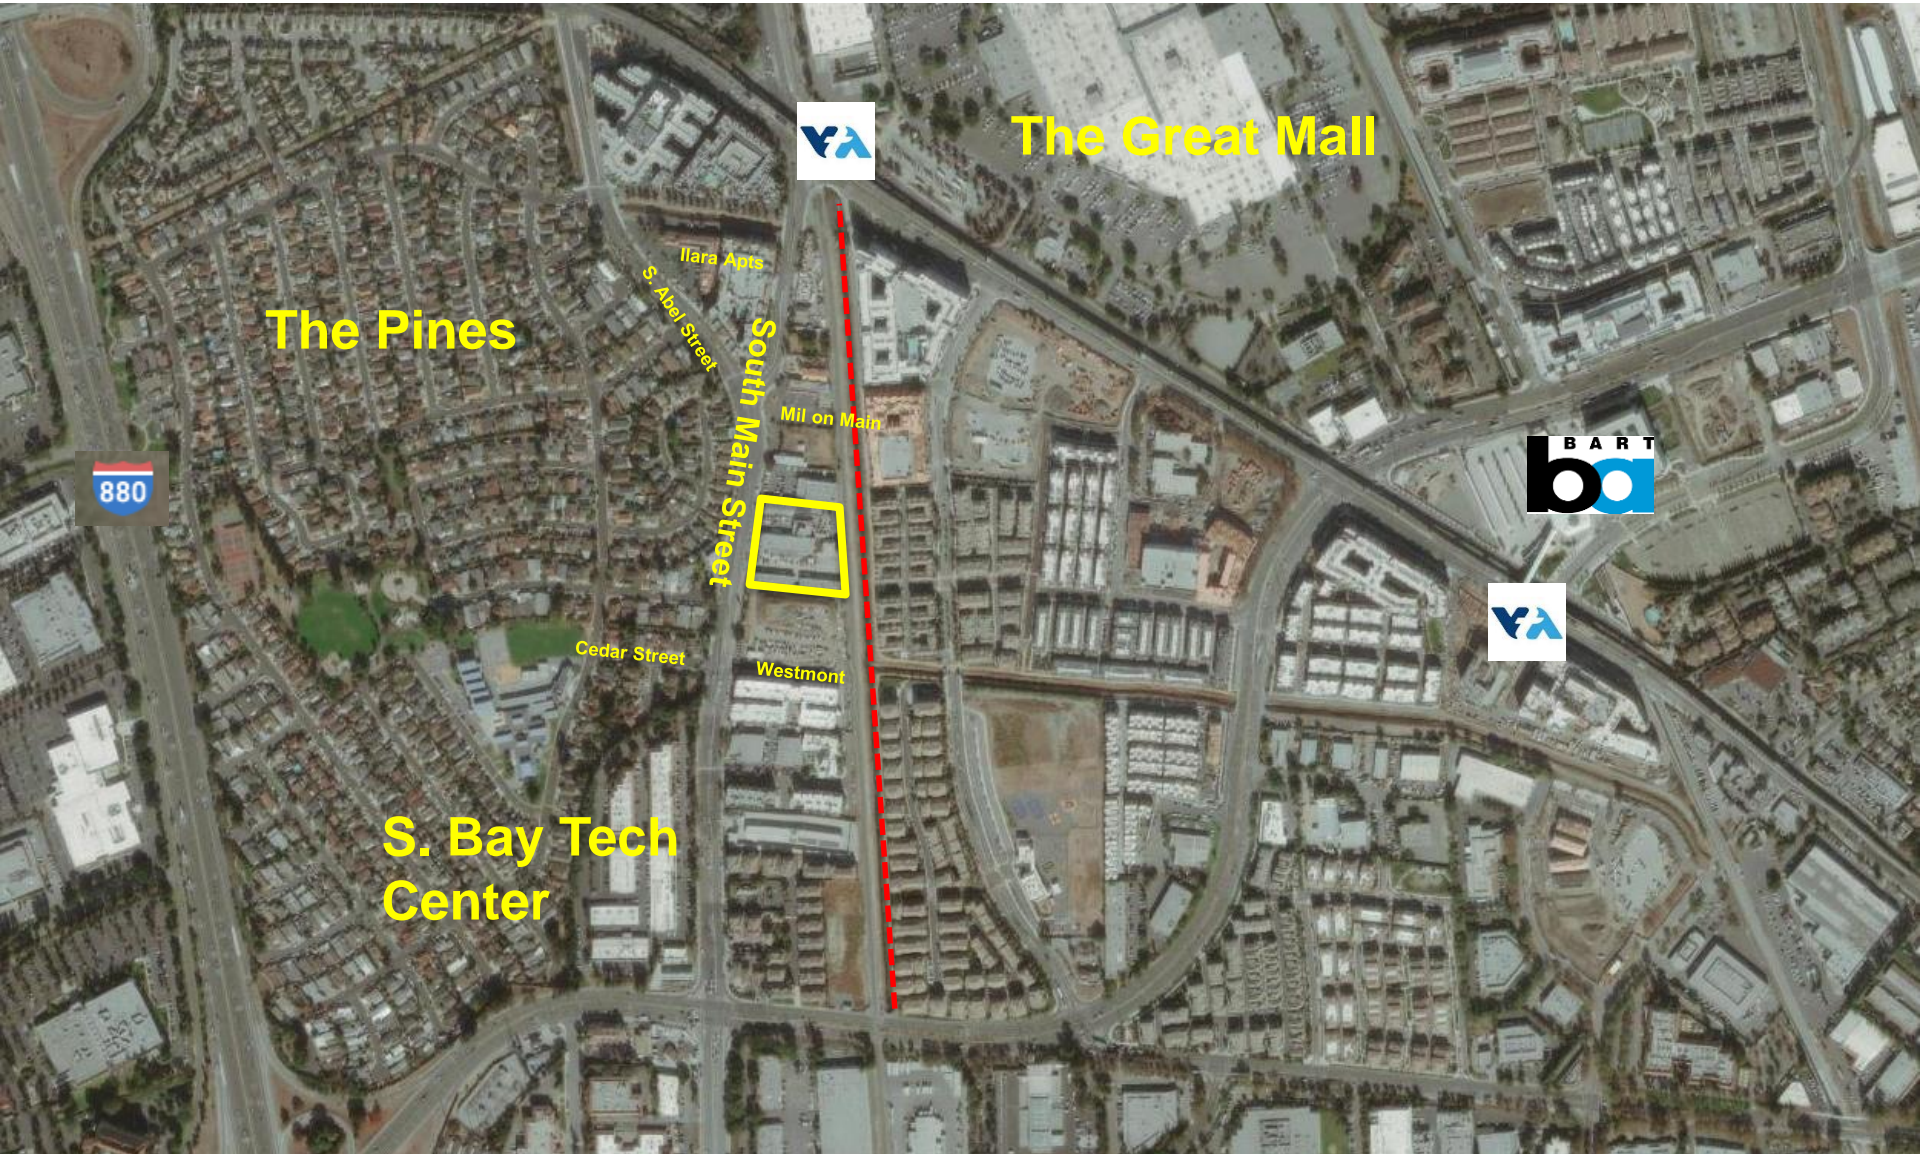

City-owned parcels on South Main Street

City-owned parcels on South Main Street

Caliber Collision

South Main Street

Parcel #1: HA-owned
1432-1446 S. Main St.
0.99 acres

Parcel #2: City-owned
1452-1466 S. Main Street
0.87 acres

Parcel #3: City-owned
1474-1488 S. Main St.
0.85 acres

Senior Lifestyles Phase II