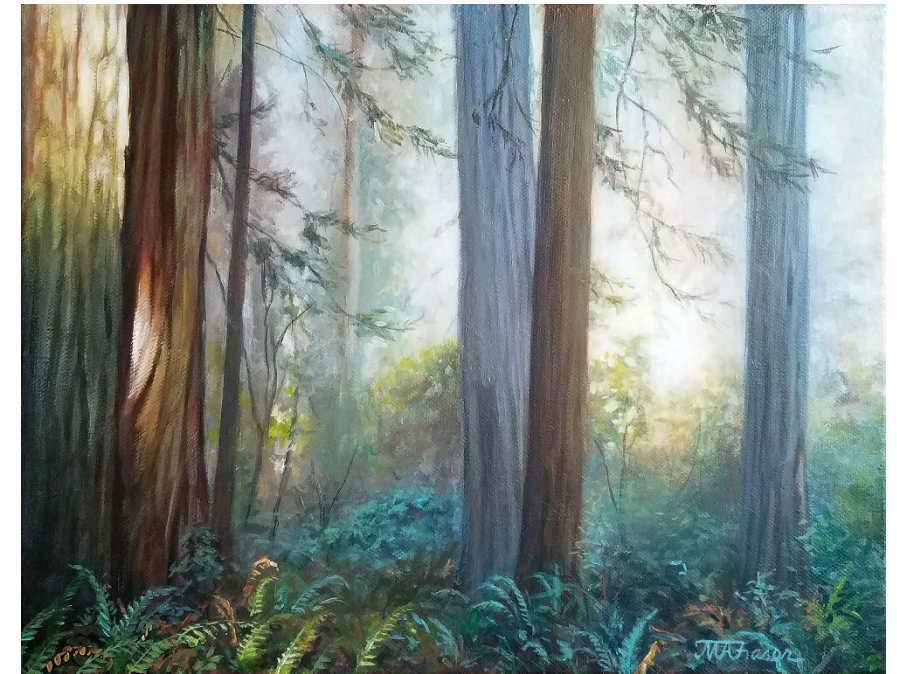

# Initial Point Gallery

---

2025 Schedule, Approved by MAC on 7/11/24

February 4, 2025  
February 28, 2025

***Inverted Color:***

Devon William Smith, Rachel Reynolds, Gregory Ahley  
Newman, Mary Ann Fraser and Leslie Jay Bosch (3D)

*Final Scene*, 24 x 16, Digital Photography

March 4 2024 –  
March 28 2024

*Land Lines:*

Antonia Hedrick, Beth Trott, and  
Stephanie Inman (3D)

April 1 2025 –  
April 25 2025

---