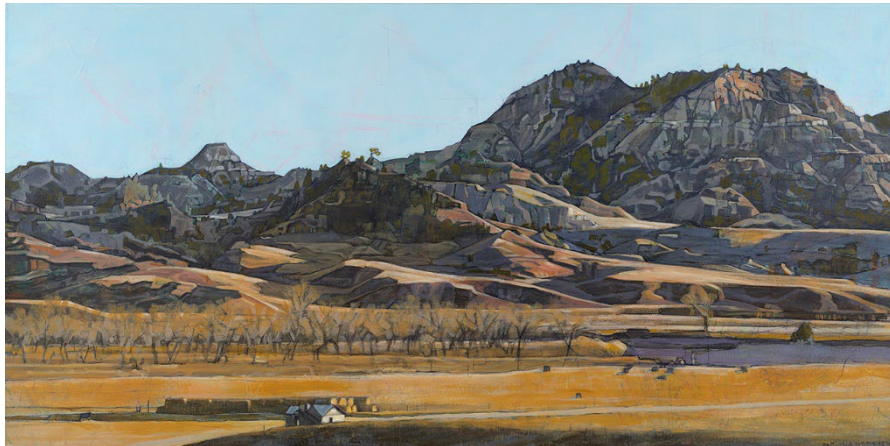

*Final Scene*, 24 x 16, Digital Photography

March 4 2024 –  
March 28 2024

*Land Lines:*

Antonia Hedrick, Beth Trott, and  
Stephanie Inman (3D)

April 1 2025 –  
April 25 2025

---