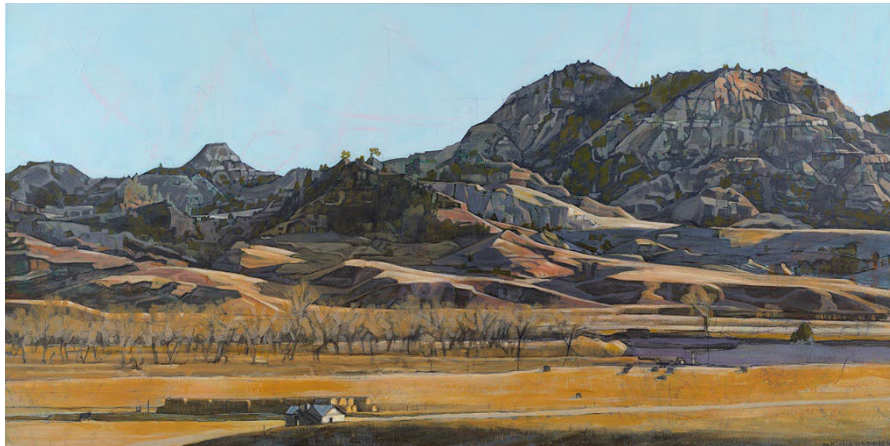

March 4 2024 –
March 28 2024

UNNAMED SHOW:

Antonia Hedrick and Beth Trott
(3D artist TBD)