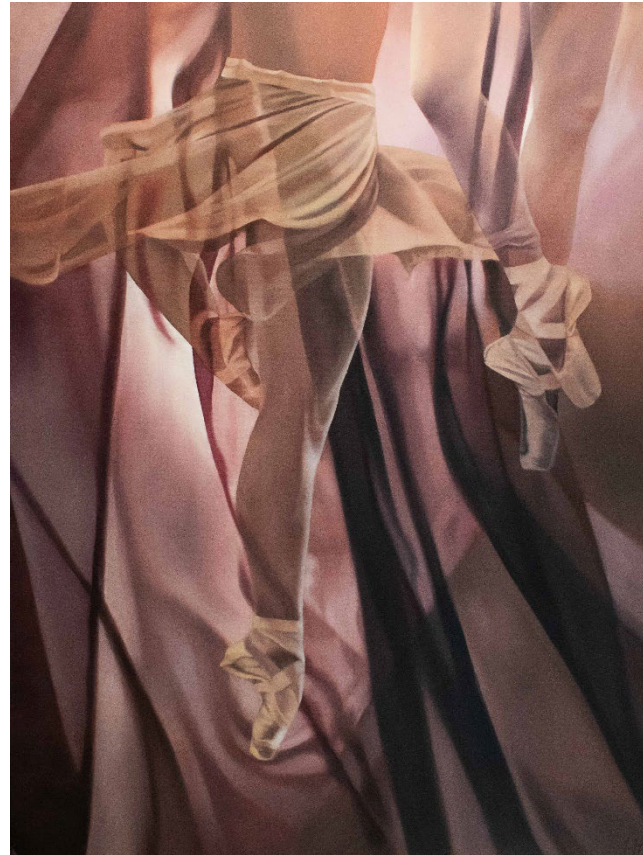

Initial Point Gallery

2025 Draft Schedule 6/25/24

February 4, 2025
February 28, 2025

Inverted Color:

Devon William Smith, Rachel Reynolds, Gregory Ahley
Newman, Mary Ann Fraser and Leslie Jay Bosch (3D)

Final Scene, 24 x 16, Digital Photography

April 29 2025 –
May 19 2025

West Ada School District Show

Images shown are from WASD's exhibit at
Initial Point Gallery in May 2024

May 21 2025 –
August 1 2025

Rodeo, An Idaho Icon

Boise Open Studios Collective Organization
(BOSCO)

Images shown are from BOSCO's Ballet Idaho collaboration exhibit at Initial Point Gallery in 2024

August 5 2025
August 29 2025

Myths and Morals:

Brecken Bird, Nikita Budkov,
and Reba Robinson (3D)

September 2 2025 –
October 31 2025