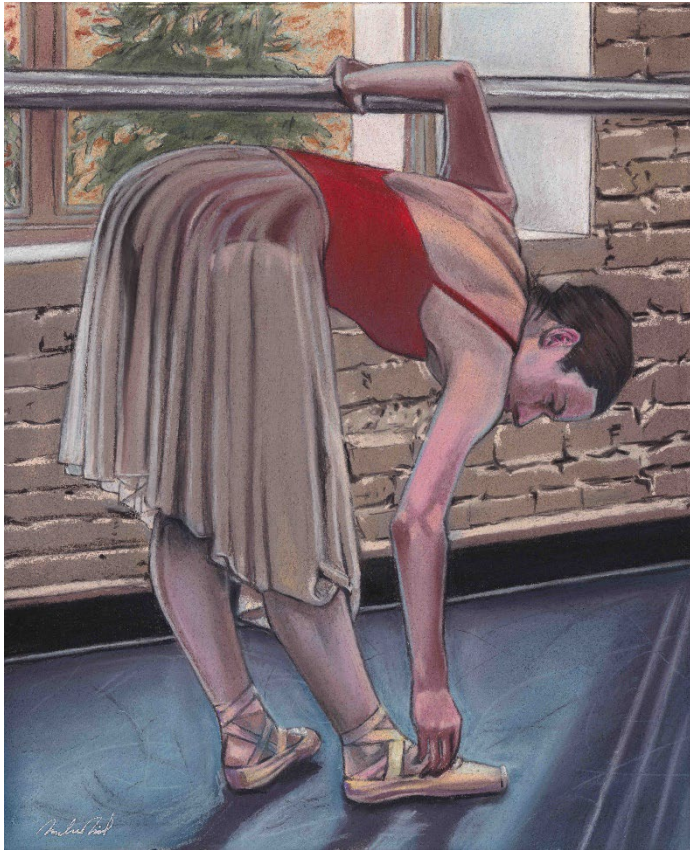

Initial Point Gallery

2025 Draft Schedule 6/25/24

February 4, 2025
February 28, 2025

Inverted Color:

Devon William Smith, Rachel Reynolds, Gregory Ahley
Newman, Mary Ann Fraser and Leslie Jay Bosch (3D)

Final Scene, 24 x 16, Digital Photography

April 29 2025 –
May 19 2025

West Ada School District Show

Images shown are from WASD's exhibit at
Initial Point Gallery in May 2024

May 21 2025 –
August 1 2025

Rodeo, An Idaho Icon

Boise Open Studios Collective Organization
(BOSCO)

Images shown are from BOSCO's Ballet Idaho collaboration exhibit at Initial Point Gallery in 2024

August 5 2025
August 29 2025

Myths and Morals:

Brecken Bird, Nikita Budkov,
and Reba Robinson (3D)

September 2 2025 –
October 31 2025