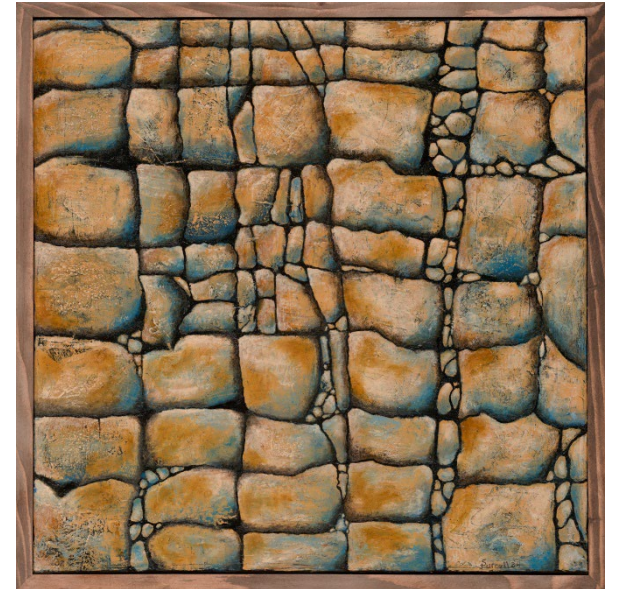

November 5 2025 –
November 28 2025

Unnamed Texture Show:

Elizabeth Hilton, Stephen Purcell, Jennifer
Moramarco, Rick Newman (3D artist TBD)