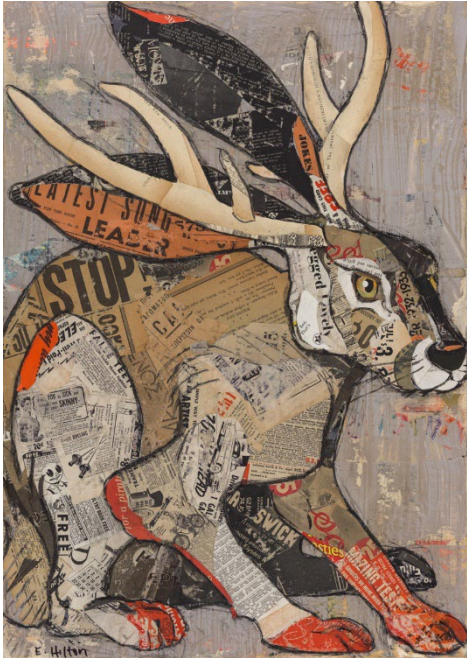

Initial Point Gallery

2025 Draft Schedule 6/25/24

February 4, 2025
February 28, 2025

Inverted Color:

Devon William Smith, Rachel Reynolds, Gregory Ahley
Newman, Mary Ann Fraser and Leslie Jay Bosch (3D)

Final Scene, 24 x 16, Digital Photography

Images shown are from BOSCO's Ballet Idaho collaboration exhibit at Initial Point Gallery in 2024

August 5 2025
August 29 2025

Myths and Morals:

Brecken Bird, Nikita Budkov,
and Reba Robinson (3D)

September 2 2025 –
October 31 2025

Large Men with Small Brushes:

Scott Muscolo, Roy Gover, Hugh Mossman, Dennis
Hazlett, Don Belts, and Andrew Forbes (3D)

November 5 2025 –
November 28 2025

Unnamed Texture Show:

Elizabeth Hilton, Stephen Purcell, Jennifer
Moramarco, Rick Newman (3D artist TBD)