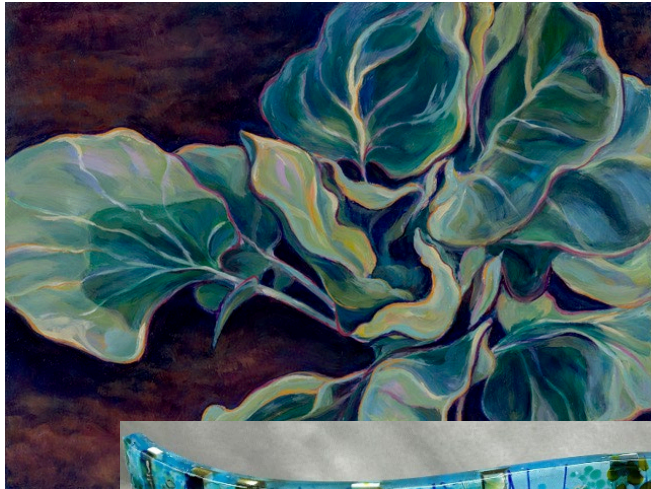

Initial Point Gallery

2025 Draft Schedule 6/25/24

February 4, 2025
February 28, 2025

Inverted Color:

Devon William Smith, Rachel Reynolds, Gregory Ahley
Newman, Mary Ann Fraser and Leslie Jay Bosch (3D)

Final Scene, 24 x 16, Digital Photography

March 4 2024 –
March 28 2024

UNNAMED SHOW:

Antonia Hedrick and Beth Trott
(3D artist TBD)

April 1 2025 –
April 25 2025

Of Leaf and Petal:

Claire Remsberg, Jessie Swimeley,
Cindi Walton, Jill Storey, and Suzi Butler (3D)