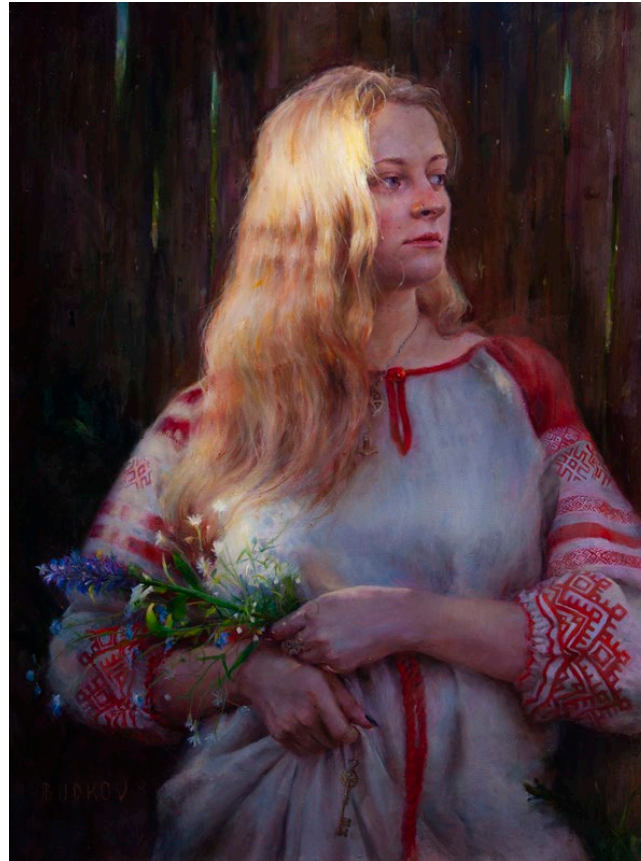

Initial Point Gallery

2025 Draft Schedule 6/25/24

February 4, 2025
February 28, 2025

Inverted Color:

Devon William Smith, Rachel Reynolds, Gregory Ahley
Newman, Mary Ann Fraser and Leslie Jay Bosch (3D)

Final Scene, 24 x 16, Digital Photography

April 29 2025 –
May 19 2025

West Ada School District Show

Images shown are from WASD's exhibit at
Initial Point Gallery in May 2024

May 21 2025 –
August 1 2025

Rodeo, An Idaho Icon

Boise Open Studios Collective Organization
(BOSCO)

Images shown are from BOSCO's Ballet Idaho collaboration exhibit at Initial Point Gallery in 2024

August 5 2025
August 29 2025

Myths and Morals:

Brecken Bird, Nikita Budkov,
and Reba Robinson (3D)

September 2 2025 –
October 31 2025