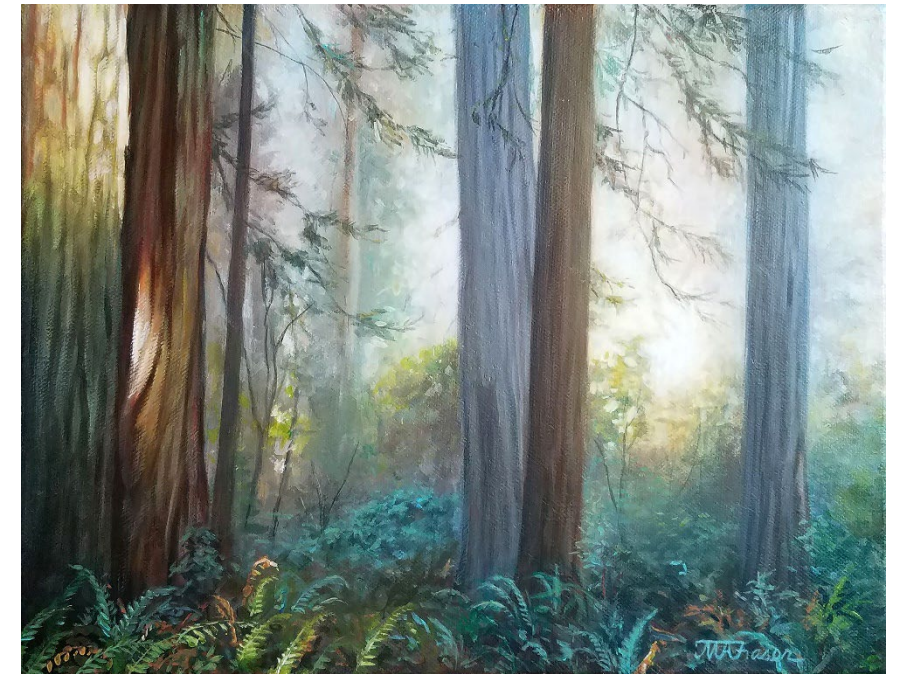

Initial Point Gallery

2025 Draft Schedule 6/25/24

February 4, 2025
February 28, 2025

Inverted Color:

Devon William Smith, Rachel Reynolds, Gregory Ahley
Newman, Mary Ann Fraser and Leslie Jay Bosch (3D)

Final Scene, 24 x 16, Digital Photography