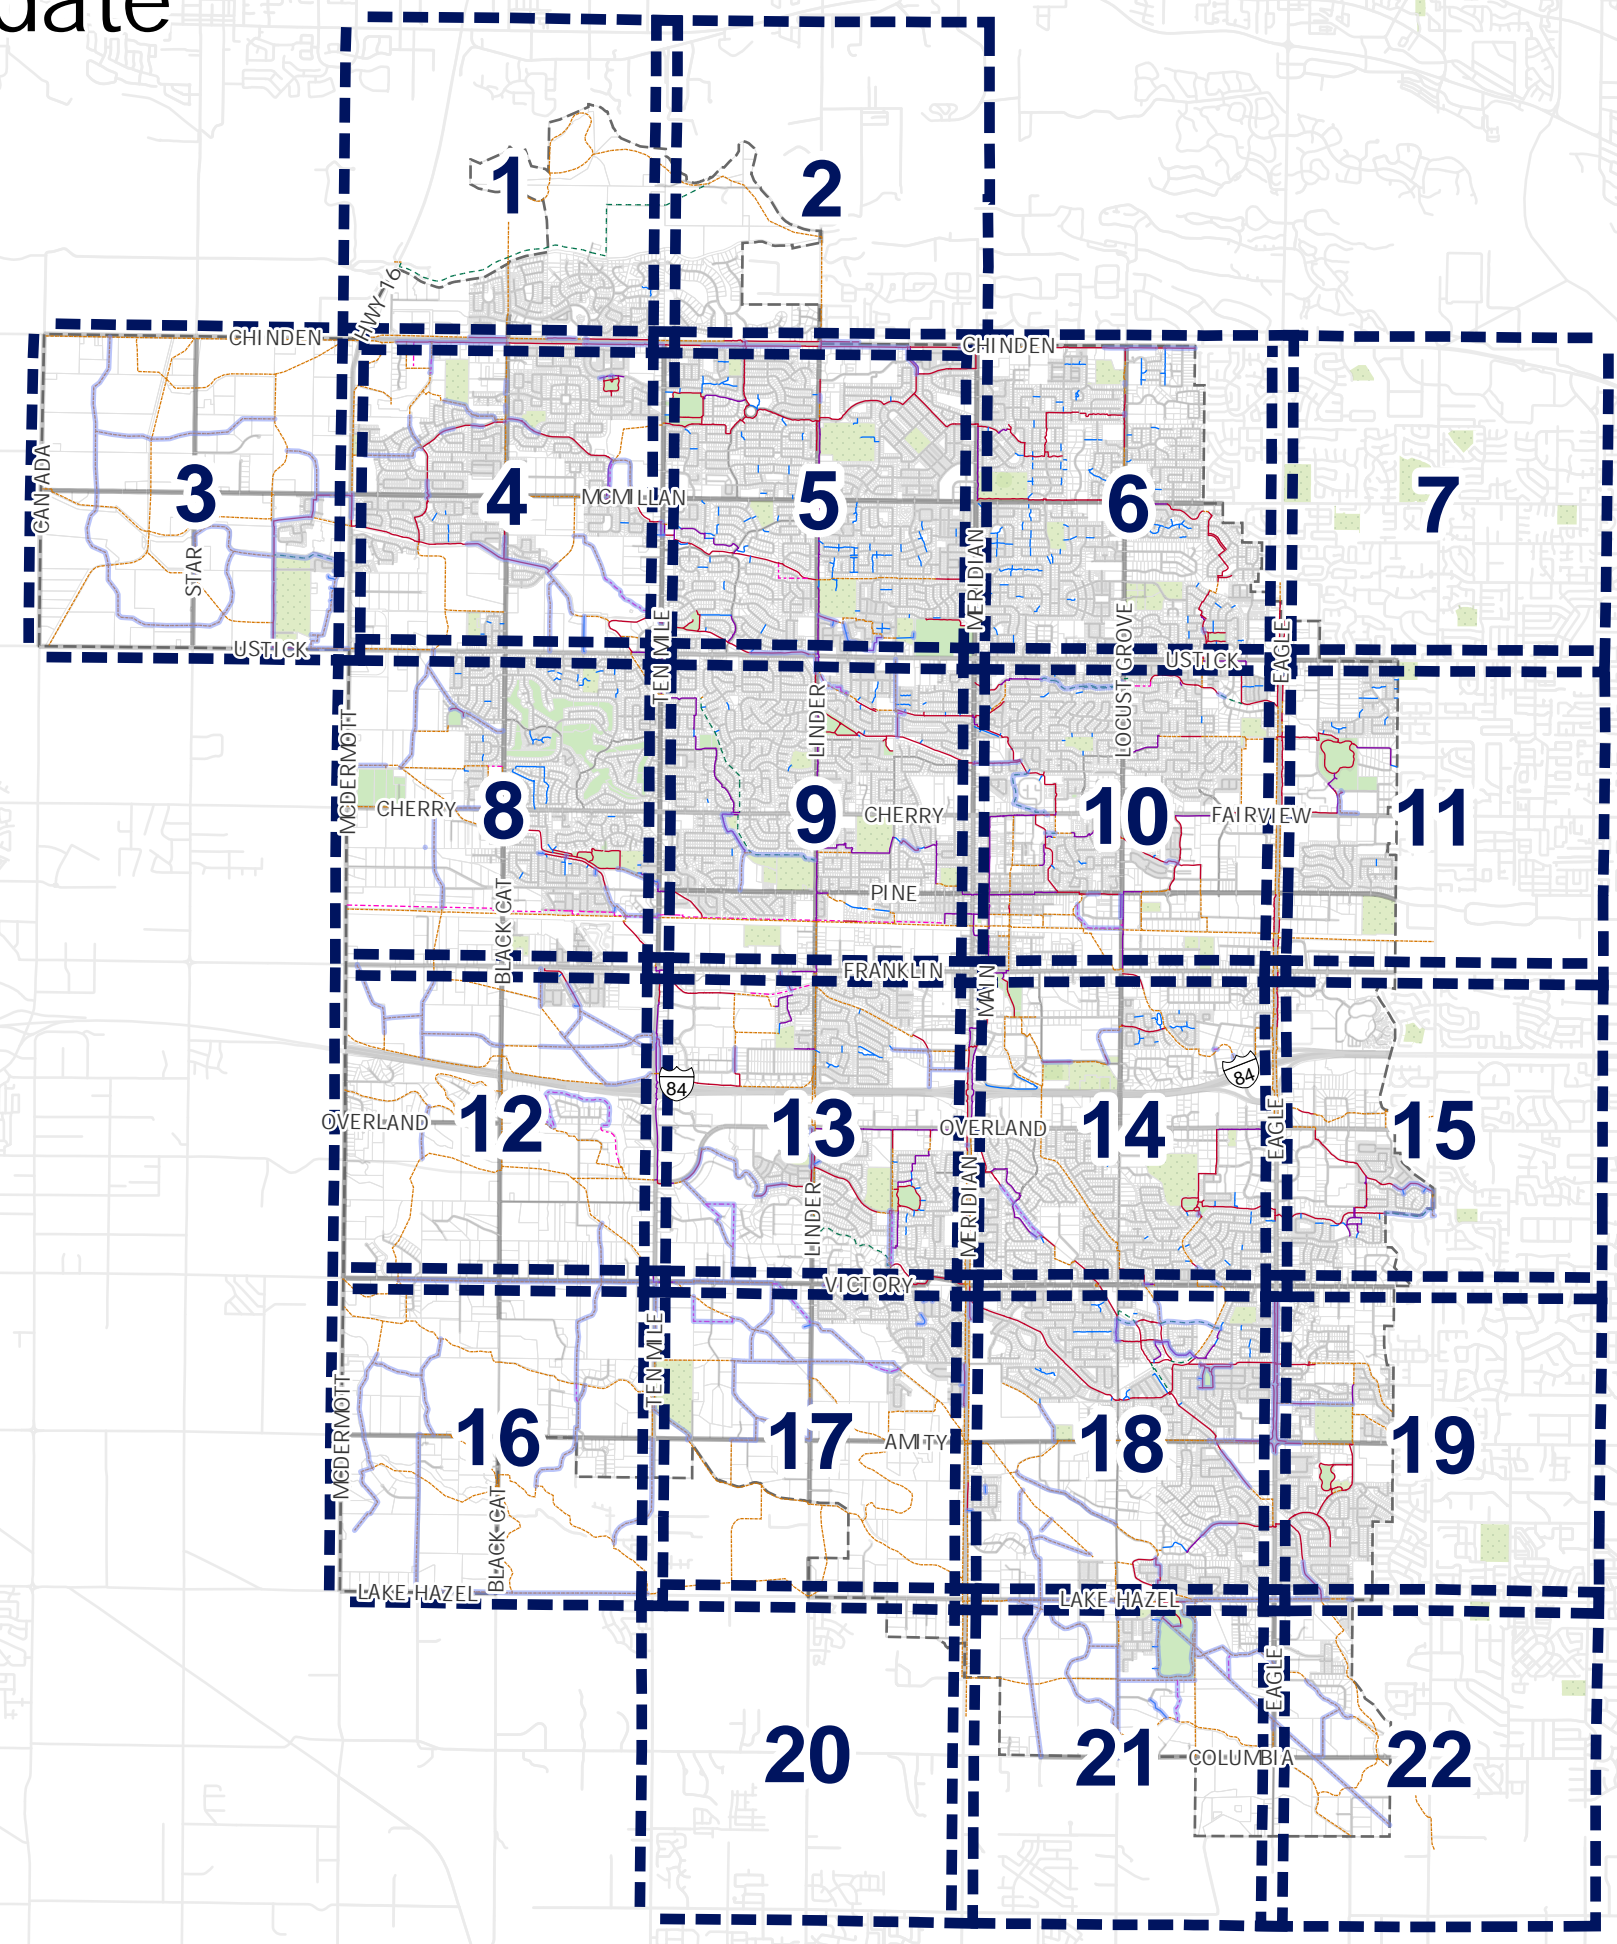

2023 Pathways Update

Legend

- Map Page Frame
- Area of City Impact
- Parcels - Meridian
- Parks
- Schools

Pathway Changes

- Change or Addition

Meridian Pathways

- Alternative Route
- Existing Pathway
- Long-Term Route
- Micro Path
- On Street Route
- Proposed Pathway

Major Waterways

- Waterway

Pathways Update 2023

Legend

- Meridian Parks
- Schools
- Page Frame
- Area of City Impact
- Railroad
- Parcels - Meridian
- Meridian Pathways**
 - Alternative Route
 - Existing Pathway
 - Long-Term Route
 - Micro Path
 - On Street Route
 - Proposed Pathway
- Pathway Changes**
 - Change or Addition

Pathways Update 2023

Legend

- Meridian Parks
- Schools
- Page Frame
- Area of City Impact
- Railroad
- Parcels - Meridian
- Meridian Pathways**
 - Alternative Route
 - Existing Pathway
 - Long-Term Route
 - Micro Path
 - On Street Route
 - Proposed Pathway
- Pathway Changes**
 - Change or Addition