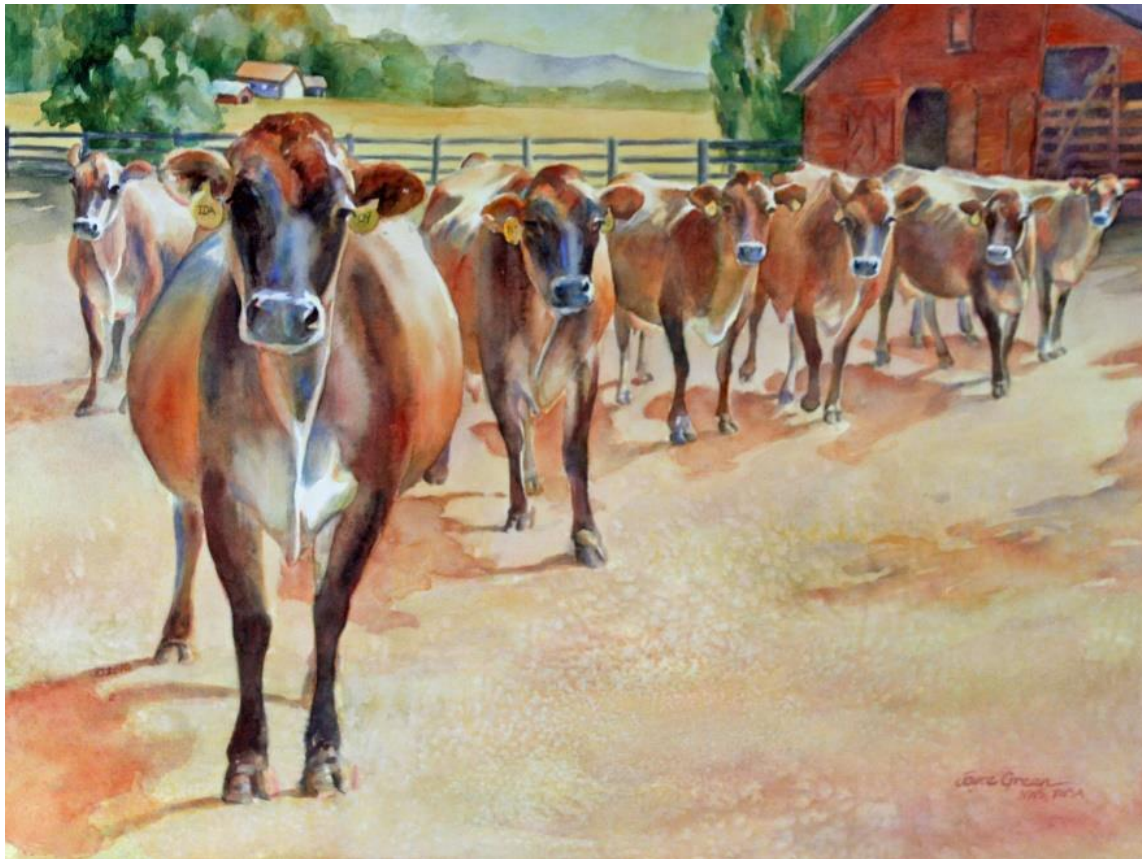

# 2021 Traffic Box Art Selections

---

# Joyce Green, *Jerseys in Idaho*

---

# Lupe Galvan, *Deer at Dusk*

---