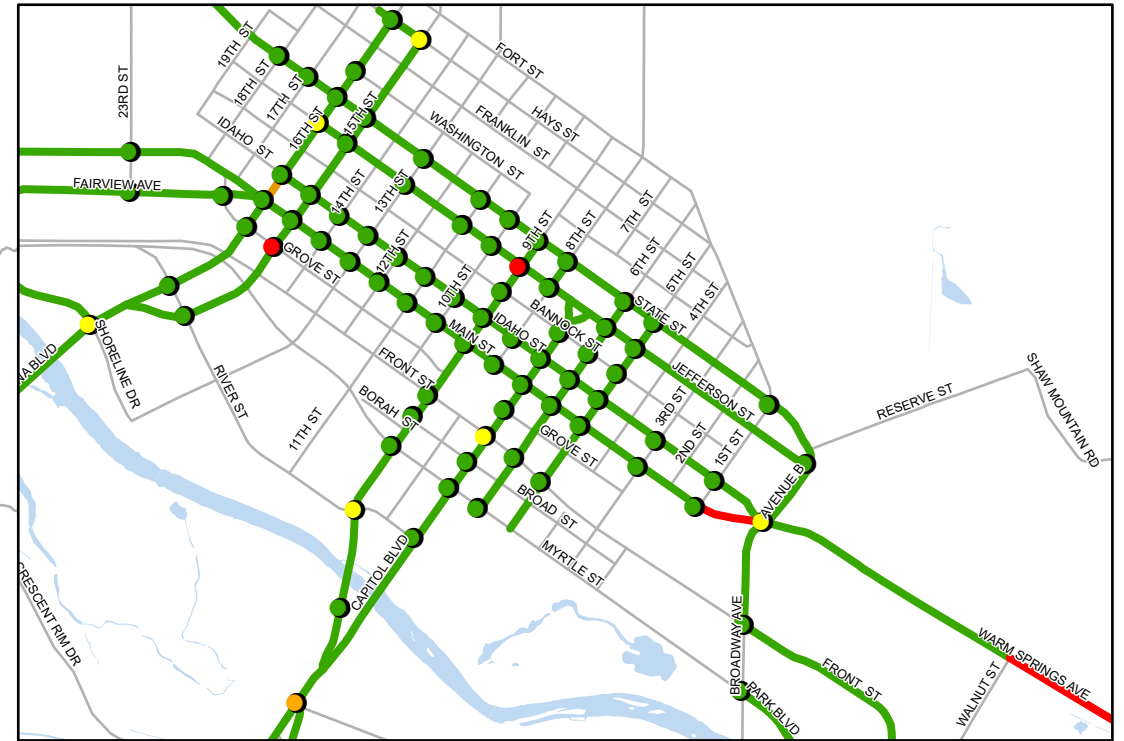

# Draft Existing PM Peak Hour LOS Map

October 2023

Boise Downtown

**Legend**

**Level of Service - Roadway**

- D or better
- E
- F

**Level of Service - Intersections**

- C or Better
- D
- E
- F