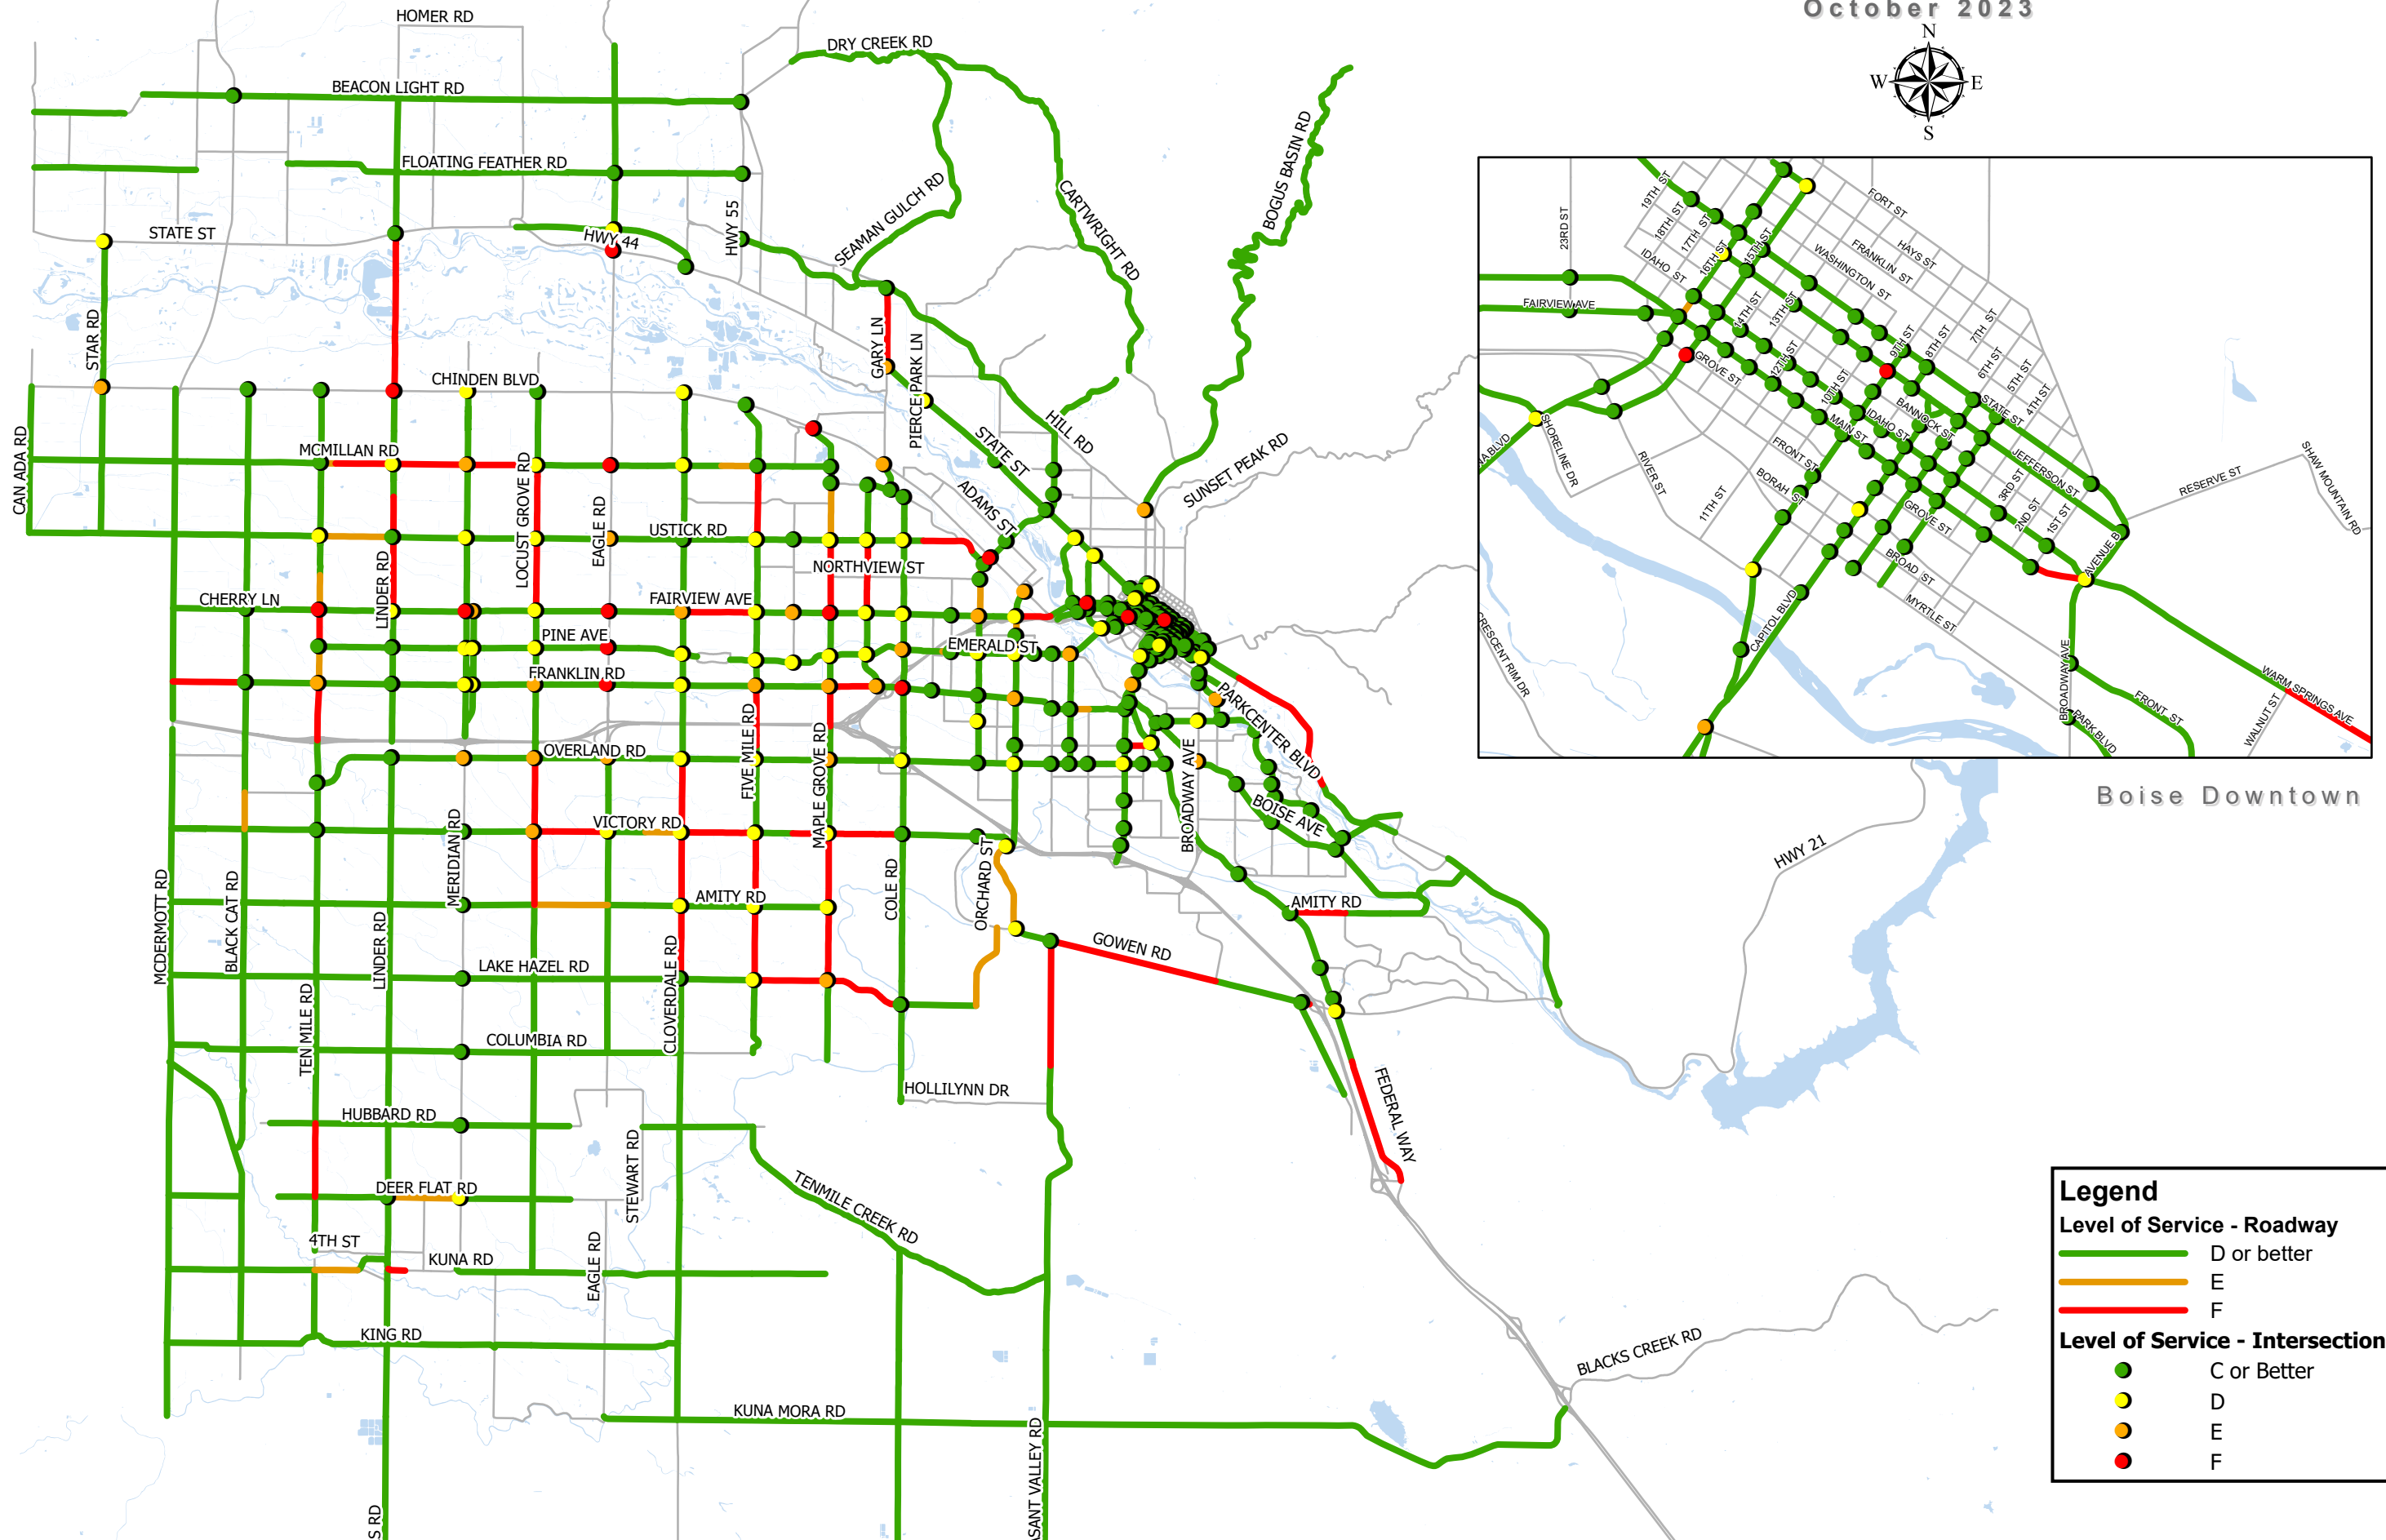

# Draft Existing PM Peak Hour LOS Map

October 2023

Boise Downtown

**Legend**

**Level of Service - Roadway**

- D or better
- E
- F

**Level of Service - Intersections**

- C or Better
- D
- E
- F