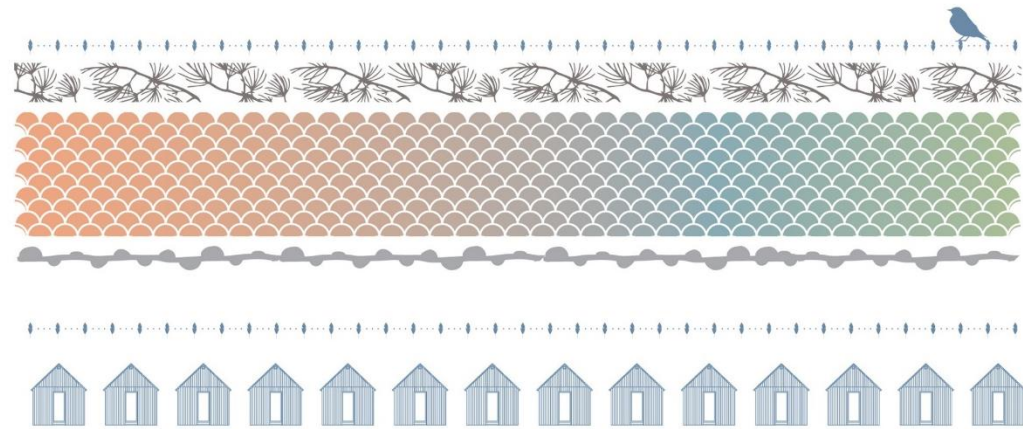

Up High and Down Low