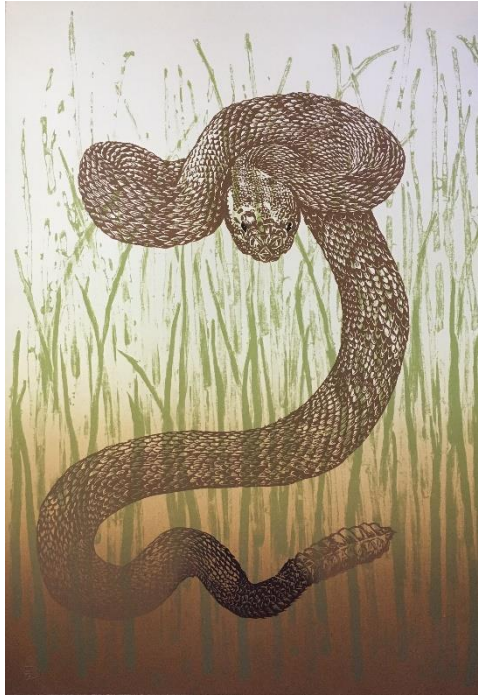

Marne Elmore

Gila Rattler