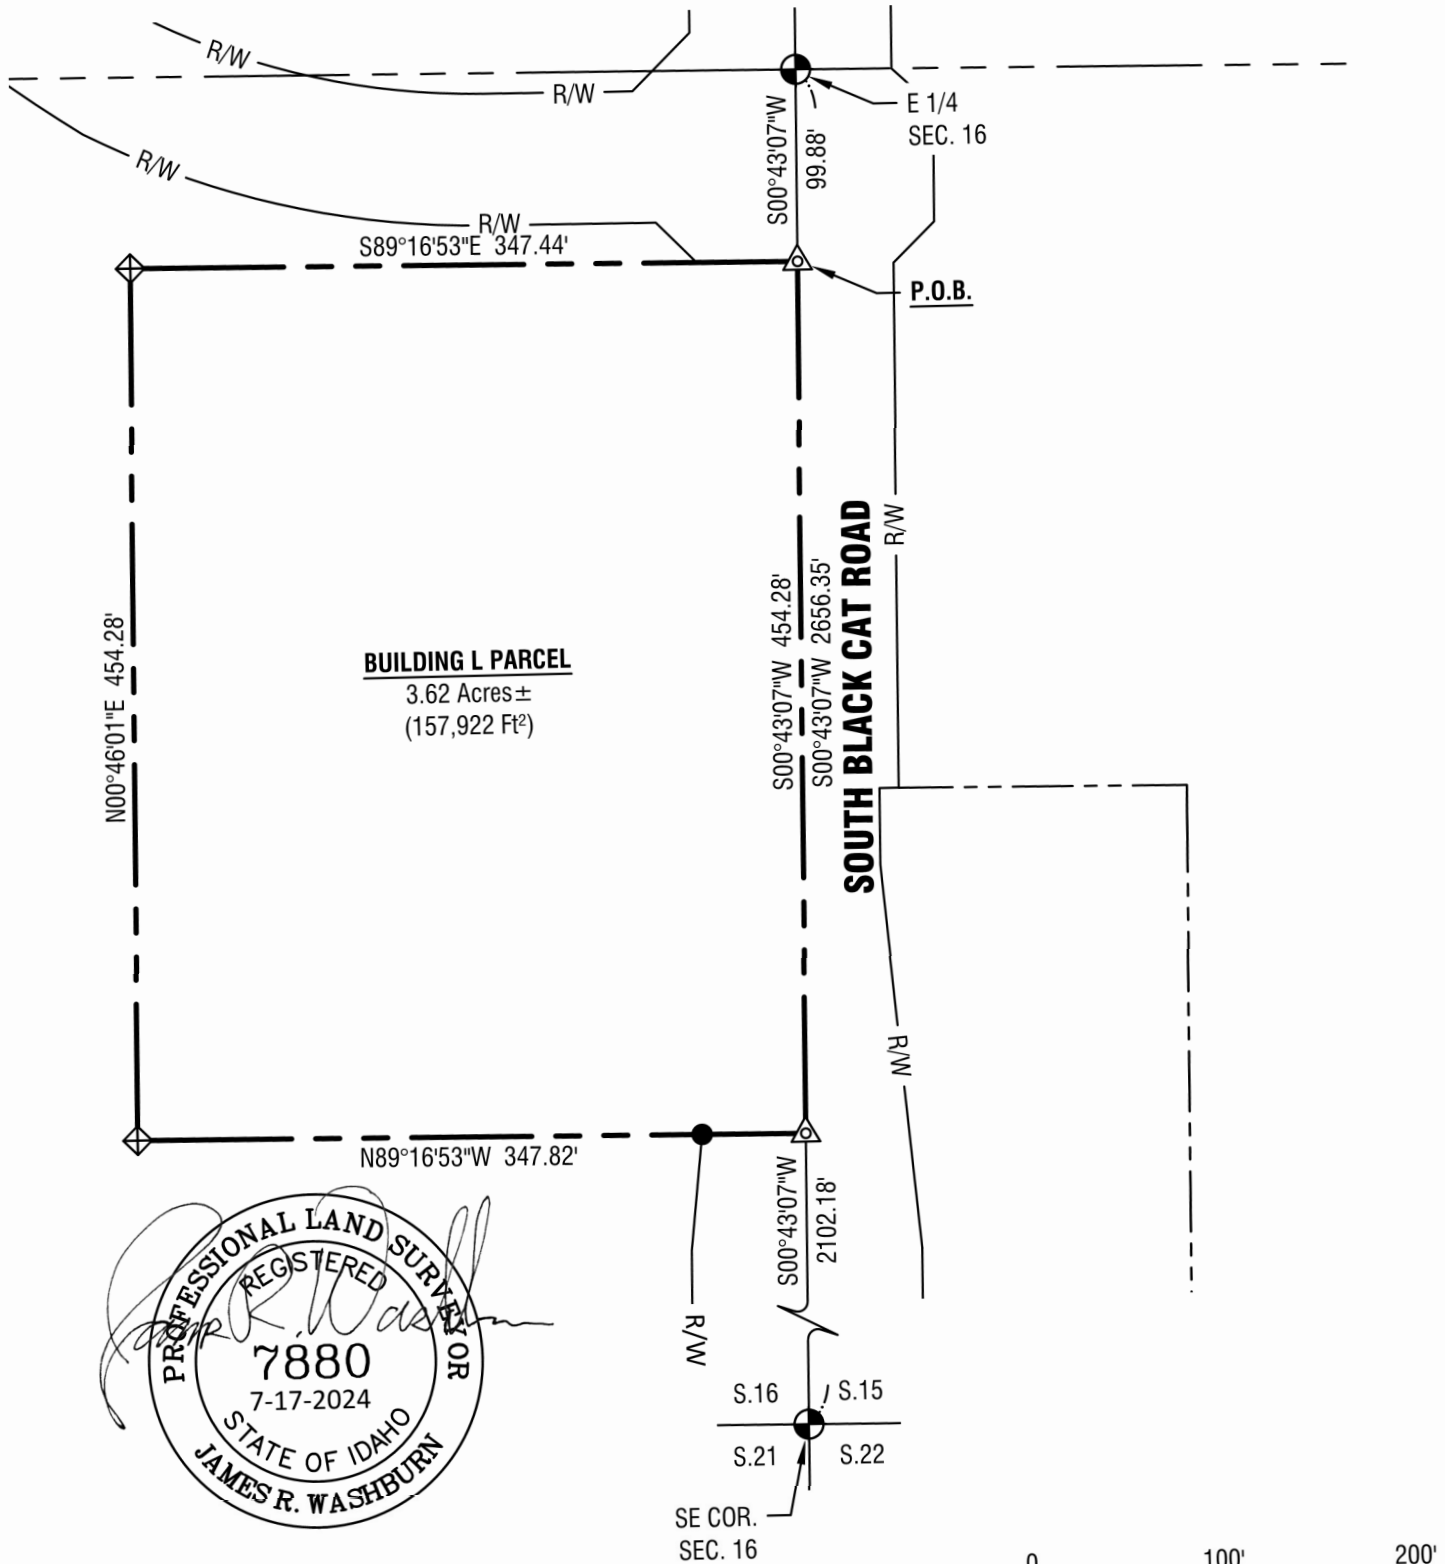

EXHIBIT B

Exhibit "B"

Horizontal Scale: 1" = 100'

121102
Date of Issuance: July 17, 2024

File Location: q:\2021\121102\catd\survey\exhibits\ex 121102 b.d1 - black cat industrial.dwg
Last Plotted By: micha anderson
Date Plotted: Wednesday, July 17 2024 at 11:04 AM

Building L Black Cat Industrial Annexation Description