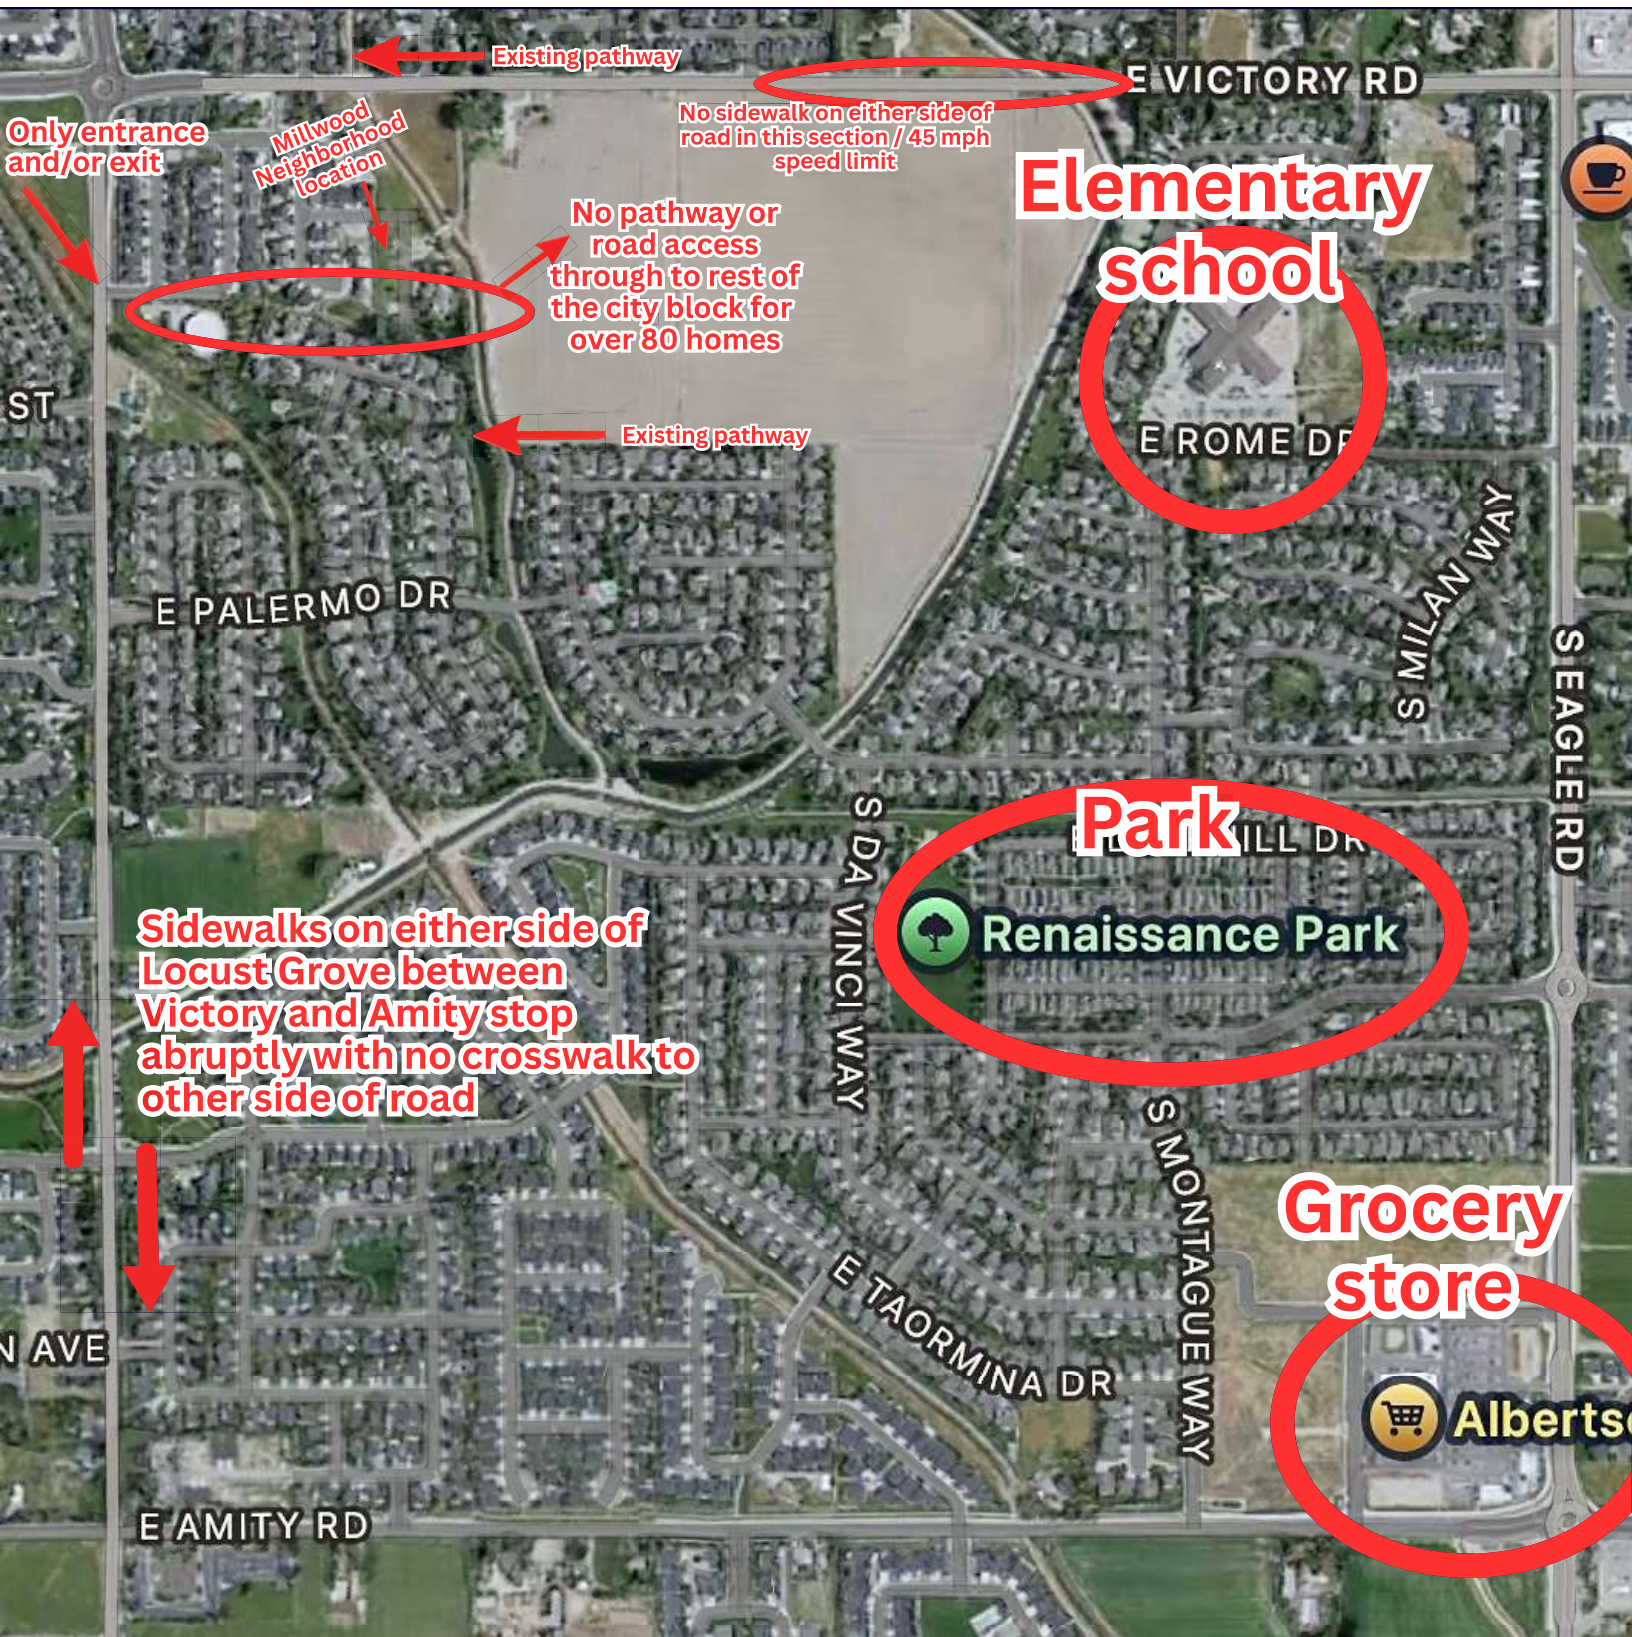

Non-vehicle path blocked by ballards

Existing pathway

Only entrance/exit for over 80 homes

No sidewalk on either side

Millwood Neighborhood location

TEAKWOOD PLACE

Existing pathway

ORY RD

J BAR A

S SAFEGE

S COMOG AVE

SLOUCUST GROVE RD

S BASTICA WA

S WILSON WAY

Existing pathway

E VICTORY RD

Only entrance and/or exit

Millwood Neighborhood location

No sidewalk on either side of road in this section // 45 mph speed limit

Elementary school

No pathway or road access through to rest of the city block for over 80 homes

Existing pathway

E ROME DR

E PALERMO DR

S MILAN WAY

SEAGLE RD

Park

Renaissance Park

Sidewalks on either side of Locust Grove between Victory and Amity stop abruptly with no crosswalk to other side of road