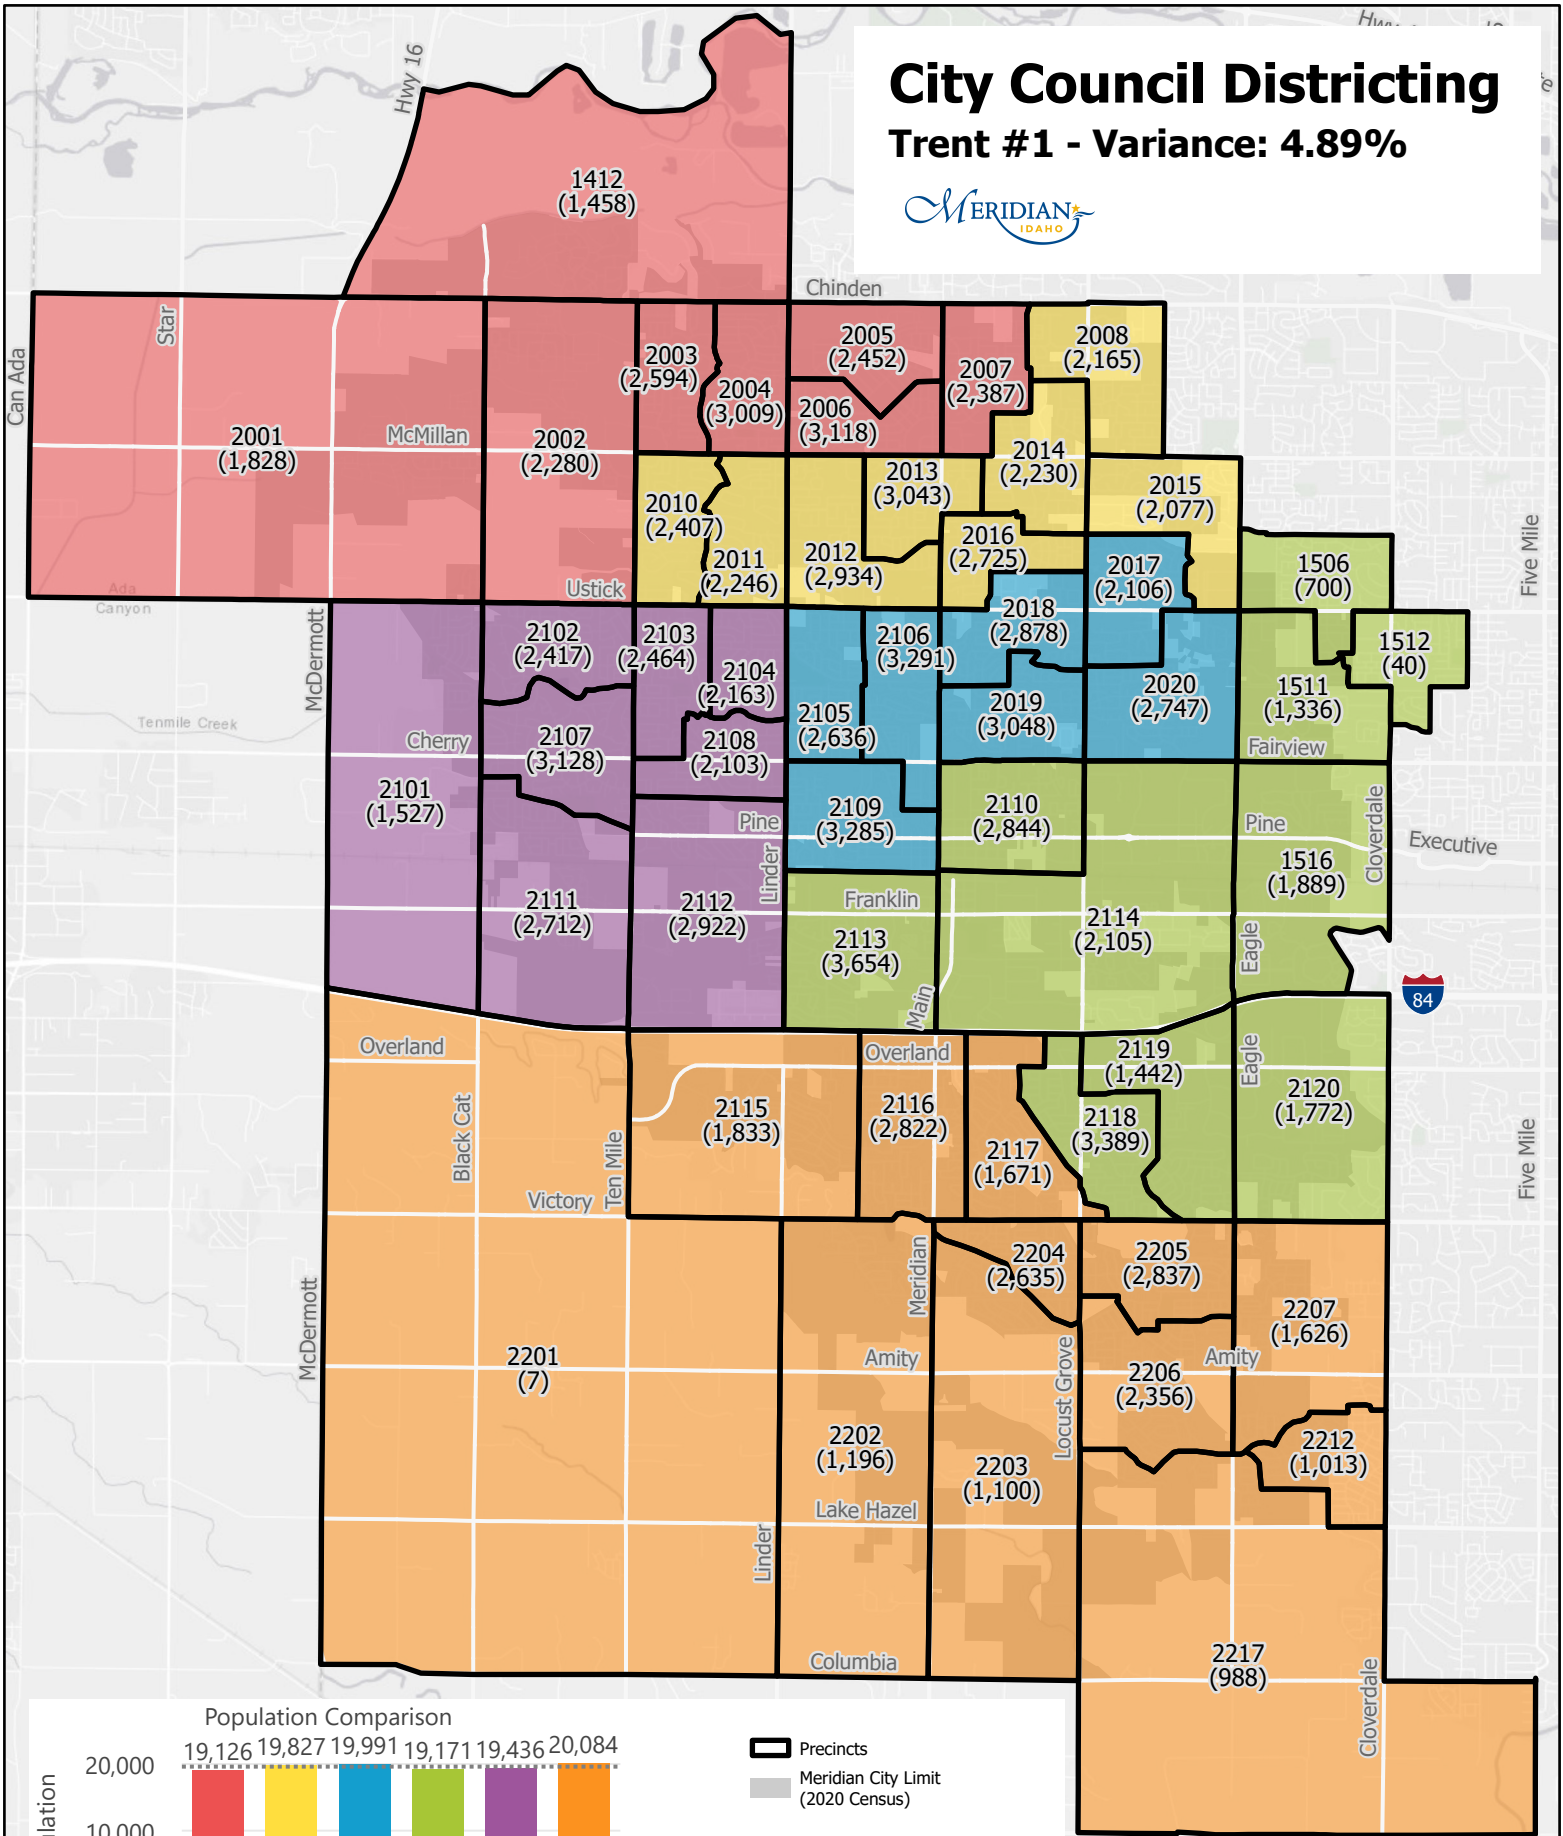

City Council Districting

Option #1 - Variance: 8.89%

- Precincts
- Meridian City Limit (2020 Census)

Precinct #
(Population)

City Council Districting Option #2 - Variance: 5.84%

- Precincts
- Meridian City Limit (2020 Census)

Precinct #
(Population)

City Council Districting

Steve #1 - Variance: 4.89%

- Precincts
- Meridian City Limit (2020 Census)
- Precinct # (Population)

City Council Districting

Steve #2 - Variance: 3.82%

- Precincts
- Meridian City Limit (2020 Census)
- Precinct # (Population)

City Council Districting

Trent #1 - Variance: 4.89%

- Precincts
- Meridian City Limit (2020 Census)

Precinct #
(Population)