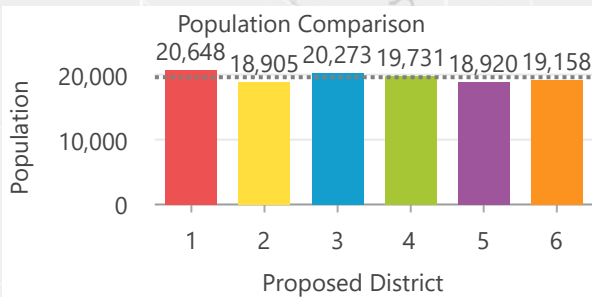

City Council Districting

Option #1 - Variance: 8.89%

- Precincts
- Meridian City Limit (2020 Census)

Precinct #
(Population)

City Council Districting Option #2 - Variance: 5.84%

- Precincts
- Meridian City Limit (2020 Census)

Precinct #
(Population)

City Council Districting

Steve #1 - Variance: 4.89%

- Precincts
- Meridian City Limit (2020 Census)
- Precinct # (Population)

City Council Districting

Steve #2 - Variance: 3.82%

- Precincts
- Meridian City Limit (2020 Census)
- Precinct # (Population)

City Council Districting

Trent #1 - Variance: 4.89%

- Precincts
- Meridian City Limit (2020 Census)

Precinct #
(Population)