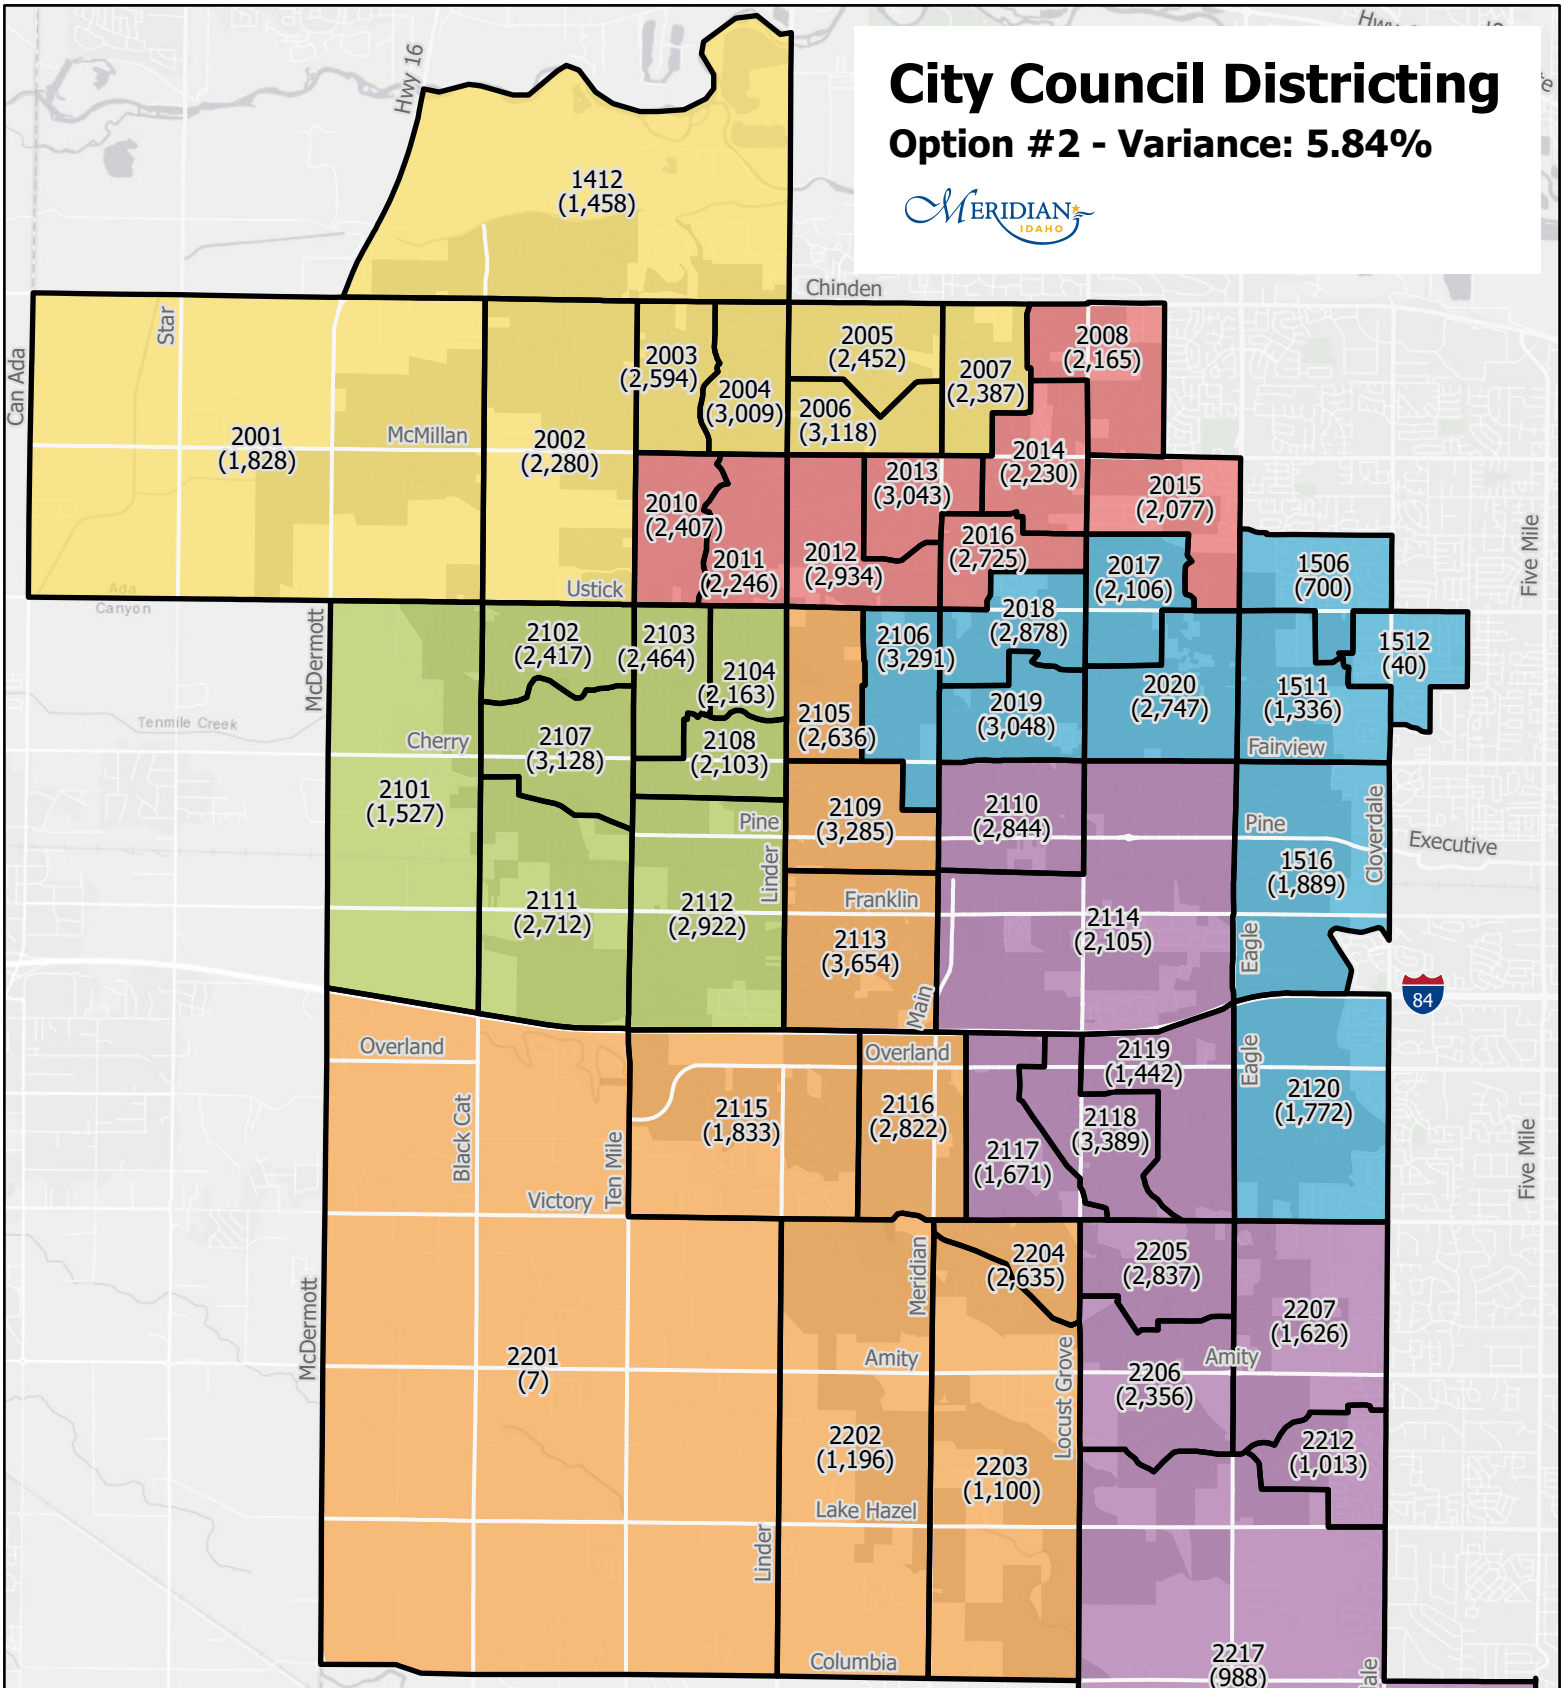

City Council Districting

Option #1 - Variance: 8.89%

- Precincts
- Meridian City Limit (2020 Census)

Precinct #
(Population)

City Council Districting Option #2 - Variance: 5.84%

- Precincts
- Meridian City Limit (2020 Census)

Precinct #
(Population)

City Council Districting

Steve #1 - Variance: 4.89%

- Precincts
- Meridian City Limit (2020 Census)
- Precinct # (Population)

City Council Districting

Steve #2 - Variance: 3.82%

- Precincts
- Meridian City Limit (2020 Census)
- Precinct # (Population)

City Council Districting

Trent #1 - Variance: 4.89%

- Precincts
- Meridian City Limit (2020 Census)

Precinct #
(Population)