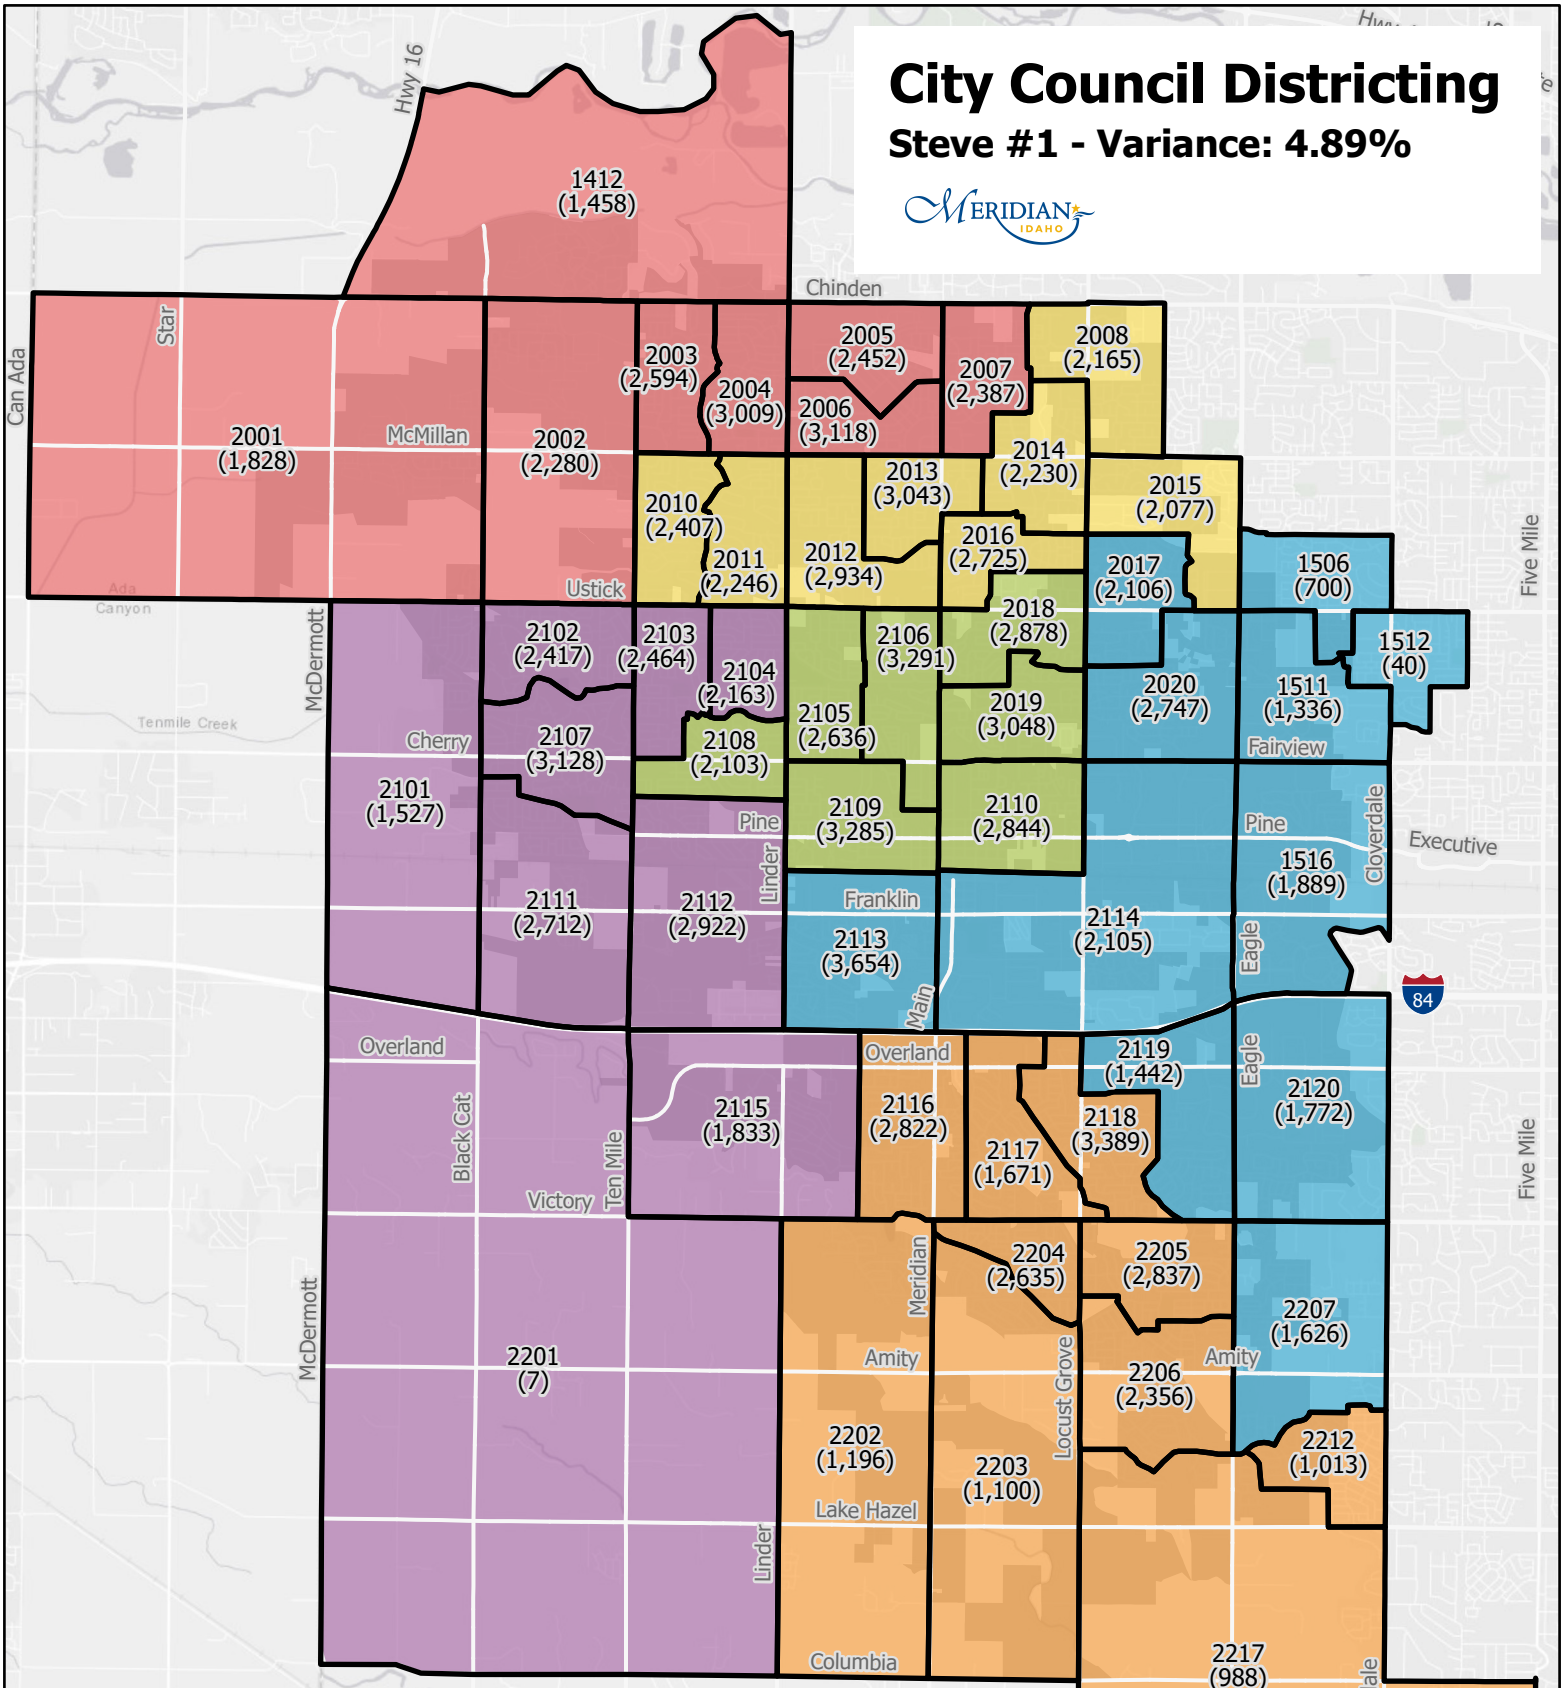

City Council Districting

Option #1 - Variance: 8.89%

- Precincts
- Meridian City Limit (2020 Census)

Precinct #
(Population)

City Council Districting Option #2 - Variance: 5.84%

- Precincts
- Meridian City Limit (2020 Census)

Precinct #
(Population)

City Council Districting

Steve #1 - Variance: 4.89%

- Precincts
- Meridian City Limit (2020 Census)
- Precinct # (Population)

City Council Districting

Steve #2 - Variance: 3.82%

- Precincts
- Meridian City Limit (2020 Census)
- Precinct # (Population)

City Council Districting

Trent #1 - Variance: 4.89%

- Precincts
- Meridian City Limit (2020 Census)

Precinct #
(Population)