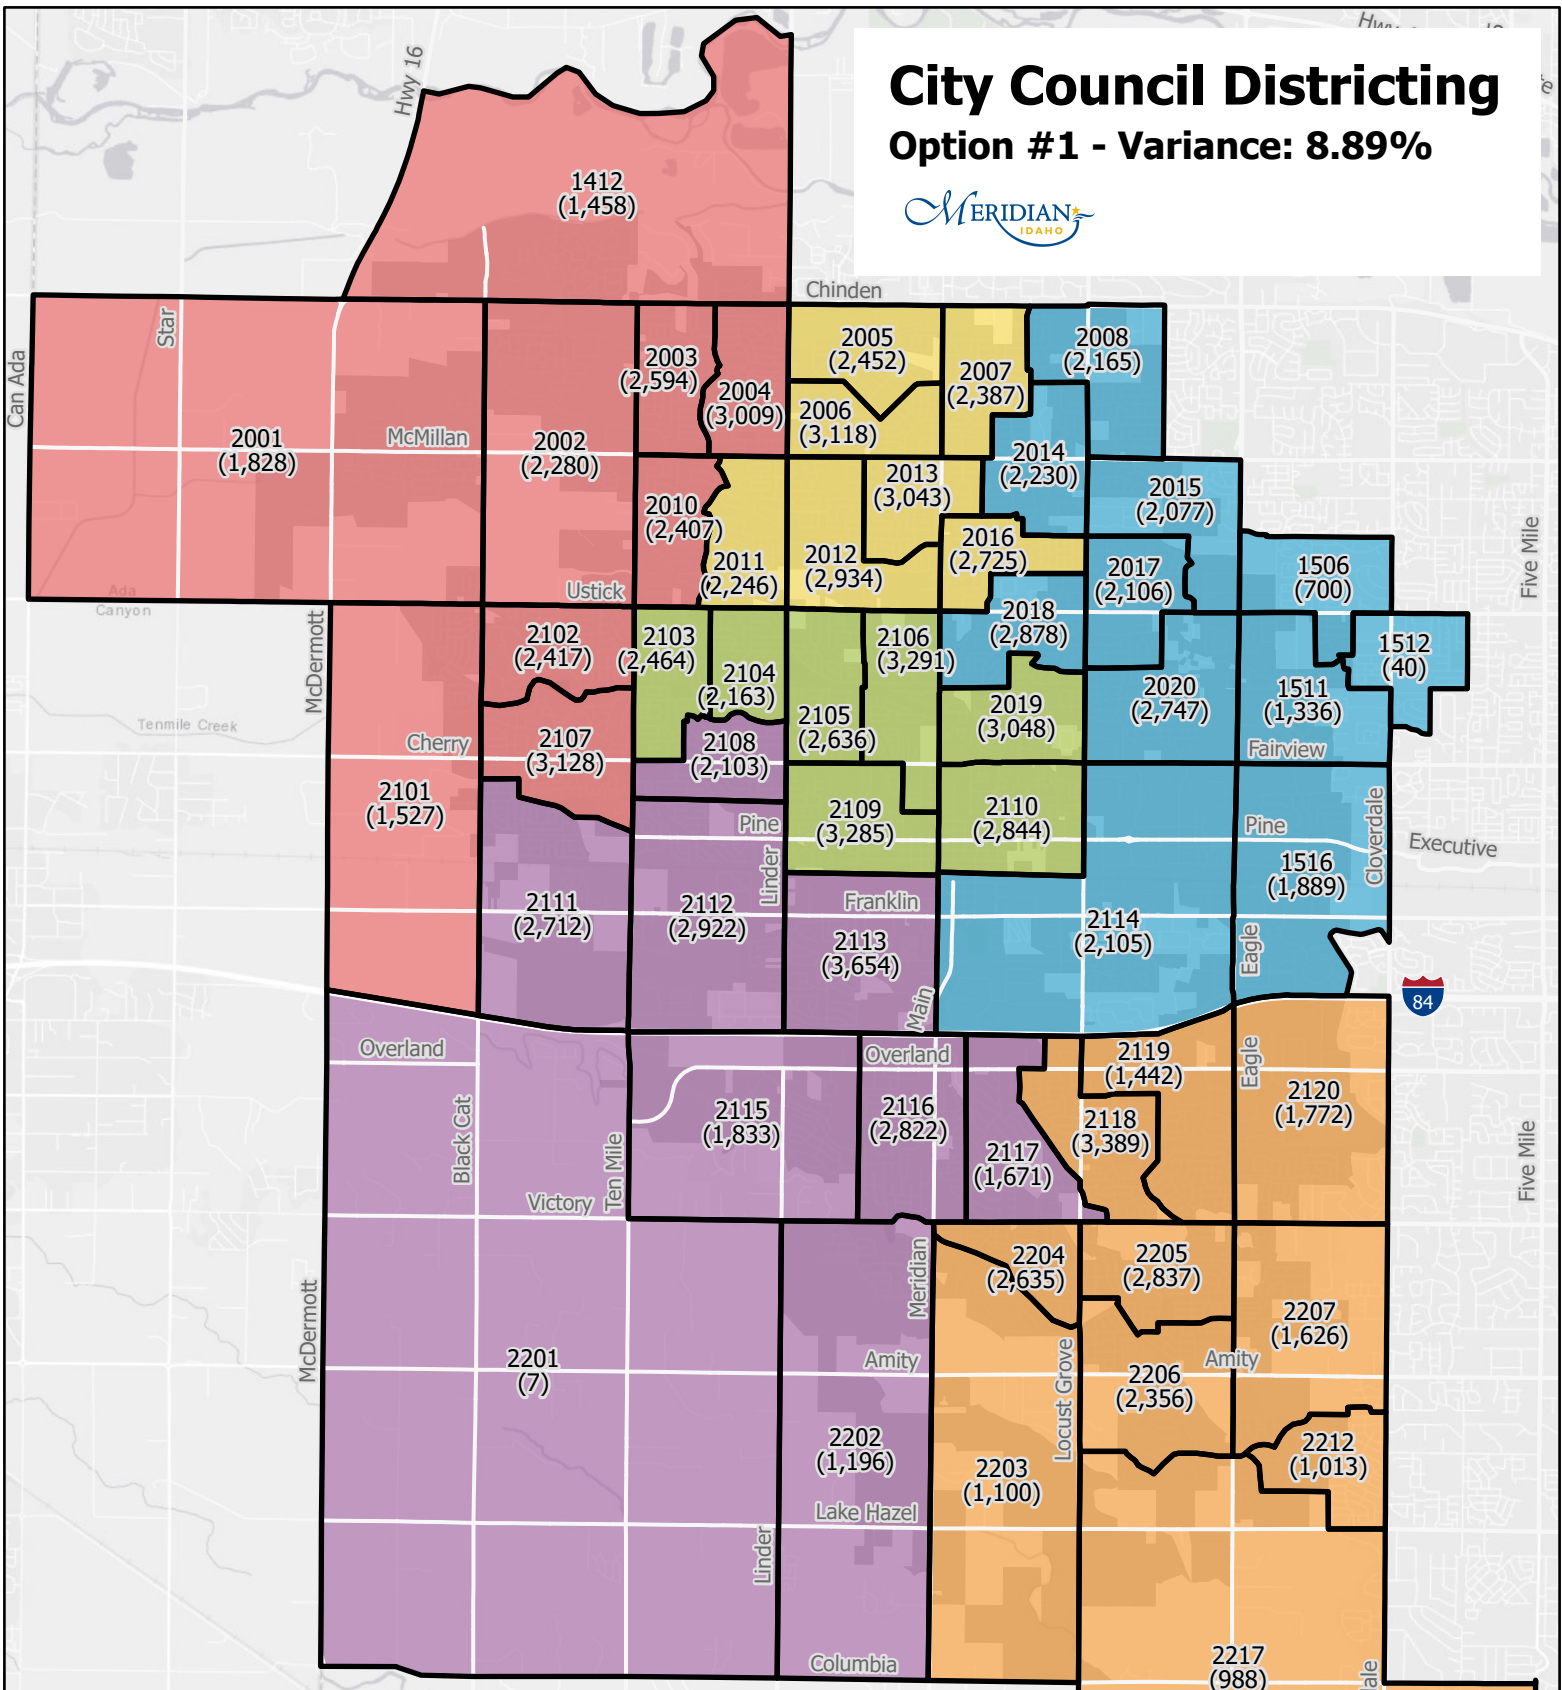

City Council Districting

Option #1 - Variance: 8.89%

- Precincts
- Meridian City Limit (2020 Census)

Precinct #
(Population)

City Council Districting Option #2 - Variance: 5.84%

- Precincts
- Meridian City Limit (2020 Census)

Precinct #
(Population)

City Council Districting

Steve #1 - Variance: 4.89%

- Precincts
- Meridian City Limit (2020 Census)
- Precinct # (Population)

City Council Districting

Steve #2 - Variance: 3.82%

- Precincts
- Meridian City Limit (2020 Census)
- Precinct # (Population)

City Council Districting

Trent #1 - Variance: 4.89%

- Precincts
- Meridian City Limit (2020 Census)

Precinct #
(Population)