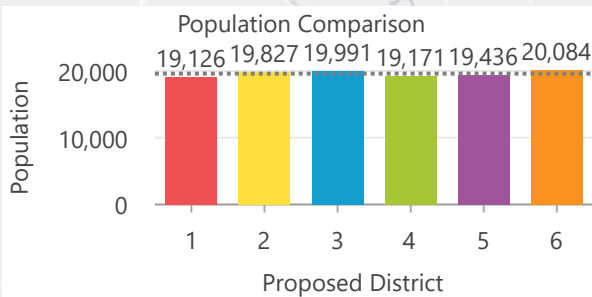

City Council Districting

Option #1 - Variance: 8.89%

- Precincts
- Meridian City Limit (2020 Census)

Precinct #
(Population)

City Council Districting Option #2 - Variance: 5.84%

- Precincts
- Meridian City Limit (2020 Census)

Precinct #
(Population)

City Council Districting

Steve #1 - Variance: 4.89%

- Precincts
- Meridian City Limit (2020 Census)
- Precinct # (Population)

City Council Districting

Steve #2 - Variance: 3.82%

- Precincts
- Meridian City Limit (2020 Census)
- Precinct # (Population)

City Council Districting

Trent #1 - Variance: 4.89%

- Precincts
- Meridian City Limit (2020 Census)

Precinct #
(Population)