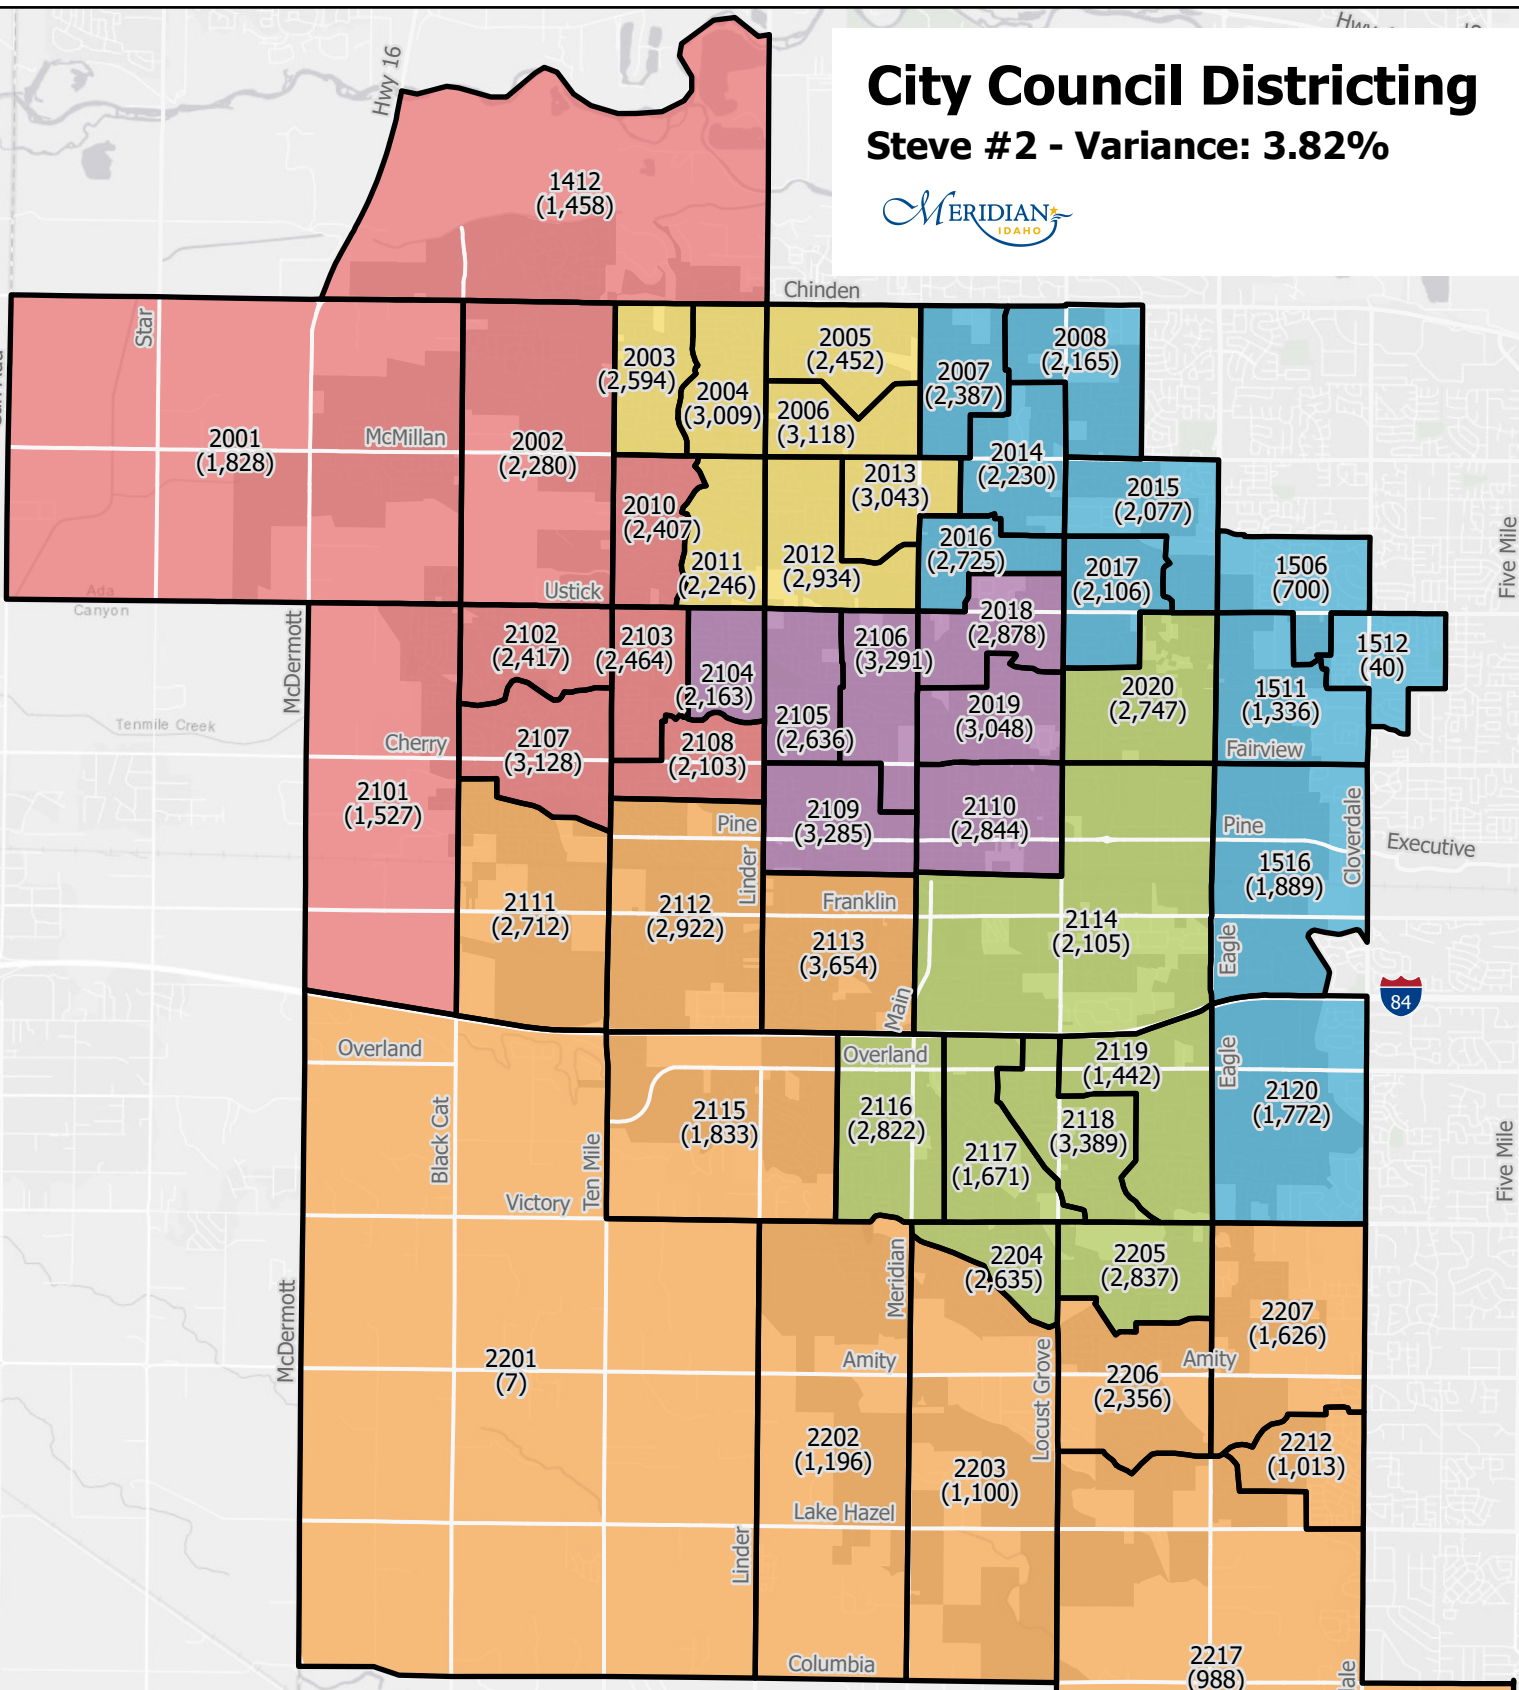

City Council Districting

Option #1 - Variance: 8.89%

- Precincts
- Meridian City Limit (2020 Census)

Precinct #
(Population)

City Council Districting Option #2 - Variance: 5.84%

- Precincts
- Meridian City Limit (2020 Census)

Precinct #
(Population)

City Council Districting

Steve #1 - Variance: 4.89%

- Precincts
- Meridian City Limit (2020 Census)
- Precinct # (Population)

City Council Districting

Steve #2 - Variance: 3.82%

- Precincts
- Meridian City Limit (2020 Census)
- Precinct # (Population)

City Council Districting

Trent #1 - Variance: 4.89%

- Precincts
- Meridian City Limit (2020 Census)

Precinct #
(Population)