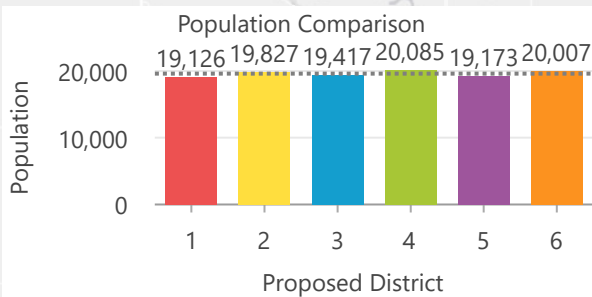

City Council Districting

Option #1 - Variance: 8.89%

- Precincts
- Meridian City Limit (2020 Census)

Precinct #
(Population)

City Council Districting Option #2 - Variance: 5.84%

- Precincts
- Meridian City Limit (2020 Census)

Precinct #
(Population)

City Council Districting

Steve #1 - Variance: 4.89%

- Precincts
- Meridian City Limit (2020 Census)
- Precinct # (Population)

City Council Districting

Steve #2 - Variance: 3.82%

- Precincts
- Meridian City Limit (2020 Census)
- Precinct # (Population)

City Council Districting

Trent #1 - Variance: 4.89%

- Precincts
- Meridian City Limit (2020 Census)

Precinct #
(Population)