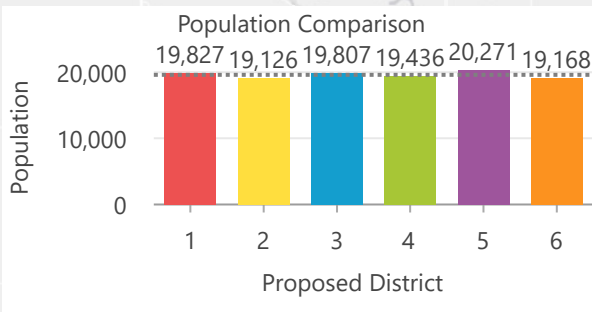

City Council Districting

Option #1 - Variance: 8.89%

- Precincts
- Meridian City Limit (2020 Census)

Precinct #
(Population)

City Council Districting Option #2 - Variance: 5.84%

- Precincts
- Meridian City Limit (2020 Census)

Precinct #
(Population)

City Council Districting

Steve #1 - Variance: 4.89%

- Precincts
- Meridian City Limit (2020 Census)
- Precinct # (Population)

City Council Districting

Steve #2 - Variance: 3.82%

- Precincts
- Meridian City Limit (2020 Census)
- Precinct # (Population)

City Council Districting

Trent #1 - Variance: 4.89%

- Precincts
- Meridian City Limit (2020 Census)

Precinct #
(Population)