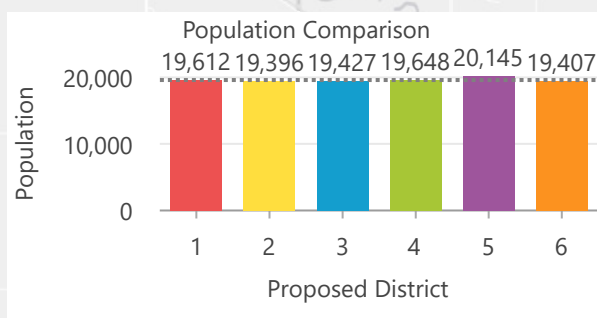

City Council Districting

Option #1 - Variance: 8.89%

- Precincts
- Meridian City Limit (2020 Census)

Precinct #
(Population)

City Council Districting Option #2 - Variance: 5.84%

- Precincts
- Meridian City Limit (2020 Census)

Precinct #
(Population)

City Council Districting

Steve #1 - Variance: 4.89%

- Precincts
- Meridian City Limit (2020 Census)
- Precinct # (Population)

City Council Districting

Steve #2 - Variance: 3.82%

- Precincts
- Meridian City Limit (2020 Census)
- Precinct # (Population)

City Council Districting

Trent #1 - Variance: 4.89%

- Precincts
- Meridian City Limit (2020 Census)

Precinct #
(Population)