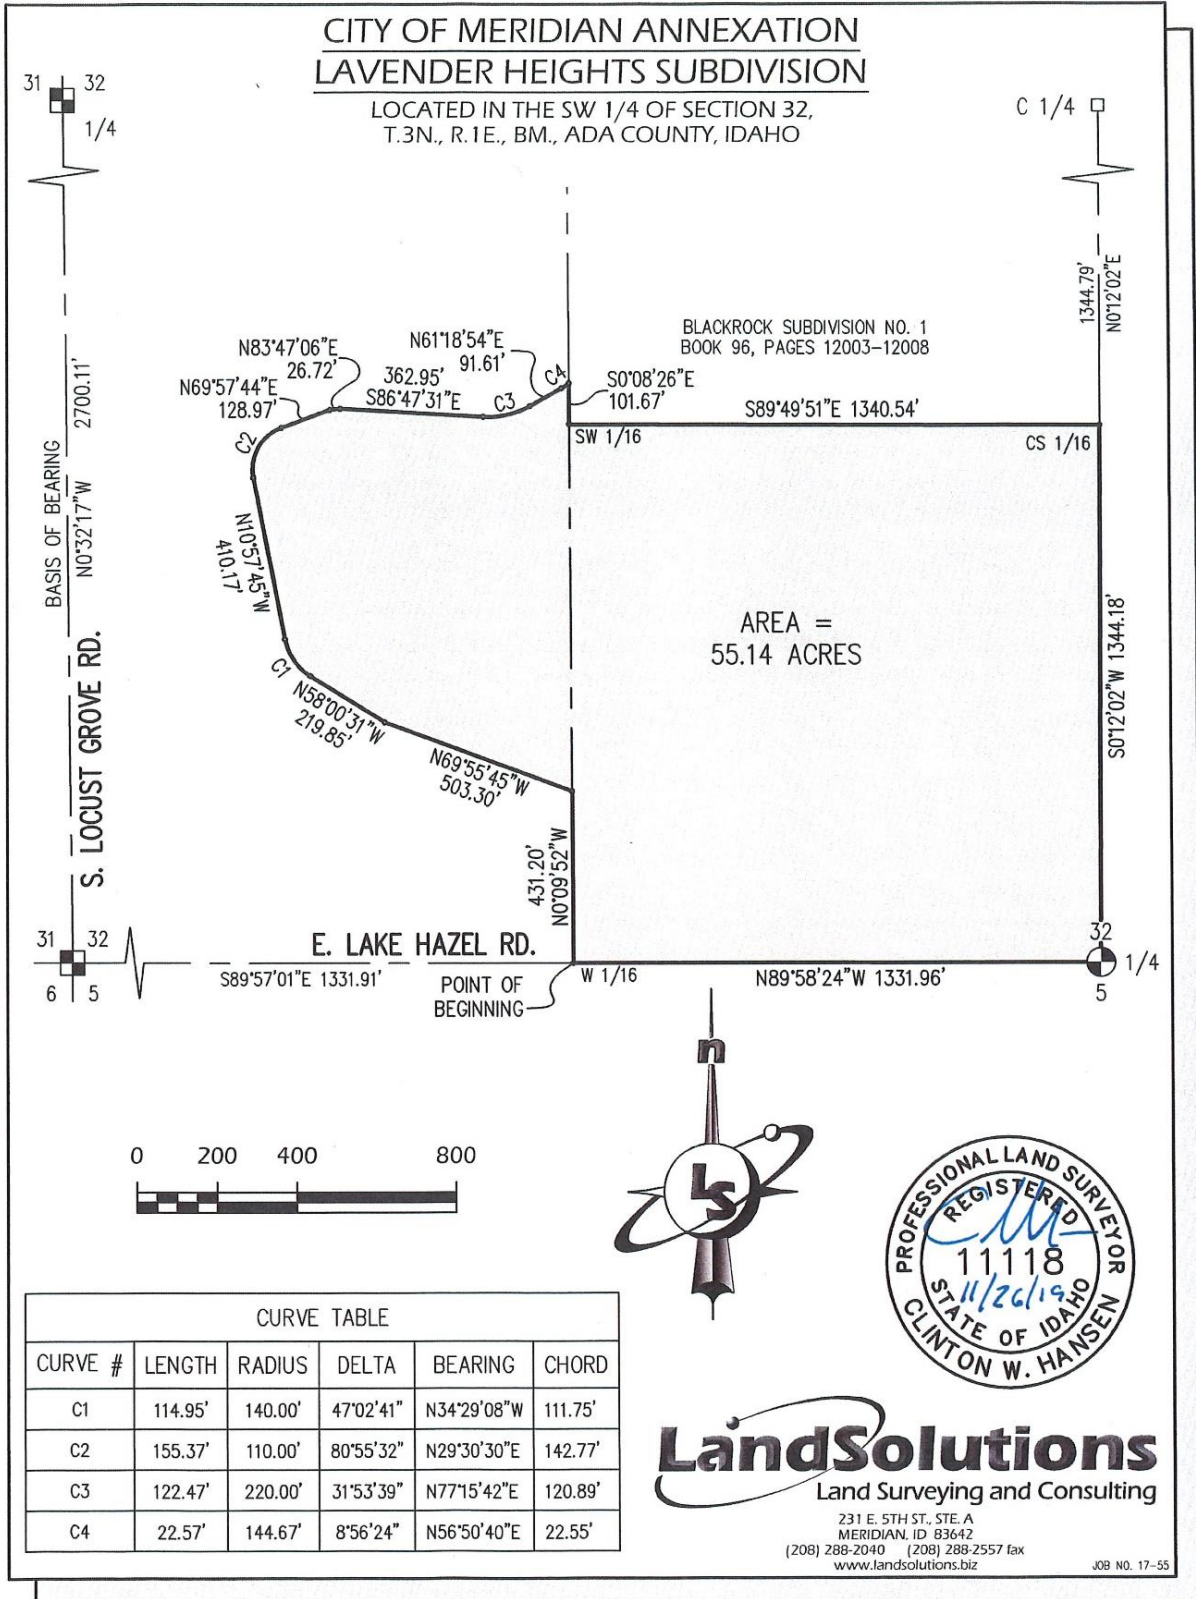

EXHIBIT A

LandSolutions
Land Surveying and Consulting

231 E. 5TH ST., STE. A
MERIDIAN, ID 83642
(208) 288-2040 (208) 288-2557 fax
www.landsolutions.biz

JOB NO. 17-55