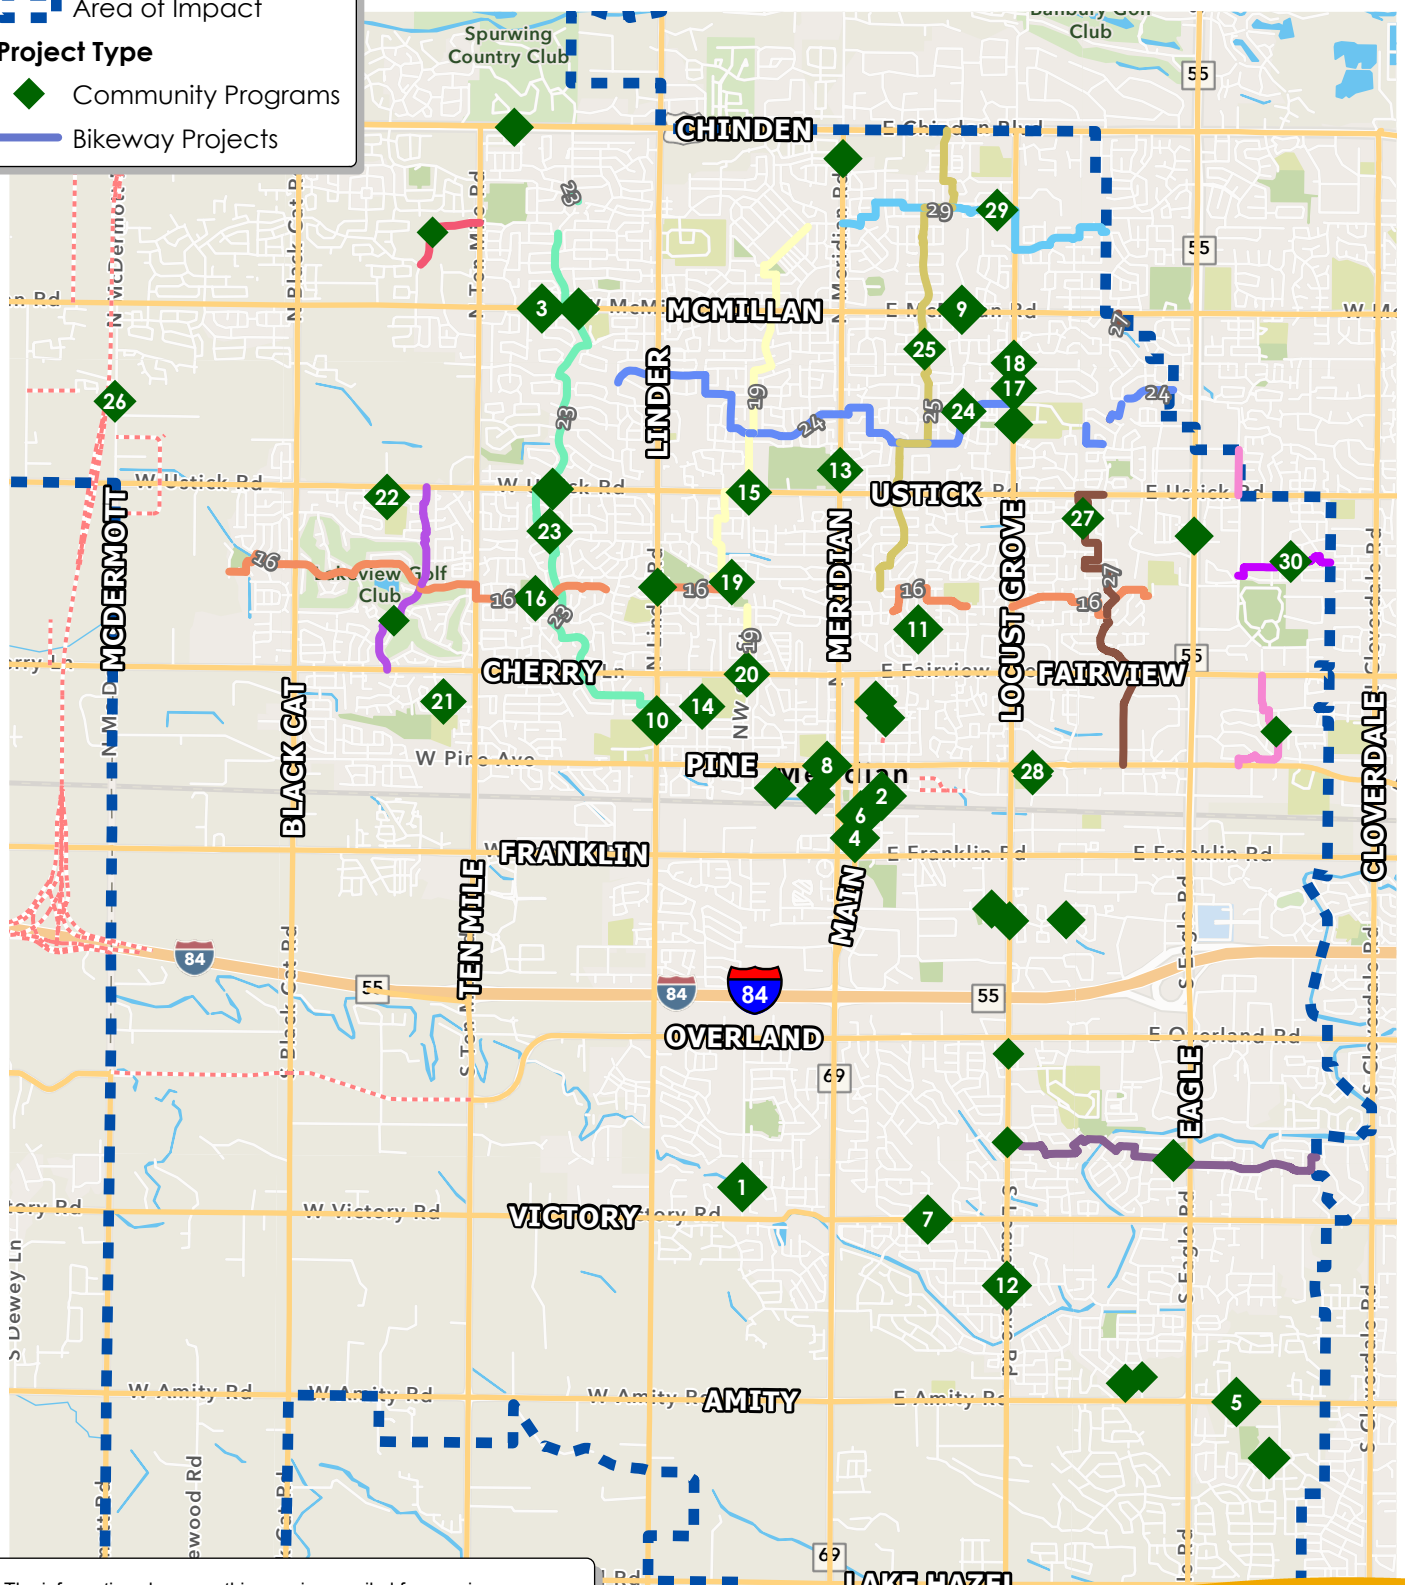

2023 Community Program Priorities

Legend

- Area of Impact
- Project Type**
 - Community Programs
 - Bikeway Projects

The information shown on this map is compiled from various sources and is subject to constant revision. The City of Meridian makes no warranty or guarantee as to the content, accuracy, timeliness, or completeness of any of the data provided, and assumes no legal responsibility for the information contained on this map.