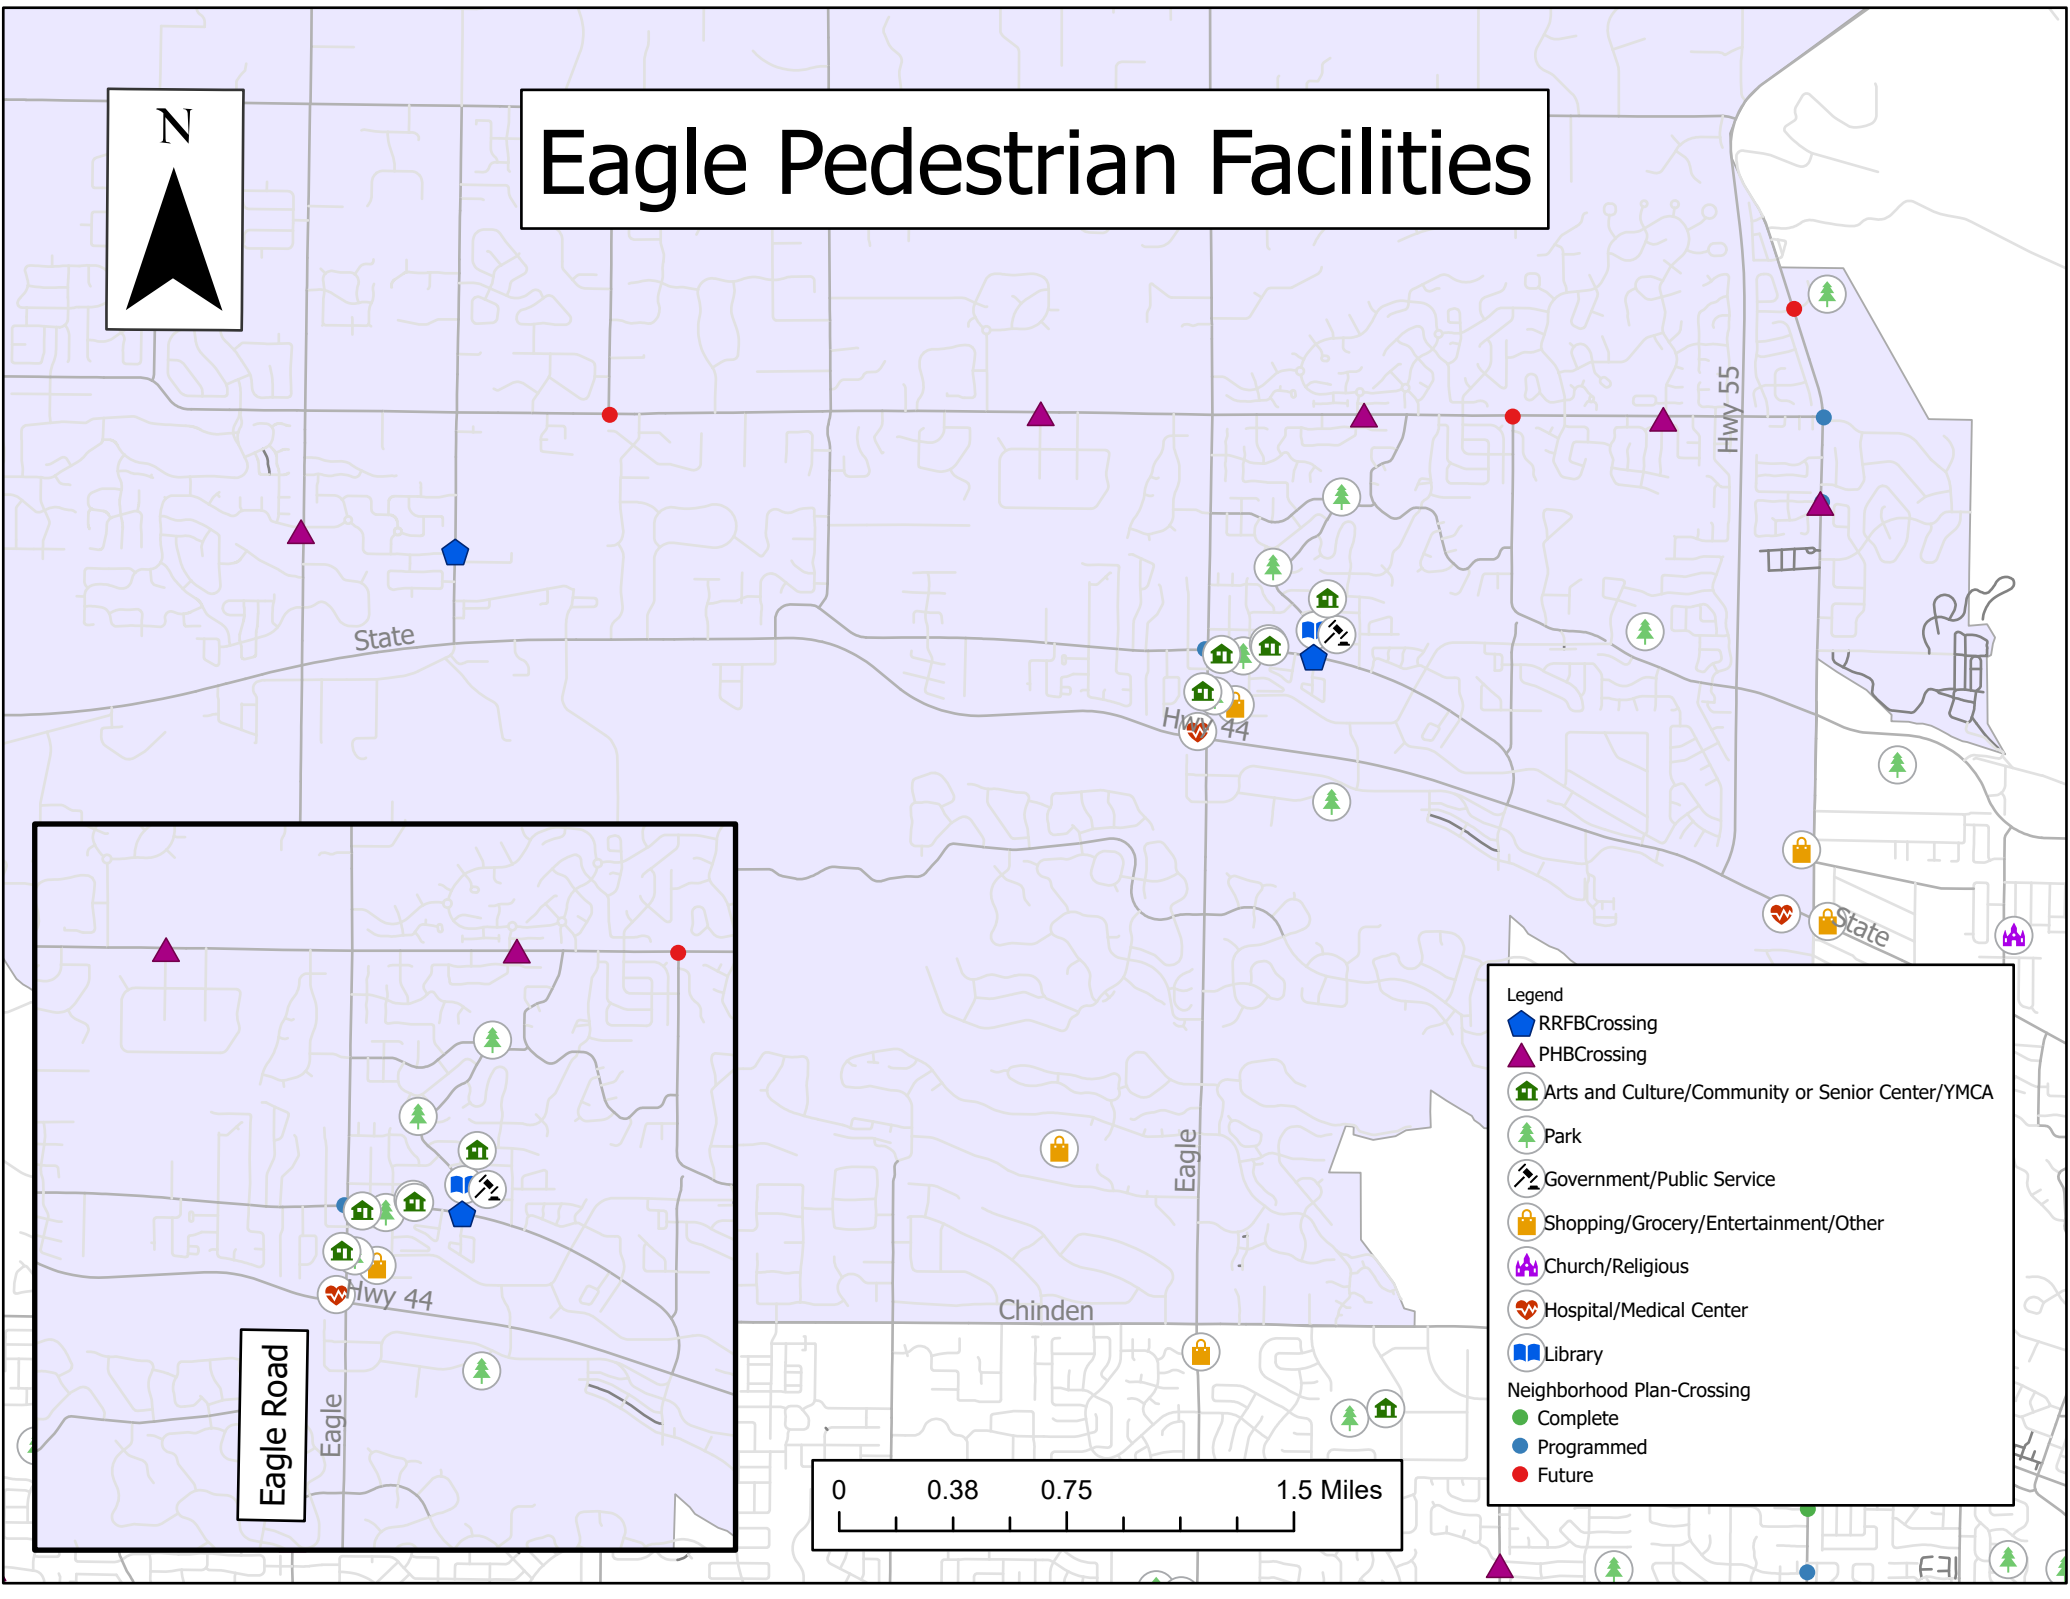

Ada County Pedestrian Facilities 2022

There is no PHB at this location -- should be shown north at Malta Drive

Legend

- RRFBCrossing
- PHBCrossing
- Arts and Culture/Community or Senior Center/YMCA NP_Plan_Na
- Park
- Government/Public Service
- Shopping/Grocery/Entertainment/Other
- Church/Religious
- Hospital/Medical Center
- Library
- Airport
- Neighborhood Plan-Crossing
- NPStatus
 - Complete
 - Programmed
 - Future
- FuncClass
 - Interstate
 - Arterial
 - Collector
 - Local
- <all other values> NeighborhoodPlanningAreas
 - Barber Valley
 - Boise Central Bench
 - Boise Downtown
 - Boise East End
 - Boise North
 - Boise Northwest
 - Boise Southeast
 - Boise Southwest
 - Boise West Bench
 - Eagle
 - Garden City
 - Kuna
 - Meridian Downtown
 - Meridian North
 - Meridian South
 - Star
 - <all other values>

Neighborhood Plan-Crossing

- Complete
- Programmed
- Future

Downtown Meridian

Eagle Pedestrian Facilities

Legend

- RRFB Crossing
- PHB Crossing
- Arts and Culture/Community or Senior Center/YMCA
- Park
- Government/Public Service
- Shopping/Grocery/Entertainment/Other
- Church/Religious
- Hospital/Medical Center
- Library

Neighborhood Plan-Crossing

- Complete
- Programmed
- Future

Garden City Pedestrian Facilities

Legend

- RRFCrossing (Blue pentagon)
- PHBCrossing (Purple triangle)
- Arts and Culture/Community or Senior Center/YMCA (Green house icon)
- Park (Green tree icon)
- Government/Public Service (Scales icon)
- Shopping/Grocery/Entertainment/Other (Shopping bag icon)
- Church/Religious (Purple church icon)
- Hospital/Medical Center (Heart icon)
- Library (Blue book icon)
- Neighborhood Plan-Crossing
 - Complete (Green circle)
 - Programmed (Blue circle)
 - Future (Red circle)