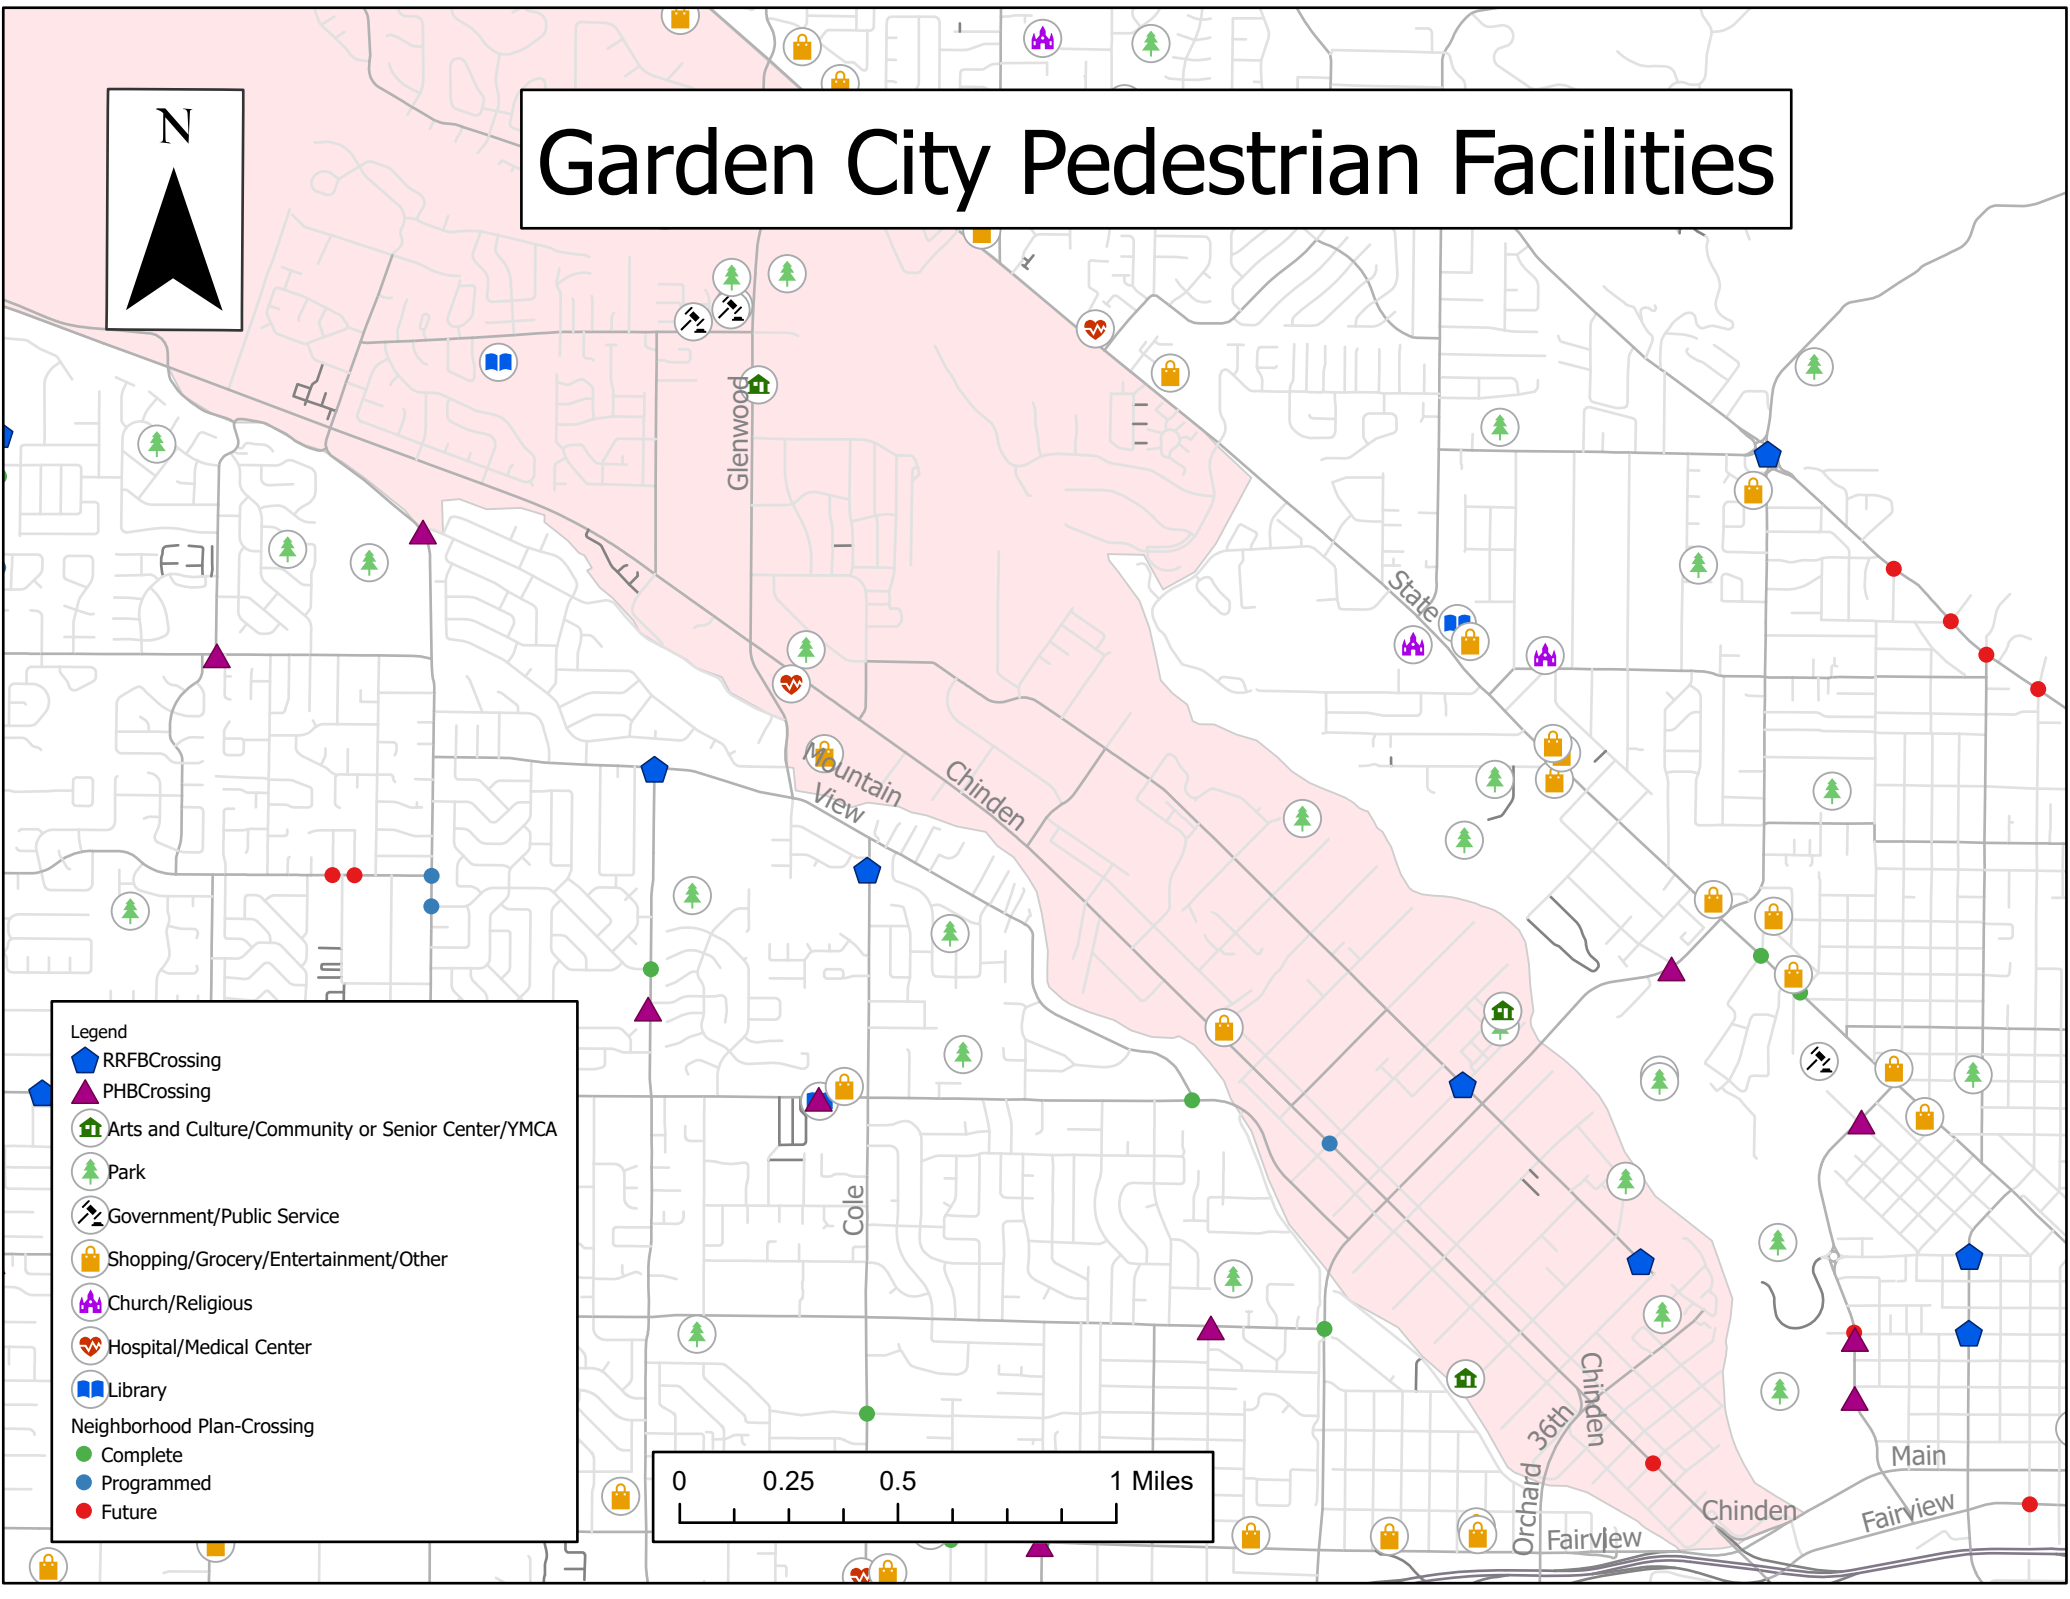

Ada County Pedestrian Facilities 2022

There is no PHB at this location -- should be shown north at Malta Drive

Legend

- RRFBCrossing
- PHBCrossing
- Arts and Culture/Community or Senior Center/YMCA NP_Plan_Na
- Park
- Government/Public Service
- Shopping/Grocery/Entertainment/Other
- Church/Religious
- Hospital/Medical Center
- Library
- Airport
- Neighborhood Plan-Crossing
- NPStatus
 - Complete
 - Programmed
 - Future
- FuncClass
 - Interstate
 - Arterial
 - Collector
 - Local
- <all other values> NeighborhoodPlanningAreas
 - Barber Valley
 - Boise Central Bench
 - Boise Downtown
 - Boise East End
 - Boise North
 - Boise Northwest
 - Boise Southeast
 - Boise Southwest
 - Boise West Bench
 - Eagle
 - Garden City
 - Kuna
 - Meridian Downtown
 - Meridian North
 - Meridian South
 - Star
 - <all other values>

Neighborhood Plan-Crossing

- Complete
- Programmed
- Future

Downtown Meridian

Eagle Pedestrian Facilities

Legend

- RRFB Crossing
- PHB Crossing
- Arts and Culture/Community or Senior Center/YMCA
- Park
- Government/Public Service
- Shopping/Grocery/Entertainment/Other
- Church/Religious
- Hospital/Medical Center
- Library

Neighborhood Plan-Crossing

- Complete
- Programmed
- Future

Garden City Pedestrian Facilities

Legend

- RRFCrossing (Blue pentagon)
- PHBCrossing (Purple triangle)
- Arts and Culture/Community or Senior Center/YMCA (Green house icon)
- Park (Green tree icon)
- Government/Public Service (Scales icon)
- Shopping/Grocery/Entertainment/Other (Shopping bag icon)
- Church/Religious (Purple church icon)
- Hospital/Medical Center (Heart icon)
- Library (Blue book icon)
- Neighborhood Plan-Crossing
 - Complete (Green circle)
 - Programmed (Blue circle)
 - Future (Red circle)