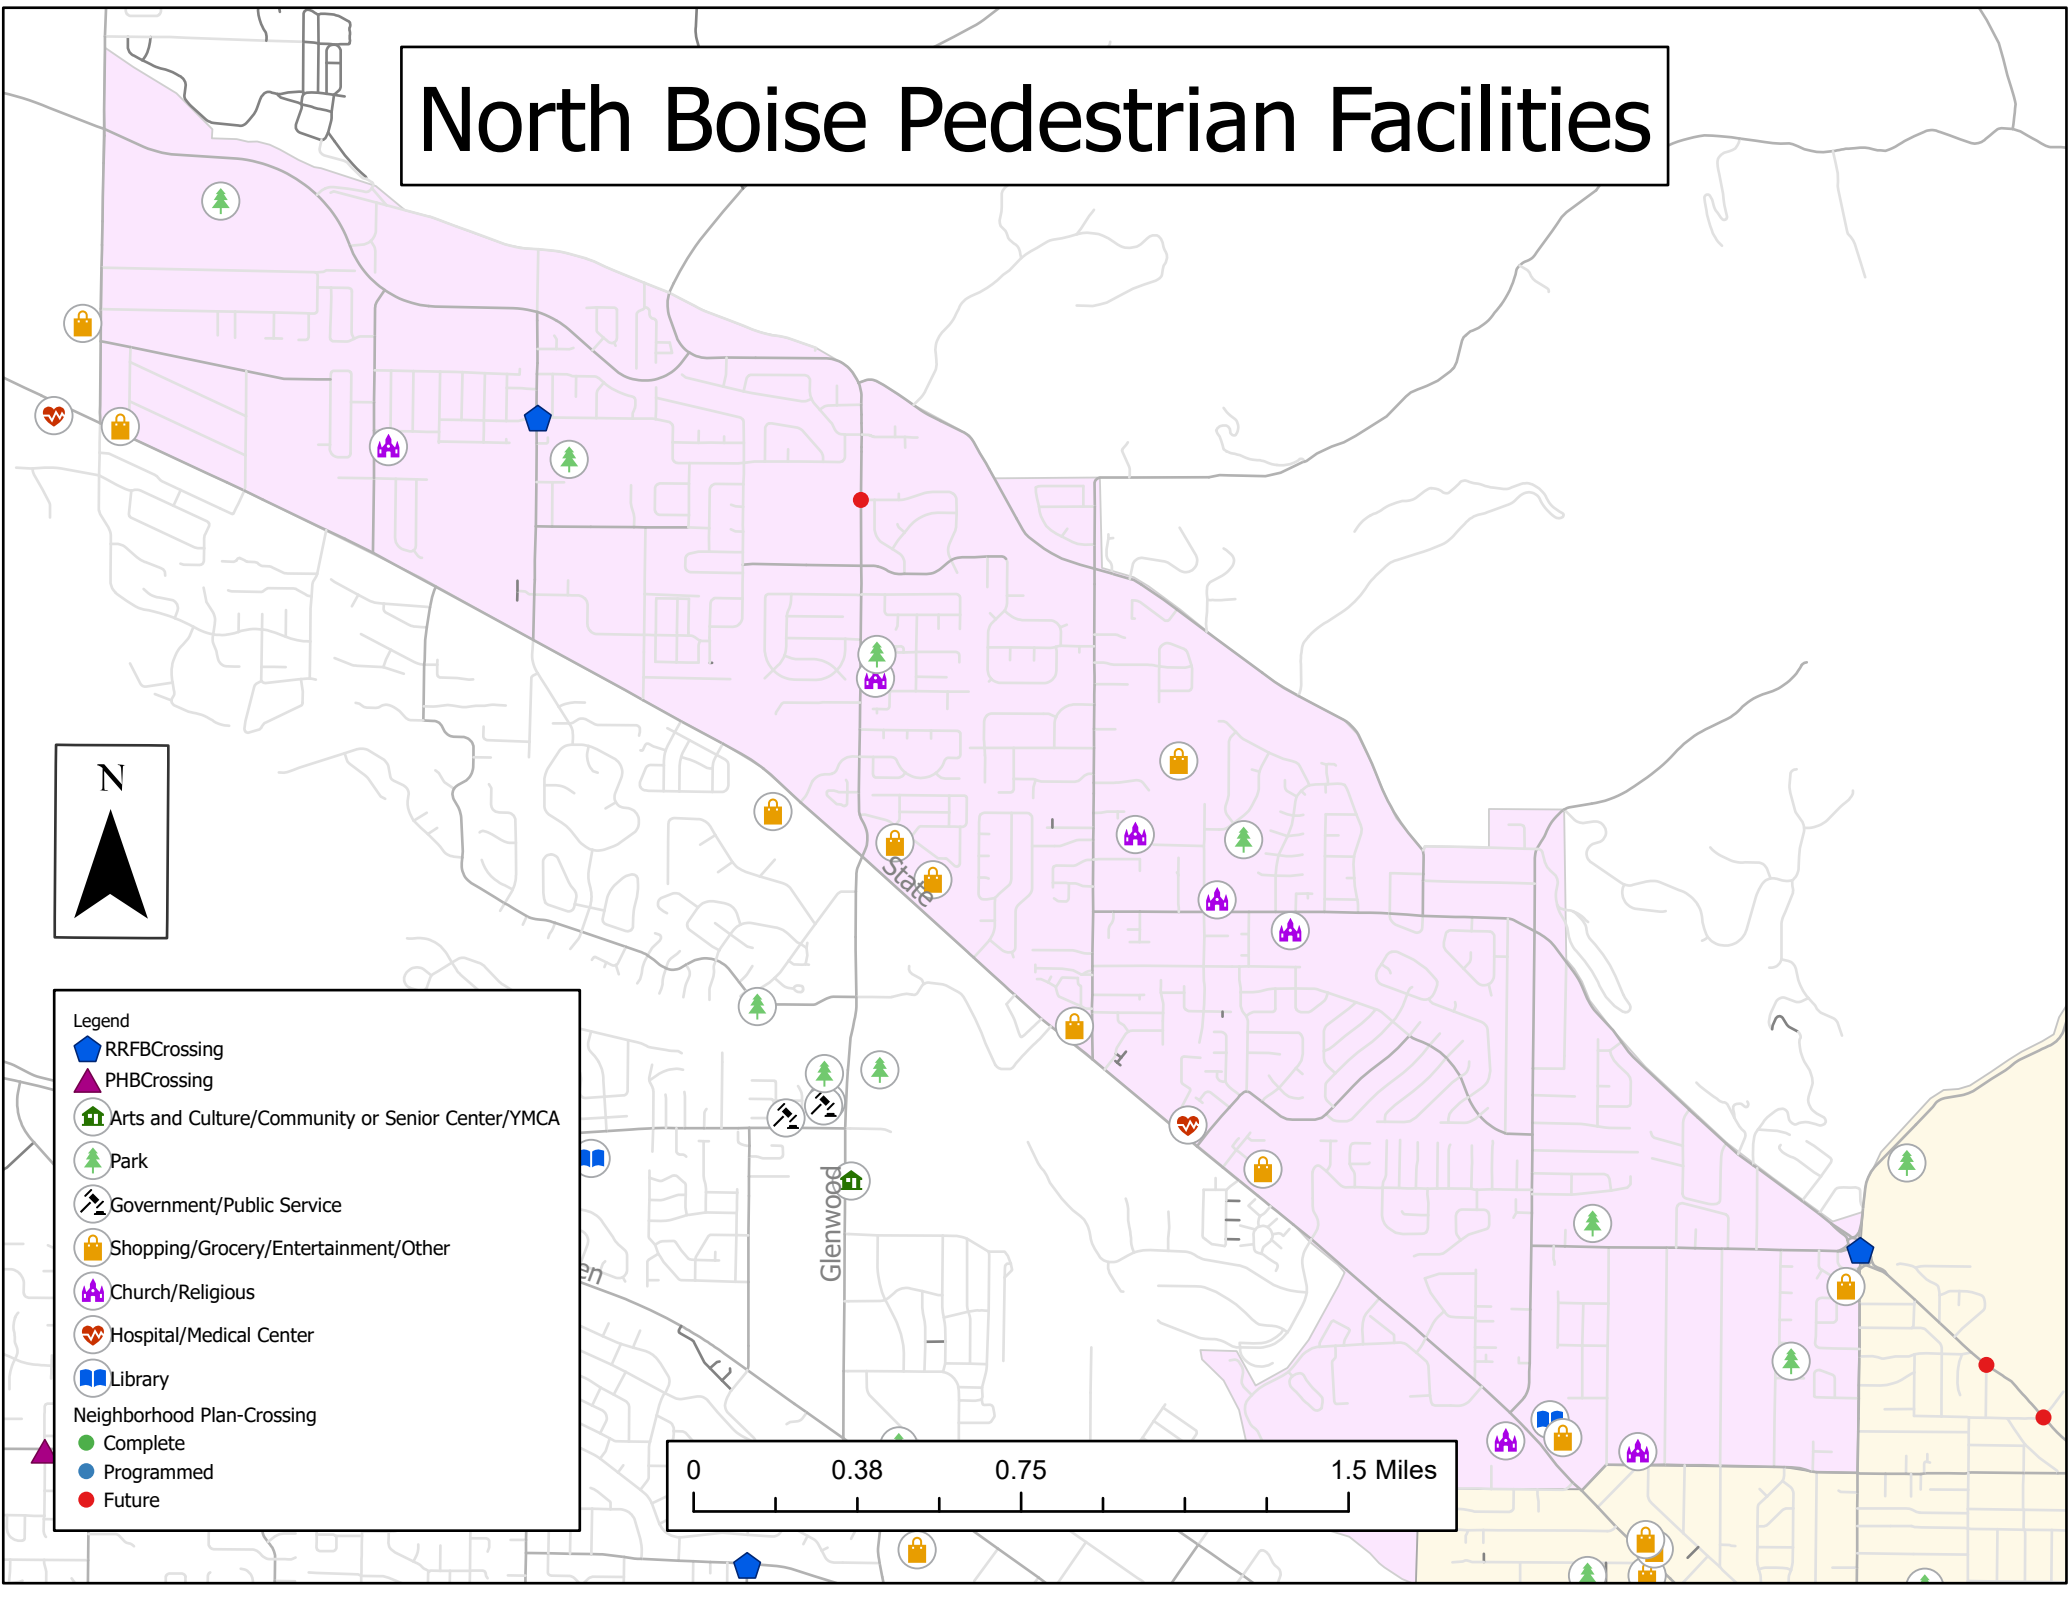

North Boise Pedestrian Facilities

Legend

- RRFBCrossing (Blue pentagon)
- PHBCrossing (Purple triangle)
- Arts and Culture/Community or Senior Center/YMCA (Green house icon)
- Park (Green tree icon)
- Government/Public Service (Grey building icon)
- Shopping/Grocery/Entertainment/Other (Yellow shopping bag icon)
- Church/Religious (Purple church icon)
- Hospital/Medical Center (Red heart icon)
- Library (Blue book icon)

Neighborhood Plan-Crossing

- Complete (Green circle)
- Programmed (Blue circle)
- Future (Red circle)