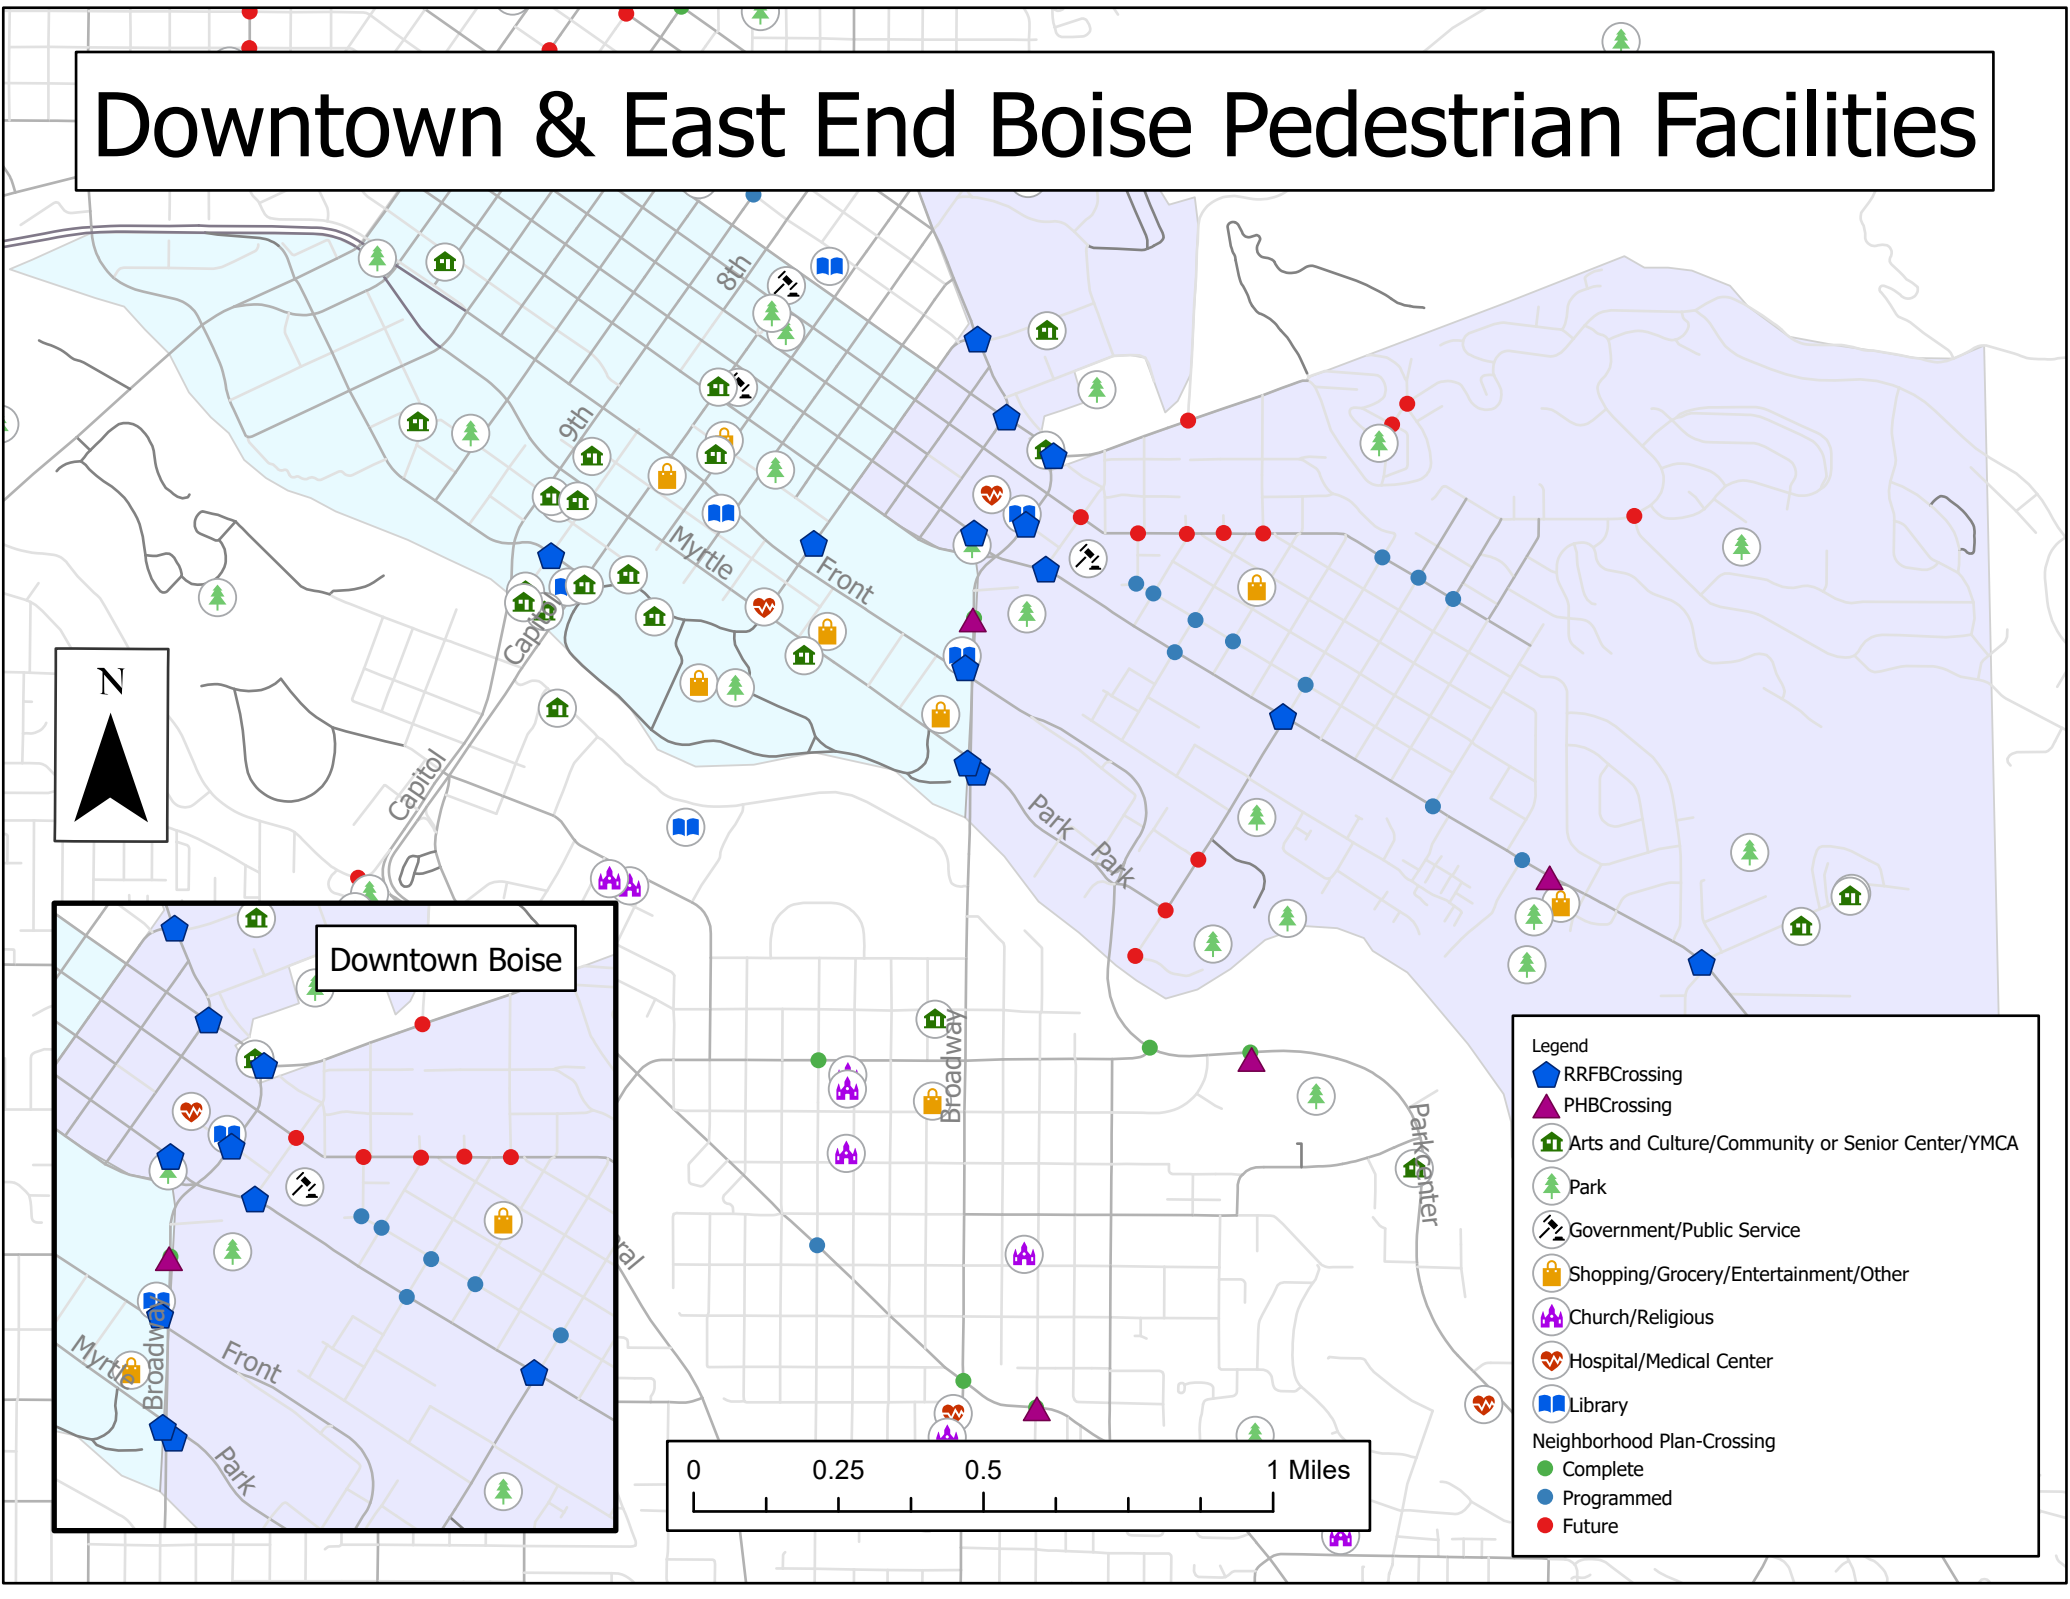

1. **Legend**
2. RRFBCrossing
   - PHBCrossing
   - Arts and Culture/Community or Senior Center/YMCA
   - Park
   - Government/Public Service
   - Shopping/Grocery/Entertainment/Other
   - Church/Religious
   - Hospital/Medical Center
   - Library
   - **Neighborhood Plan-Crossing**
   - Complete
   - Programmed
   - Future