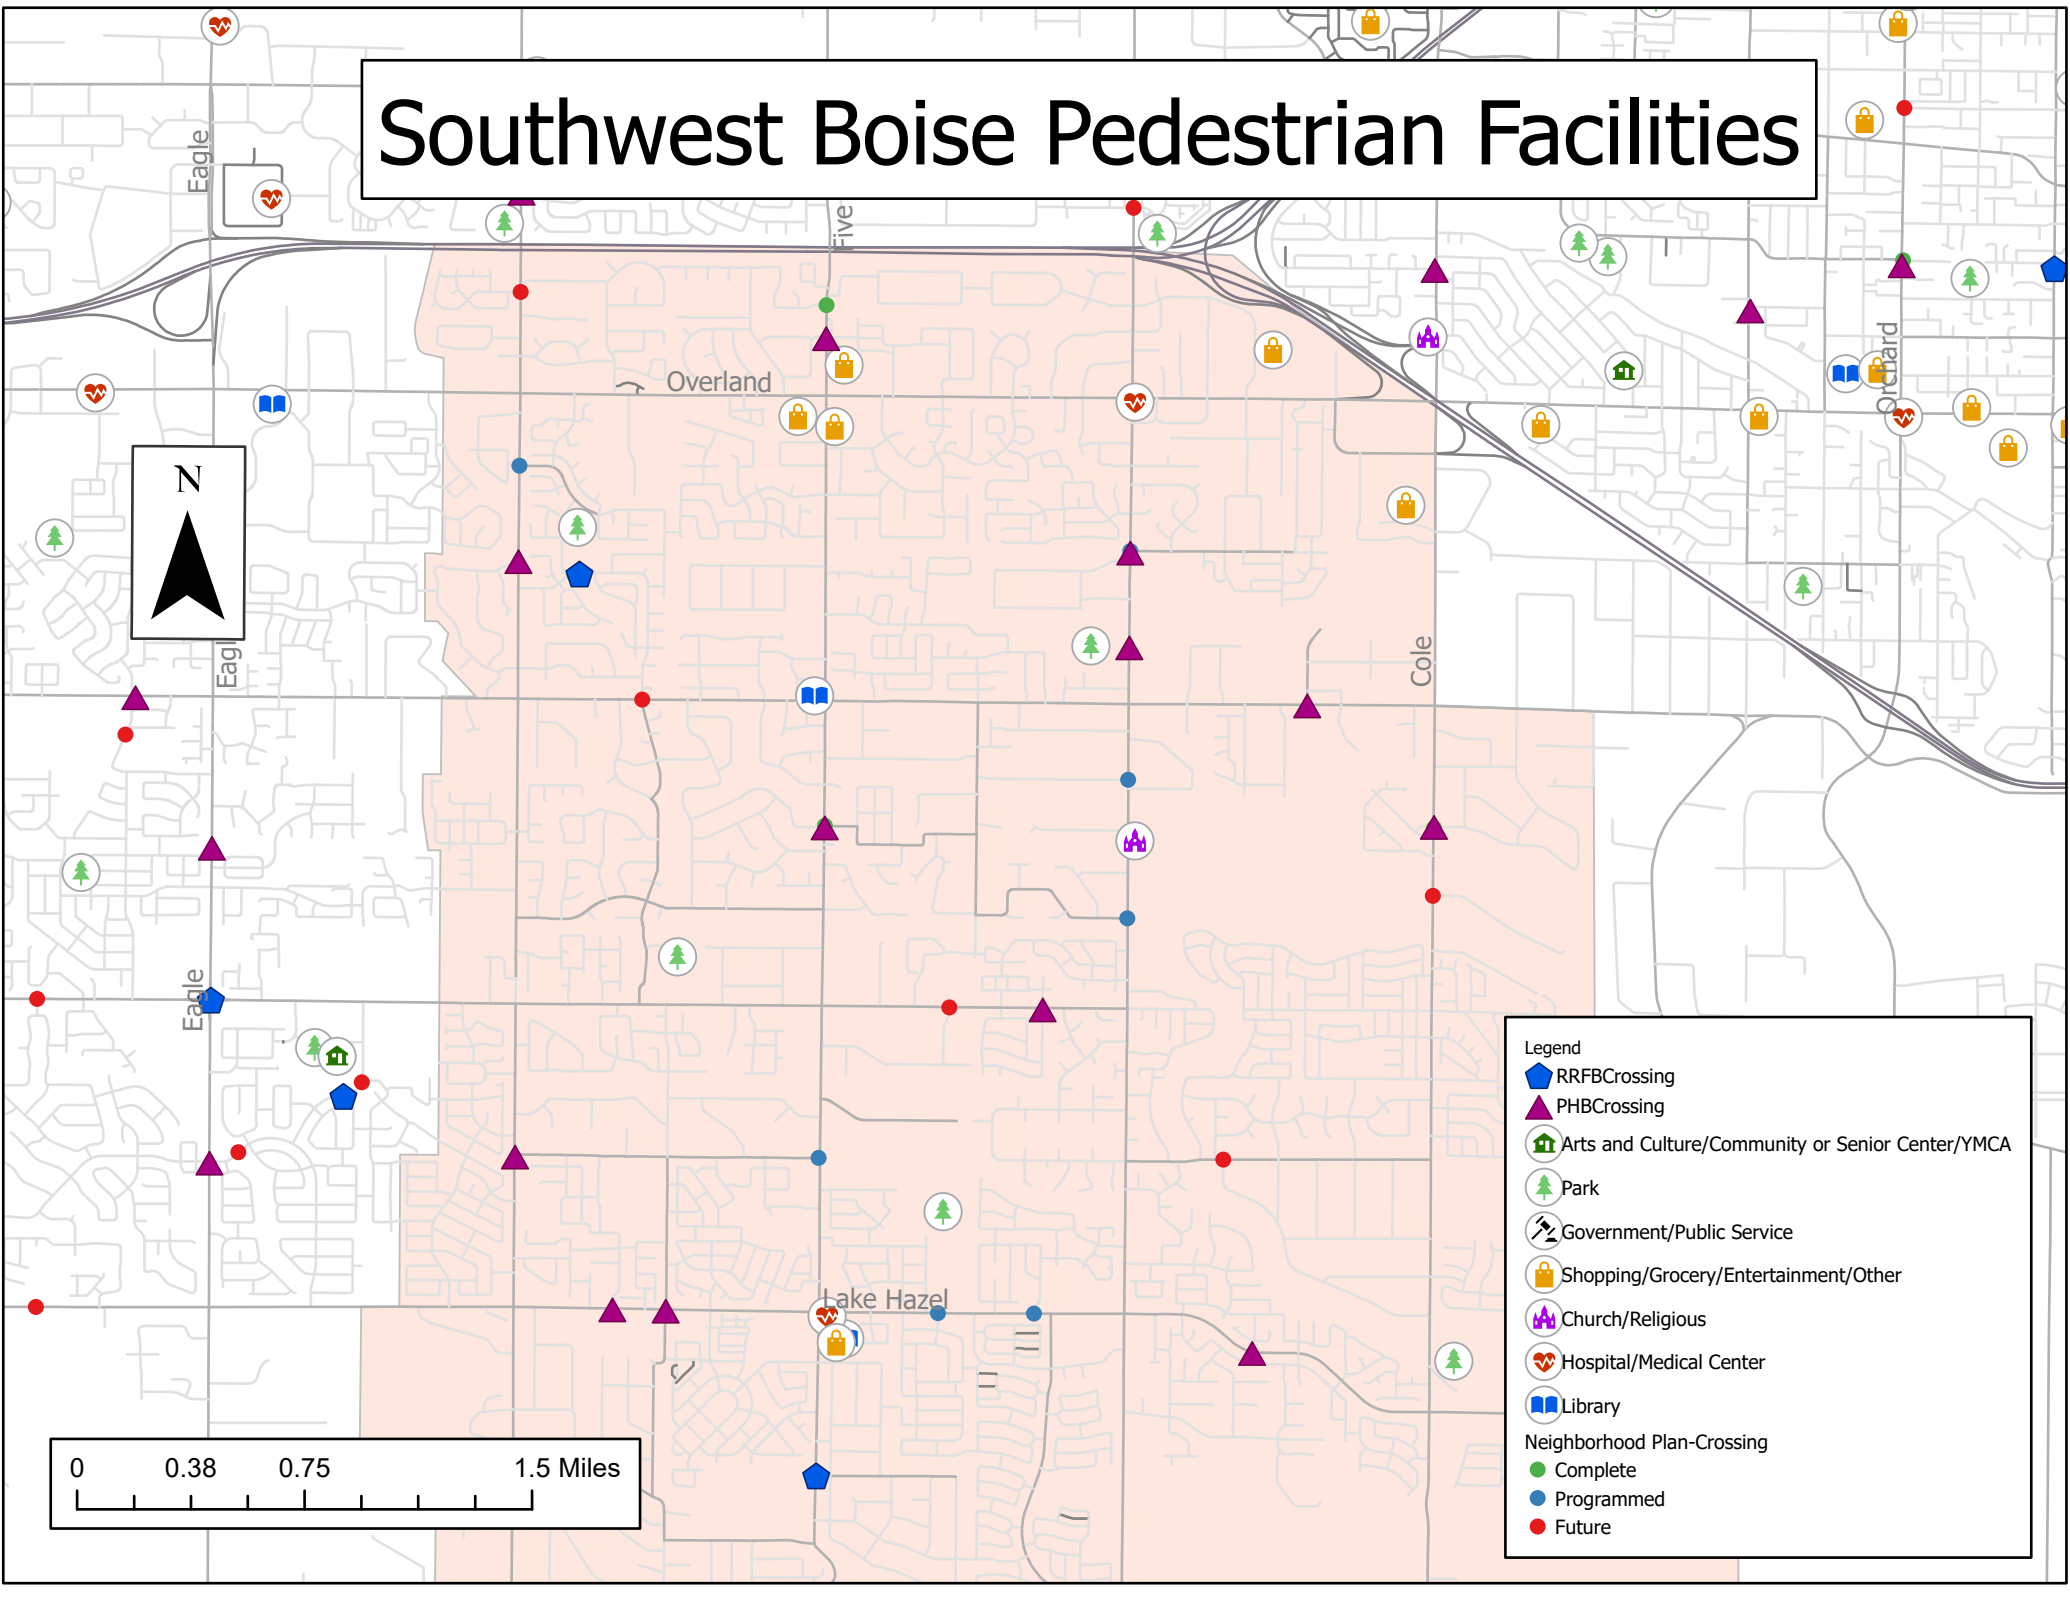

Ada County Pedestrian Facilities 2022

There is no PHB at this location -- should be shown north at Malta Drive

Legend

- RRFBCrossing
- PHBCrossing
- Arts and Culture/Community or Senior Center/YMCA NP_Plan_Na
- Park
- Government/Public Service
- Shopping/Grocery/Entertainment/Other
- Church/Religious
- Hospital/Medical Center
- Library
- Airport
- Neighborhood Plan-Crossing
- NPStatus
 - Complete
 - Programmed
 - Future
- FuncClass
 - Interstate
 - Arterial
 - Collector
 - Local
- <all other values> NeighborhoodPlanningAreas
 - Barber Valley
 - Boise Central Bench
 - Boise Downtown
 - Boise East End
 - Boise North
 - Boise Northwest
 - Boise Southeast
 - Boise Southwest
 - Boise West Bench
 - Eagle
 - Garden City
 - Kuna
 - Meridian Downtown
 - Meridian North
 - Meridian South
 - Star
 - <all other values>

Neighborhood Plan-Crossing

- Complete
- Programmed
- Future

Southwest Boise Pedestrian Facilities

Legend

- RRFCrossing (Blue pentagon)
- PHBCrossing (Purple triangle)
- Arts and Culture/Community or Senior Center/YMCA (Green house icon)
- Park (Green tree icon)
- Government/Public Service (Icon of a building with a flag)
- Shopping/Grocery/Entertainment/Other (Yellow shopping bag icon)
- Church/Religious (Purple church icon)
- Hospital/Medical Center (Red heart icon)
- Library (Blue book icon)
- Neighborhood Plan-Crossing
 - Complete (Green circle)
 - Programmed (Blue circle)
 - Future (Red circle)

Central Bench Boise Pedestrian Facilities

- Legend
- RRFBCrossing
 - PHBCrossing
 - Arts and Culture/Community or Senior Center/YMCA
 - Park
 - Government/Public Service
 - Shopping/Grocery/Entertainment/Other
 - Church/Religious
 - Hospital/Medical Center
 - Library
 - Neighborhood Plan-Crossing
 - Complete
 - Programmed
 - Future