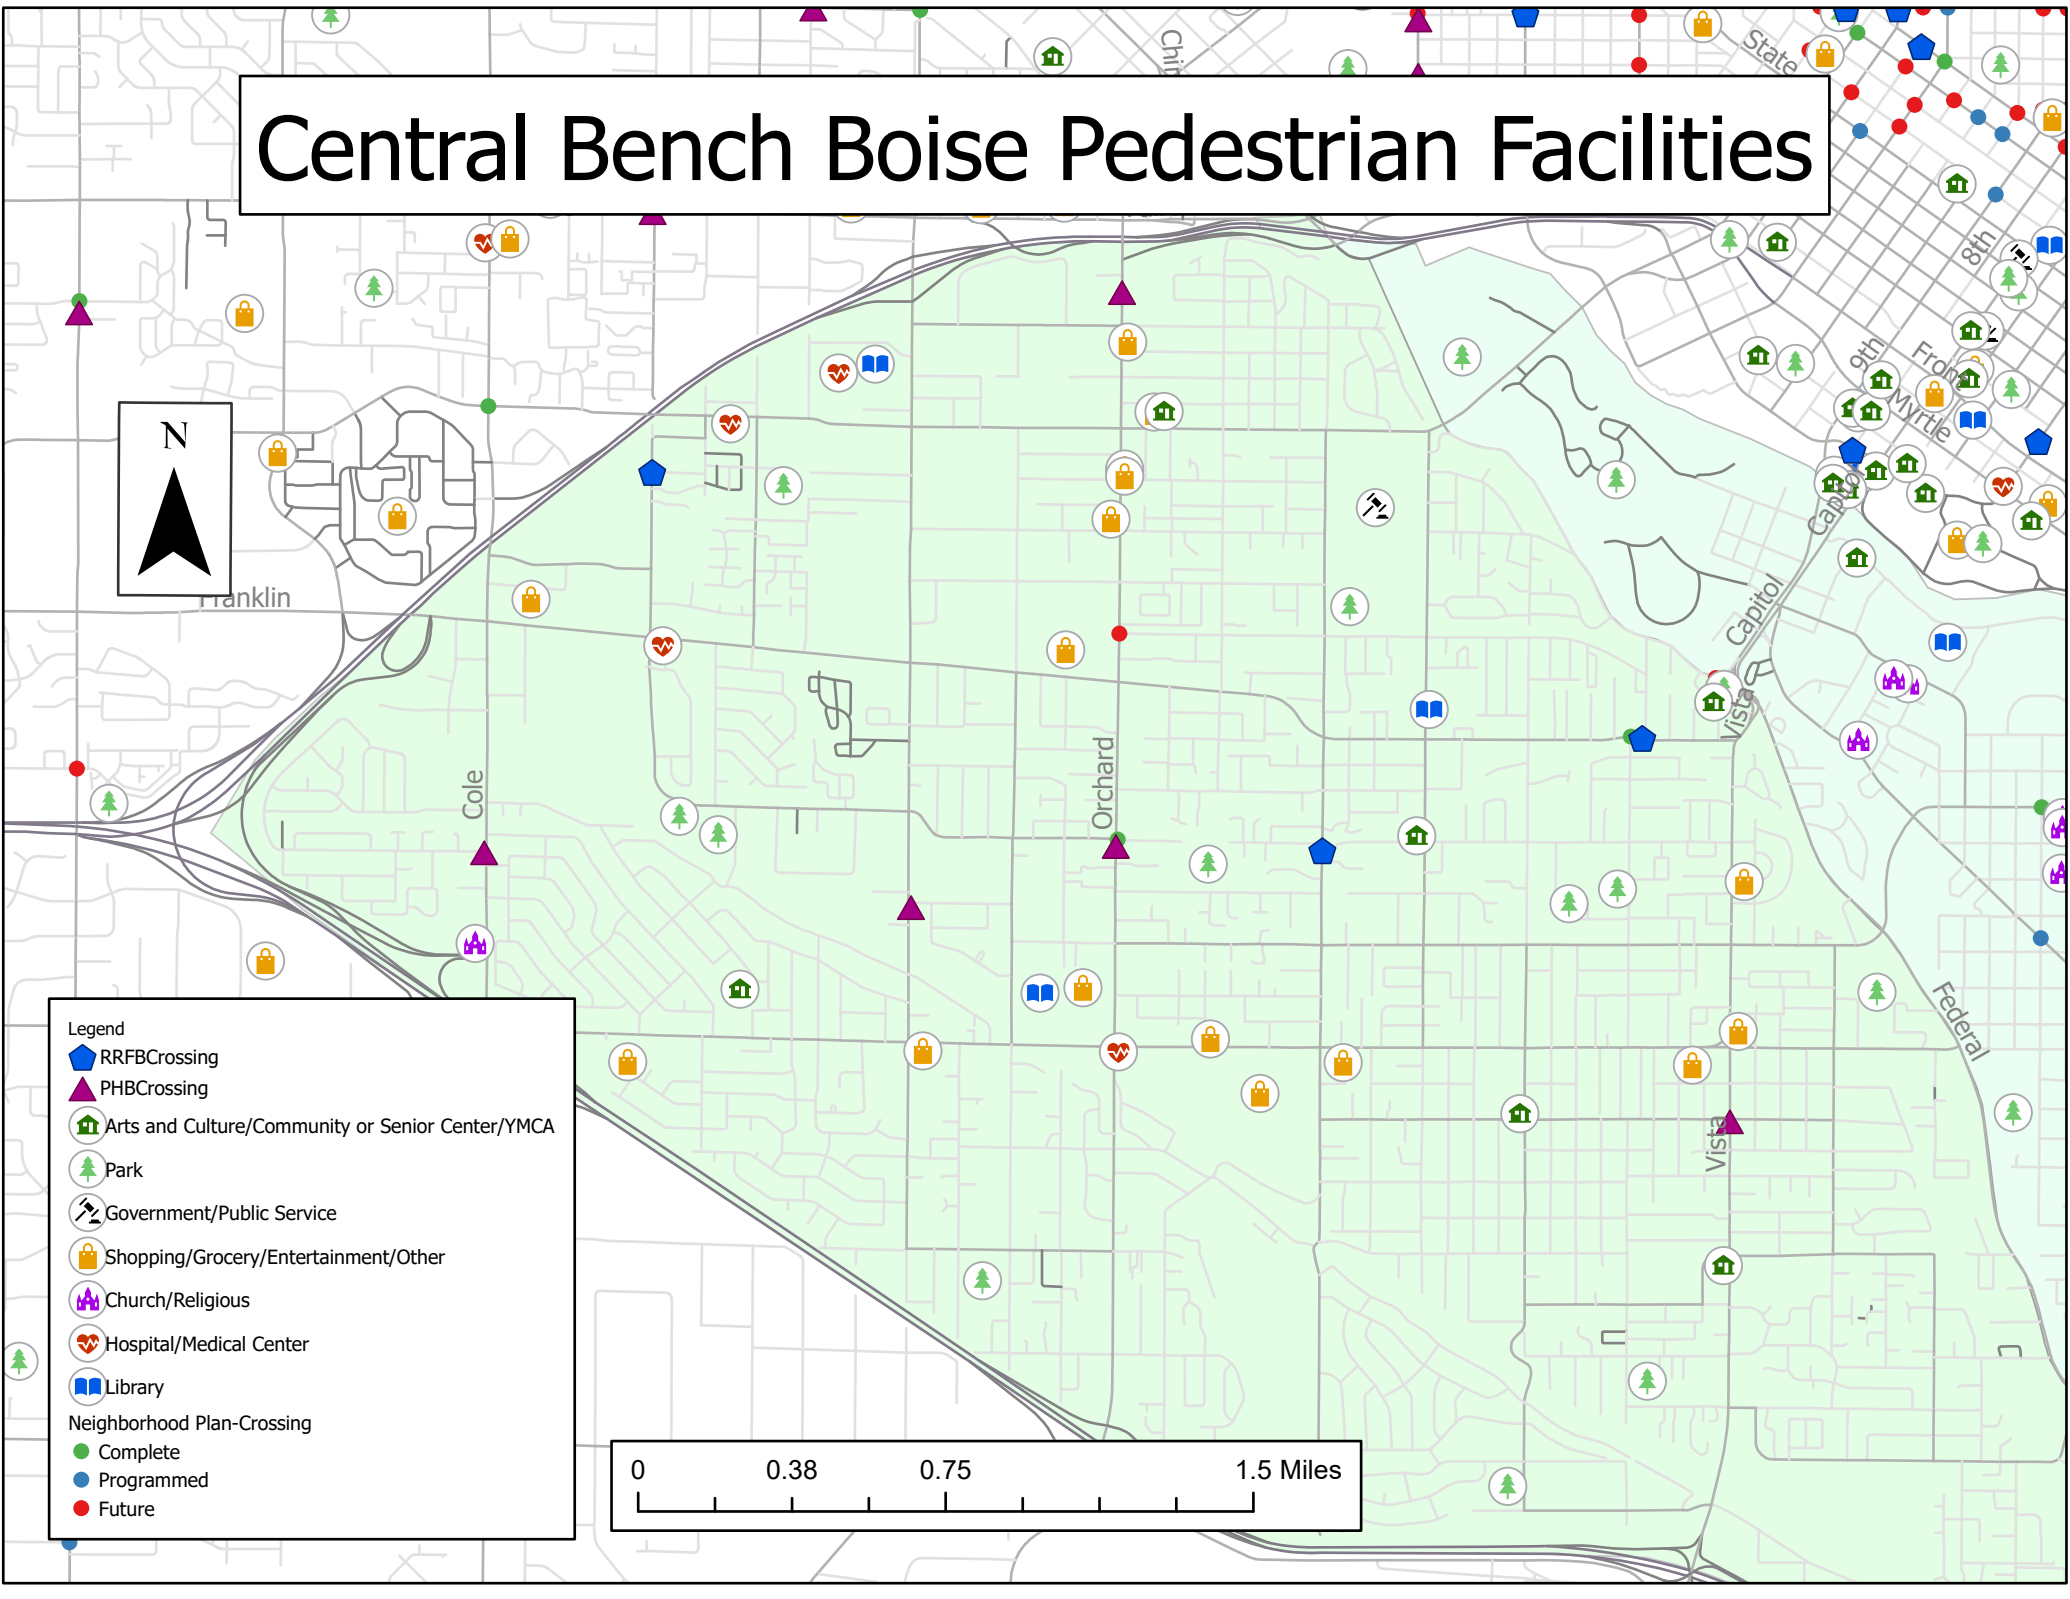

Neighborhood Plan-Crossing

- Complete
- Programmed
- Future

Kuna Pedestrian Facilities

Legend

- RRFBCrossing
- PHBCrossing
- Arts and Culture/Community or Senior Center/YMCA
- Park
- Government/Public Service
- Shopping/Grocery/Entertainment/Other
- Church/Religious
- Hospital/Medical Center
- Library

Neighborhood Plan-Crossing

- Complete
- Programmed
- Future

Southwest Boise Pedestrian Facilities

Legend

- RRFCrossing (Blue pentagon)
- PHBCrossing (Purple triangle)
- Arts and Culture/Community or Senior Center/YMCA (Green house icon)
- Park (Green tree icon)
- Government/Public Service (Icon of a building with a flag)
- Shopping/Grocery/Entertainment/Other (Yellow shopping bag icon)
- Church/Religious (Purple church icon)
- Hospital/Medical Center (Red heart icon)
- Library (Blue book icon)
- Neighborhood Plan-Crossing
 - Complete (Green circle)
 - Programmed (Blue circle)
 - Future (Red circle)

Central Bench Boise Pedestrian Facilities

- Legend
- RRFBCrossing
 - PHBCrossing
 - Arts and Culture/Community or Senior Center/YMCA
 - Park
 - Government/Public Service
 - Shopping/Grocery/Entertainment/Other
 - Church/Religious
 - Hospital/Medical Center
 - Library
 - Neighborhood Plan-Crossing
 - Complete
 - Programmed
 - Future