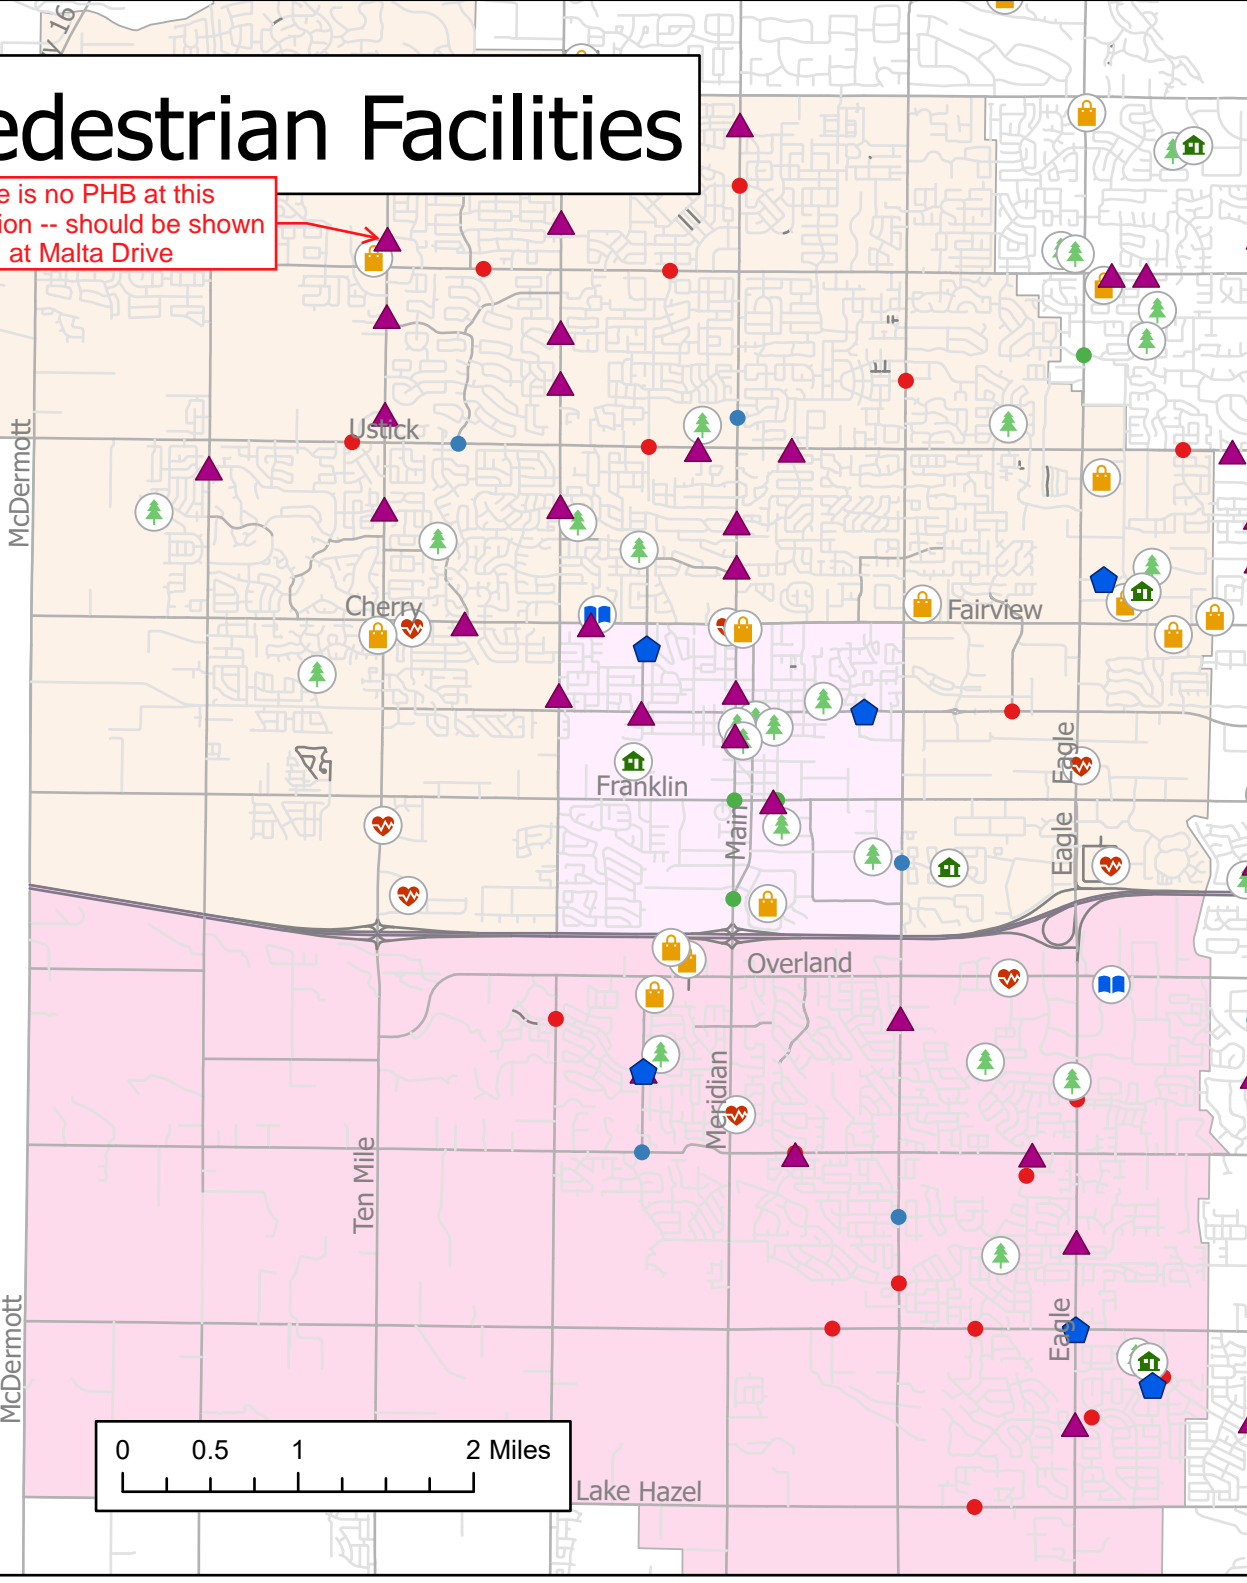

Ada County Pedestrian Facilities 2022

There is no PHB at this location -- should be shown north at Malta Drive

Legend

- RRFBCrossing
- PHBCrossing
- Arts and Culture/Community or Senior Center/YMCA NP_Plan_Na
- Park
- Government/Public Service
- Shopping/Grocery/Entertainment/Other
- Church/Religious
- Hospital/Medical Center
- Library
- Airport
- Neighborhood Plan-Crossing
- NPStatus
 - Complete
 - Programmed
 - Future
- FuncClass
 - Interstate
 - Arterial
 - Collector
 - Local
- <all other values> NeighborhoodPlanningAreas
 - Barber Valley
 - Boise Central Bench
 - Boise Downtown
 - Boise East End
 - Boise North
 - Boise Northwest
 - Boise Southeast
 - Boise Southwest
 - Boise West Bench
 - Eagle
 - Garden City
 - Kuna
 - Meridian Downtown
 - Meridian North
 - Meridian South
 - Star
 - <all other values>

Meridian Pedestrian Facilities

There is no PHB at this location -- should be shown north at Malta Drive

Legend

- RRFCrossing
- PHBCrossing
- Arts and Culture/Community or Senior Center/YMCA
- Park
- Government/Public Service
- Shopping/Grocery/Entertainment/Other
- Church/Religious
- Hospital/Medical Center
- Library

Neighborhood Plan-Crossing

- Complete
- Programmed
- Future

Downtown Meridian

Eagle Pedestrian Facilities

Legend

- RRFB Crossing
- PHB Crossing
- Arts and Culture/Community or Senior Center/YMCA
- Park
- Government/Public Service
- Shopping/Grocery/Entertainment/Other
- Church/Religious
- Hospital/Medical Center
- Library