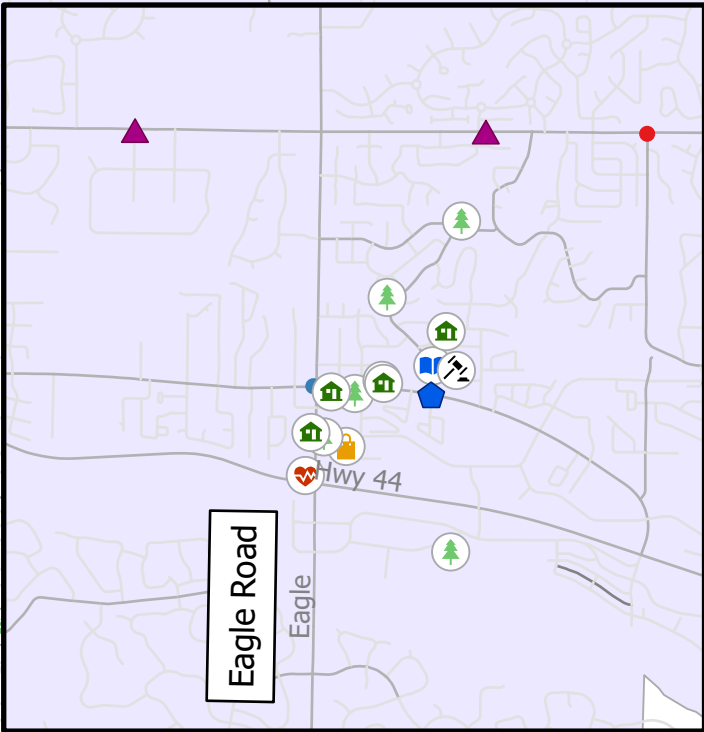

Ada County Pedestrian Facilities 2022

There is no PHB at this location -- should be shown north at Malta Drive

Legend

- RRFBCrossing
- PHBCrossing
- Arts and Culture/Community or Senior Center/YMCA NP_Plan_Na
- Park
- Government/Public Service
- Shopping/Grocery/Entertainment/Other
- Church/Religious
- Hospital/Medical Center
- Library
- Airport
- Neighborhood Plan-Crossing
- NPStatus
 - Complete
 - Programmed
 - Future
- FuncClass
 - Interstate
 - Arterial
 - Collector
 - Local
- <all other values> NeighborhoodPlanningAreas
 - Barber Valley
 - Boise Central Bench
 - Boise Downtown
 - Boise East End
 - Boise North
 - Boise Northwest
 - Boise Southeast
 - Boise Southwest
 - Boise West Bench
 - Eagle
 - Garden City
 - Kuna
 - Meridian Downtown
 - Meridian North
 - Meridian South
 - Star
 - <all other values>

Meridian Pedestrian Facilities

There is no PHB at this location -- should be shown north at Malta Drive

Legend

- RRFCrossing
- PHBCrossing
- Arts and Culture/Community or Senior Center/YMCA
- Park
- Government/Public Service
- Shopping/Grocery/Entertainment/Other
- Church/Religious
- Hospital/Medical Center
- Library

Neighborhood Plan-Crossing

- Complete
- Programmed
- Future

Downtown Meridian

Eagle Pedestrian Facilities

Legend

- RRFB Crossing
- PHB Crossing
- Arts and Culture/Community or Senior Center/YMCA
- Park
- Government/Public Service
- Shopping/Grocery/Entertainment/Other
- Church/Religious
- Hospital/Medical Center
- Library