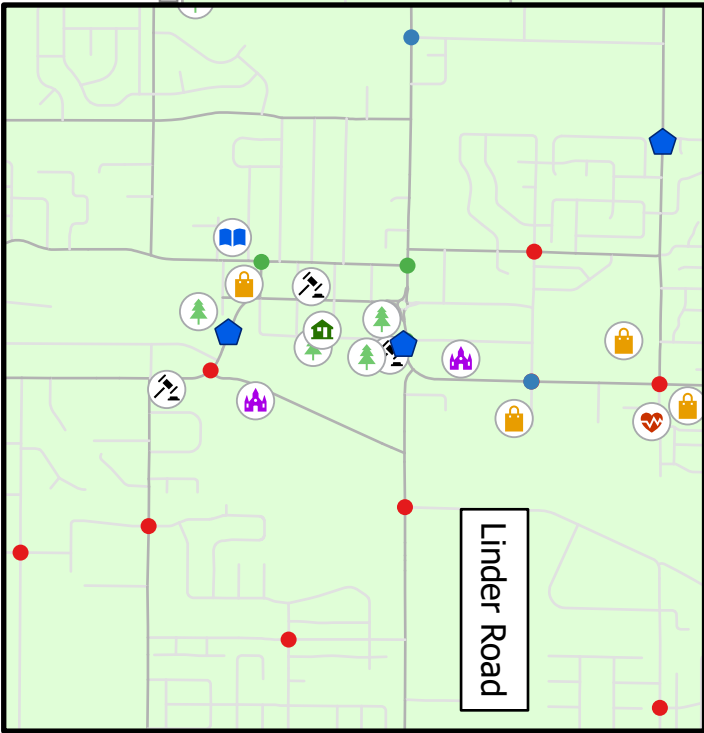

Ada County Pedestrian Facilities 2022

There is no PHB at this location -- should be shown north at Malta Drive

Legend

- RRFBCrossing
- PHBCrossing
- Arts and Culture/Community or Senior Center/YMCA NP_Plan_Na
- Park
- Government/Public Service
- Shopping/Grocery/Entertainment/Other
- Church/Religious
- Hospital/Medical Center
- Library
- Airport
- Neighborhood Plan-Crossing
- NPStatus
 - Complete
 - Programmed
 - Future
- FuncClass
 - Interstate
 - Arterial
 - Collector
 - Local
- <all other values> NeighborhoodPlanningAreas
 - Barber Valley
 - Boise Central Bench
 - Boise Downtown
 - Boise East End
 - Boise North
 - Boise Northwest
 - Boise Southeast
 - Boise Southwest
 - Boise West Bench
 - Eagle
 - Garden City
 - Kuna
 - Meridian Downtown
 - Meridian North
 - Meridian South
 - Star
 - <all other values>

Neighborhood Plan-Crossing

- Complete
- Programmed
- Future

Garden City Pedestrian Facilities

Legend

- RRFCrossing (Blue pentagon)
- PHBCrossing (Purple triangle)
- Arts and Culture/Community or Senior Center/YMCA (Green house icon)
- Park (Green tree icon)
- Government/Public Service (Scales icon)
- Shopping/Grocery/Entertainment/Other (Shopping bag icon)
- Church/Religious (Purple church icon)
- Hospital/Medical Center (Heart icon)
- Library (Blue book icon)
- Neighborhood Plan-Crossing
 - Complete (Green circle)
 - Programmed (Blue circle)
 - Future (Red circle)

Star Pedestrian Facilities

Legend

- RRFCrossing
- PHBCrossing
- Arts and Culture/Community or Senior Center/YMCA
- Park
- Government/Public Service
- Shopping/Grocery/Entertainment/Other
- Church/Religious
- Hospital/Medical Center
- Library

Neighborhood Plan-Crossing

- Complete
- Programmed
- Future

Kuna Pedestrian Facilities

Legend

- RRFBCrossing
- PHBCrossing
- Arts and Culture/Community or Senior Center/YMCA
- Park
- Government/Public Service
- Shopping/Grocery/Entertainment/Other
- Church/Religious
- Hospital/Medical Center
- Library