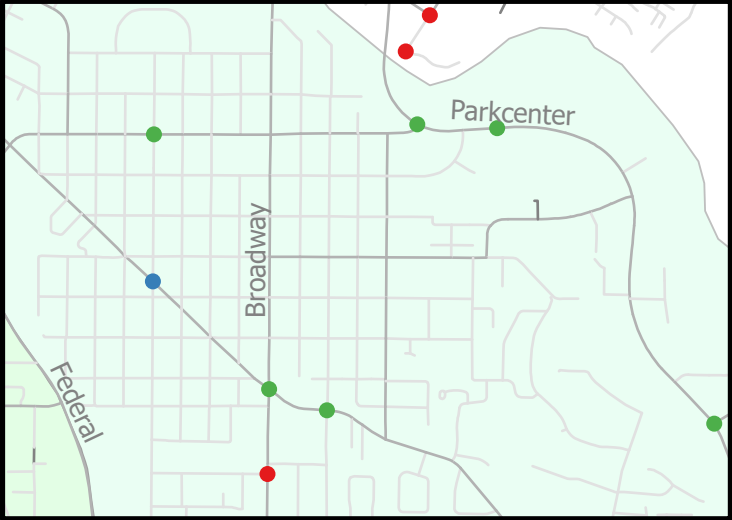

Downtown & East End Boise Pedestrian Facilities

- Legend**
- RRFBCrossing
 - PHBCrossing
 - Arts and Culture/Community or Senior Center/YMCA
 - Park
 - Government/Public Service
 - Shopping/Grocery/Entertainment/Other
 - Church/Religious
 - Hospital/Medical Center
 - Library
 - Neighborhood Plan-Crossing**
 - Complete
 - Programmed
 - Future

West Bench Boise Pedestrian Facilities

Legend

- RRFCrossing (Blue pentagon)
- PHBCrossing (Purple triangle)
- Arts and Culture/Community or Senior Center/YMCA (Green house icon)
- Park (Green tree icon)
- Government/Public Service (Grey building icon)
- Shopping/Grocery/Entertainment/Other (Yellow shopping bag icon)
- Church/Religious (Purple church icon)
- Hospital/Medical Center (Red heart icon)
- Library (Blue book icon)
- Neighborhood Plan-Crossing
 - Complete (Green circle)
 - Programmed (Blue circle)
 - Future (Red circle)

South East Boise Pedestrian Facilities

Legend

- RRFCrossing (Blue pentagon)
- PHBCrossing (Purple triangle)
- Arts and Culture/Community or Senior Center/YMCA (Green house icon)
- Park (Green tree icon)
- Government/Public Service (Grey building icon)
- Shopping/Grocery/Entertainment/Other (Yellow shopping bag icon)
- Church/Religious (Purple church icon)
- Hospital/Medical Center (Red heart icon)
- Library (Blue book icon)