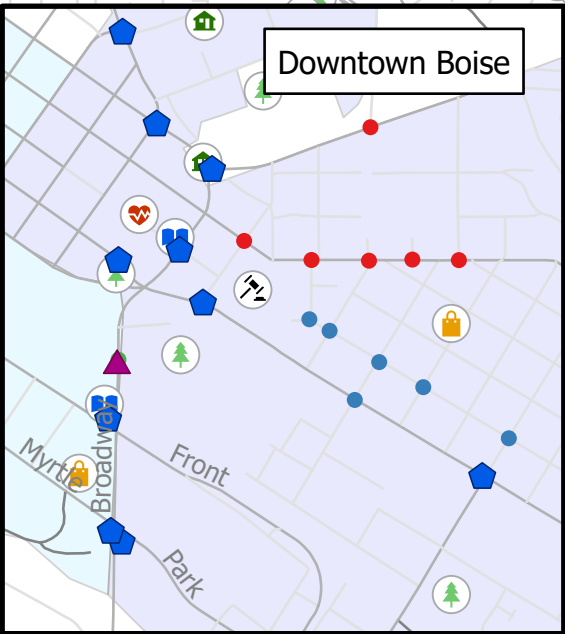

North Boise Pedestrian Facilities

Legend

- RRFBCrossing (Blue pentagon)
- PHBCrossing (Purple triangle)
- Arts and Culture/Community or Senior Center/YMCA (Green house icon)
- Park (Green tree icon)
- Government/Public Service (Grey building icon)
- Shopping/Grocery/Entertainment/Other (Yellow shopping bag icon)
- Church/Religious (Purple church icon)
- Hospital/Medical Center (Red heart icon)
- Library (Blue book icon)

Neighborhood Plan-Crossing

- Complete (Green circle)
- Programmed (Blue circle)
- Future (Red circle)

North Boise Pedestrian Facilities

Legend

- RRFCrossing (Blue pentagon)
- PHBCrossing (Purple triangle)
- Arts and Culture/Community or Senior Center/YMCA (Green house icon)
- Park (Green tree icon)
- Government/Public Service (Grey building icon)
- Shopping/Grocery/Entertainment/Other (Yellow shopping bag icon)
- Church/Religious (Purple church icon)
- Hospital/Medical Center (Red heart icon)
- Library (Blue book icon)
- Neighborhood Plan-Crossing
 - Complete (Green circle)
 - Programmed (Blue circle)
 - Future (Red circle)

Downtown & East End Boise Pedestrian Facilities

- Legend**
- RRFBCrossing
 - PHBCrossing
 - Arts and Culture/Community or Senior Center/YMCA
 - Park
 - Government/Public Service
 - Shopping/Grocery/Entertainment/Other
 - Church/Religious
 - Hospital/Medical Center
 - Library
 - Neighborhood Plan-Crossing**
 - Complete
 - Programmed
 - Future