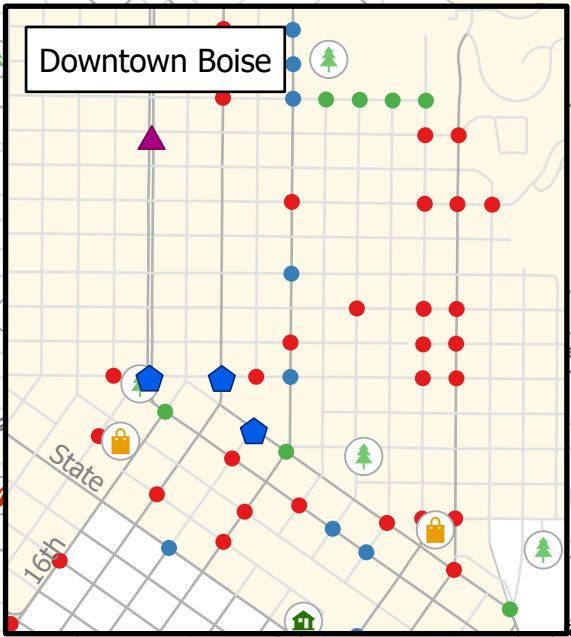

Central Bench Boise Pedestrian Facilities

- Legend
- RRFBCrossing
 - PHBCrossing
 - Arts and Culture/Community or Senior Center/YMCA
 - Park
 - Government/Public Service
 - Shopping/Grocery/Entertainment/Other
 - Church/Religious
 - Hospital/Medical Center
 - Library
 - Neighborhood Plan-Crossing
 - Complete
 - Programmed
 - Future

North Boise Pedestrian Facilities

Legend

- RRFBCrossing (Blue pentagon)
- PHBCrossing (Purple triangle)
- Arts and Culture/Community or Senior Center/YMCA (Green house icon)
- Park (Green tree icon)
- Government/Public Service (Grey building icon)
- Shopping/Grocery/Entertainment/Other (Yellow shopping bag icon)
- Church/Religious (Purple church icon)
- Hospital/Medical Center (Red heart icon)
- Library (Blue book icon)

Neighborhood Plan-Crossing

- Complete (Green circle)
- Programmed (Blue circle)
- Future (Red circle)

North Boise Pedestrian Facilities

Legend

- RRFCrossing (Blue pentagon)
- PHBCrossing (Purple triangle)
- Arts and Culture/Community or Senior Center/YMCA (Green house icon)
- Park (Green tree icon)
- Government/Public Service (Grey building icon)
- Shopping/Grocery/Entertainment/Other (Yellow shopping bag icon)
- Church/Religious (Purple church icon)
- Hospital/Medical Center (Red heart icon)
- Library (Blue book icon)
- Neighborhood Plan-Crossing
 - Complete (Green circle)
 - Programmed (Blue circle)
 - Future (Red circle)

Downtown & East End Boise Pedestrian Facilities

- Legend**
- RRFBCrossing
 - PHBCrossing
 - Arts and Culture/Community or Senior Center/YMCA
 - Park
 - Government/Public Service
 - Shopping/Grocery/Entertainment/Other
 - Church/Religious
 - Hospital/Medical Center
 - Library
 - Neighborhood Plan-Crossing**
 - Complete
 - Programmed
 - Future