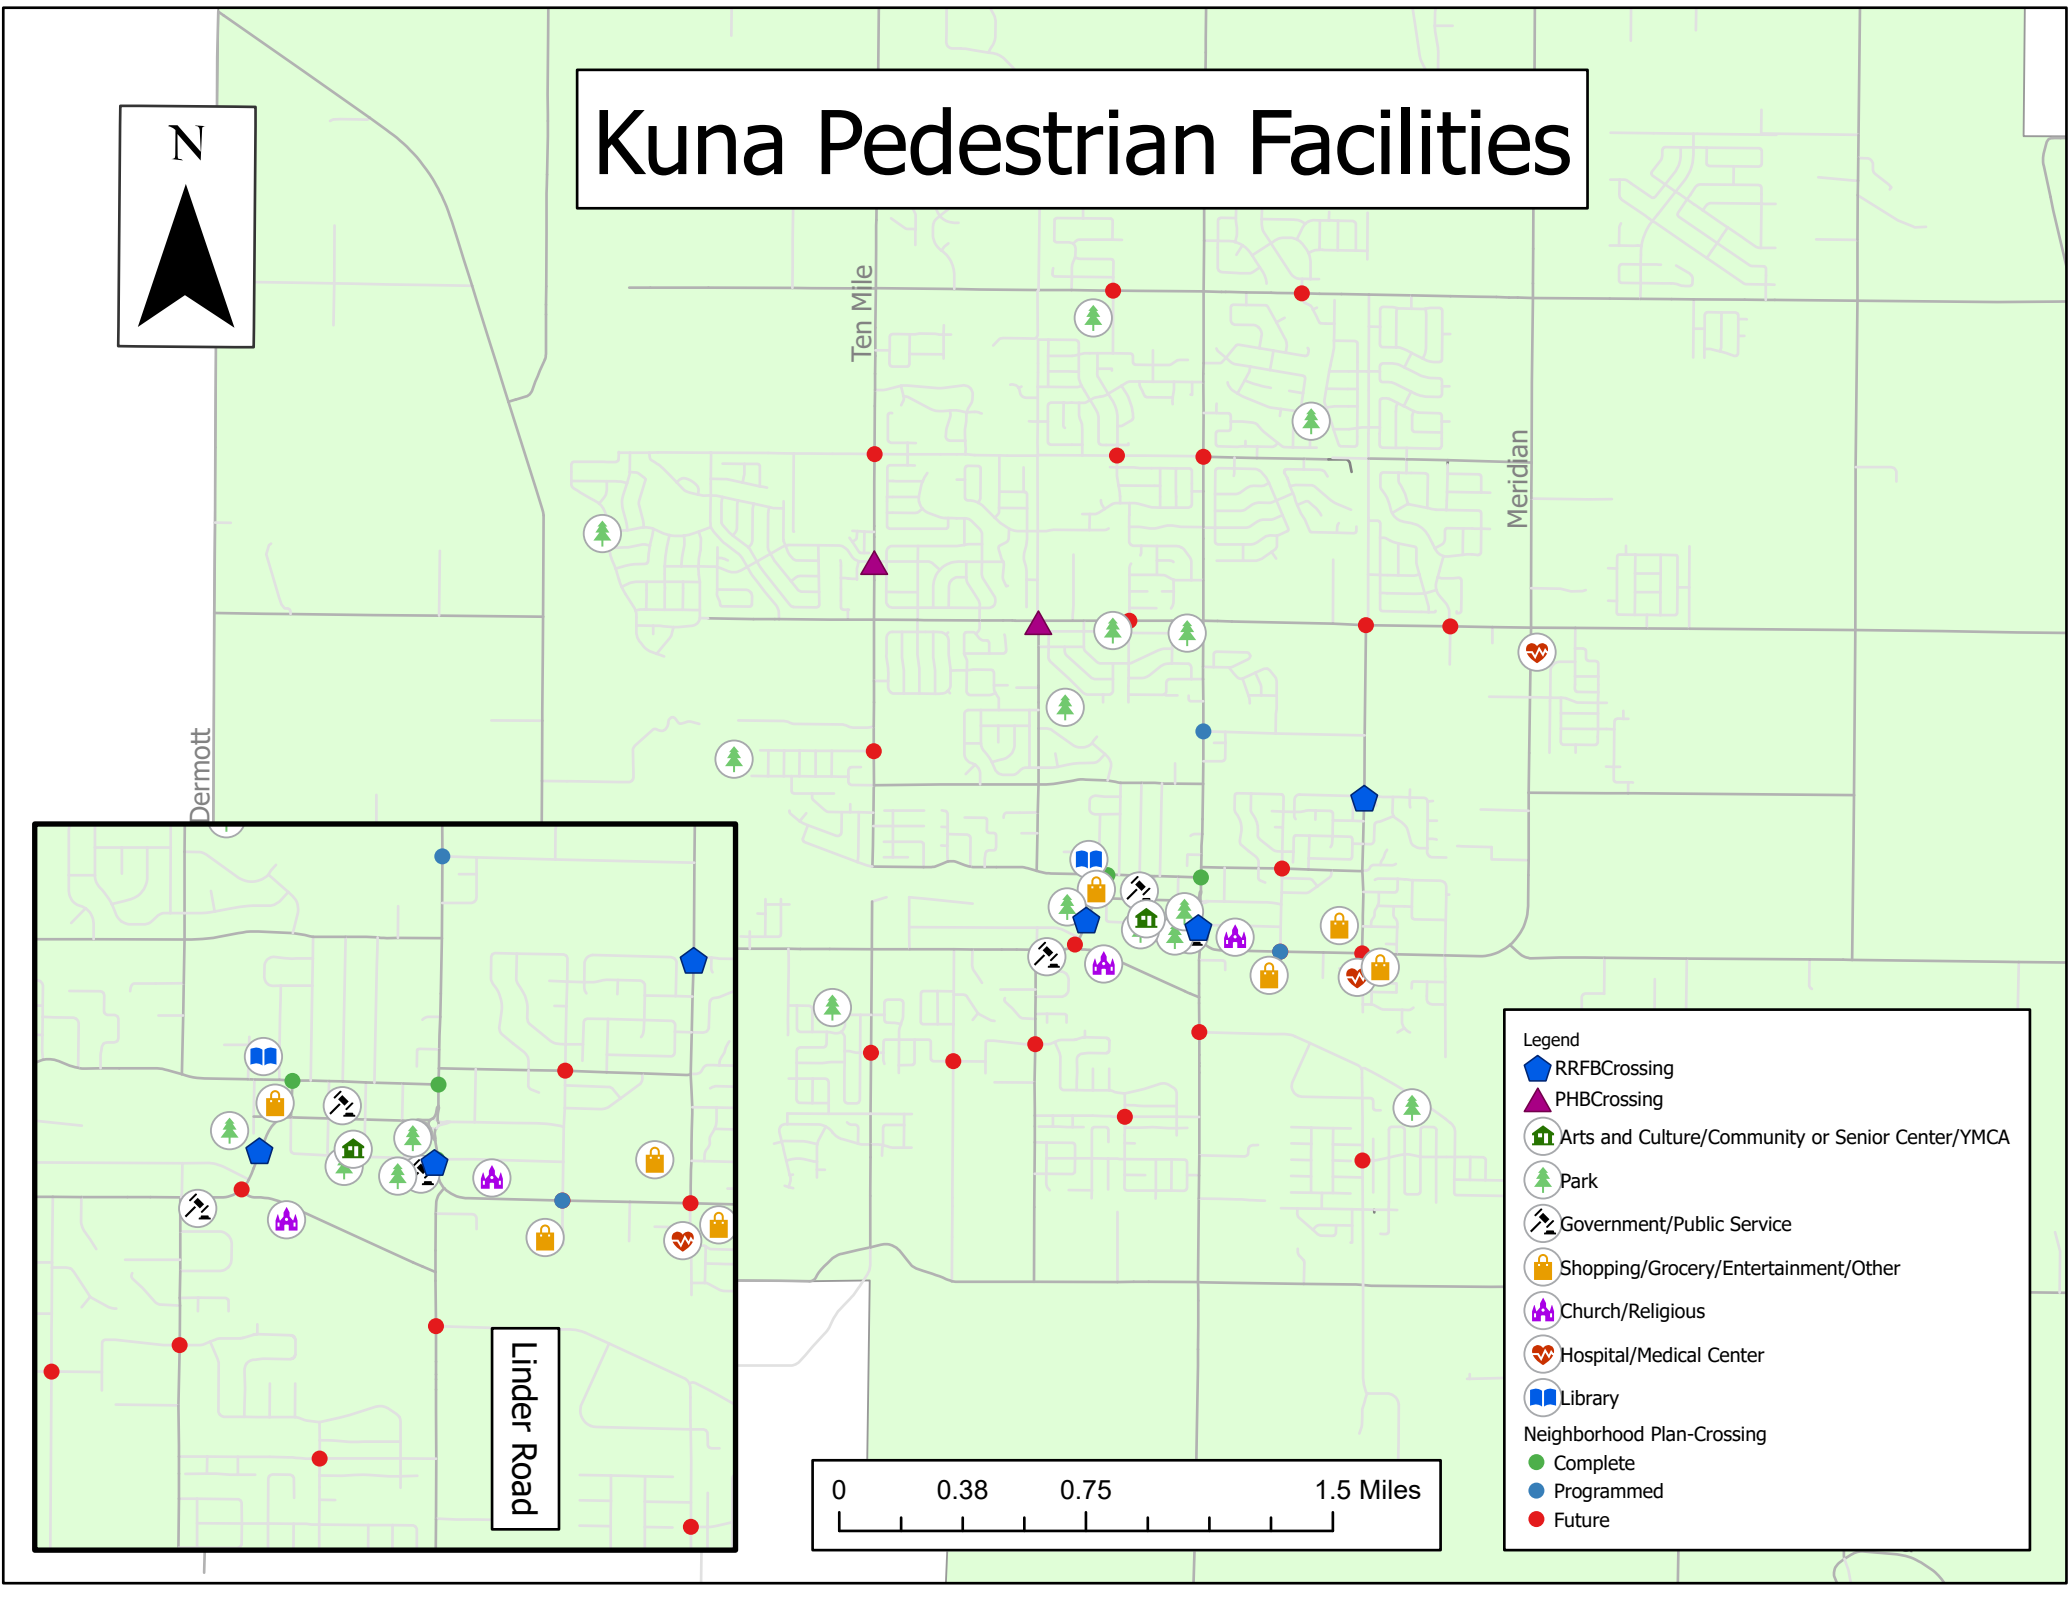

Neighborhood Plan-Crossing

- Complete
- Programmed
- Future

Downtown Meridian

Eagle Pedestrian Facilities

Legend

- RRFB Crossing
- PHB Crossing
- Arts and Culture/Community or Senior Center/YMCA
- Park
- Government/Public Service
- Shopping/Grocery/Entertainment/Other
- Church/Religious
- Hospital/Medical Center
- Library

Star Pedestrian Facilities

Legend

- RRFCrossing
- PHBCrossing
- Arts and Culture/Community or Senior Center/YMCA
- Park
- Government/Public Service
- Shopping/Grocery/Entertainment/Other
- Church/Religious
- Hospital/Medical Center
- Library

Neighborhood Plan-Crossing

- Complete
- Programmed
- Future

Kuna Pedestrian Facilities

Legend

- RRFBCrossing
- PHBCrossing
- Arts and Culture/Community or Senior Center/YMCA
- Park
- Government/Public Service
- Shopping/Grocery/Entertainment/Other
- Church/Religious
- Hospital/Medical Center
- Library

Neighborhood Plan-Crossing

- Complete
- Programmed
- Future

Southwest Boise Pedestrian Facilities

Legend

- RRFCrossing (Blue pentagon)
- PHBCrossing (Purple triangle)
- Arts and Culture/Community or Senior Center/YMCA (Green house icon)
- Park (Green tree icon)
- Government/Public Service (Icon of a building with a flag)
- Shopping/Grocery/Entertainment/Other (Yellow shopping bag icon)
- Church/Religious (Purple church icon)
- Hospital/Medical Center (Red heart icon)
- Library (Blue book icon)
- Neighborhood Plan-Crossing
 - Complete (Green circle)
 - Programmed (Blue circle)
 - Future (Red circle)