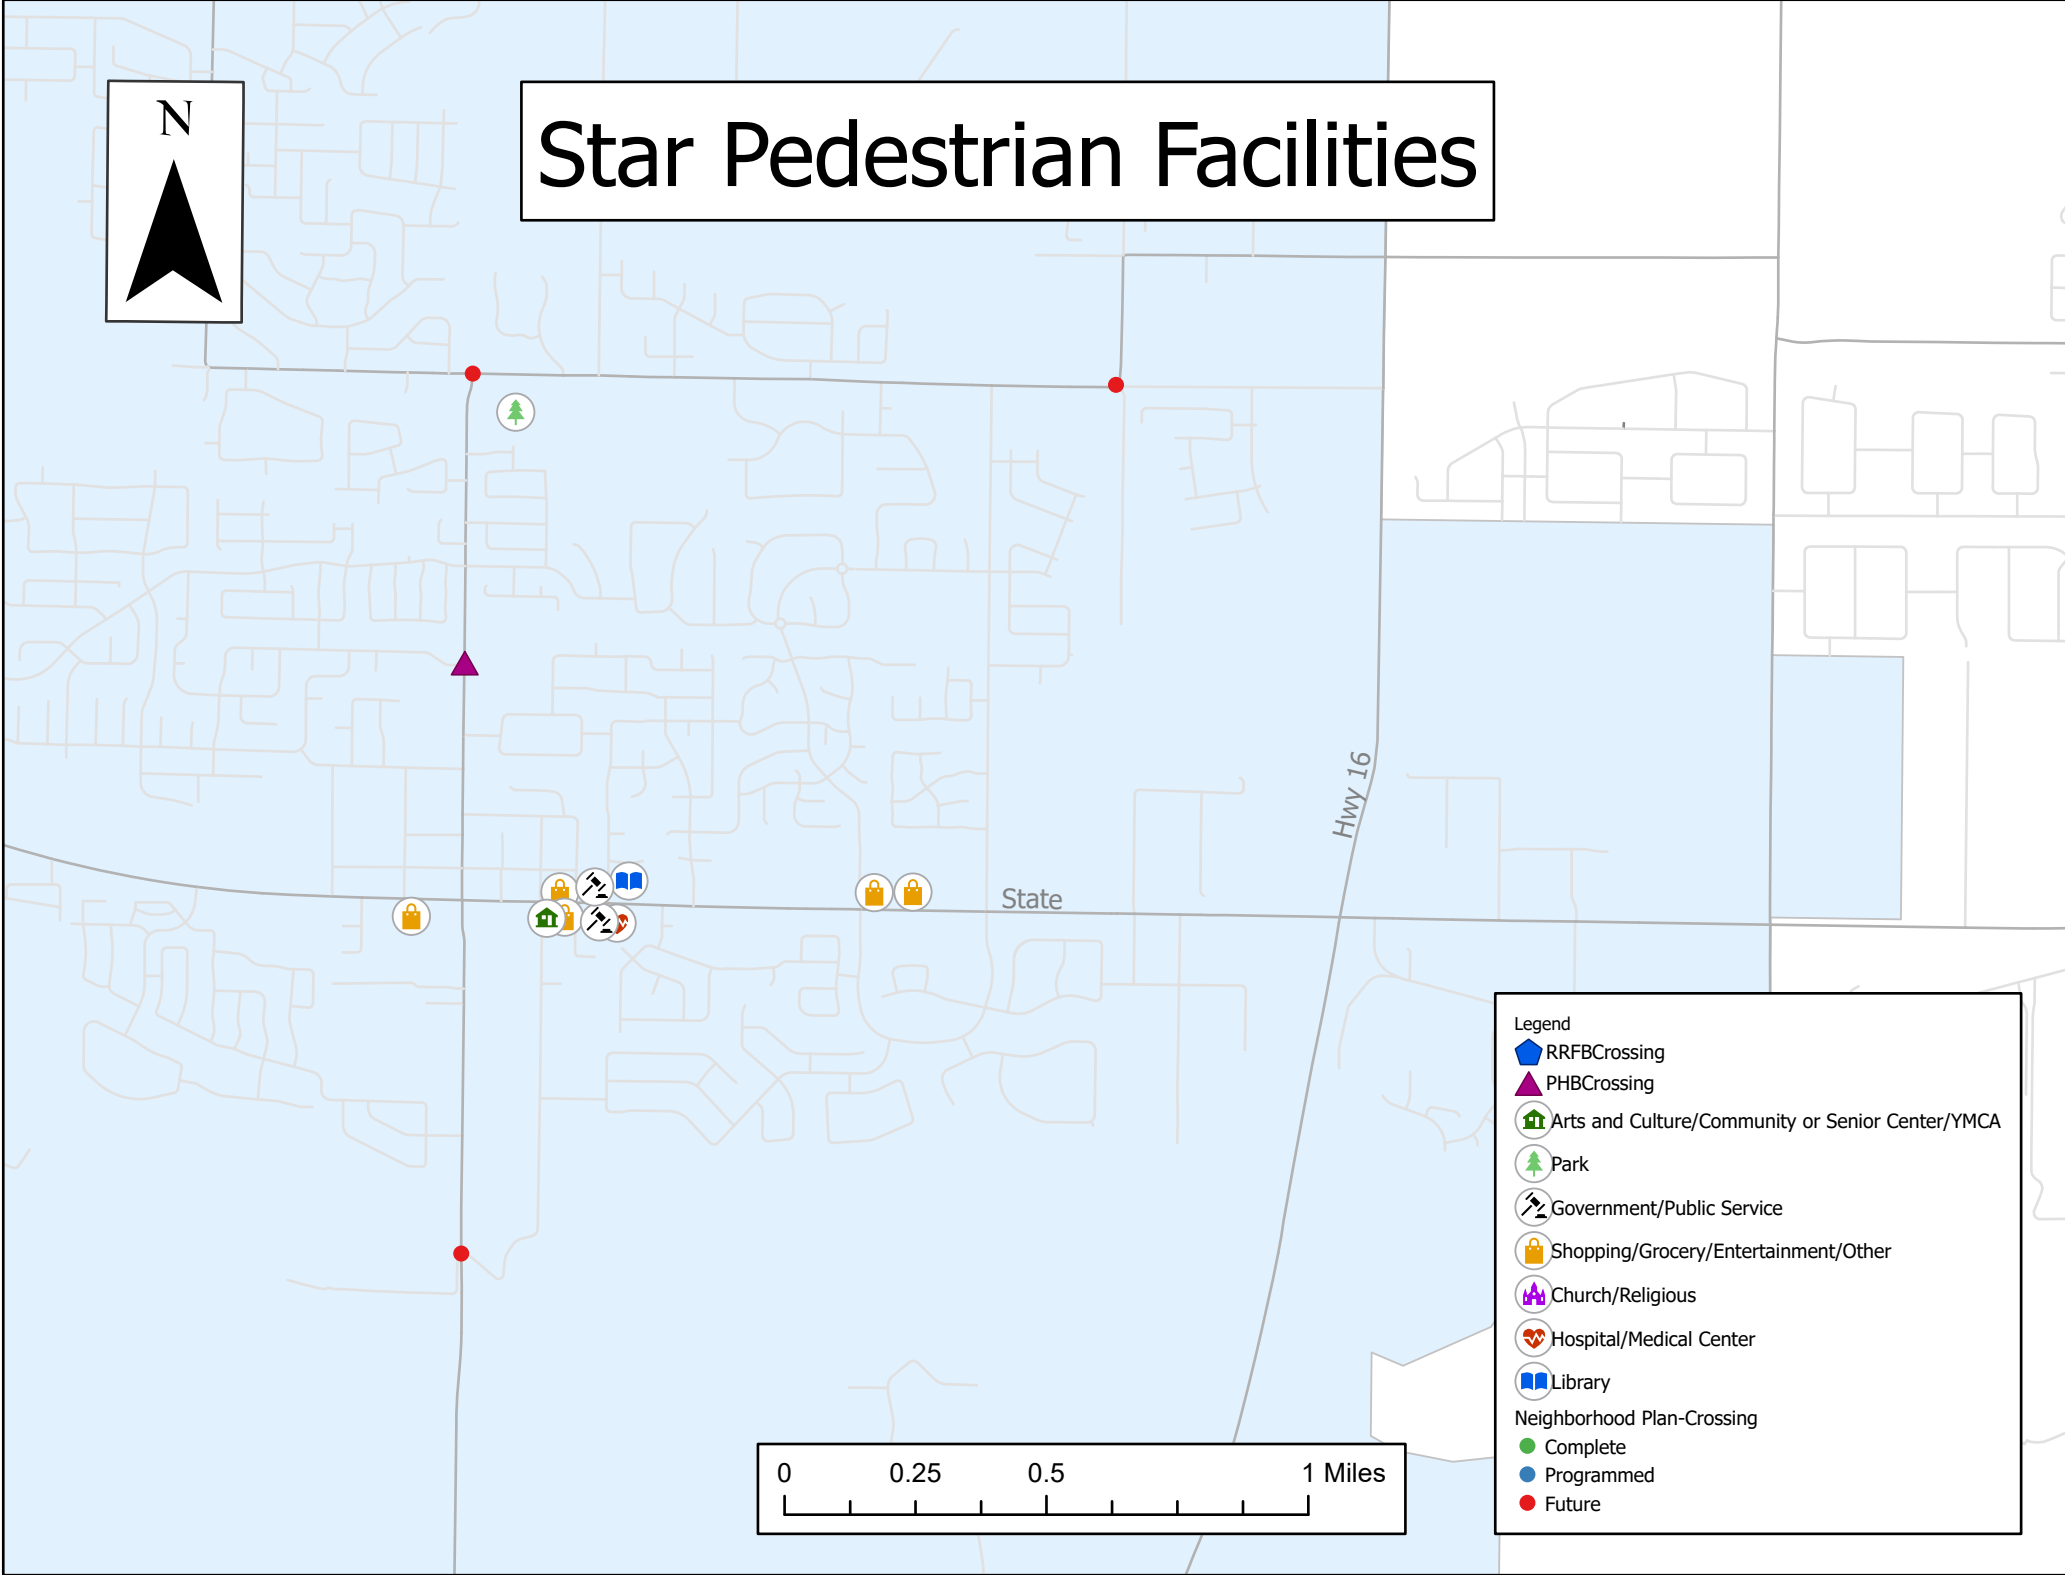

Ada County Pedestrian Facilities 2022

There is no PHB at this location -- should be shown north at Malta Drive

Legend

- RRFBCrossing
- PHBCrossing
- Arts and Culture/Community or Senior Center/YMCA NP_Plan_Na
- Park
- Government/Public Service
- Shopping/Grocery/Entertainment/Other
- Church/Religious
- Hospital/Medical Center
- Library
- Airport
- Neighborhood Plan-Crossing
- NPStatus
 - Complete
 - Programmed
 - Future
- FuncClass
 - Interstate
 - Arterial
 - Collector
 - Local
- <all other values> NeighborhoodPlanningAreas
 - Barber Valley
 - Boise Central Bench
 - Boise Downtown
 - Boise East End
 - Boise North
 - Boise Northwest
 - Boise Southeast
 - Boise Southwest
 - Boise West Bench
 - Eagle
 - Garden City
 - Kuna
 - Meridian Downtown
 - Meridian North
 - Meridian South
 - Star
 - <all other values>

Neighborhood Plan-Crossing

- Complete
- Programmed
- Future

Downtown Meridian

Eagle Pedestrian Facilities

Legend

- RRFB Crossing
- PHB Crossing
- Arts and Culture/Community or Senior Center/YMCA
- Park
- Government/Public Service
- Shopping/Grocery/Entertainment/Other
- Church/Religious
- Hospital/Medical Center
- Library

Neighborhood Plan-Crossing

- Complete
- Programmed
- Future

Garden City Pedestrian Facilities

Legend

- RRFCrossing (Blue pentagon)
- PHBCrossing (Purple triangle)
- Arts and Culture/Community or Senior Center/YMCA (Green house icon)
- Park (Green tree icon)
- Government/Public Service (Scales icon)
- Shopping/Grocery/Entertainment/Other (Shopping bag icon)
- Church/Religious (Purple church icon)
- Hospital/Medical Center (Heart icon)
- Library (Blue book icon)
- Neighborhood Plan-Crossing
 - Complete (Green circle)
 - Programmed (Blue circle)
 - Future (Red circle)

Star Pedestrian Facilities

Legend

- RRFCrossing
- PHBCrossing
- Arts and Culture/Community or Senior Center/YMCA
- Park
- Government/Public Service
- Shopping/Grocery/Entertainment/Other
- Church/Religious
- Hospital/Medical Center
- Library