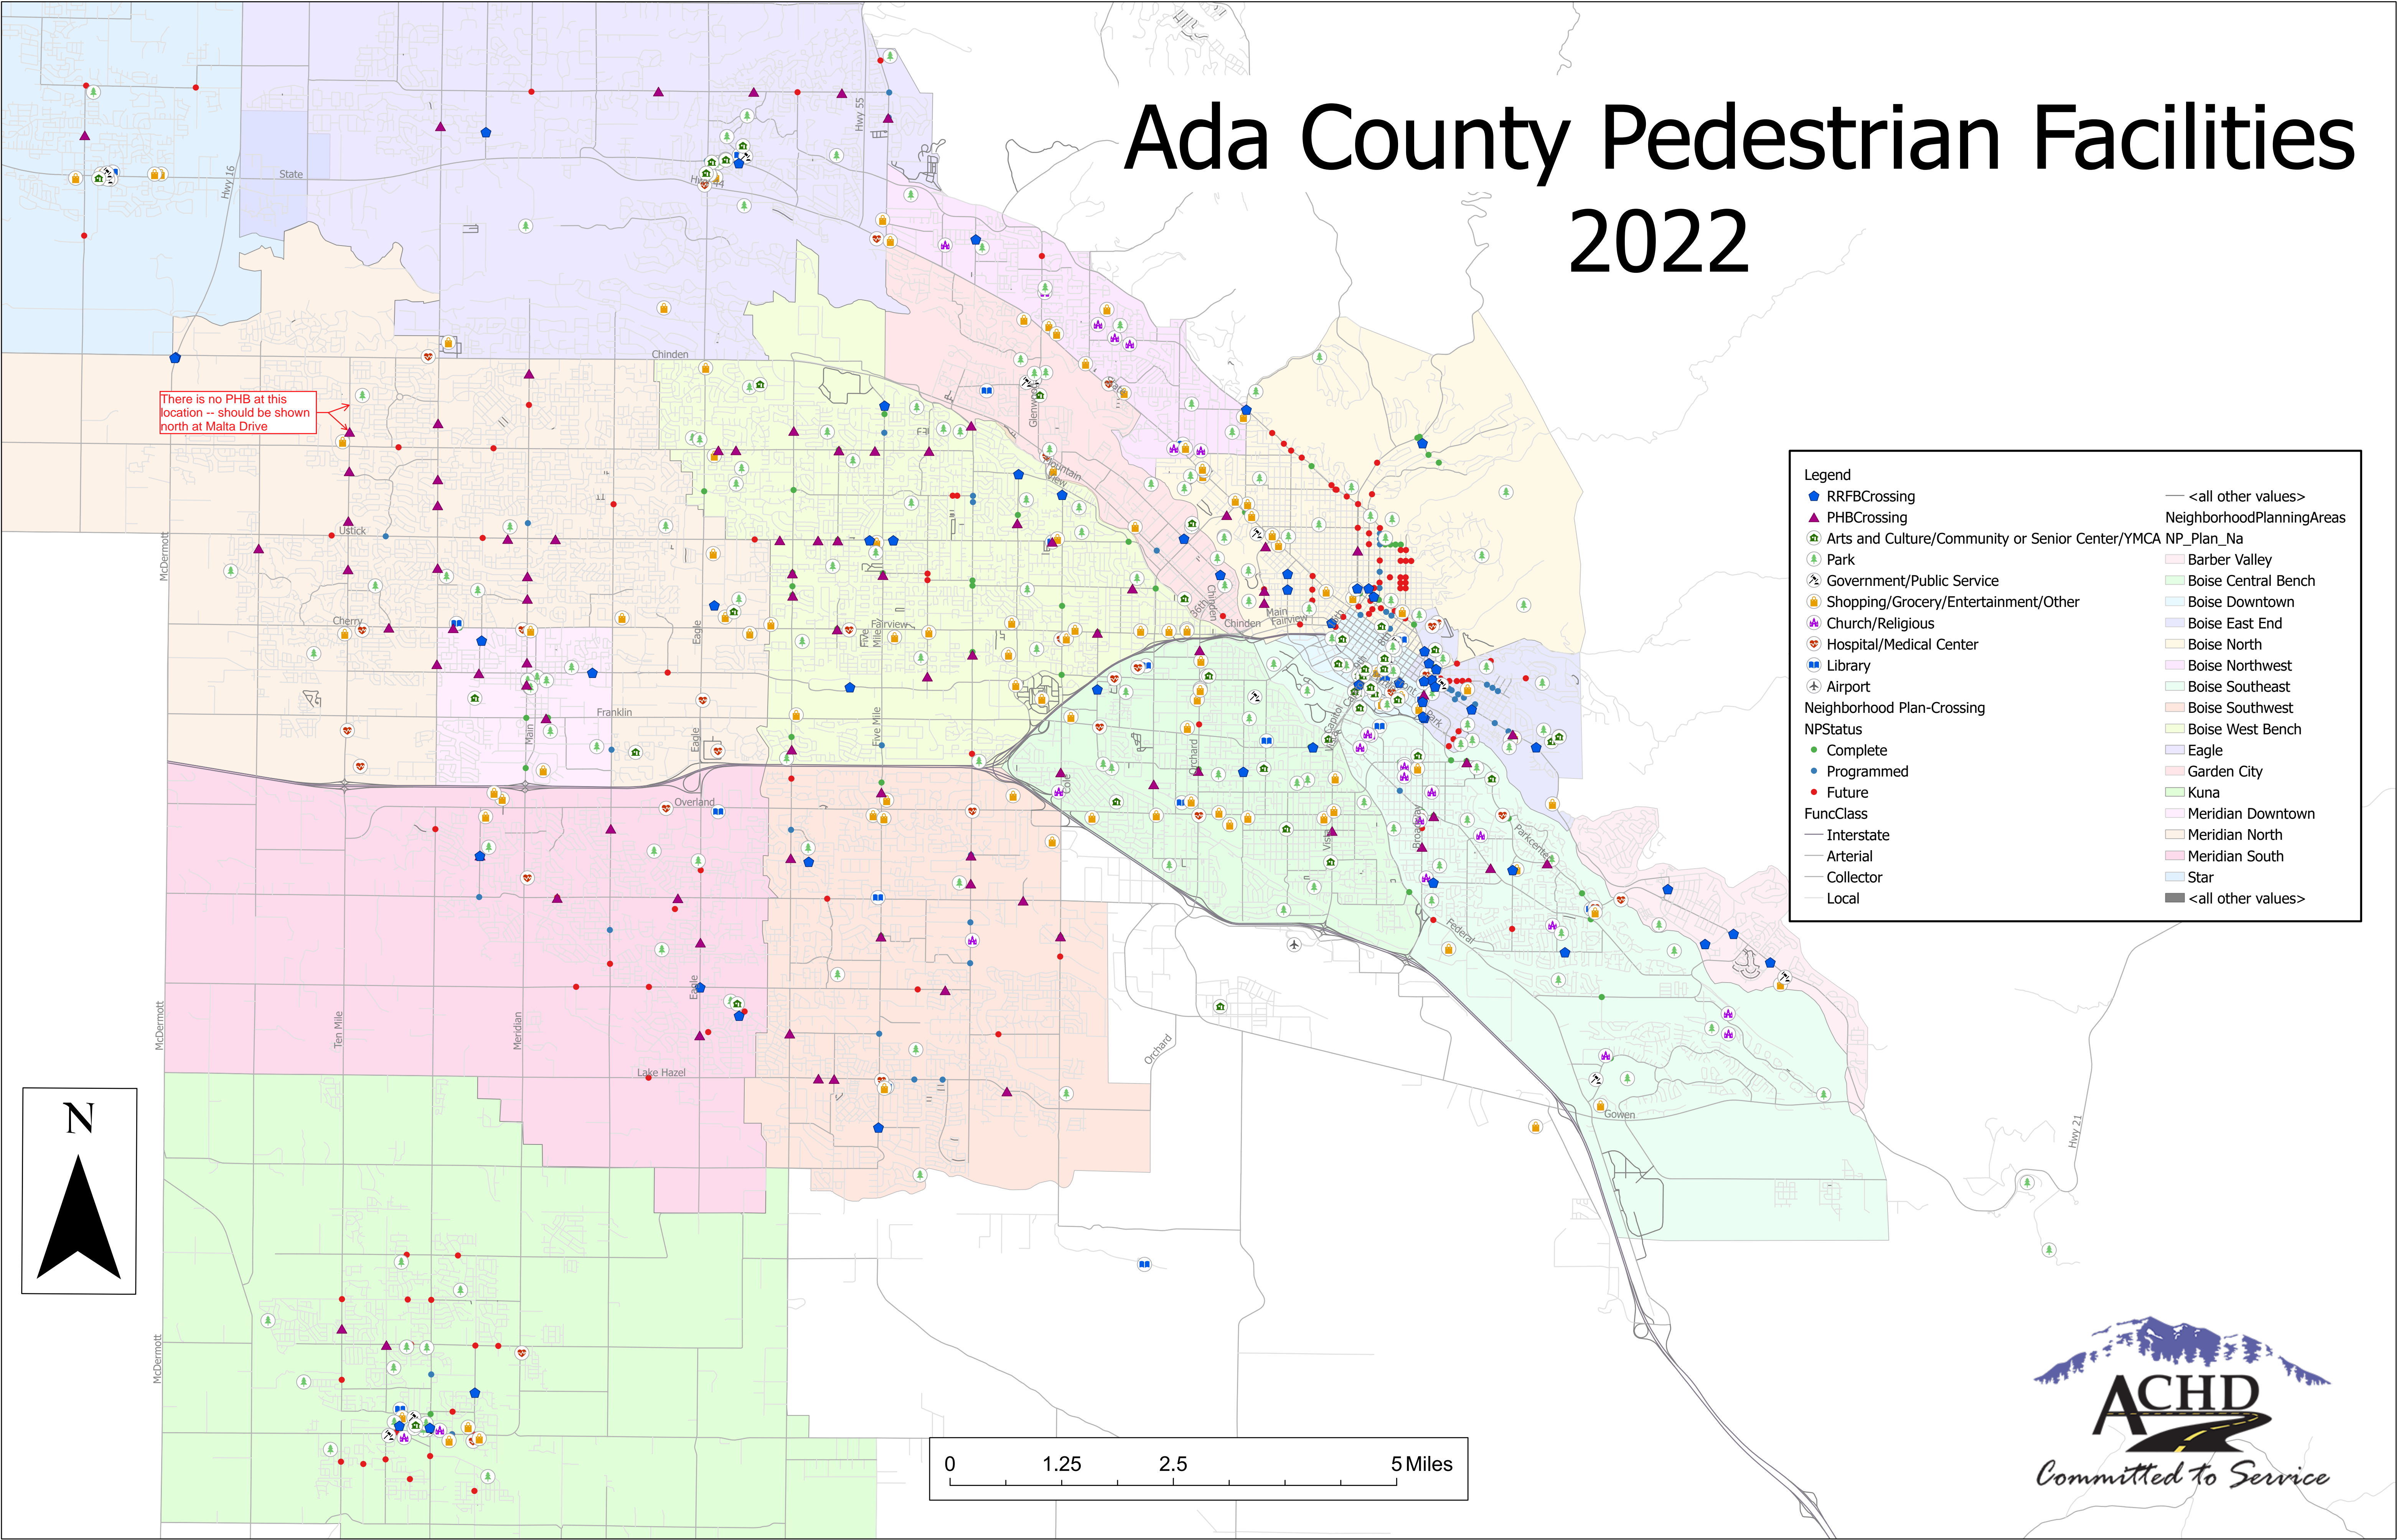

Ada County Pedestrian Facilities 2022

There is no PHB at this location -- should be shown north at Malta Drive

Legend

- RRFBCrossing
- PHBCrossing
- Arts and Culture/Community or Senior Center/YMCA NP_Plan_Na
- Park
- Government/Public Service
- Shopping/Grocery/Entertainment/Other
- Church/Religious
- Hospital/Medical Center
- Library
- Airport
- Neighborhood Plan-Crossing
- NPStatus
 - Complete
 - Programmed
 - Future
- FuncClass
 - Interstate
 - Arterial
 - Collector
 - Local
- <all other values> NeighborhoodPlanningAreas
 - Barber Valley
 - Boise Central Bench
 - Boise Downtown
 - Boise East End
 - Boise North
 - Boise Northwest
 - Boise Southeast
 - Boise Southwest
 - Boise West Bench
 - Eagle
 - Garden City
 - Kuna
 - Meridian Downtown
 - Meridian North
 - Meridian South
 - Star
 - <all other values>

Meridian Pedestrian Facilities

There is no PHB at this location -- should be shown north at Malta Drive

Legend

- RRFCrossing
- PHBCrossing
- Arts and Culture/Community or Senior Center/YMCA
- Park
- Government/Public Service
- Shopping/Grocery/Entertainment/Other
- Church/Religious
- Hospital/Medical Center
- Library

Neighborhood Plan-Crossing

- Complete
- Programmed
- Future

Downtown Meridian

Eagle Pedestrian Facilities

Legend

- RRFB Crossing
- PHB Crossing
- Arts and Culture/Community or Senior Center/YMCA
- Park
- Government/Public Service
- Shopping/Grocery/Entertainment/Other
- Church/Religious
- Hospital/Medical Center
- Library