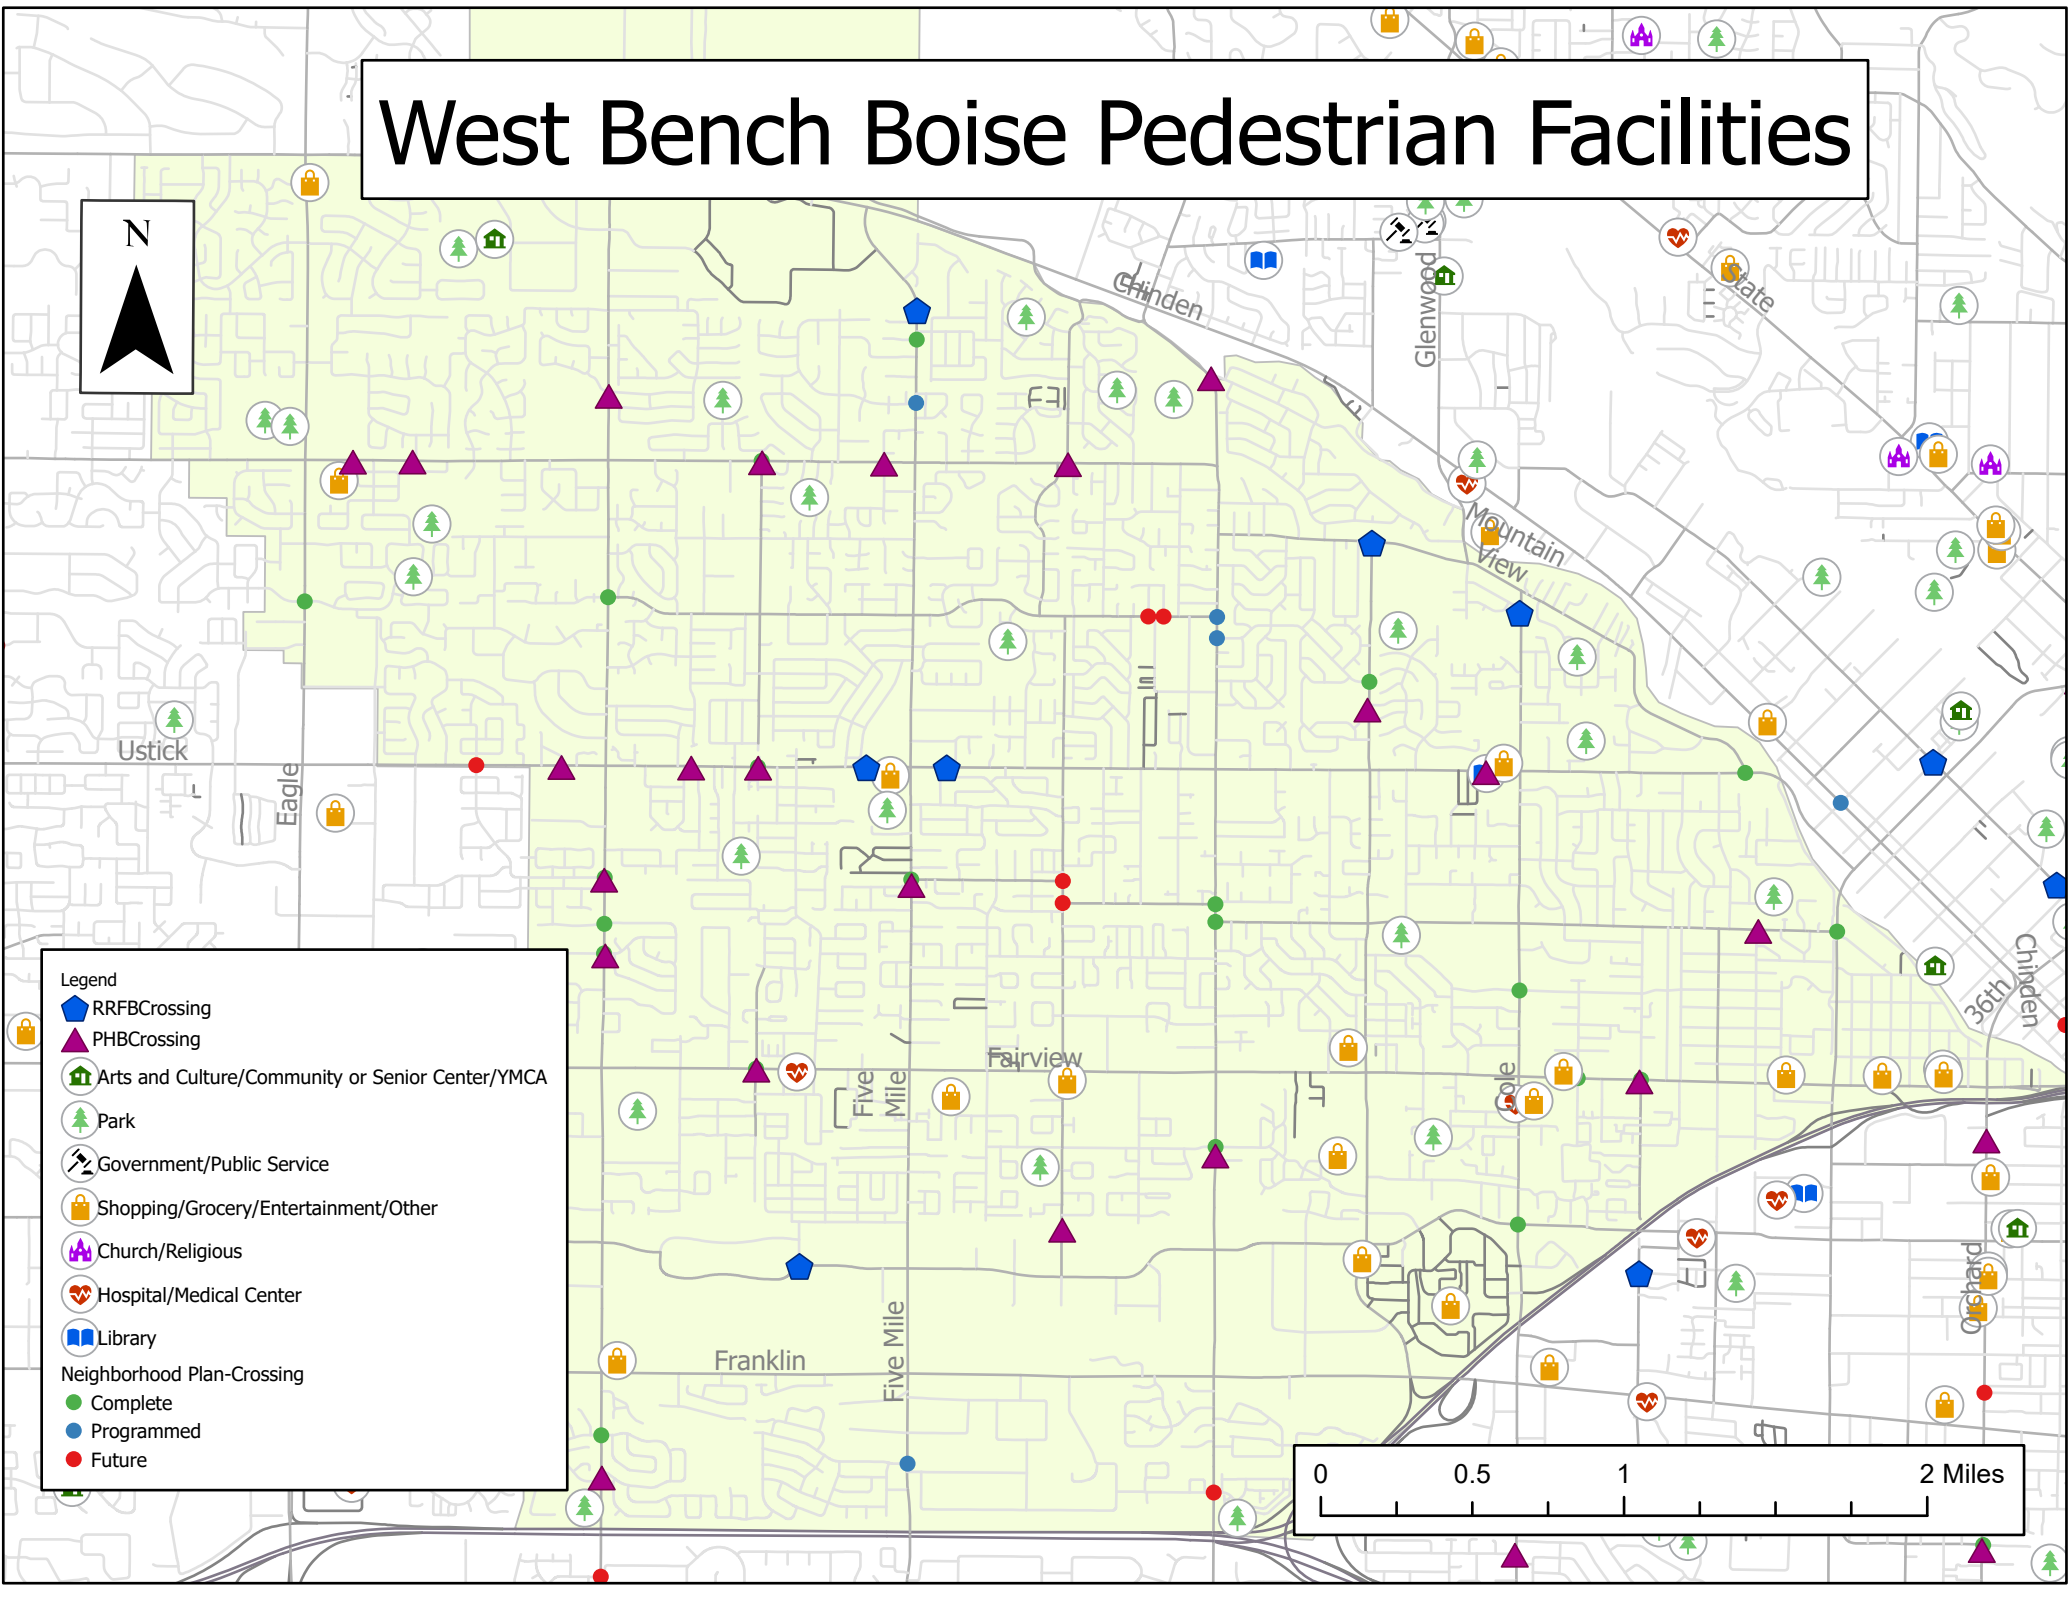

Neighborhood Plan-Crossing

- Complete (Green circle)
- Programmed (Blue circle)
- Future (Red circle)

North Boise Pedestrian Facilities

Legend

- RRFCrossing (Blue pentagon)
- PHBCrossing (Purple triangle)
- Arts and Culture/Community or Senior Center/YMCA (Green house icon)
- Park (Green tree icon)
- Government/Public Service (Grey building icon)
- Shopping/Grocery/Entertainment/Other (Yellow shopping bag icon)
- Church/Religious (Purple church icon)
- Hospital/Medical Center (Red heart icon)
- Library (Blue book icon)
- Neighborhood Plan-Crossing
 - Complete (Green circle)
 - Programmed (Blue circle)
 - Future (Red circle)

Downtown & East End Boise Pedestrian Facilities

- Legend**
- RRFBCrossing
 - PHBCrossing
 - Arts and Culture/Community or Senior Center/YMCA
 - Park
 - Government/Public Service
 - Shopping/Grocery/Entertainment/Other
 - Church/Religious
 - Hospital/Medical Center
 - Library
 - Neighborhood Plan-Crossing**
 - Complete
 - Programmed
 - Future

West Bench Boise Pedestrian Facilities

Legend

- RRFCrossing (Blue pentagon)
- PHBCrossing (Purple triangle)
- Arts and Culture/Community or Senior Center/YMCA (Green house icon)
- Park (Green tree icon)
- Government/Public Service (Grey building icon)
- Shopping/Grocery/Entertainment/Other (Yellow shopping bag icon)
- Church/Religious (Purple church icon)
- Hospital/Medical Center (Red heart icon)
- Library (Blue book icon)
- Neighborhood Plan-Crossing
 - Complete (Green circle)
 - Programmed (Blue circle)
 - Future (Red circle)