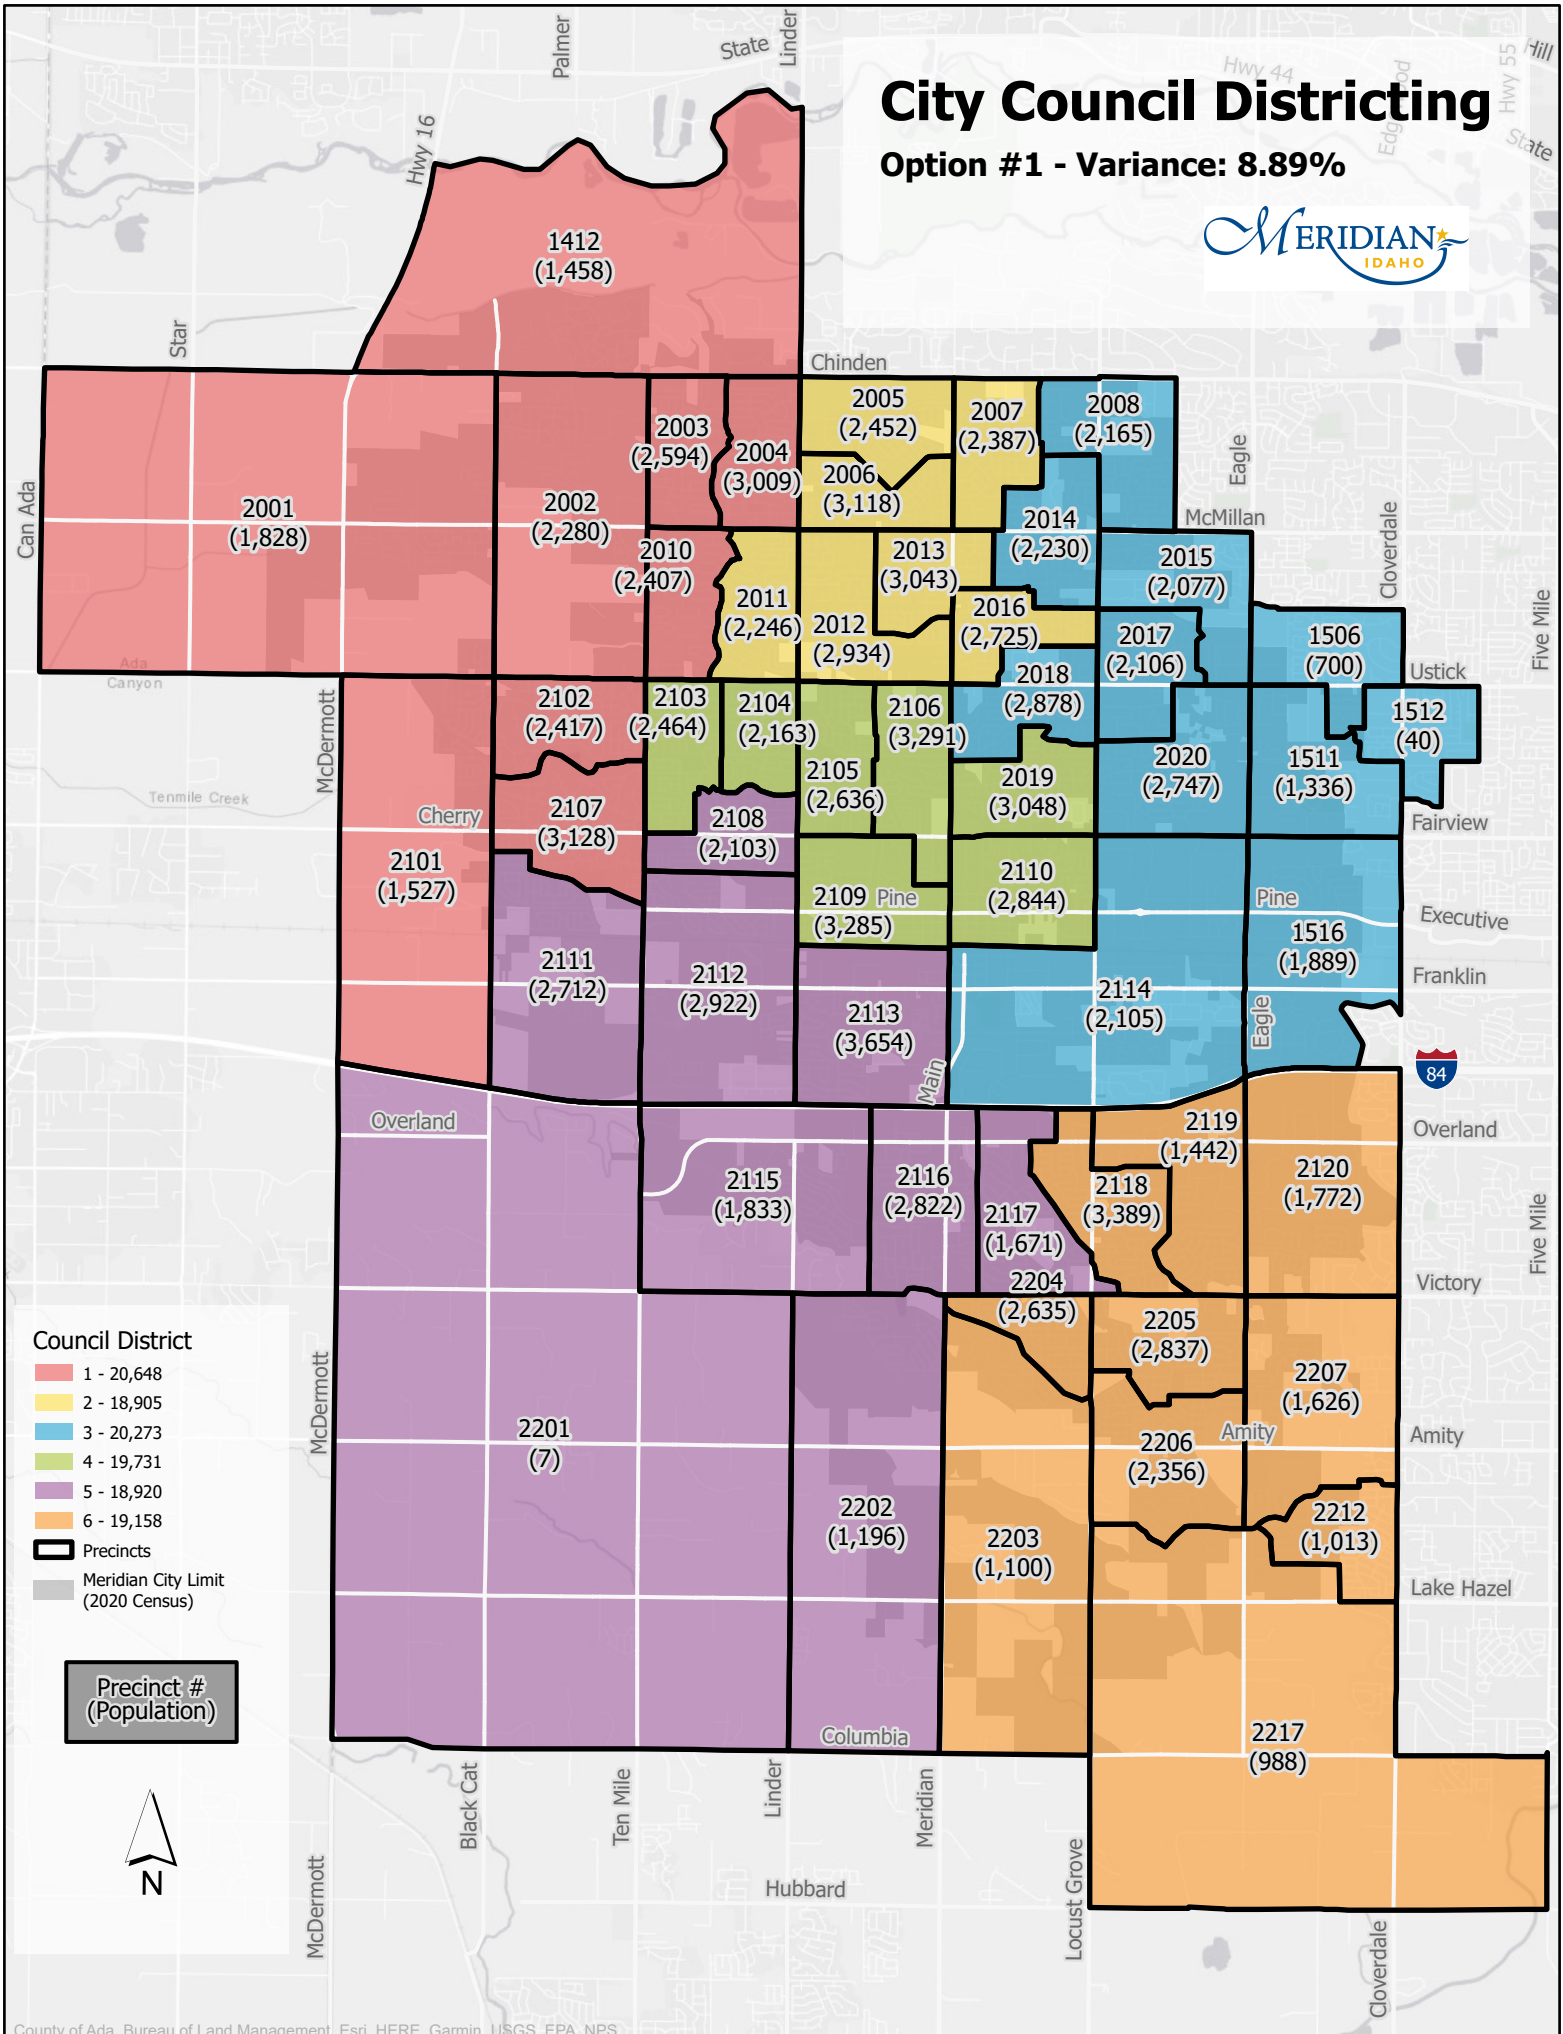

# City Council Districting

Option #1 - Variance: 8.89%

# City Council Districting

Option #2 - Variance: 5.84%

### Council District

- 1 - 19,827
- 2 - 19,126
- 3 - 19,807
- 4 - 19,436
- 5 - 20,271
- 6 - 19,168
- Precincts
- Meridian City Limit (2020 Census)

Precinct #  
(Population)

# City Council Districting

Option #3 - Variance: 6.59%