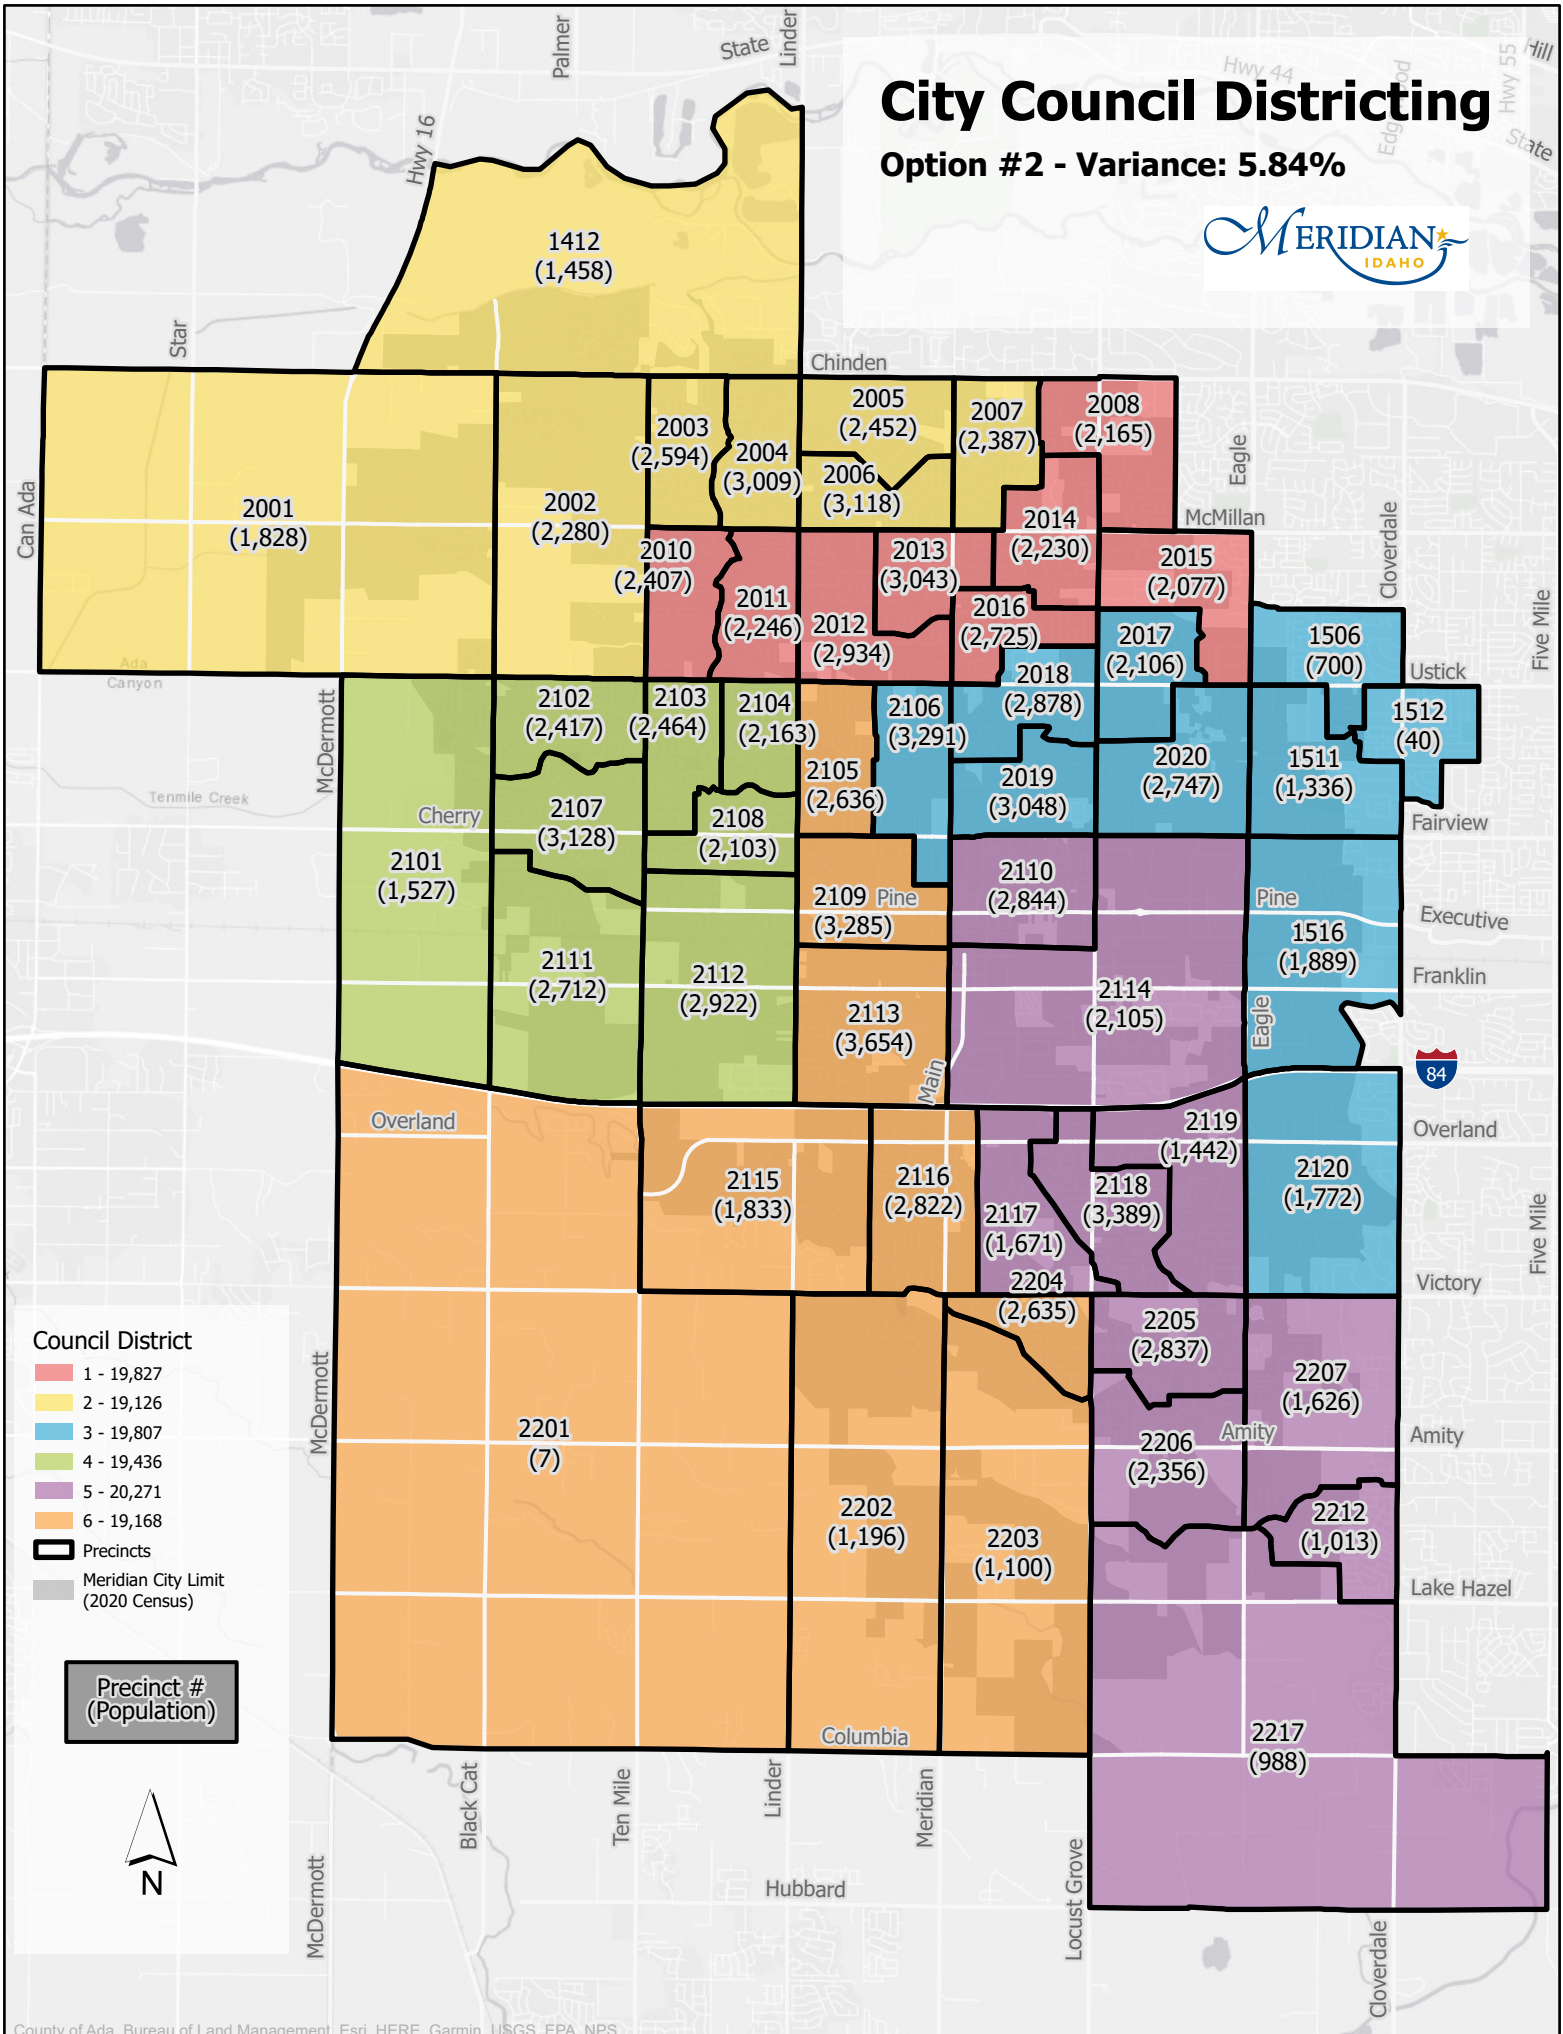

# City Council Districting

Option #1 - Variance: 8.89%

# City Council Districting

Option #2 - Variance: 5.84%

### Council District

- 1 - 19,827
- 2 - 19,126
- 3 - 19,807
- 4 - 19,436
- 5 - 20,271
- 6 - 19,168
- Precincts
- Meridian City Limit (2020 Census)

Precinct #  
(Population)

# City Council Districting

Option #3 - Variance: 6.59%