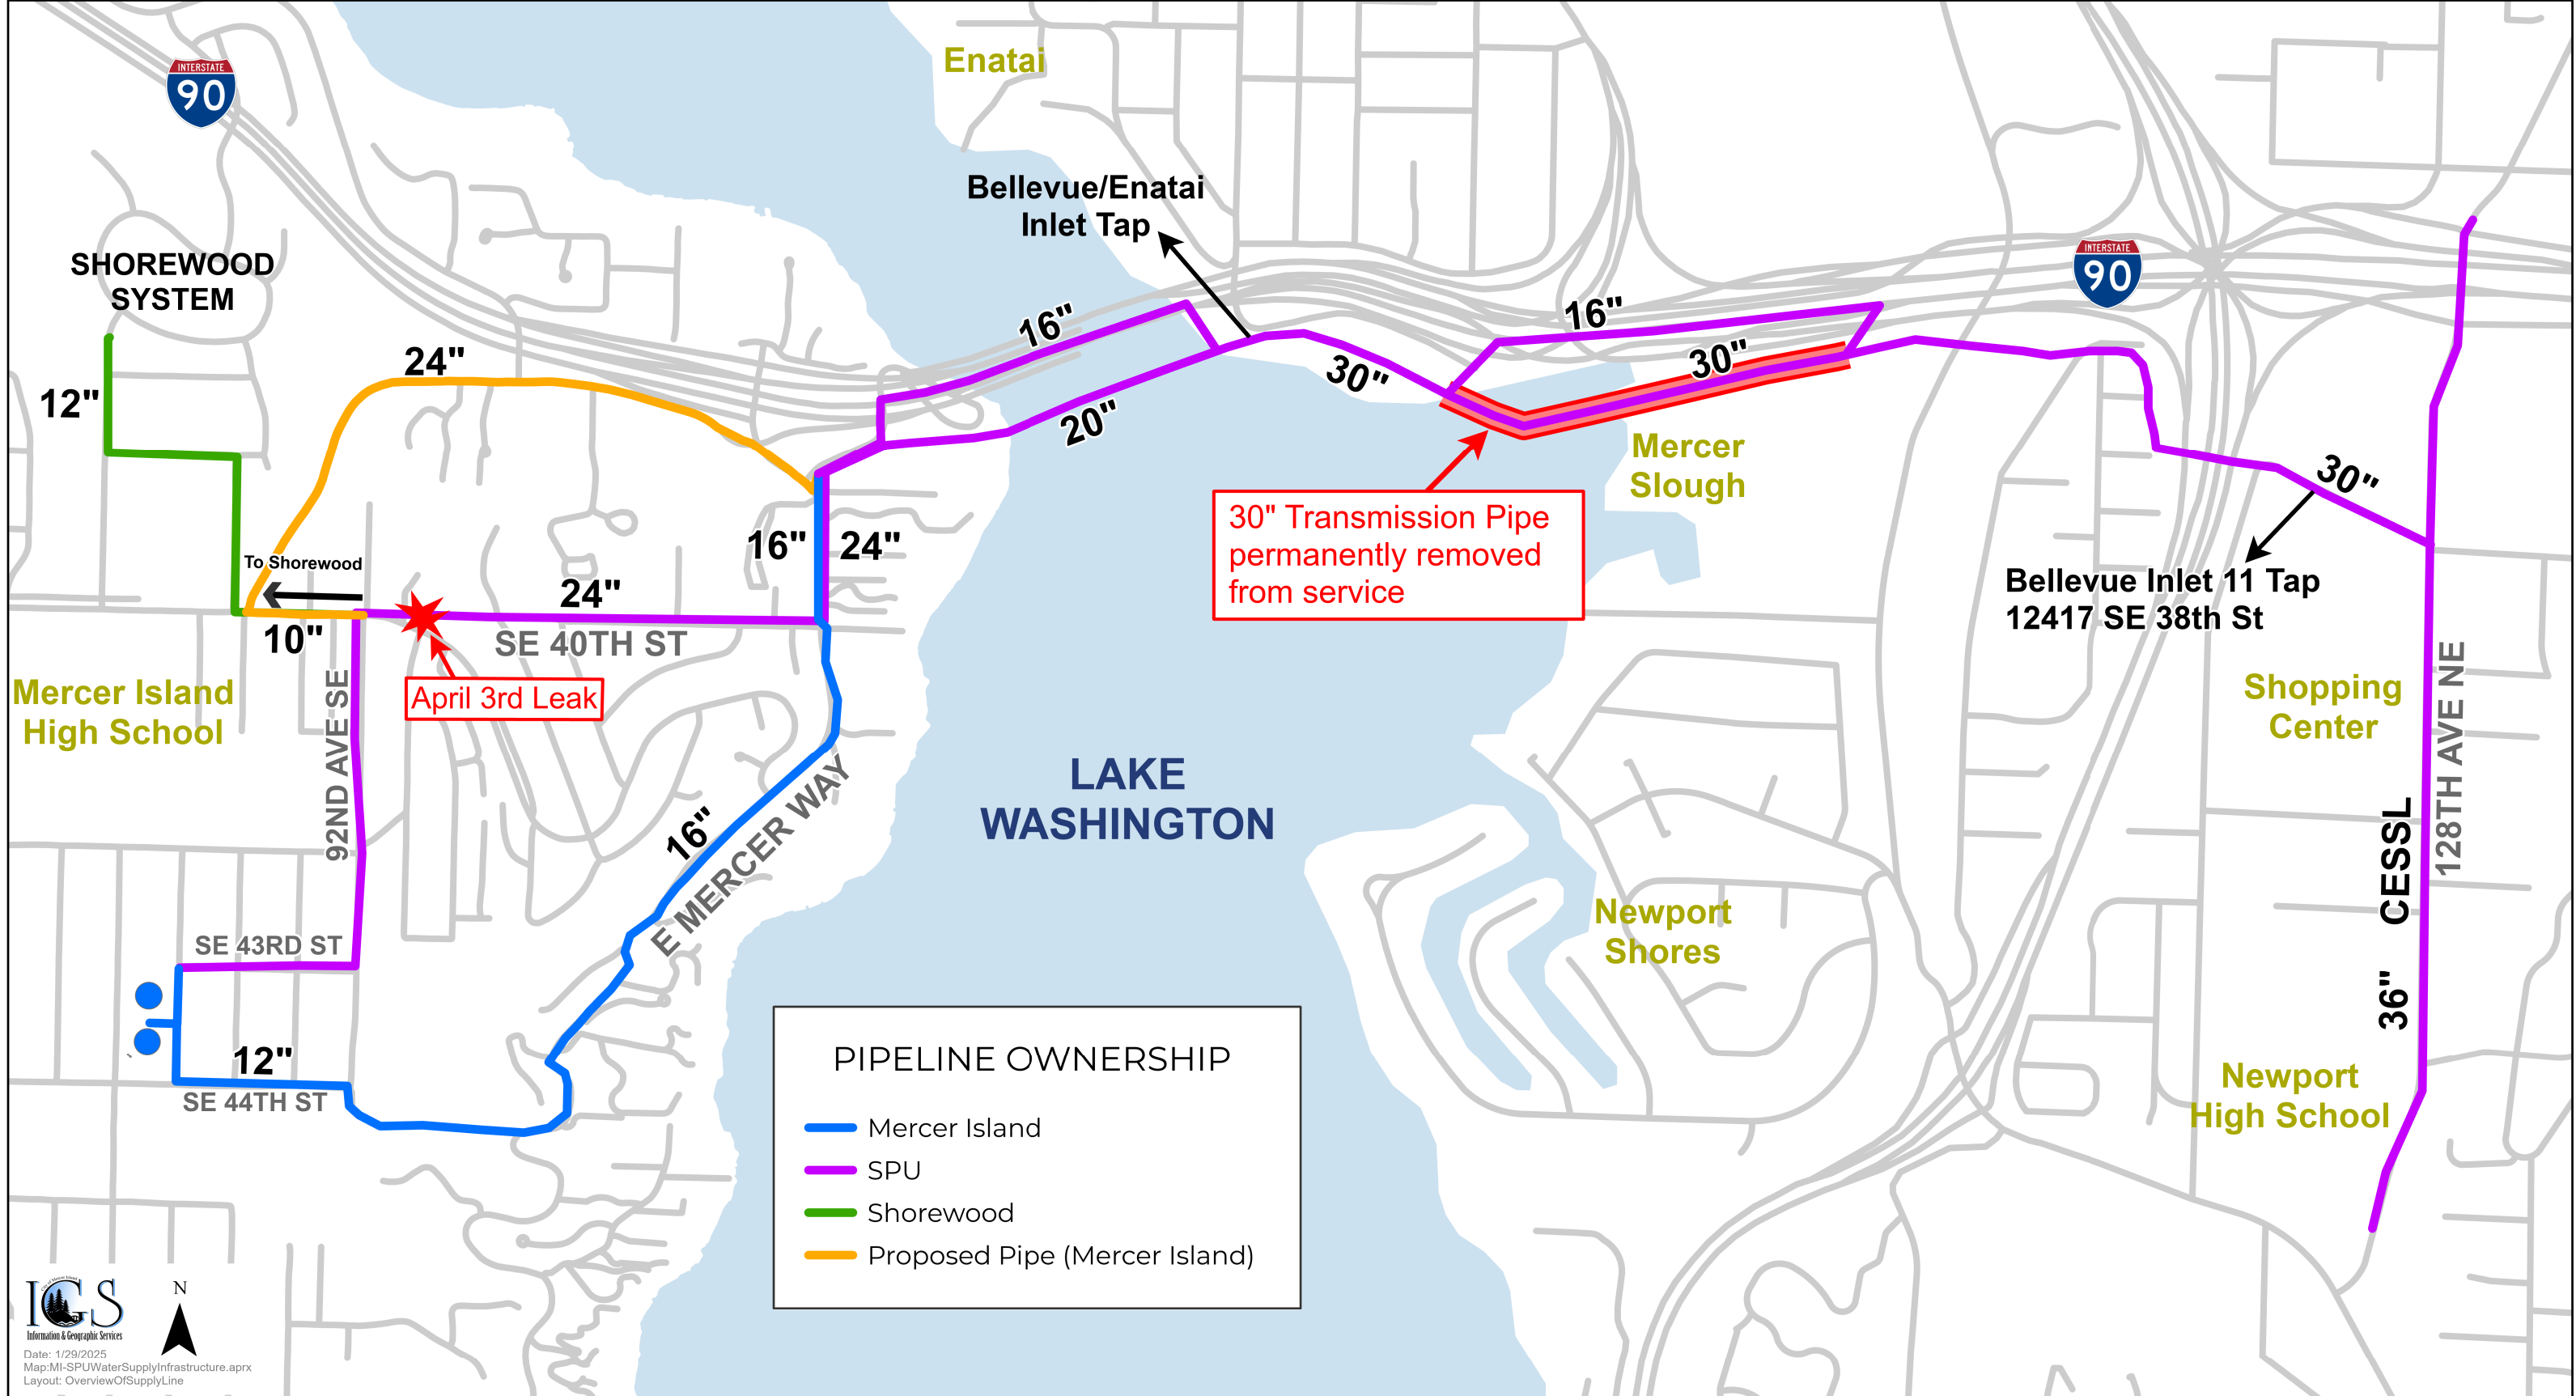

OVERVIEW OF WATER SUPPLY LINE

Mercer Island, WA to Bellevue, WA

IGS
Information & Geographic Services
Date: 1/29/2025
Map: MI-SPU WaterSupplyInfrastructure.aprx
Layout: OverviewOfSupplyLine