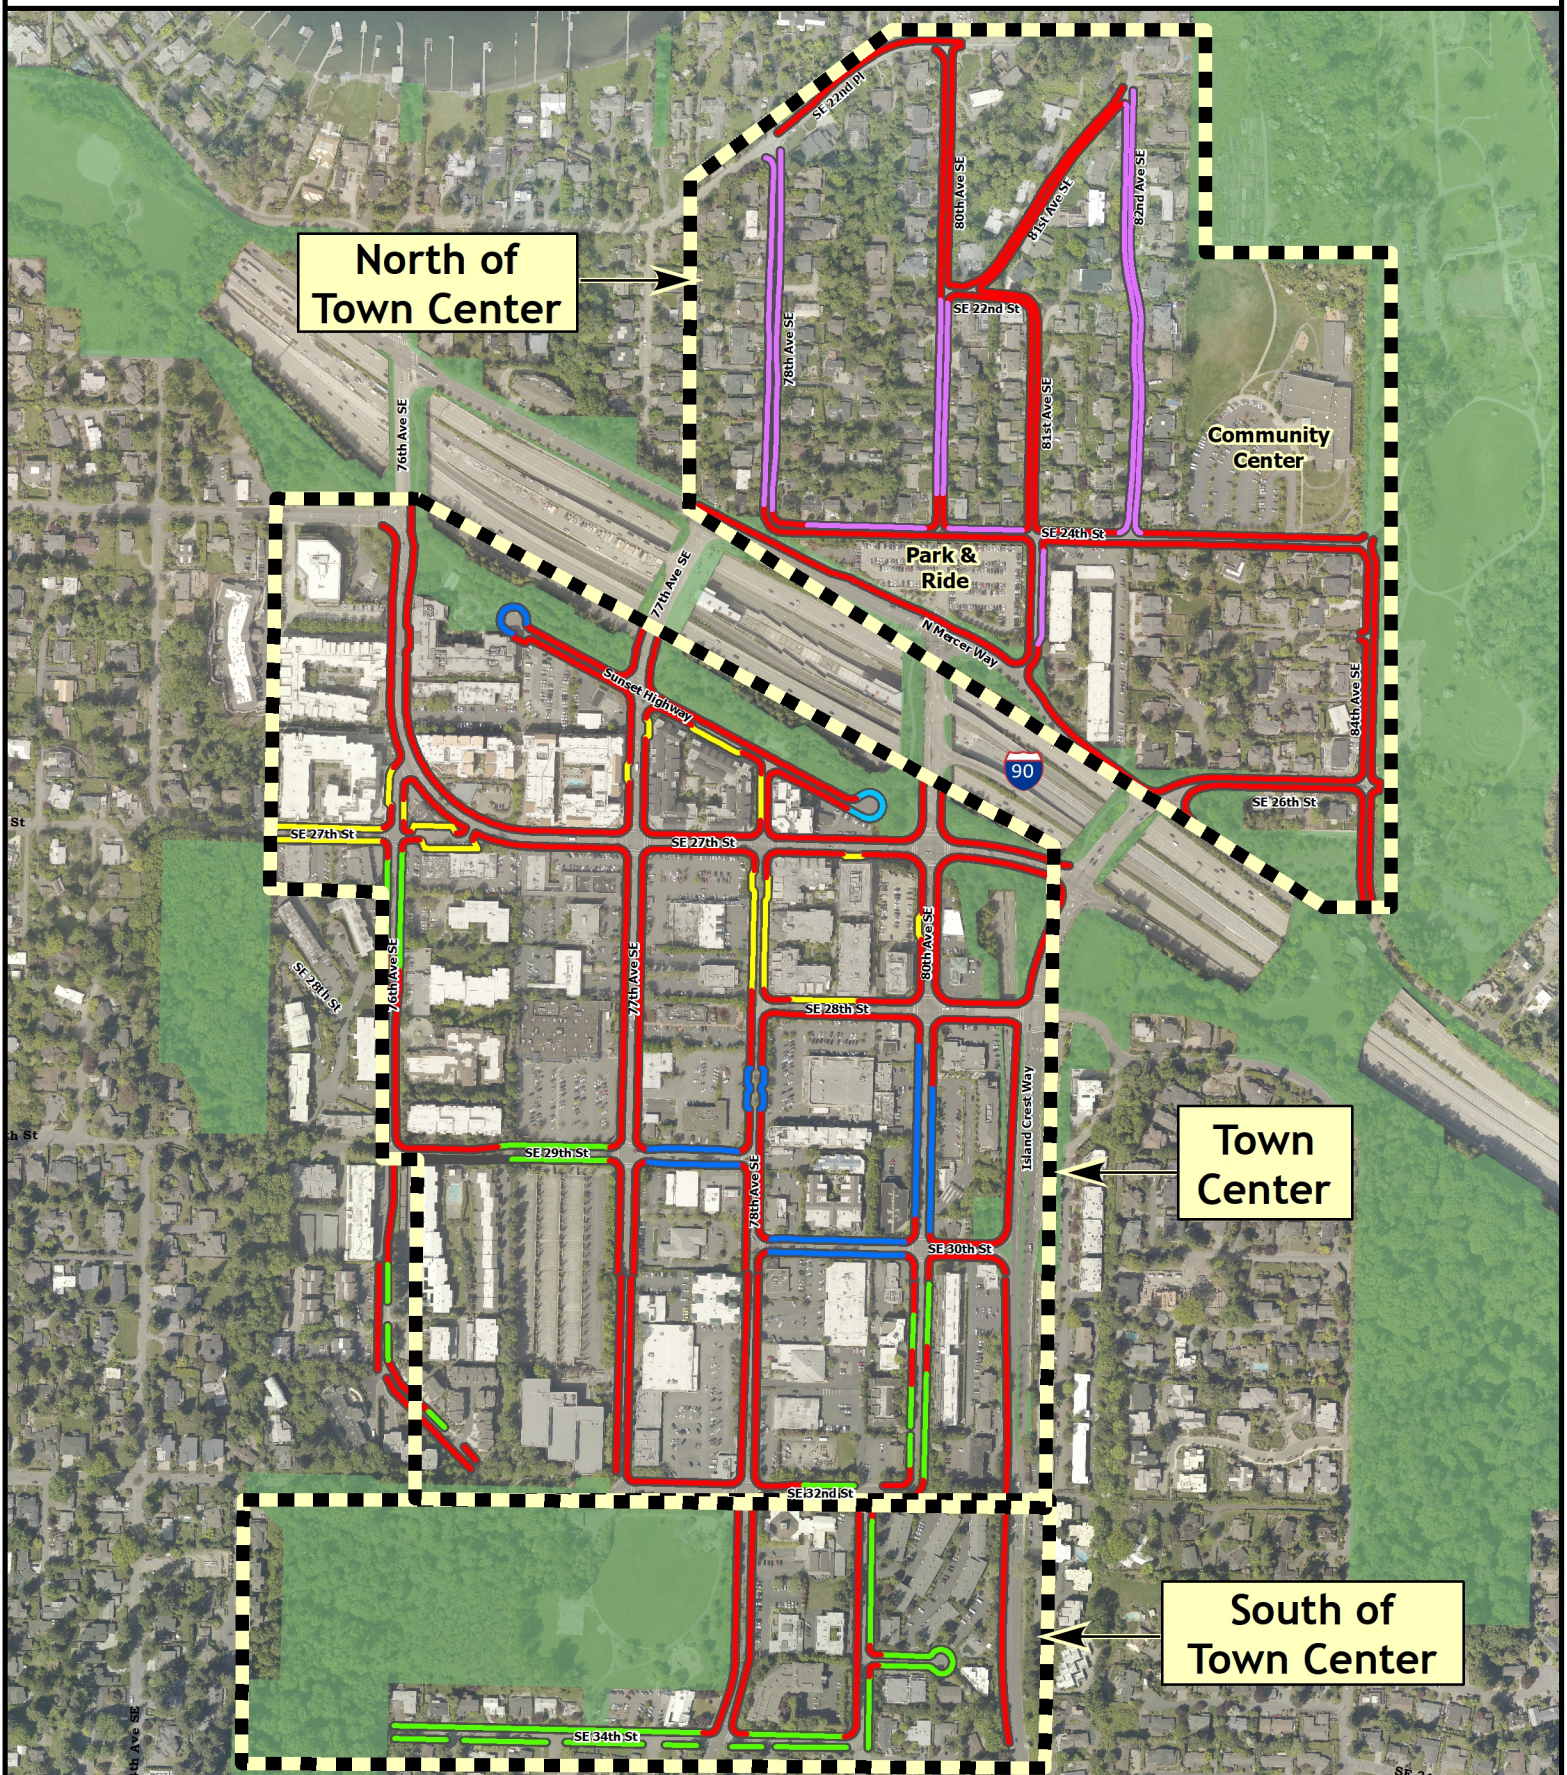

Street Parking in Town Center and Surrounding Areas

North of
Town Center

Town
Center

South of
Town Center

- Permit Parking Limits
- No Parking
- 2 Hour Limit
- 4 Hour Limit
- No Parking 6-10 AM
- Not Restricted
- Permit Parking (M-F, 8-5 pm)
- Permit Parking (M-F, 7-9 am)